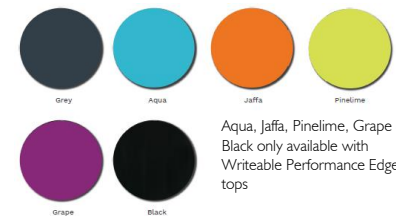

Square

Rectangle

DIMENSIONS

Style	Width	Depth	Height
Square	600mm	600mm	720mm
Rectangle	1200mm	600mm	535mm
			630mm
			680mm
			720mm

OPTIONS

- Frames are only available in Warm Grey powdercoat

Rigid Edge top colours

Rigid Edge edge colours

Performance Edge™ top colours

Performance Edge™ edge colours

Aqua, Jaffa, Pinelime, Grape & Black only available with Writeable Performance Edge™ tops

The colours shown have been reproduced to represent actual product colours as accurately as possible, however actual colours may vary. We recommend contacting your QOF representative for a sample swatch for comparison prior to ordering. For more information or samples, contact your Q Office Furniture Representative or email enquiries@qof.com.au