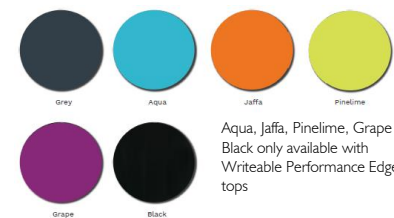

DIMENSIONS

Width	Depth	Height
1200mm	600mm	900mm
1500mm		
1500mm	750mm	

OPTIONS

- Frames are only available in Warm Grey powdercoat

Rigid Edge top colours

Rigid Edge edge colours

Performance Edge™ top colours

Performance Edge™ edge colours

Aqua, Jaffa, Pinelime, Grape & Black only available with Writeable Performance Edge™ tops

The colours shown have been reproduced to represent actual product colours as accurately as possible, however actual colours may vary. We recommend contacting your QOF representative for a sample swatch for comparison prior to ordering. For more information or samples, contact your Q Office Furniture Representative or email enquiries@qof.com.au