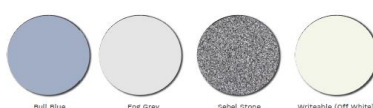

DIMENSIONS

Width	Depth	Height
1200mm	600mm	900mm
1500mm		
1500mm	750mm	

OPTIONS

- Frames are only available in Warm Grey powdercoat

Rigid Edge top colours

Rigid Edge edge colours

Performance Edge™ top colours

Performance Edge™ edge colours

Aqua, Jaffa, Pinelime, Grape & Black only available with Writeable Performance Edge™ tops

The colours shown have been reproduced to represent actual product colours as accurately as possible, however actual colours may vary. We recommend contacting your QOF representative for a sample swatch for comparison prior to ordering. For more information or samples, contact your Q Office Furniture Representative or email enquiries@qof.com.au