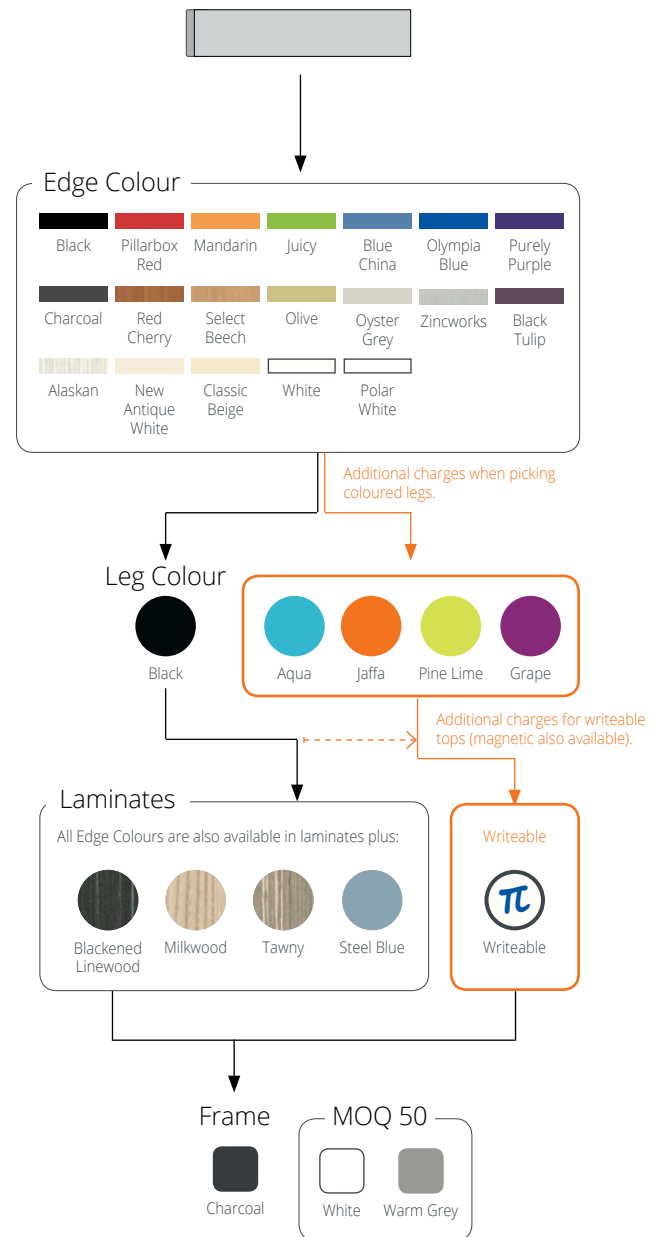

Performance Edge™

Designed with an ergonomic curved edge to increase comfort, provides better arm and elbow support advocating longer study time.

Rigid Edge

Just your standard table top finish with a straight edge.

*Note, not all laminates are available for every desk shape - check when ordering.
Disclaimer: The colours shown have been reproduced to represent actual product colours as accurately as possible, however actual colours may vary. We recommend checking your chosen colour against a sample colour swatch, as different screen and printing settings may affect the representation of the colour.