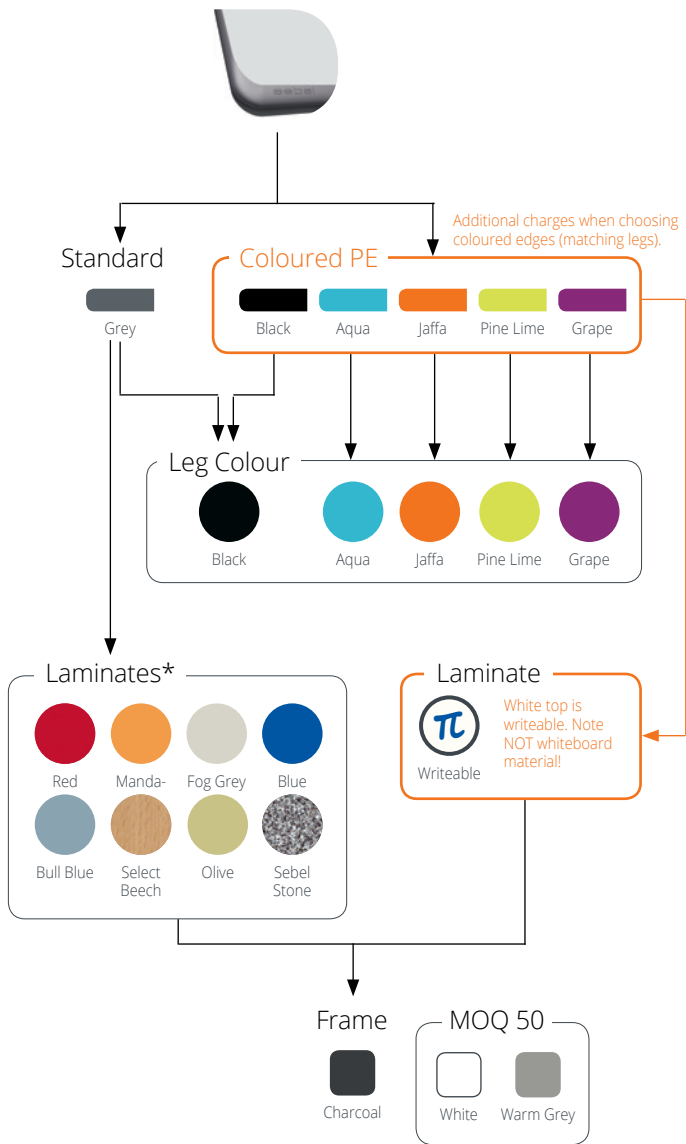

Performance Edge™

Designed with an ergonomic curved edge to increase comfort, provides better arm and elbow support advocating longer study time.

Rigid Edge

Just your standard table top finish with a straight edge.

*Note, not all laminates are available for every desk shape - check when ordering.
Disclaimer: The colours shown have been reproduced to represent actual product colours as accurately as possible, however actual colours may vary. We recommend checking your chosen colour against a sample colour swatch, as different screen and printing settings may affect the representation of the colour.