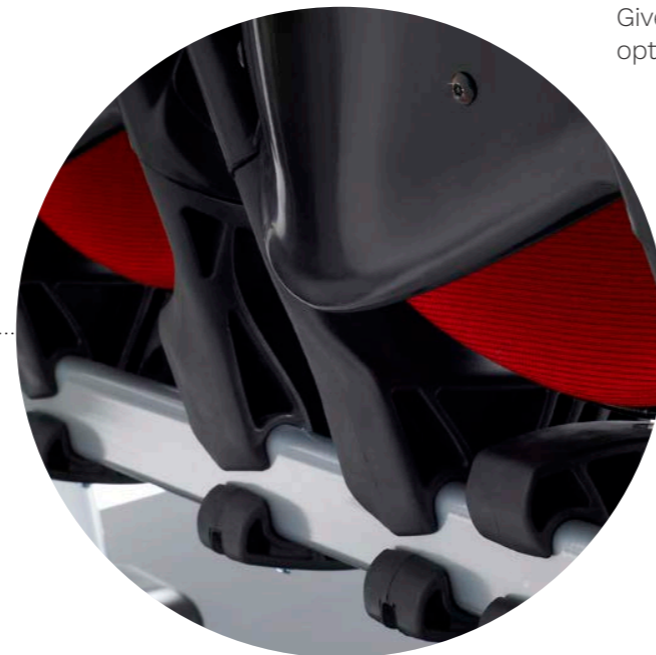

Seat Re-Upholstery

Give your venue a hassle-free facelift with the option of re-upholstering your seats.