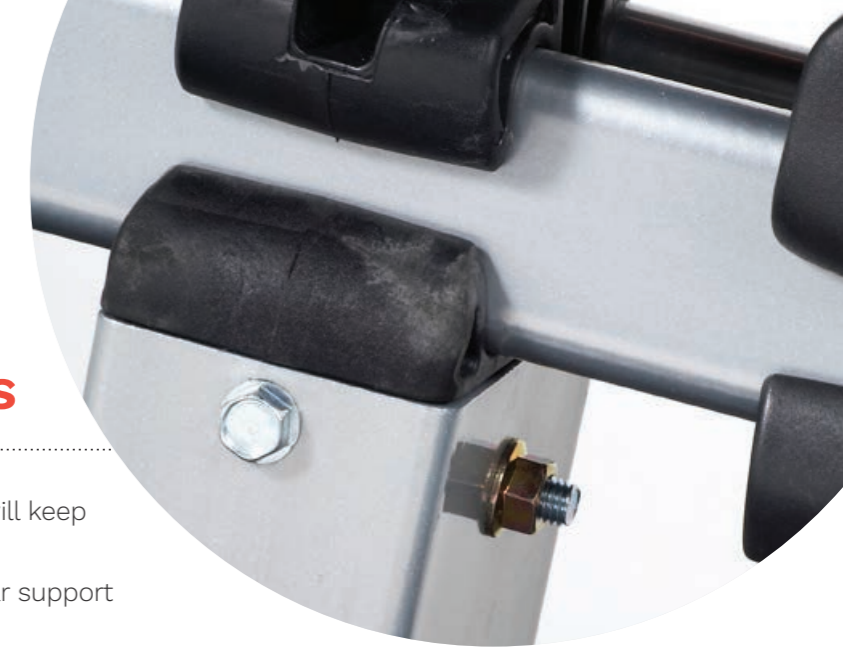

## Podium offers premium high performance features

- Premium quality UV resistant Polypropylene will keep your Podium seating looking as good as new
- Full length wrap around back for better lumbar support
- Easy clean high gloss finish
- Waterfall front edge gives extra knee support where needed, maximising comfort for long sitting periods
- Three quarter gravity tilt reduces seat maintenance
- Non destructive dismantling enables seat re-use
- Non permanent rail mounting system for configuration flexibility