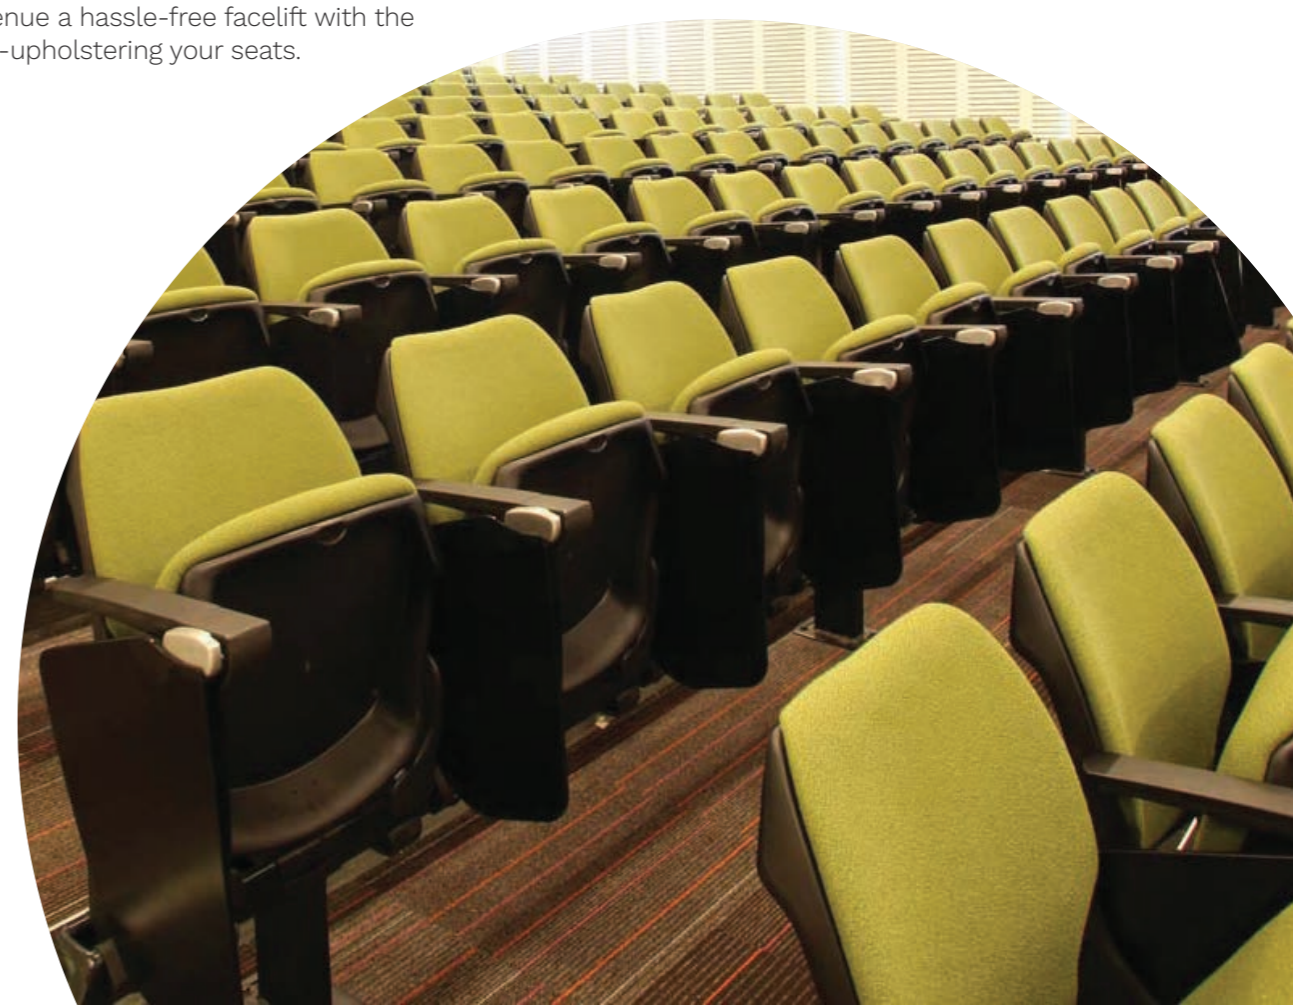

Seat Re-Upholstery

Give your venue a hassle-free facelift with the option of re-upholstering your seats.