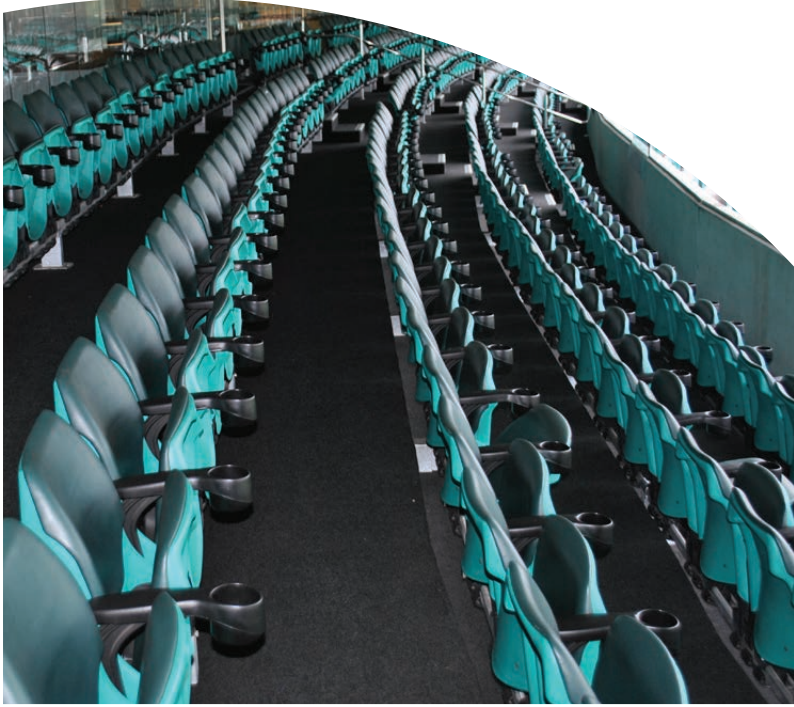

Proudly Australian

For over 60 years, we have been making great products that are designed to perform and provide lasting value.

Sebel reserves the right to change information and specifications without notice. The content provided is correct at time of publication and supersedes all previous versions published.