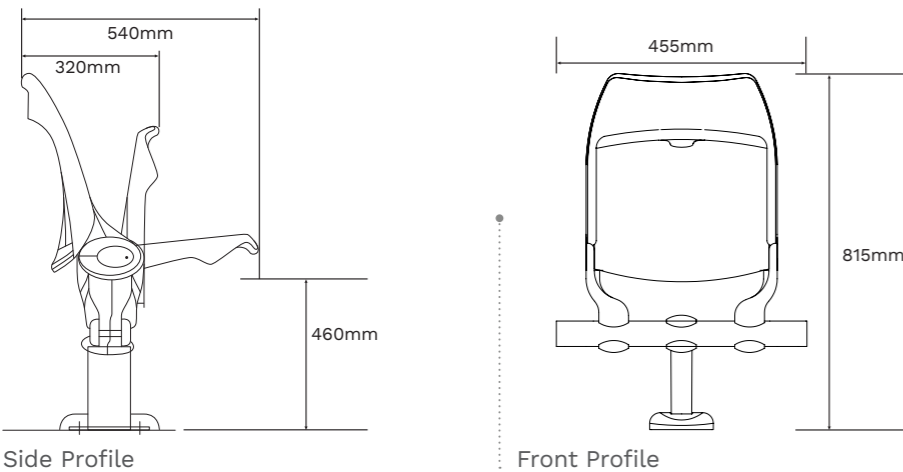

### Podium layout dimensions

	Seat Centre's (mm)	Tread Depth Minimum (mm)
Podium	460	800
Podium with arms	510	800
Podium with A4 size tablet	530	850
Podium with A3 size tablet	530	900