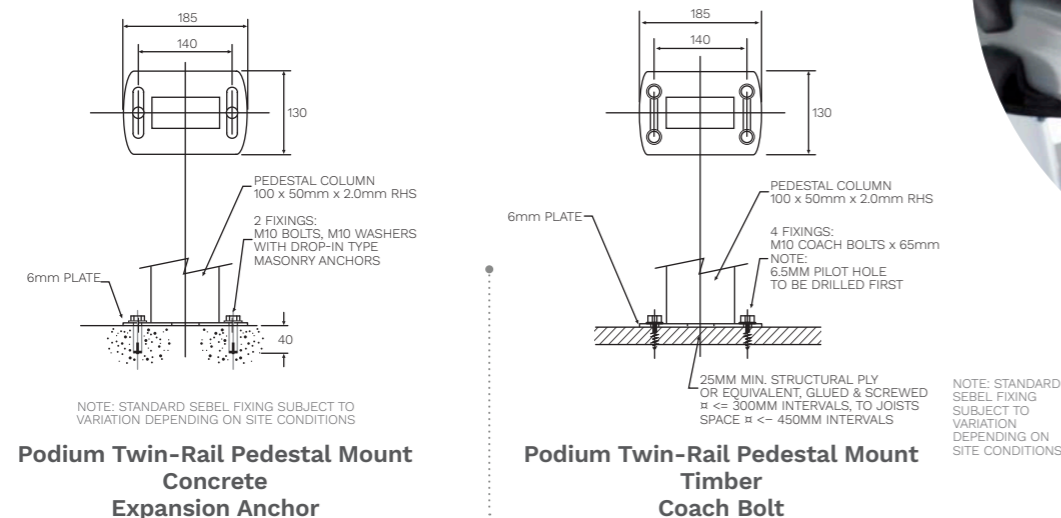

Available for both concrete and timber mounts