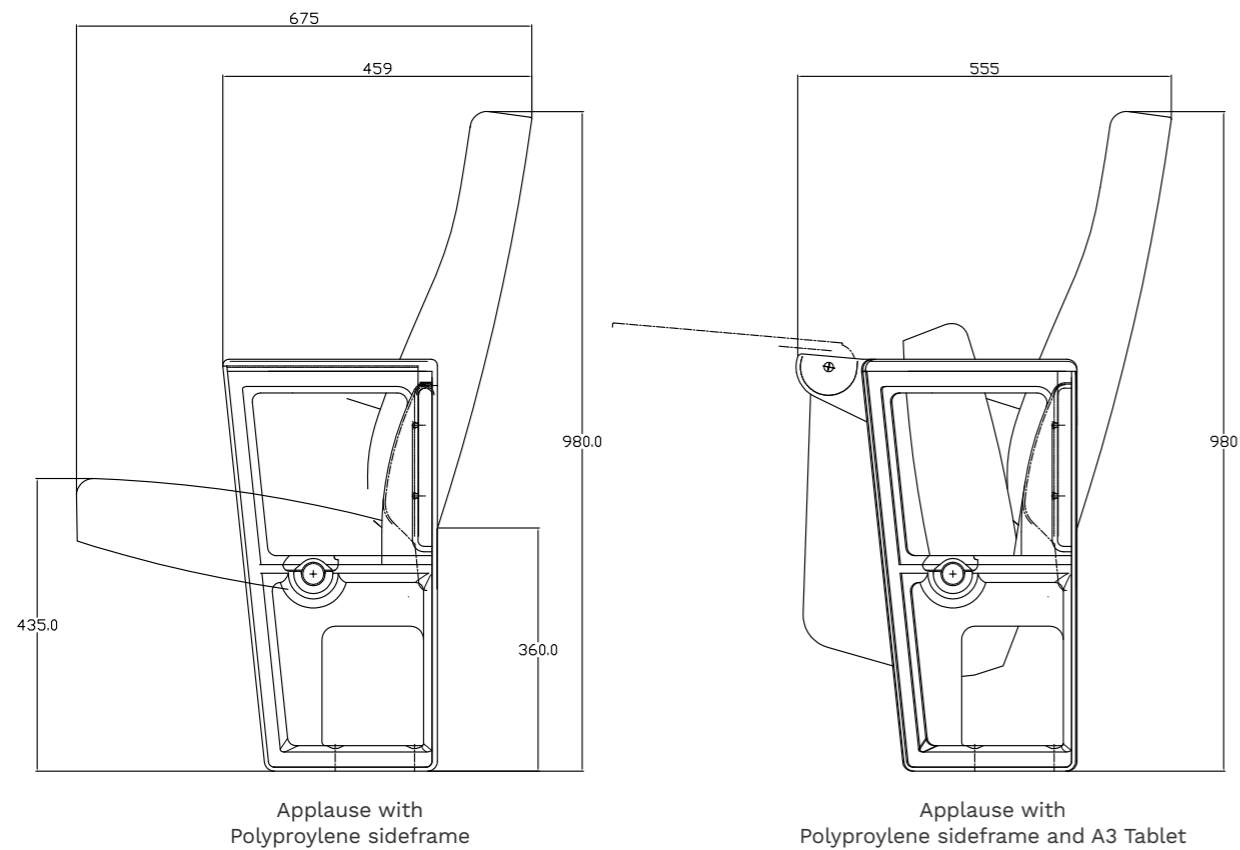

GPO and/or USB Power

General purpose outlets and/or USB ports can be incorporated into the seats.

The modern, new look Applause provides the ultimate comfort and durability.

Applause layout dimensions

	Seat Height (mm)	Overall Height (mm)	Depth - Seat and Tablet down (mm)	Depth - Seat Up (mm)
Applause	445	980	822	559