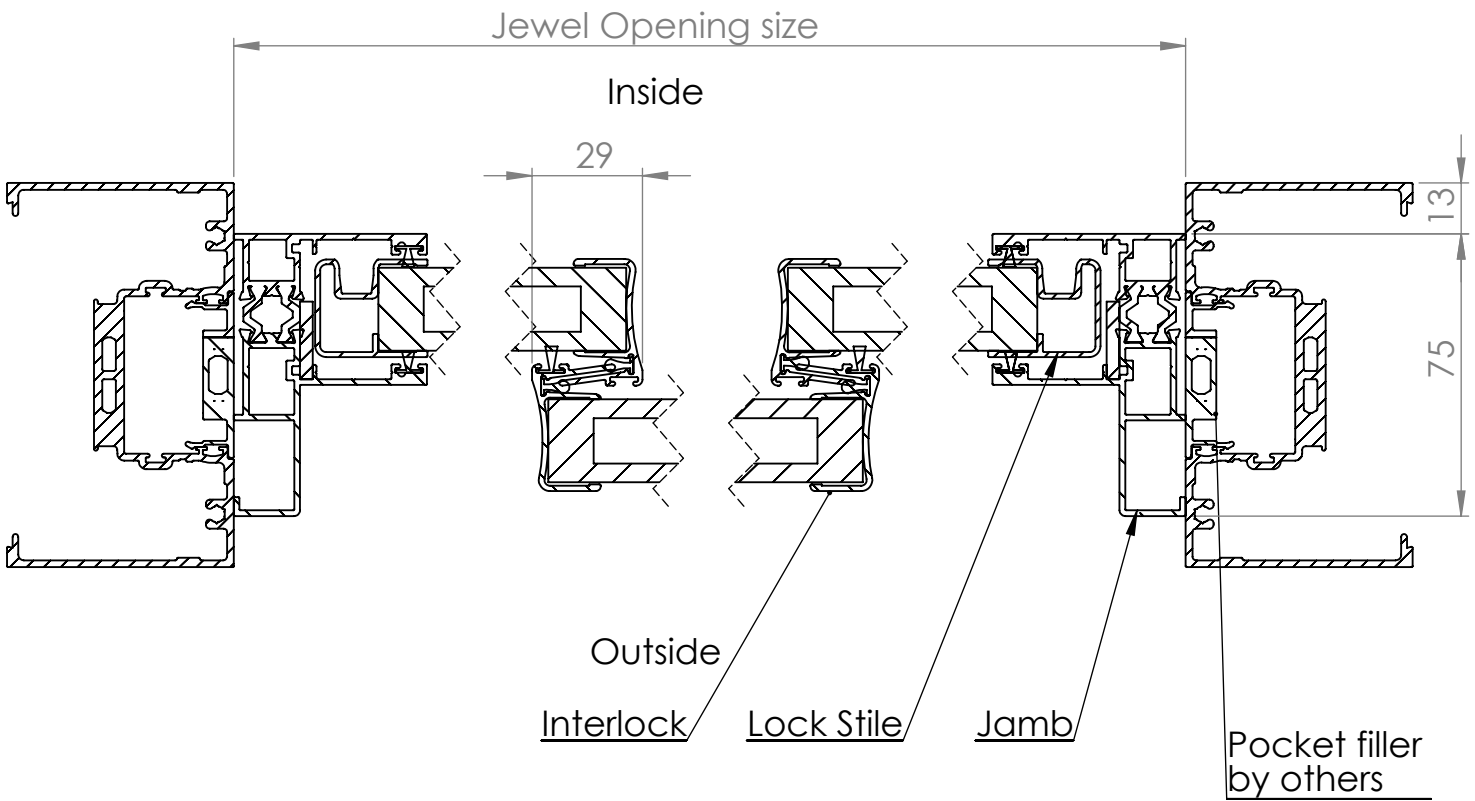

# Topaz 22mm Assembly 3PHMF

SECTION F-F  
SCALE 1 : 2

DATE	19/6/20	REVISION	3		A4
DWG NO.	For technical assistance contact (03) 97708708			SHEET 1 OF 2	SCALE:1:10

# Topaz 22mm Assembly 3PHMF

SECTION E-E  
SCALE 1 : 2

DATE	19/6/20	REVISION	3		A4
DWG NO.	For technical assistance contact (03) 97708708			SHEET 2 OF 2	SCALE:1:10