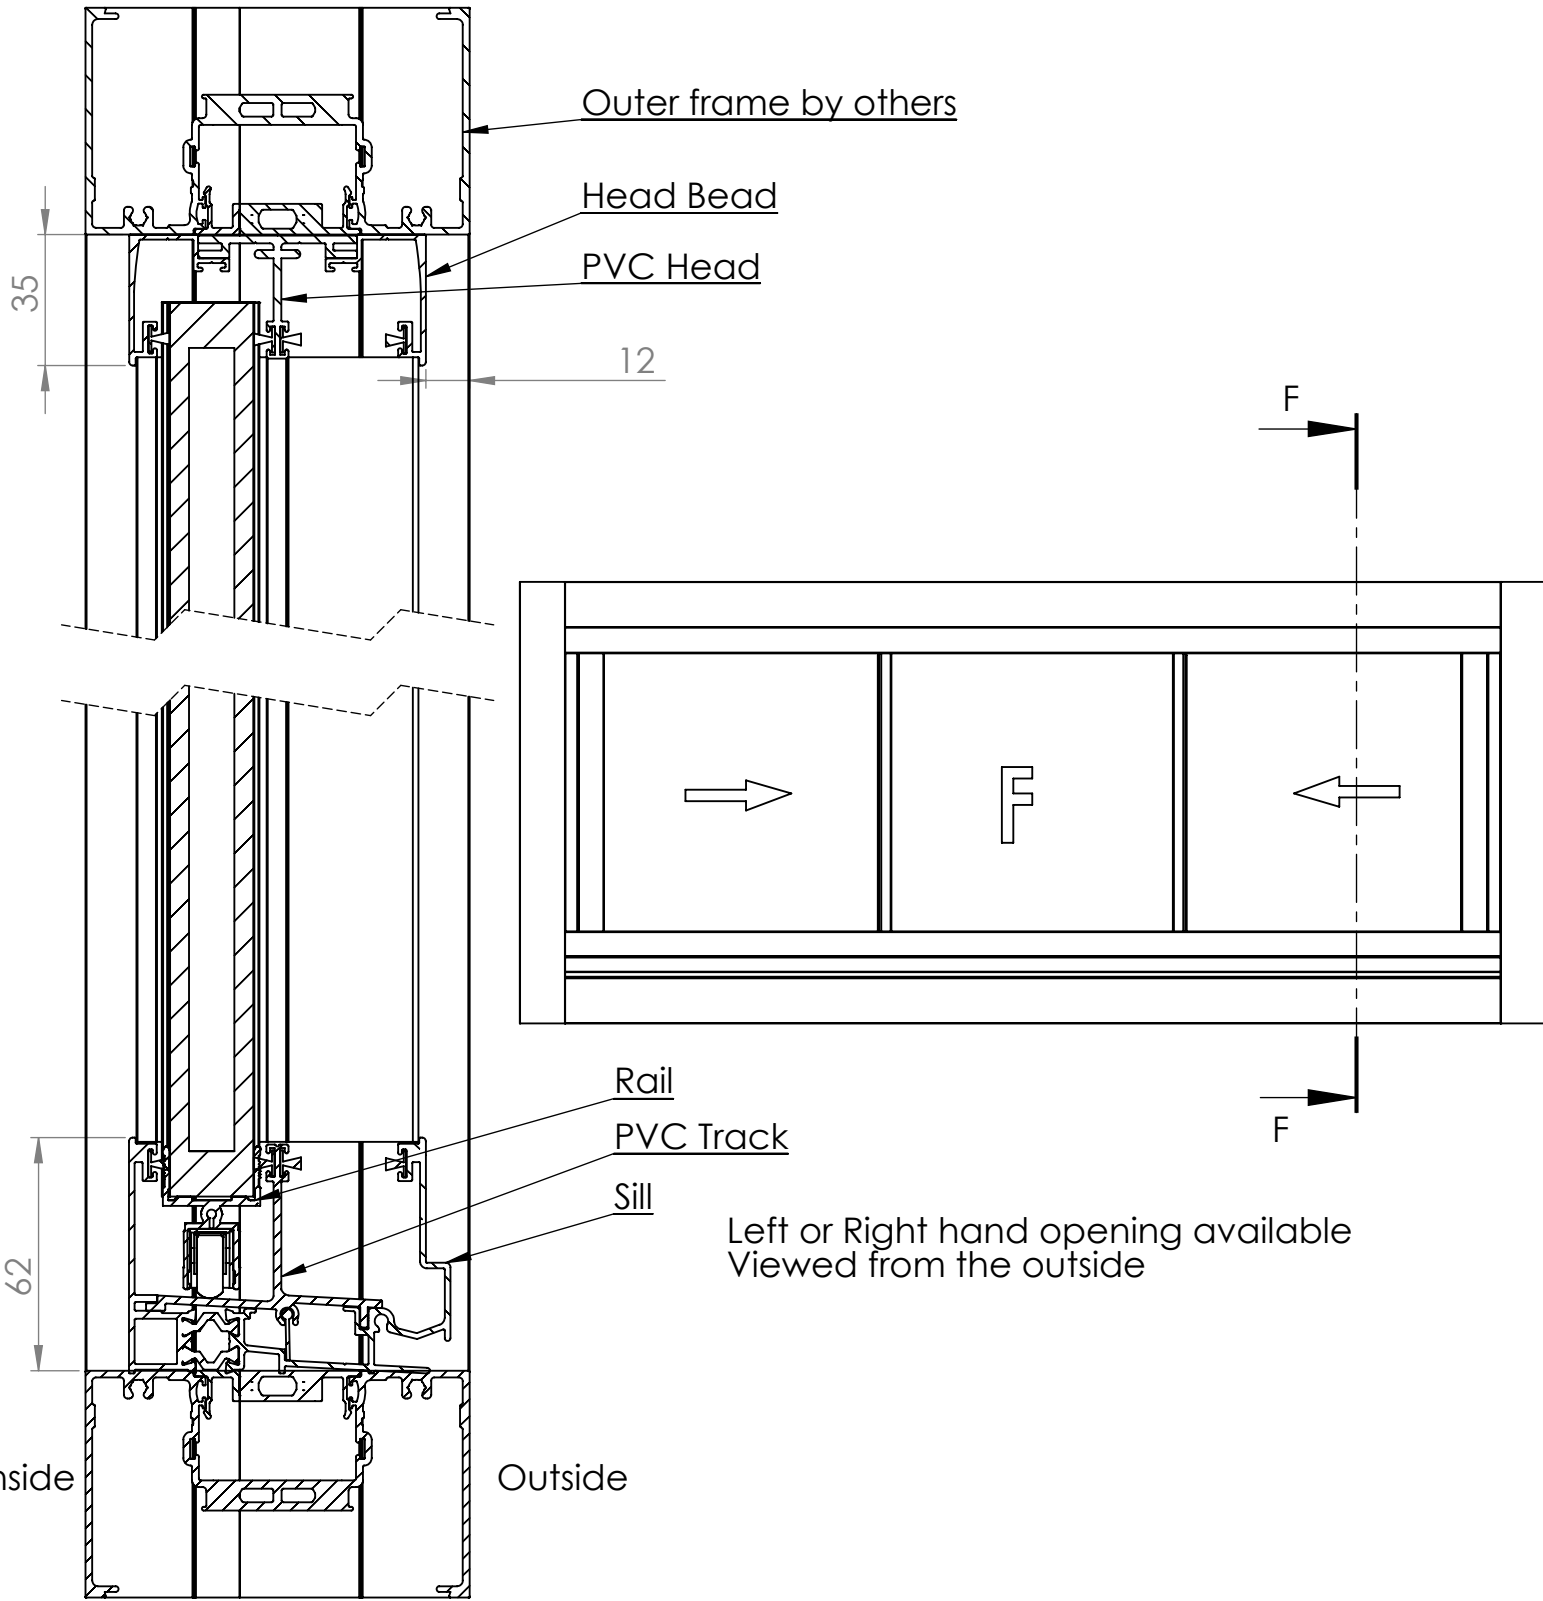

# Topaz 22mm Assembly 3PHMF

SECTION F-F  
SCALE 1 : 2

DATE	19/6/20	REVISION	3		A4
DWG NO.	For technical assistance contact (03) 97708708			SHEET 1 OF 2	SCALE:1:10

# Topaz 22mm Assembly 3PHMF

SECTION E-E  
SCALE 1 : 2

DATE	19/6/20	REVISION	3		A4
DWG NO.	For technical assistance contact (03) 97708708			SHEET 2 OF 2	SCALE:1:10