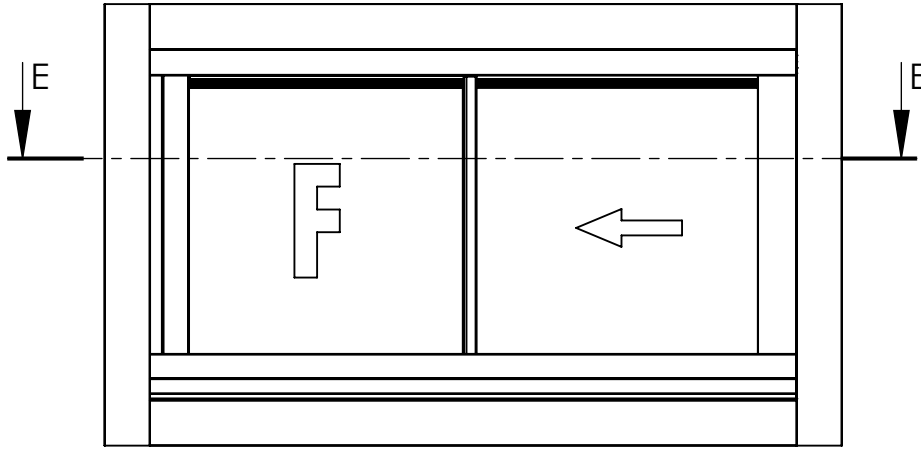

Topaz 22mm Assembly 2PHLF

SECTION F-F
SCALE 1 : 2

DATE	27/8/20	REVISION	3		A4
DWG NO.	For technical assistance contact (03) 97708708			SHEET 1 OF 2	SCALE:1:10

Topaz 22mm Assembly 2PHLF

SECTION E-E
SCALE 1 : 2

DATE	27/8/20	REVISION	3		A4
DWG NO.	For technical assistance contact (03) 97708708			SHEET 2 OF 2	SCALE:1:10