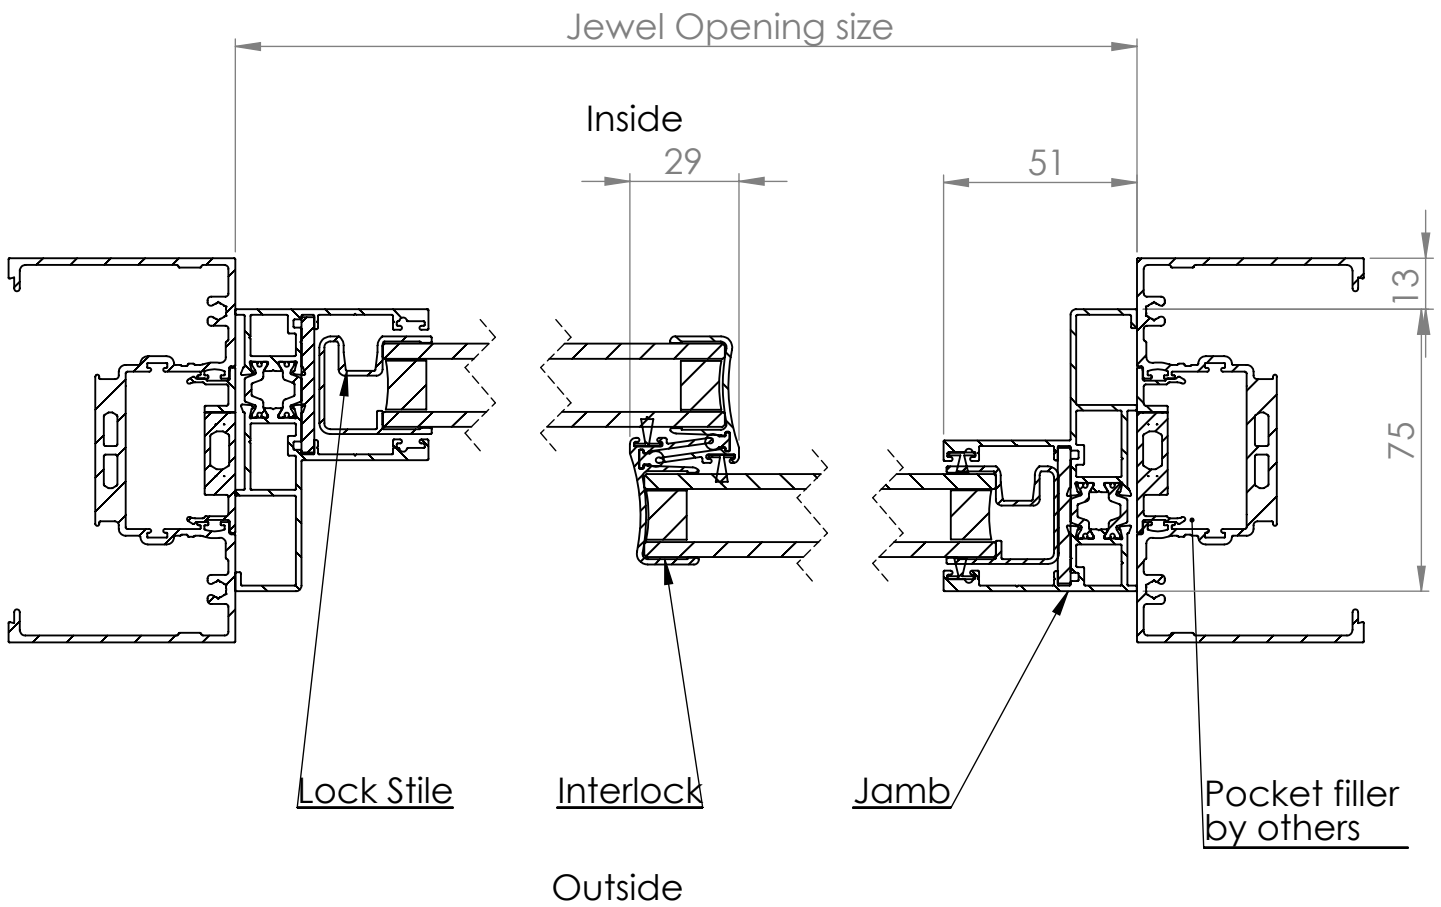

Topaz 22mm Assembly 2PHLF

SECTION F-F
SCALE 1 : 2

DATE	27/8/20	REVISION	3		A4
DWG NO.	For technical assistance contact (03) 97708708			SHEET 1 OF 2	SCALE:1:10

Topaz 22mm Assembly 2PHLF

SECTION E-E
SCALE 1 : 2

DATE	27/8/20	REVISION	3		A4
DWG NO.	For technical assistance contact (03) 97708708			SHEET 2 OF 2	SCALE:1:10