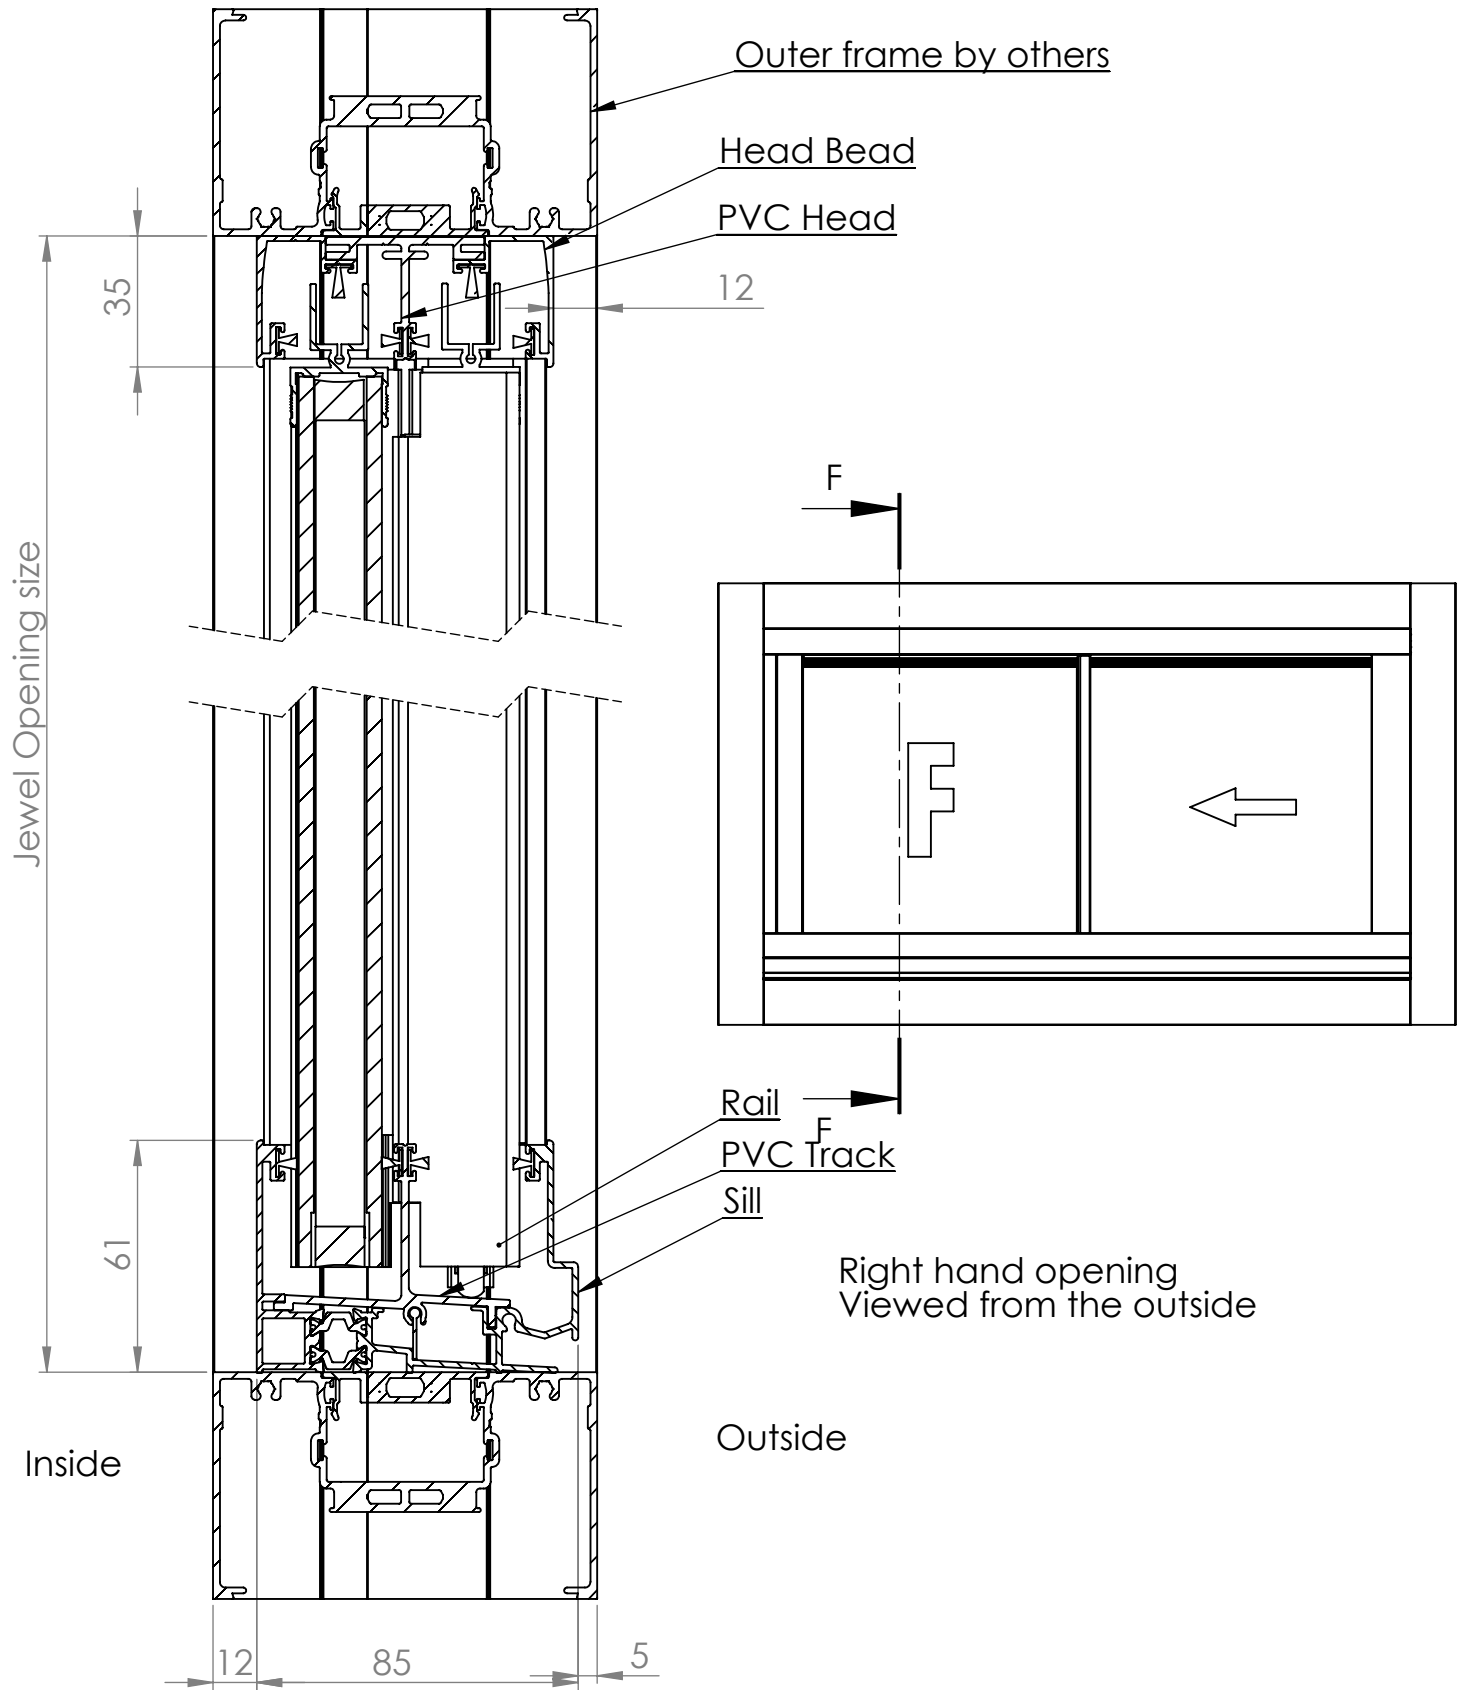

Topaz 22mm Assembly 2PHLF

SECTION F-F
SCALE 1 : 2

DATE	27/8/20	REVISION	3		A4
DWG NO.	For technical assistance contact (03) 97708708			SHEET 1 OF 2	SCALE:1:10

Topaz 22mm Assembly 2PHLF

SECTION E-E
SCALE 1 : 2

DATE	27/8/20	REVISION	3		A4
DWG NO.	For technical assistance contact (03) 97708708			SHEET 2 OF 2	SCALE:1:10