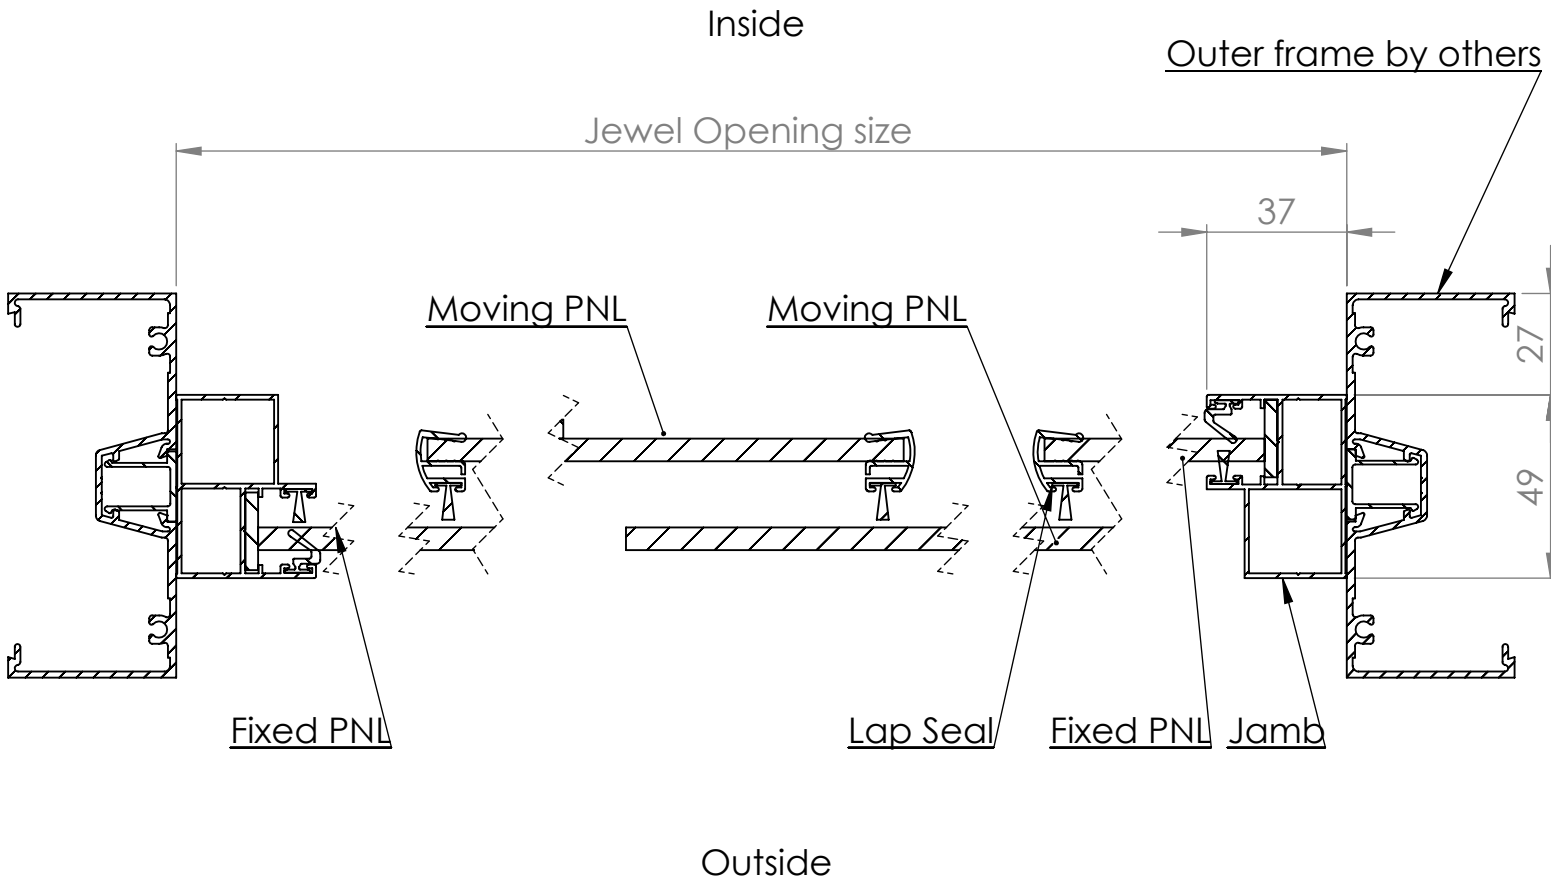

# Quartz 6mm Slider Assembly 4PHLRF

DATE	25/9/20	REVISION	3		A4
DWG. NO.	For technical assistance contact (03) 97708708			SHEET 1 OF 2	SCALE:1:10

# Quartz 6mm Slider Assembly 4PHLRF

1/4 1/4 1/4 1/4 standard  
Center fixed option available

Viewed from the outside

SECTION H-H

SCALE 1 : 2

DATE	25/9/20	REVISION	3		A4
DWG NO.		For technical assistance contact (03) 97708708			SHEET 2 OF 2
					SCALE:1:10