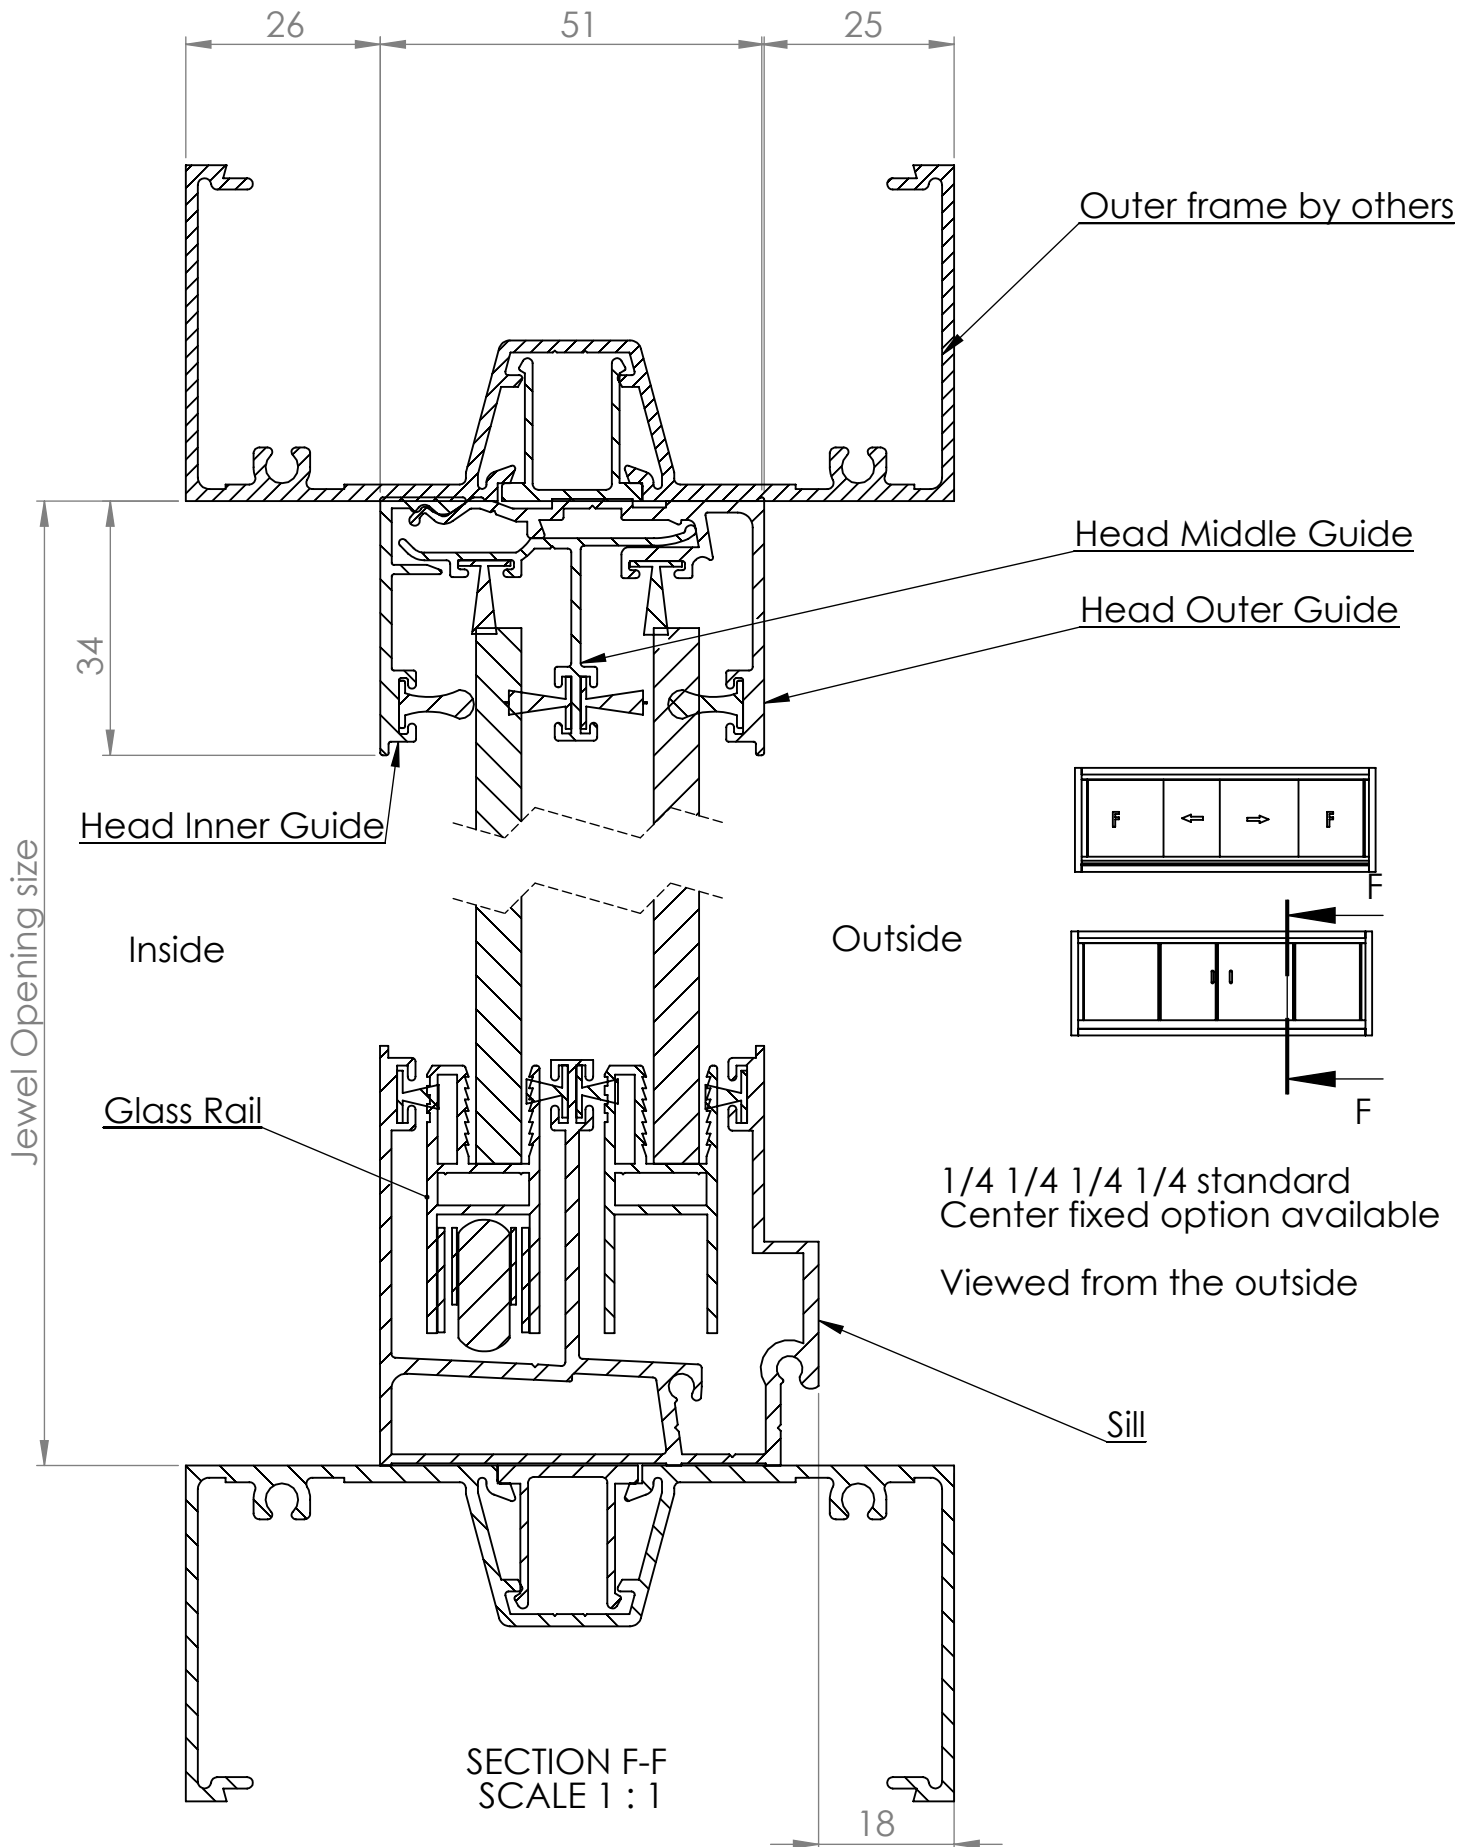

# Quartz 6mm Slider Assembly 4PHLRF

DATE	25/9/20	REVISION	3		A4
DWG. NO.	For technical assistance contact (03) 97708708			SHEET 1 OF 2	SCALE:1:10

# Quartz 6mm Slider Assembly 4PHLRF

1/4 1/4 1/4 1/4 standard  
Center fixed option available

Viewed from the outside

SECTION H-H

SCALE 1 : 2

DATE	25/9/20	REVISION	3		A4
DWG NO.		For technical assistance contact (03) 97708708			SHEET 2 OF 2
					SCALE:1:10