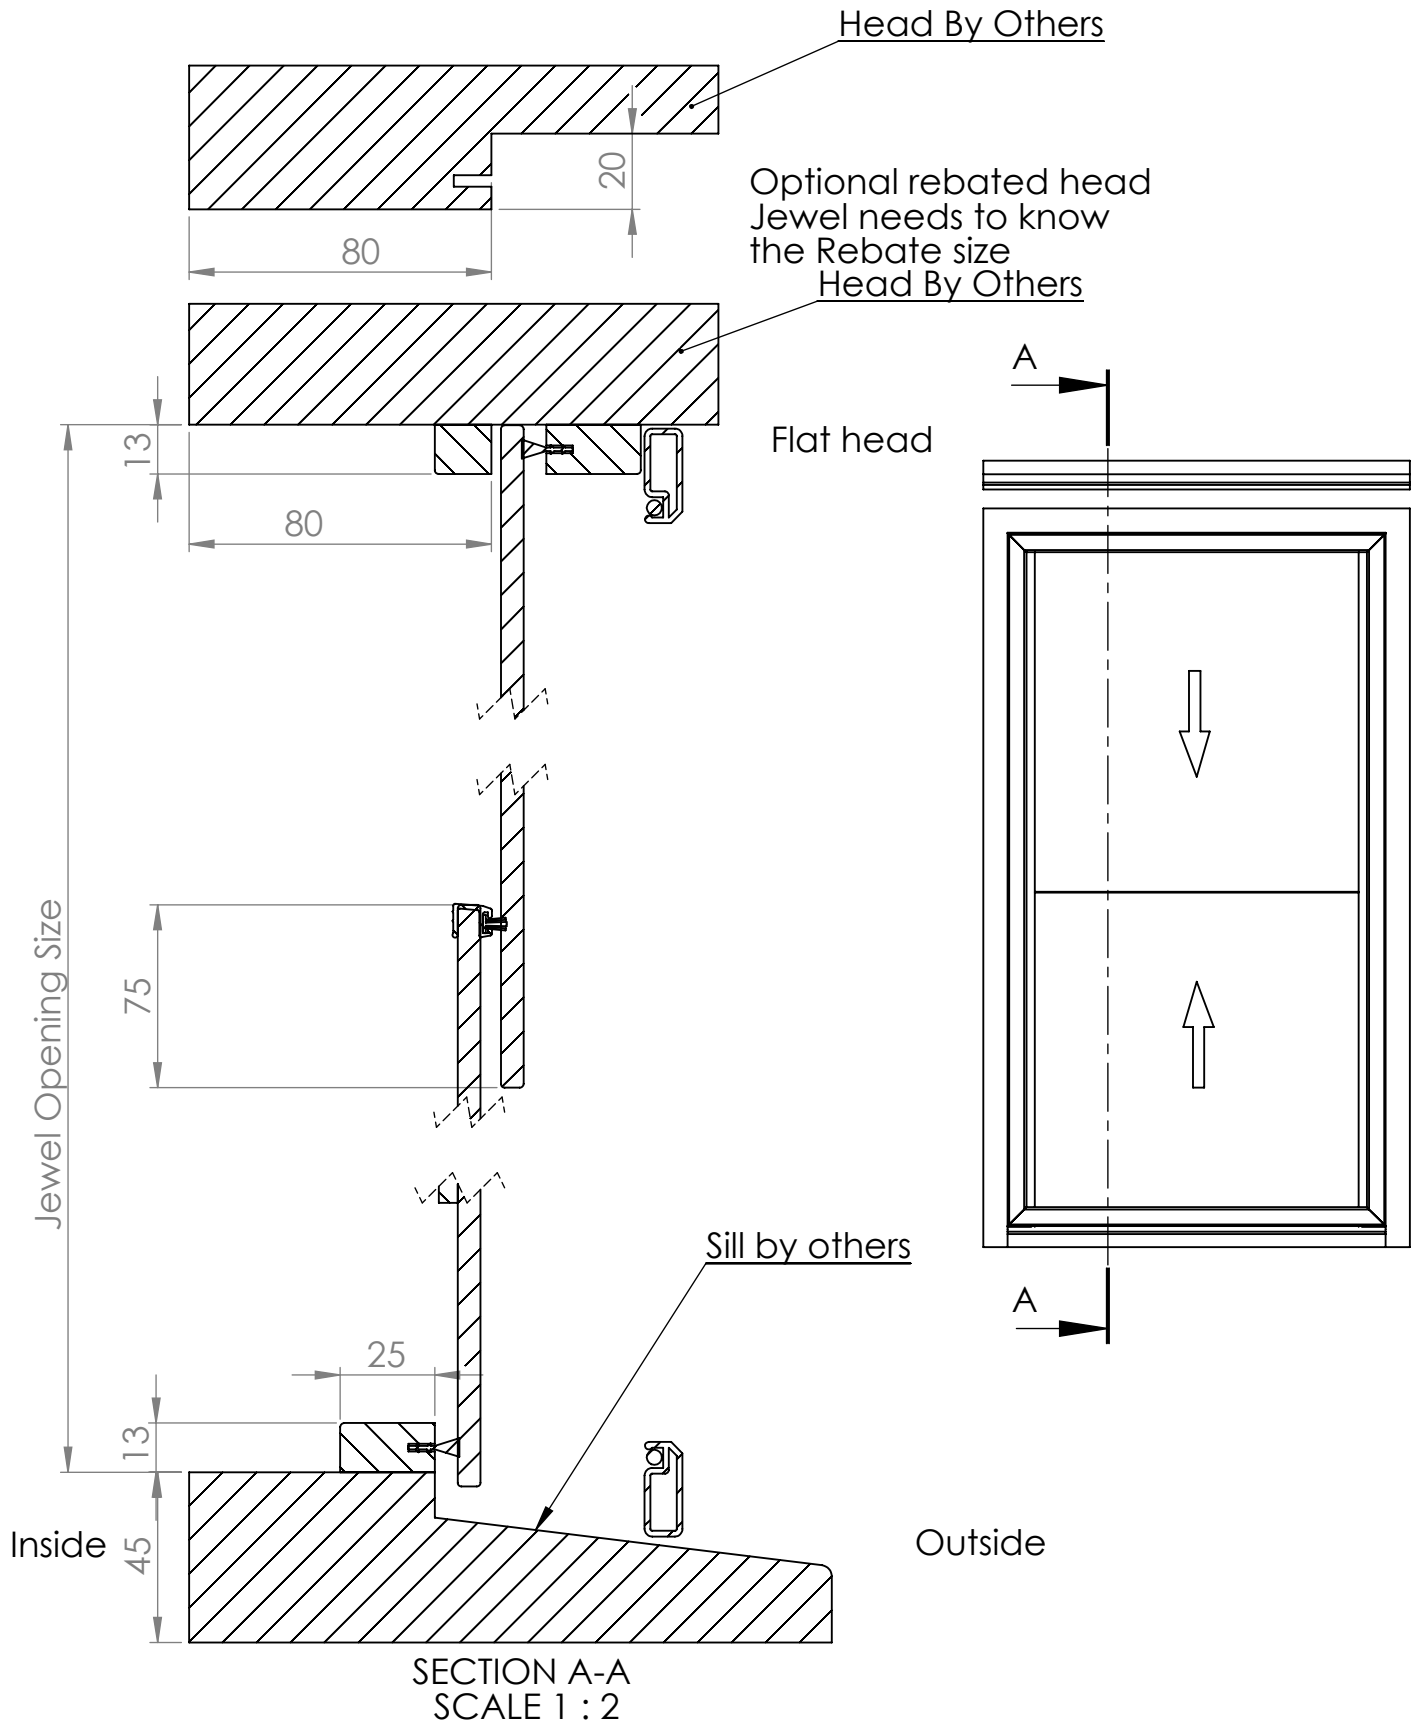

Pearl Timber 6mm Assembly 2P

Pearl Timber 6mm Assembly 2P

SECTION C-C
SCALE 1 : 1

DATE	18/6/20	REVISION	3		A4
DWG NO.	For technical assistance contact (03) 97708708			SHEET 2 OF 2	SCALE:1:10