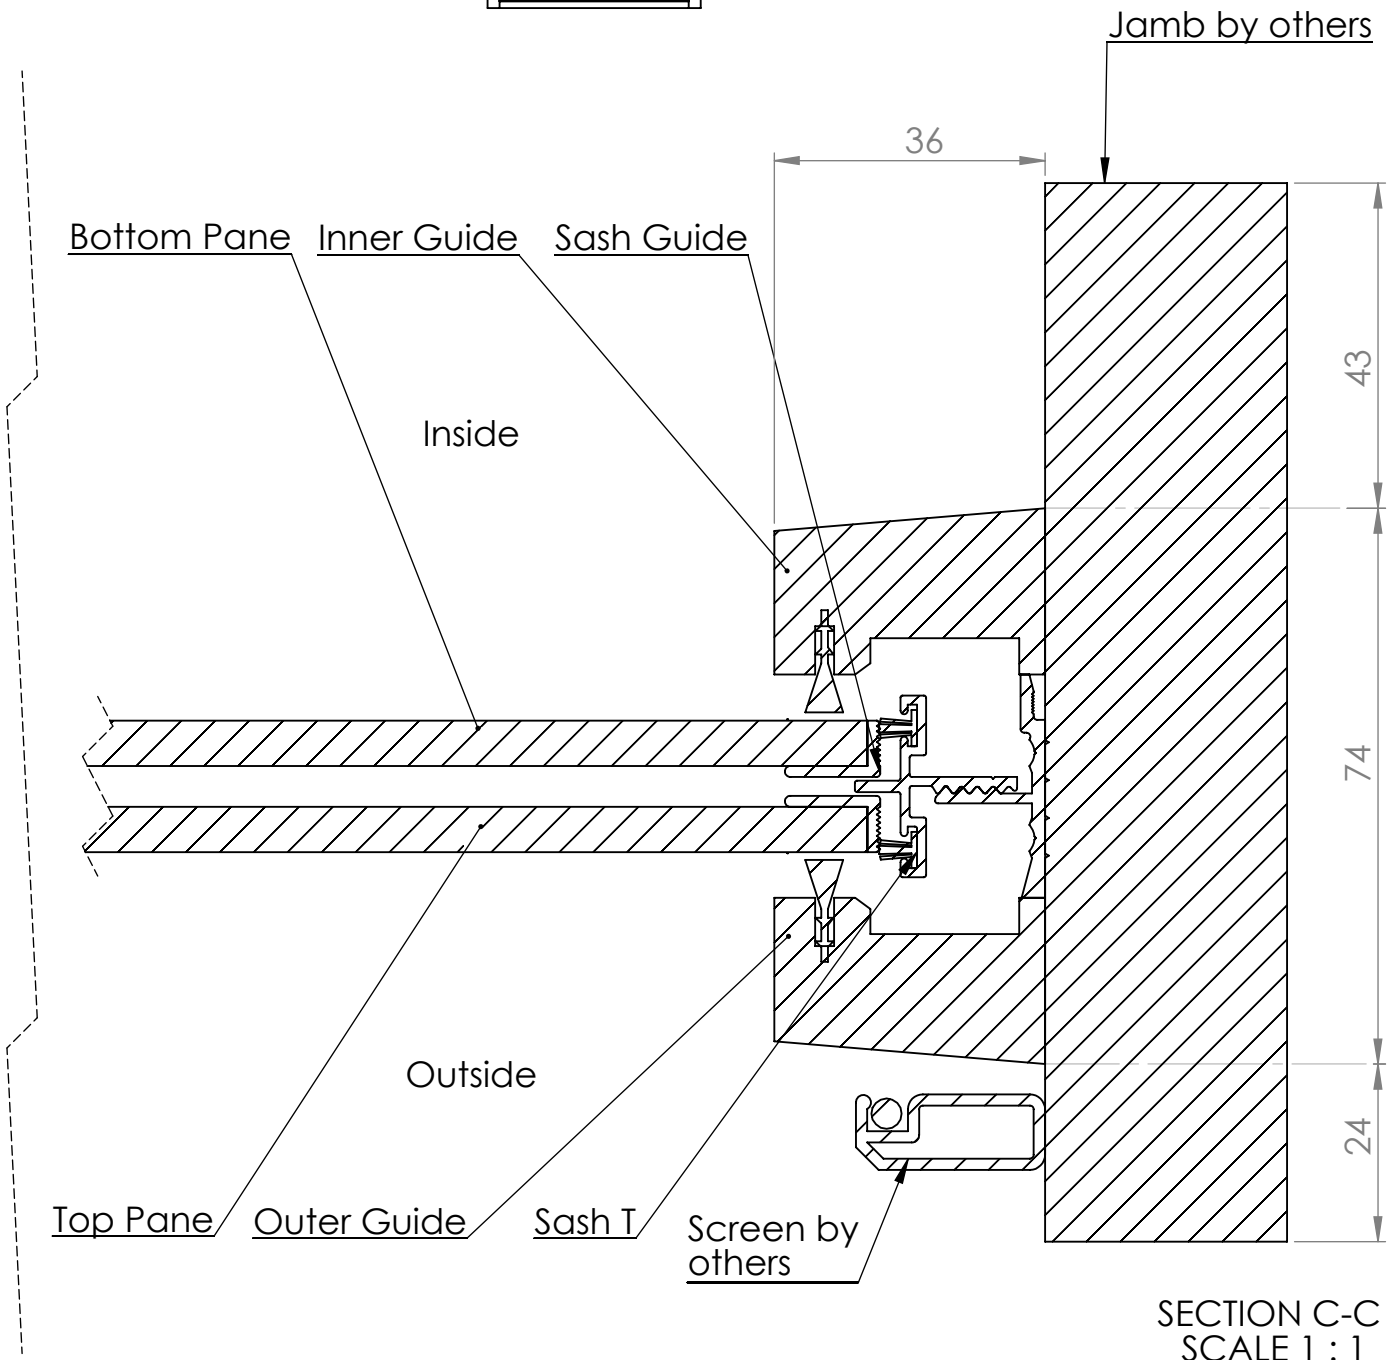

Pearl Timber 6mm Assembly 2P

Pearl Timber 6mm Assembly 2P

SECTION C-C
SCALE 1 : 1

DATE	18/6/20	REVISION	3		A4
DWG NO.	For technical assistance contact (03) 97708708			SHEET 2 OF 2	SCALE:1:10