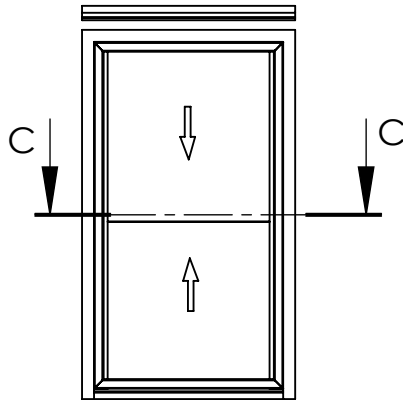

Pearl Timber 10mm Assembly 2P

DATE 18/6/20 REVISION 3 A4

DWG NO. For technical assistance contact (03) 97708708 SHEET 2 OF 2 SCALE:1:10