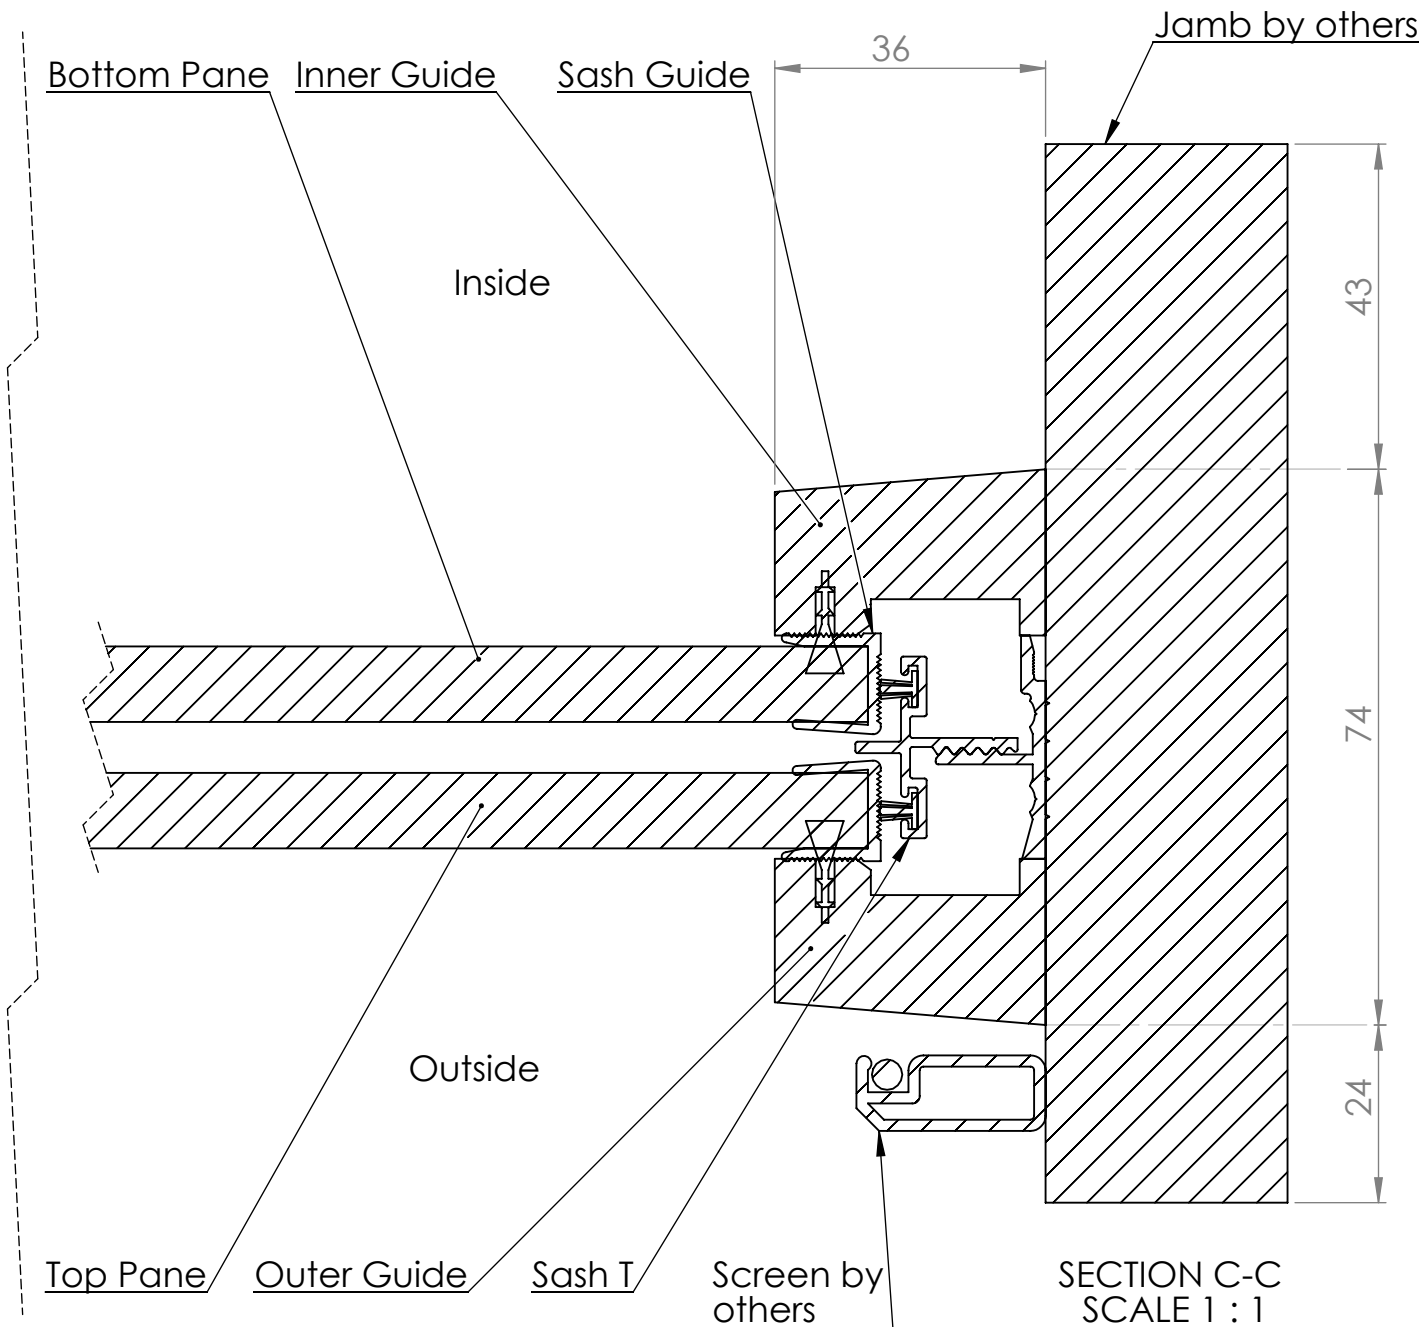

Pearl Timber 10mm Assembly 2P

DATE 18/6/20 REVISION 3 A4

DWG NO. For technical assistance contact (03) 97708708 SHEET 2 OF 2 SCALE:1:10