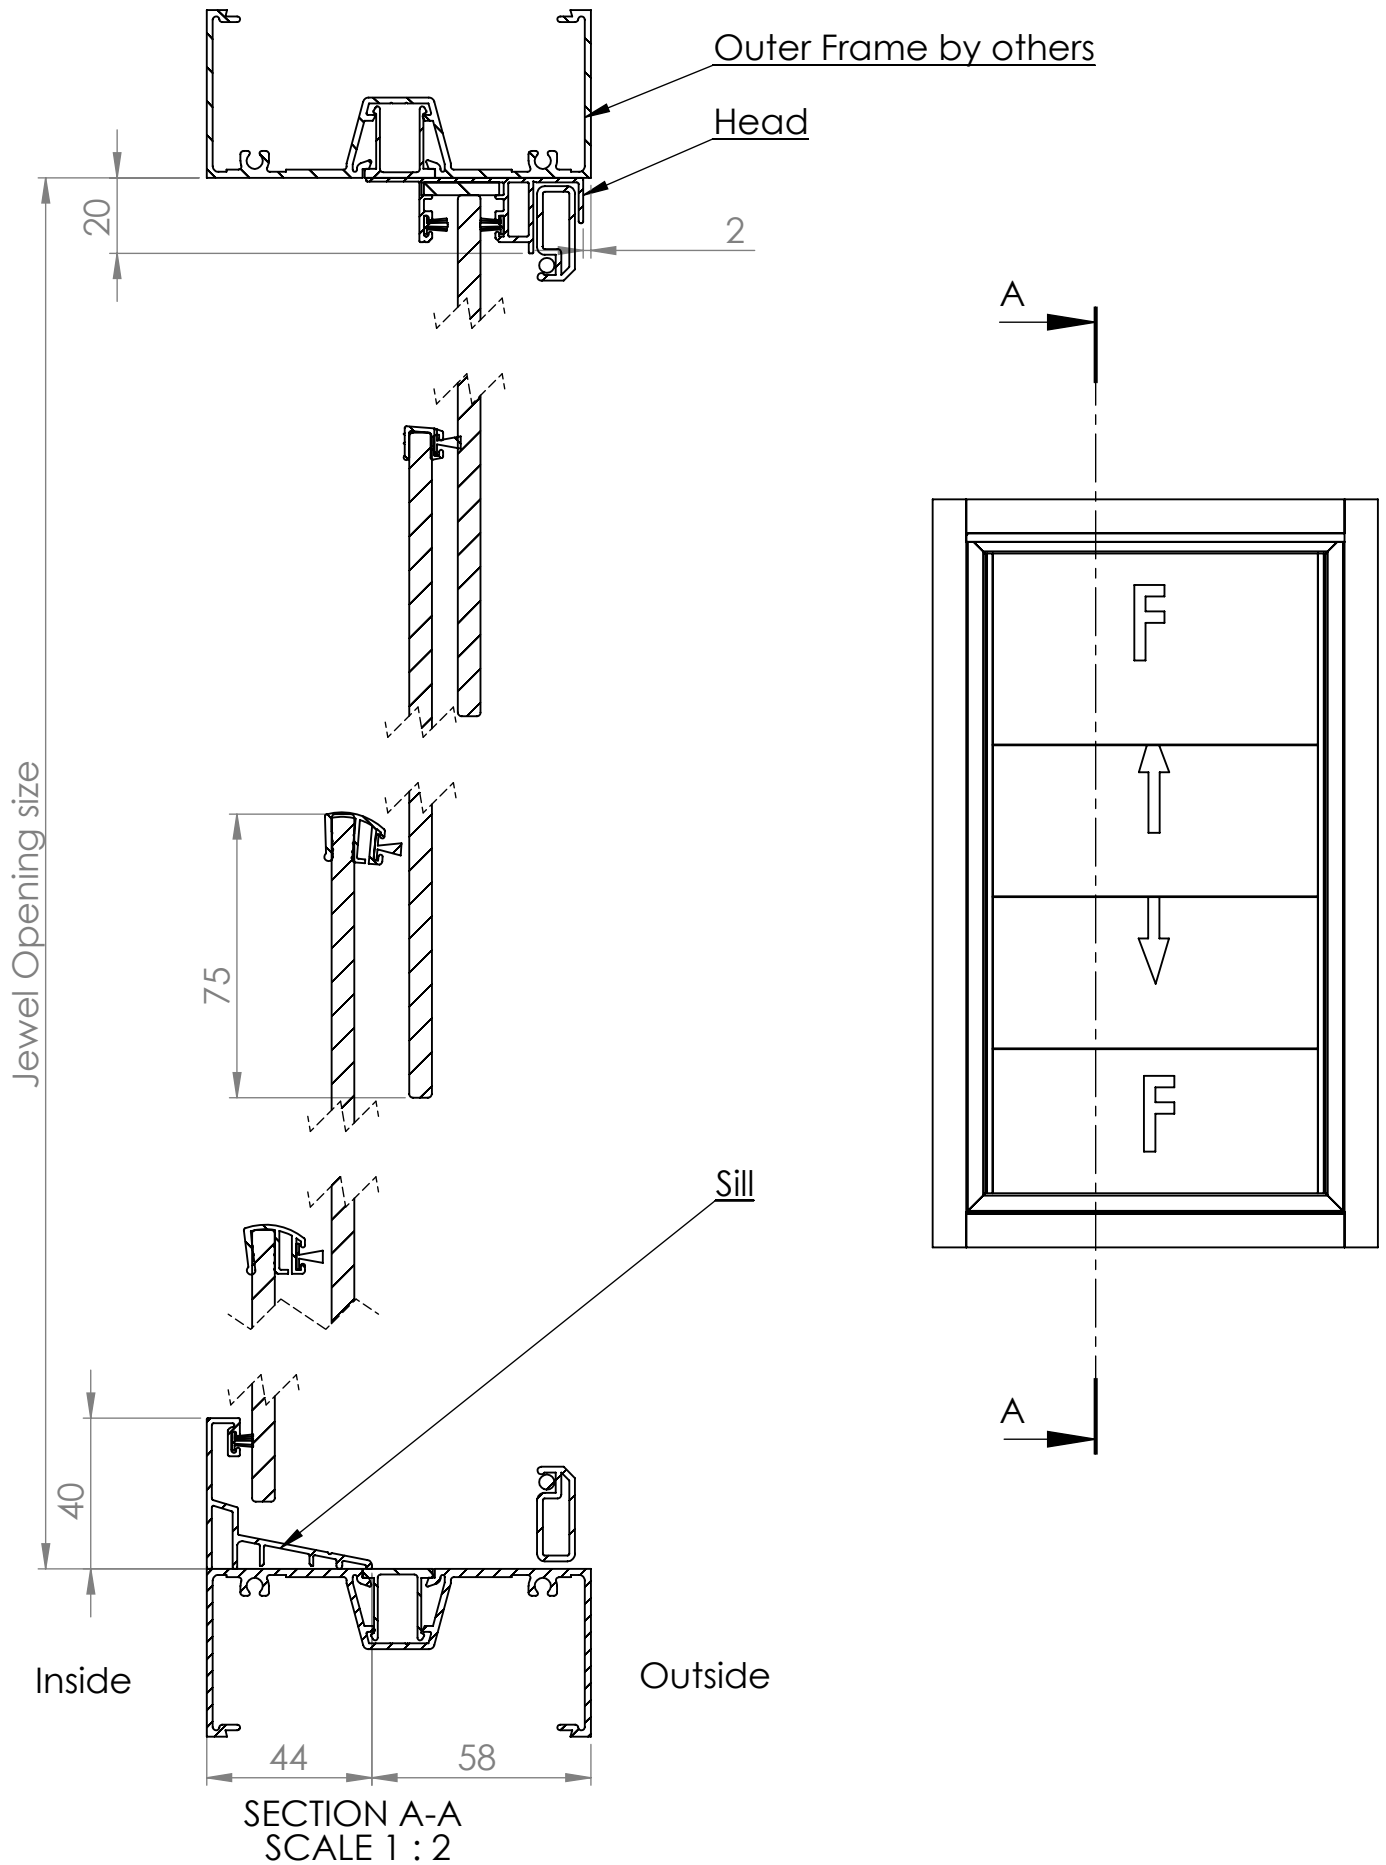

Pearl 6mm Assembly 4PTBF

DATE	16/6/20	REVISION	3		A4
DWG. NO.	For technical assistance contact (03) 97708708			SHEET 1 OF 2	SCALE:1:10

Pearl 6mm Assembly 4PTBF

DATE 16/6/20

REVISION

A4

DWG NO.

For technical assistance contact (03) 97708708

SHEET 2 OF 2

SCALE:1:10