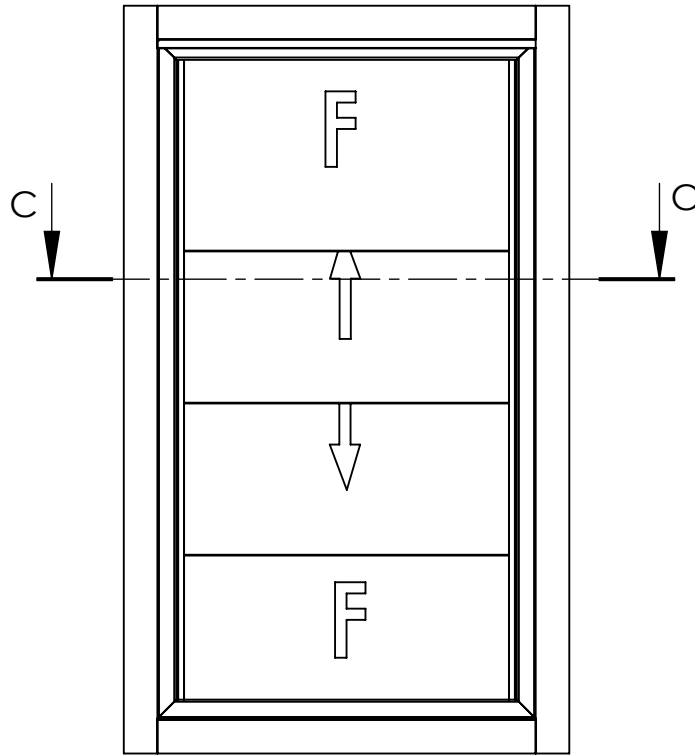

Pearl 6mm Assembly 4PTBF

DATE	16/6/20	REVISION	3		A4
DWG. NO.	For technical assistance contact (03) 97708708			SHEET 1 OF 2	SCALE:1:10

Pearl 6mm Assembly 4PTBF

DATE 16/6/20

REVISION

A4

DWG NO.

For technical assistance contact (03) 97708708

SHEET 2 OF 2

SCALE:1:10