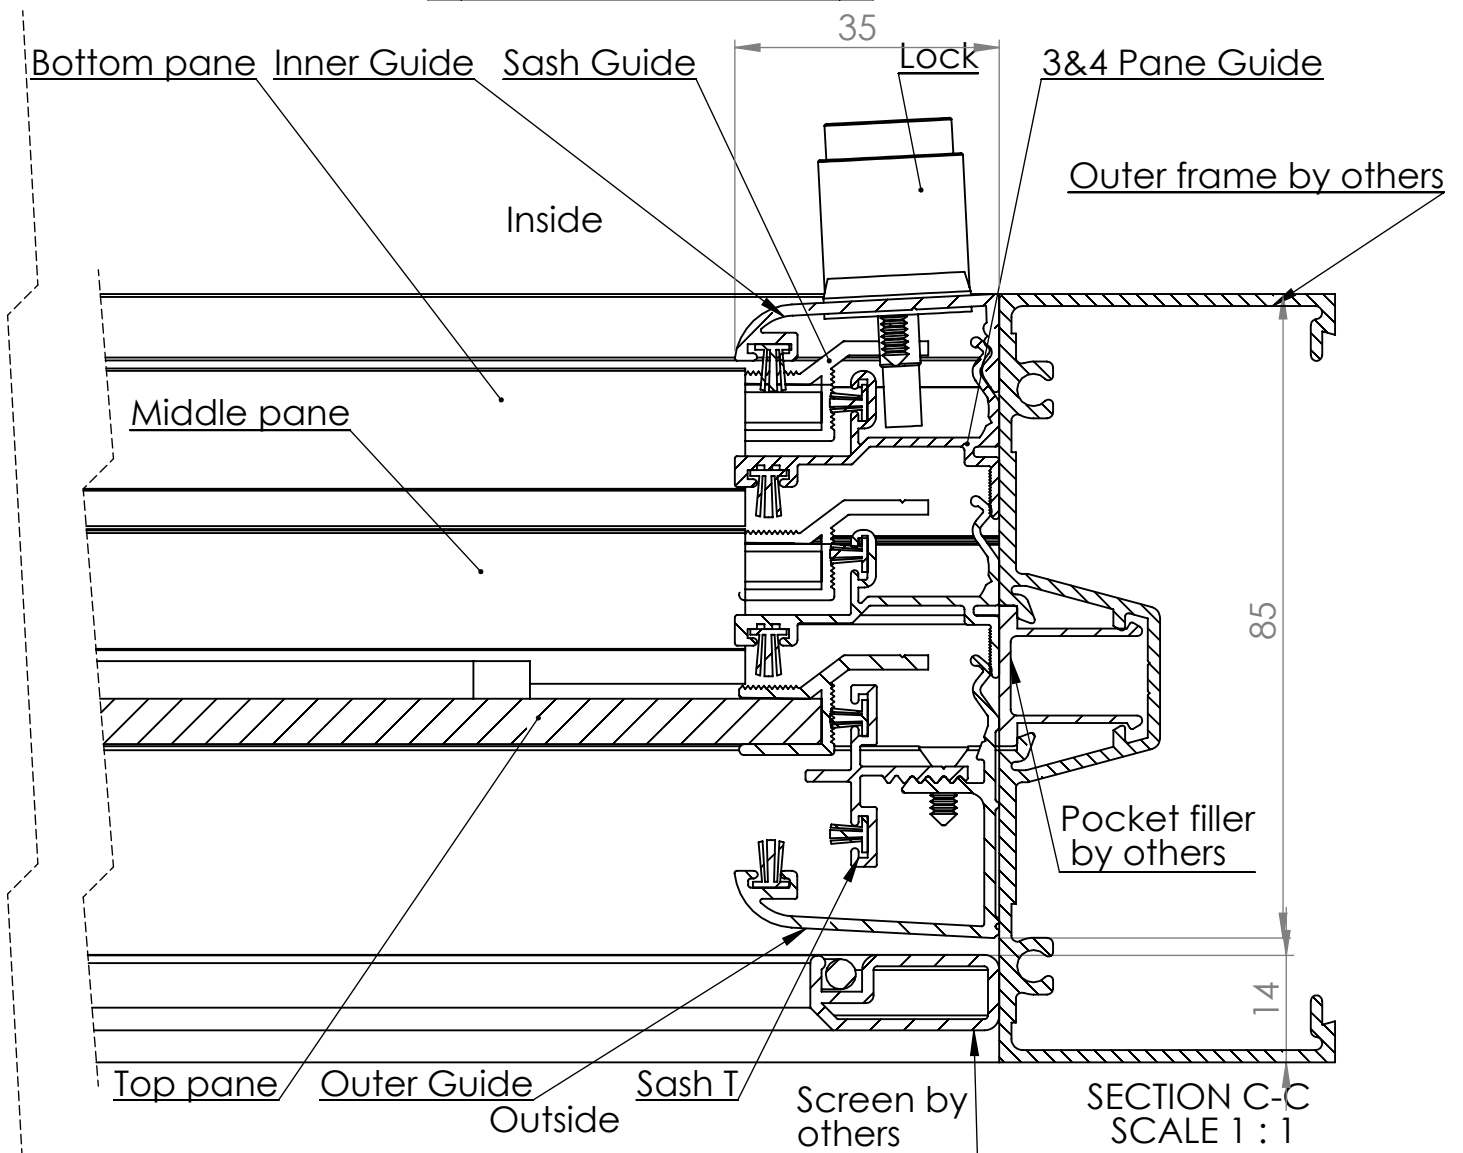

Pearl 6mm Assembly 4PTBF

DATE	16/6/20	REVISION	3		A4
DWG. NO.	For technical assistance contact (03) 97708708			SHEET 1 OF 2	SCALE:1:10

Pearl 6mm Assembly 4PTBF

DATE 16/6/20

REVISION

A4

DWG NO.

For technical assistance contact (03) 97708708

SHEET 2 OF 2

SCALE:1:10