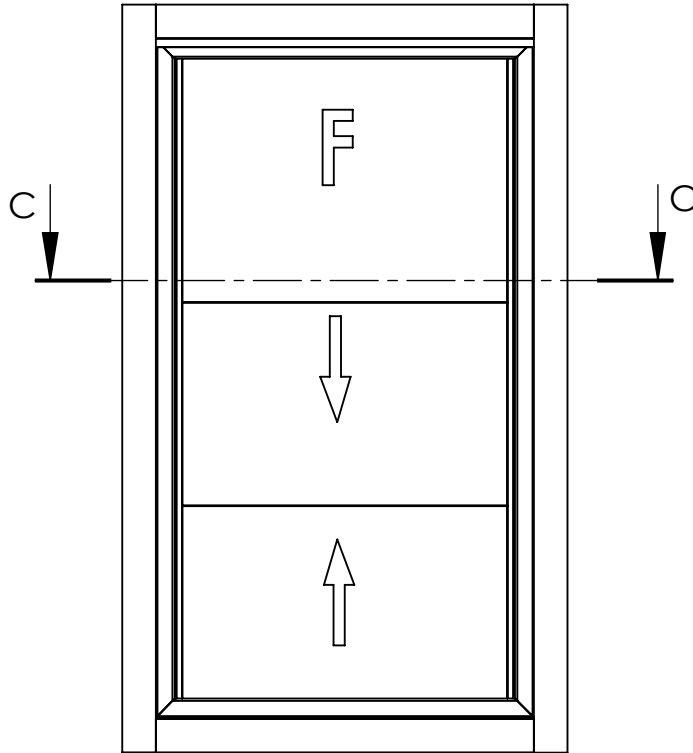

# Pearl 6mm Assembly 3PTF

DATE	15/6/20	REVISION	3		A4
DWG NO.	For technical assistance contact (03) 97708708			SHEET 1 OF 2	SCALE:1:10

# Pearl 6mm Assembly 3PTF

DATE	15/6/20	REVISION	3		A4
DWG. NO.	For technical assistance contact (03) 97708708			SHEET 2 OF 2	SCALE:1:10