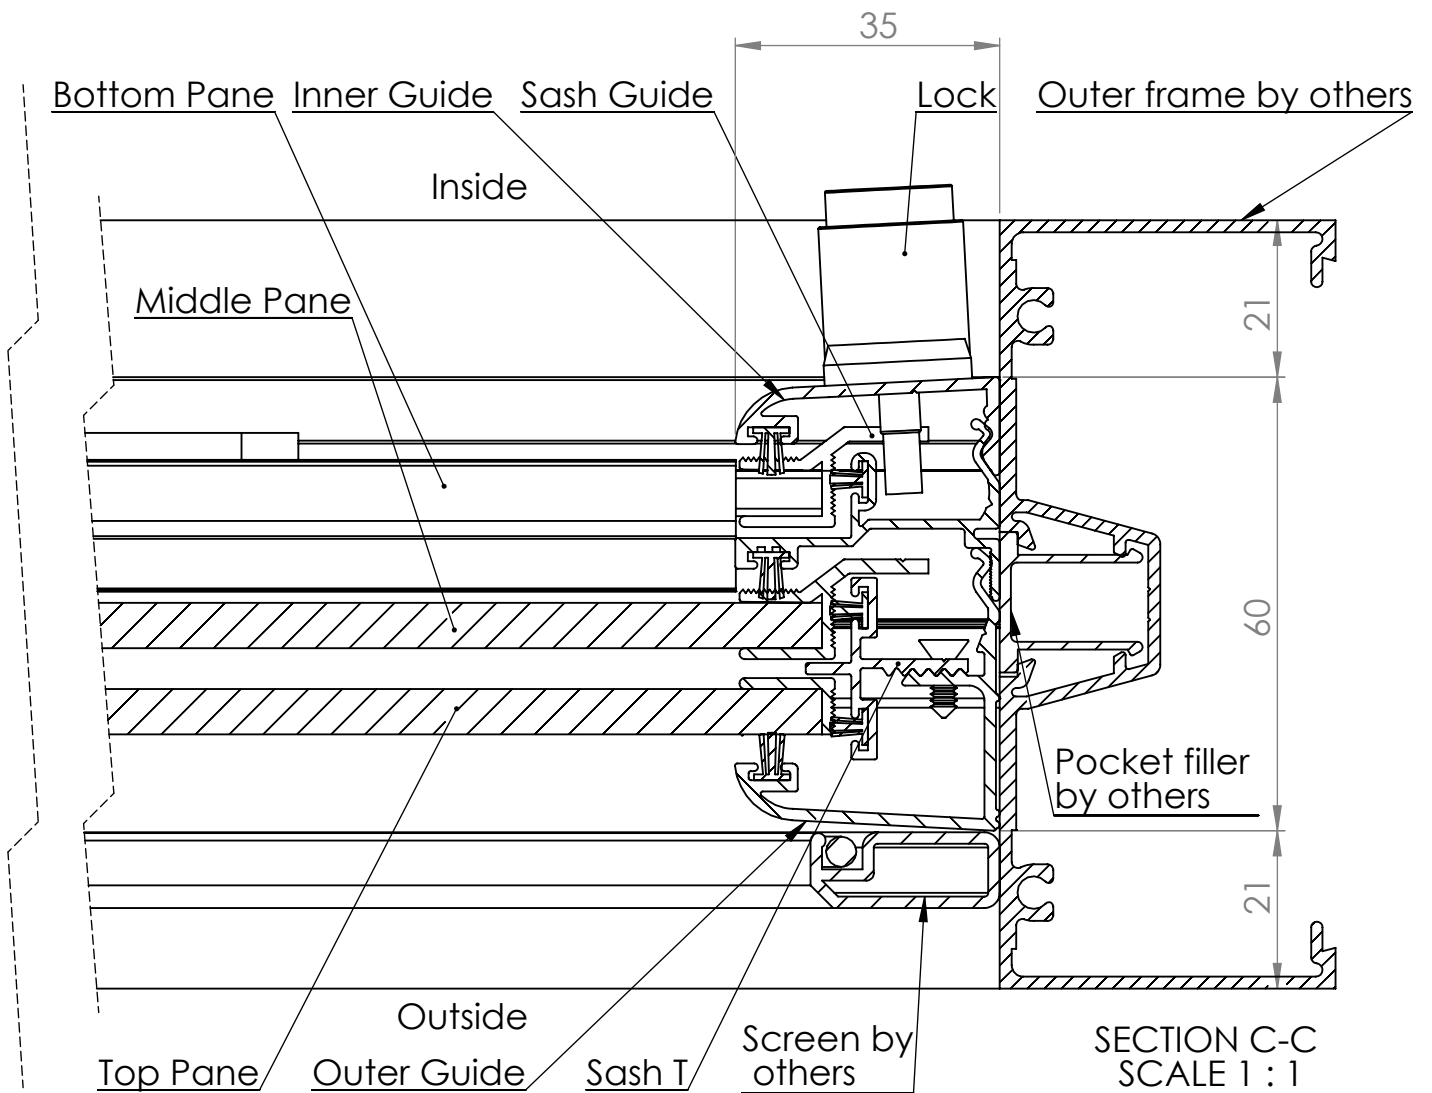

# Pearl 6mm Assembly 3PTF

DATE	15/6/20	REVISION	3		A4
DWG NO.	For technical assistance contact (03) 97708708			SHEET 1 OF 2	SCALE:1:10

# Pearl 6mm Assembly 3PTF

DATE	15/6/20	REVISION	3		A4
DWG. NO.	For technical assistance contact (03) 97708708			SHEET 2 OF 2	SCALE:1:10