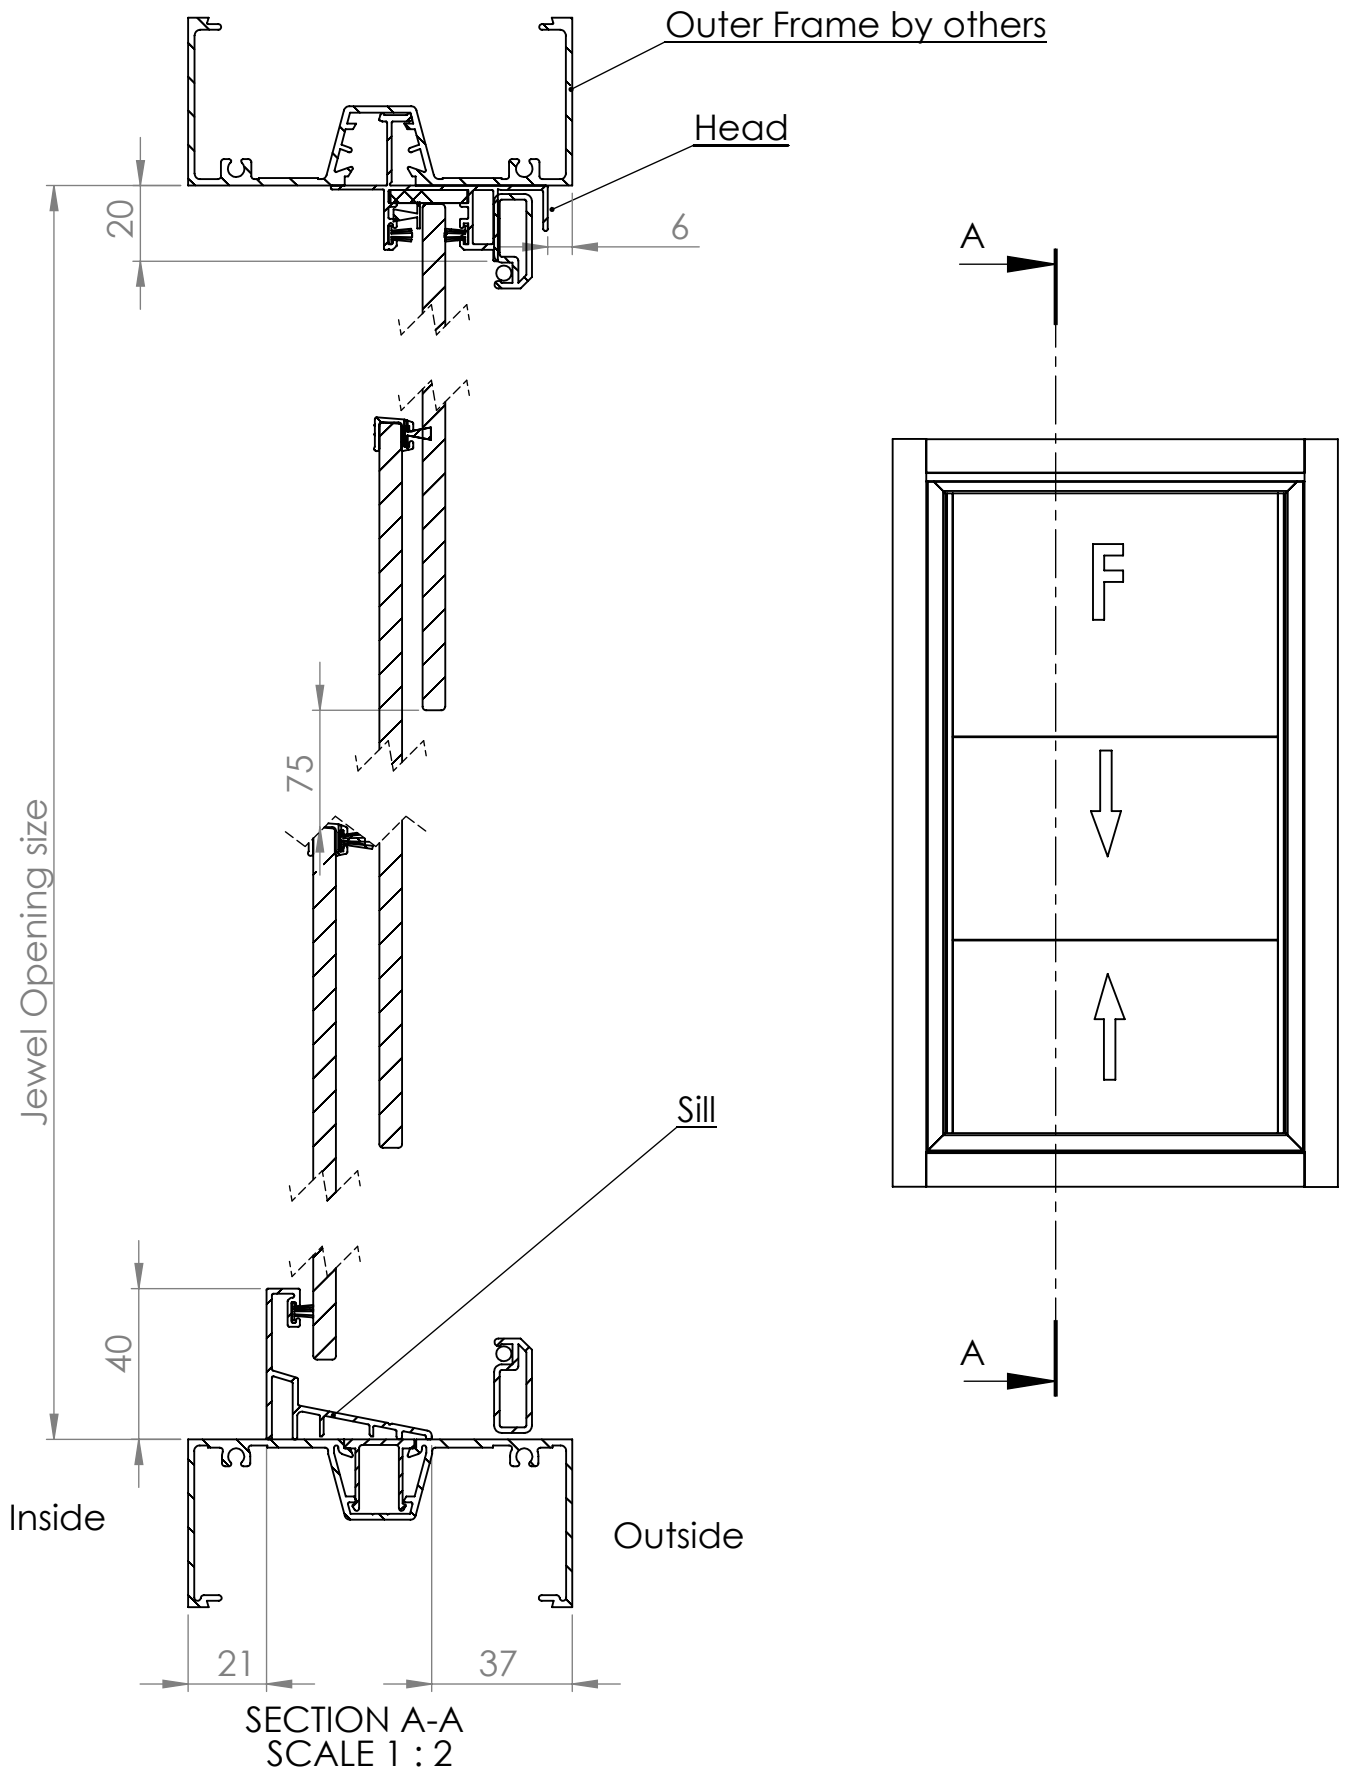

# Pearl 6mm Assembly 3PTF

DATE	15/6/20	REVISION	3		A4
DWG NO.	For technical assistance contact (03) 97708708			SHEET 1 OF 2	SCALE:1:10

# Pearl 6mm Assembly 3PTF

DATE	15/6/20	REVISION	3		A4
DWG. NO.	For technical assistance contact (03) 97708708			SHEET 2 OF 2	SCALE:1:10