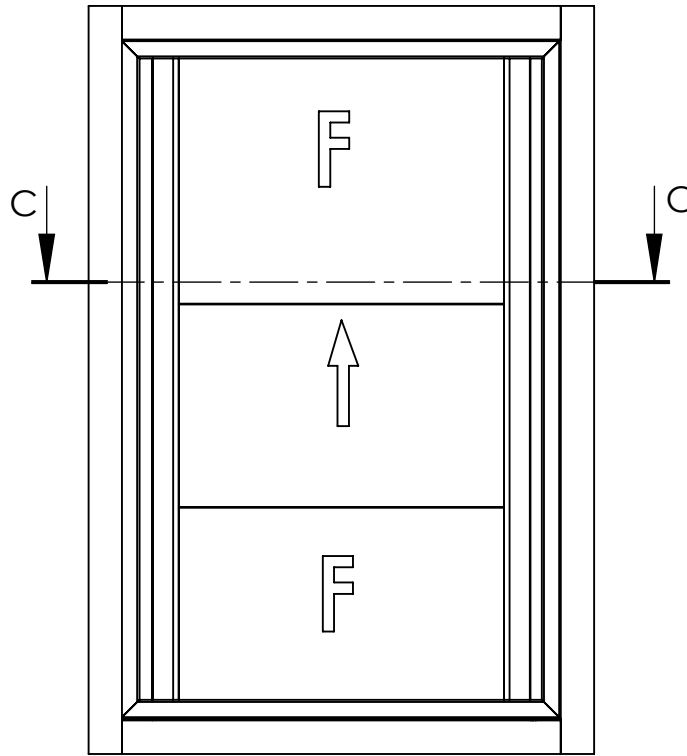

Pearl 6mm Servery Assembly 3PTBF

DATE	16/6/20	REVISION	3		A4
DWG NO.		For technical assistance contact (03) 97708708			SHEET 1 OF 2
					SCALE:1:10

Pearl 6mm Servery Assembly 3PTBF

SECTION C-C
SCALE 1 : 1

DATE	16/6/20	REVISION	3		A4
DWG NO.	For technical assistance contact (03) 97708708			SHEET 2 OF 2	SCALE:1:10