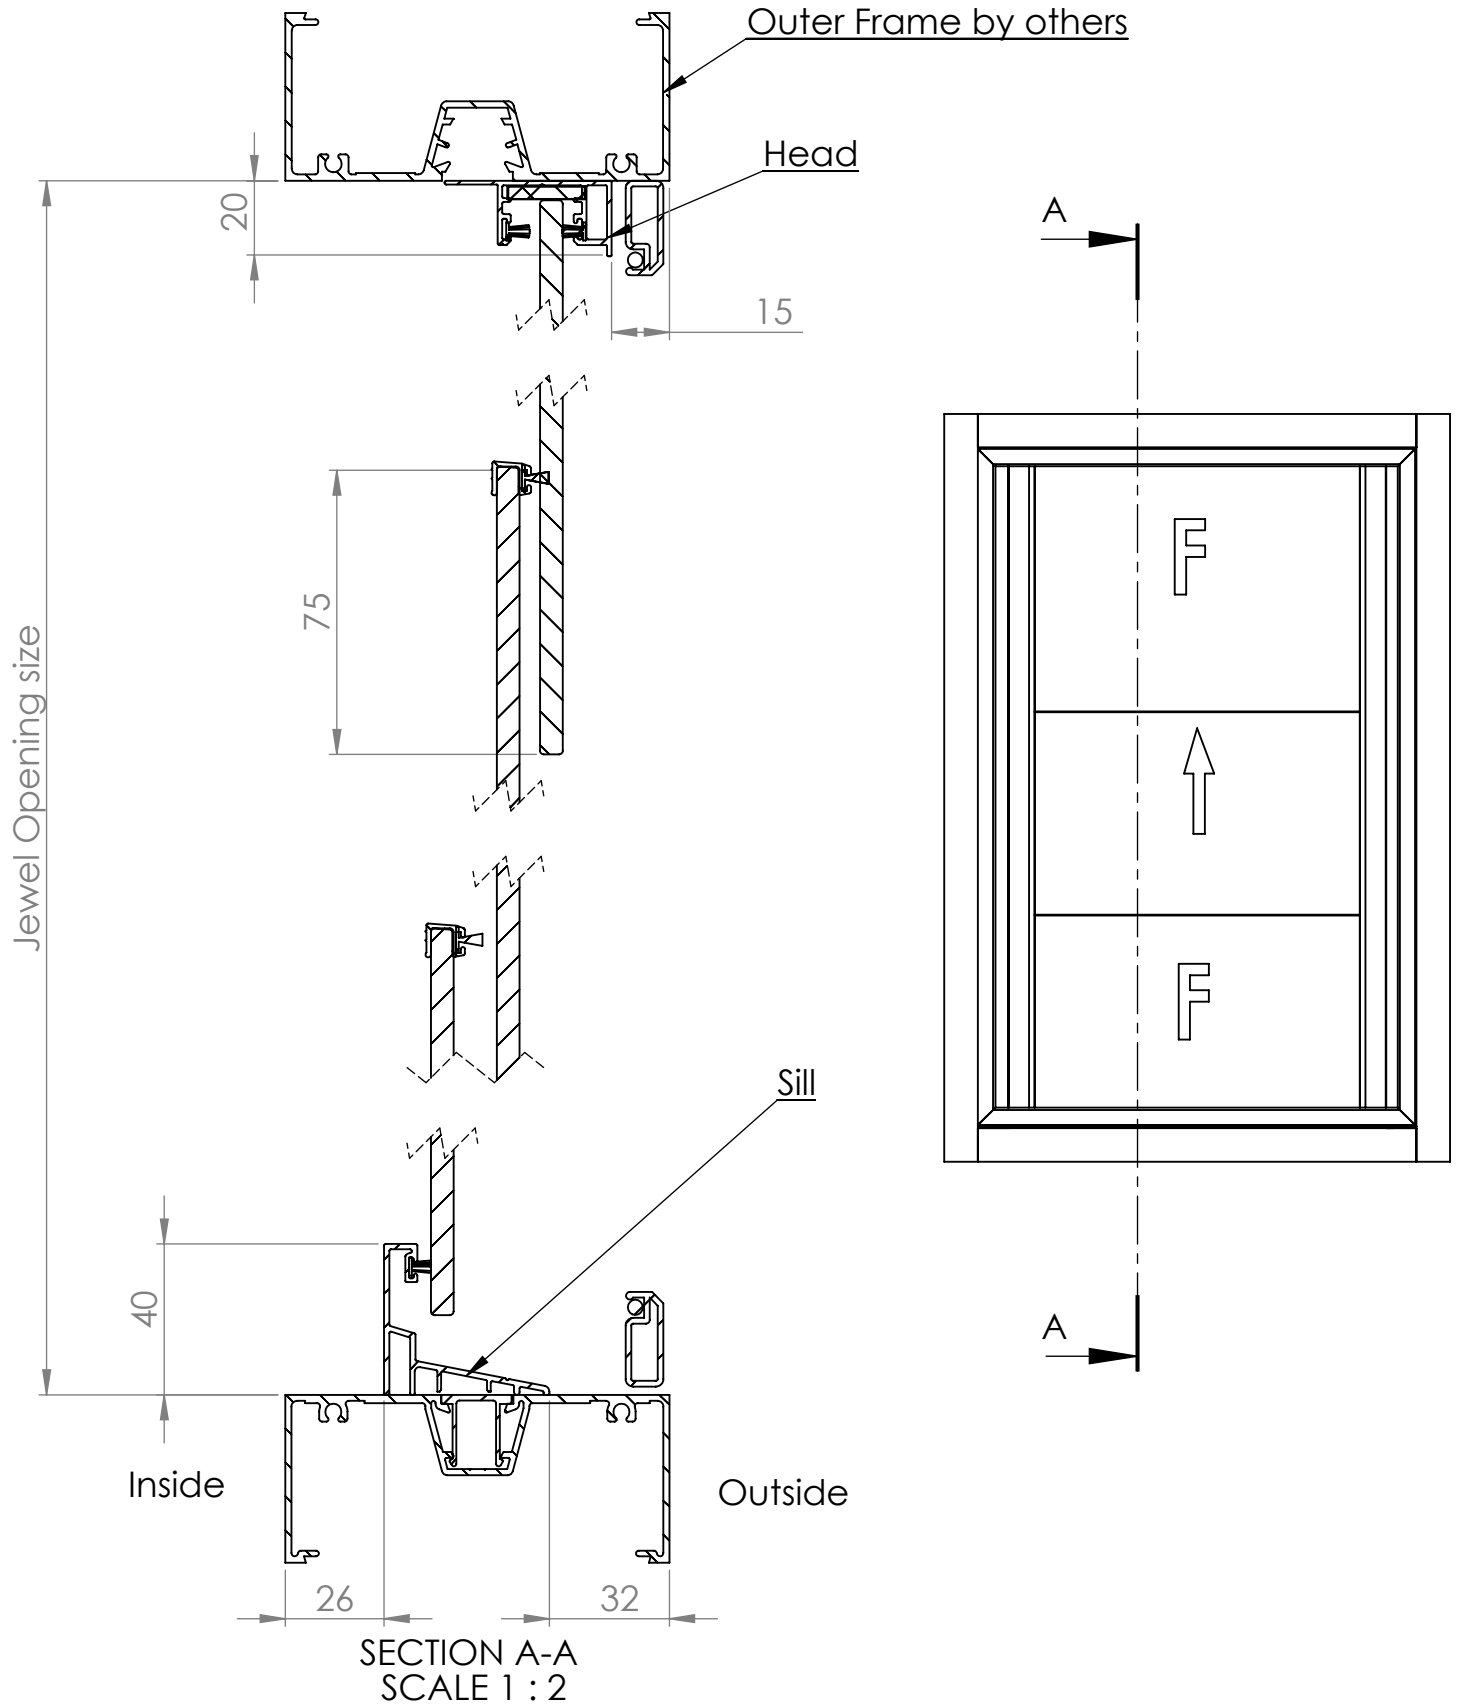

Pearl 6mm Servery Assembly 3PTBF

DATE	16/6/20	REVISION	3		A4
DWG NO.		For technical assistance contact (03) 97708708			SHEET 1 OF 2
					SCALE:1:10

Pearl 6mm Servery Assembly 3PTBF

SECTION C-C
SCALE 1 : 1

DATE	16/6/20	REVISION	3		A4
DWG NO.	For technical assistance contact (03) 97708708			SHEET 2 OF 2	SCALE:1:10