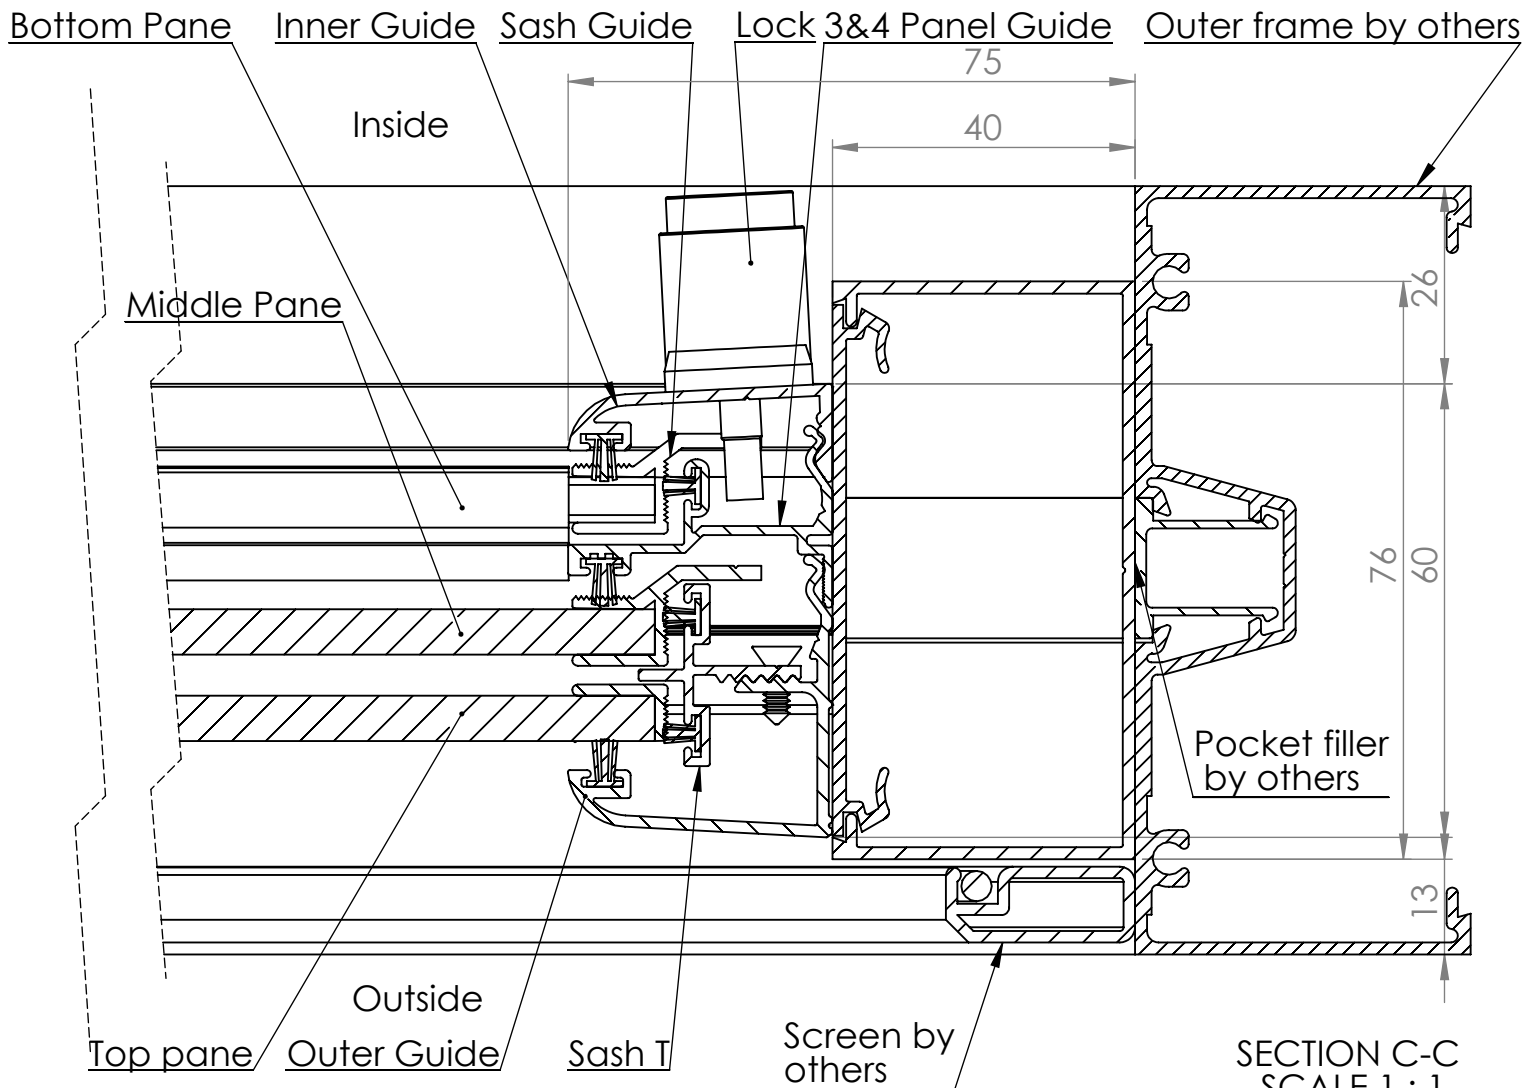

Pearl 6mm Servery Assembly 3PTBF

DATE	16/6/20	REVISION	3		A4
DWG NO.		For technical assistance contact (03) 97708708			SHEET 1 OF 2
					SCALE:1:10

Pearl 6mm Servery Assembly 3PTBF

SECTION C-C
SCALE 1 : 1

DATE	16/6/20	REVISION	3		A4
DWG NO.	For technical assistance contact (03) 97708708			SHEET 2 OF 2	SCALE:1:10