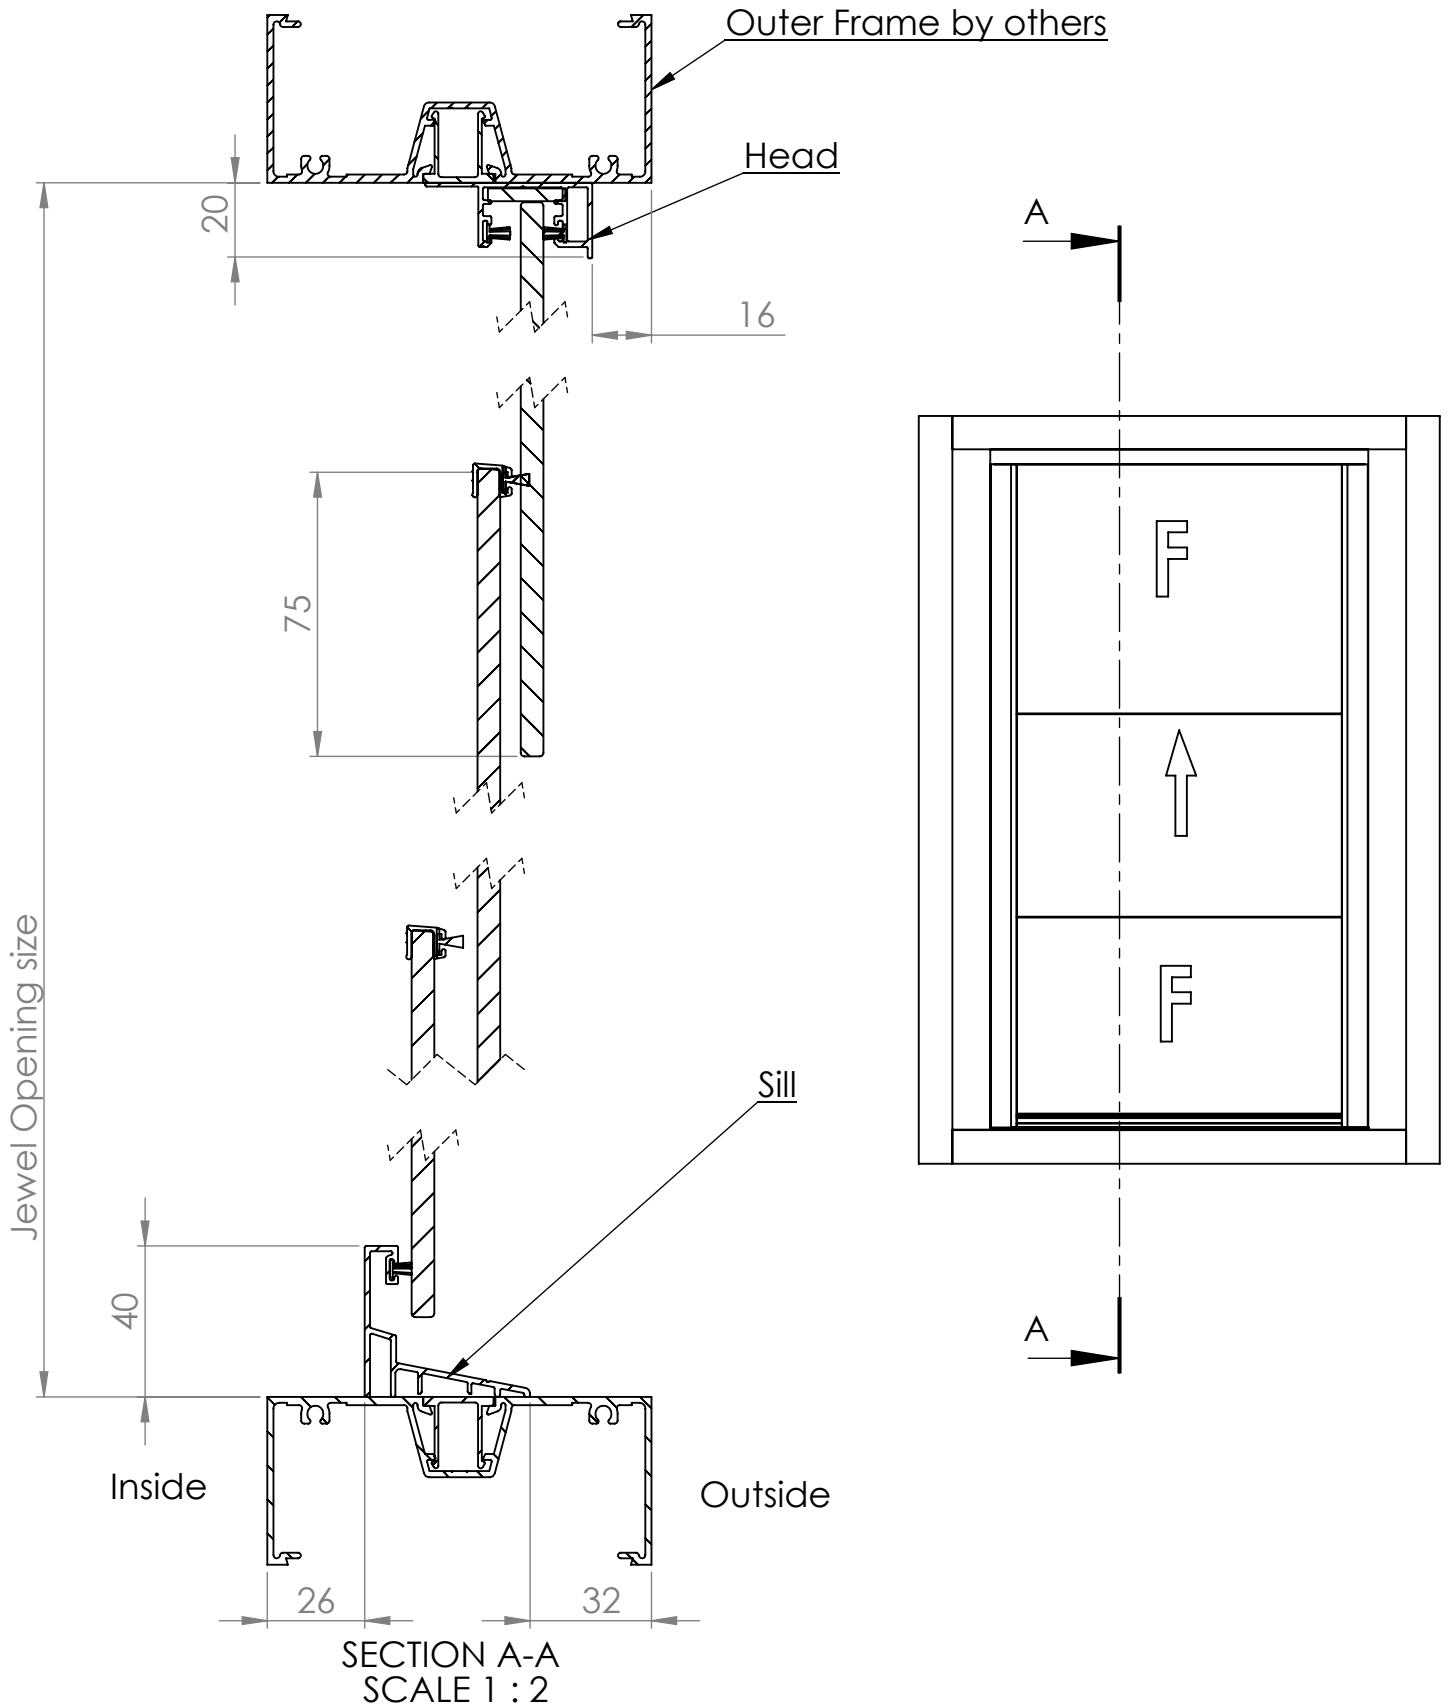

Pearl 6mm Servery Assembly 3PTBF 100-50 box

DATE	16/6/20	REVISION	3		A4
DWG NO.		For technical assistance contact (03) 97708708			SHEET 1 OF 2
					SCALE:1:10

Pearl 6mm Servery Assembly 3PTBF 100-50 box

DATE	26/8/20	REVISION	3		A4
DWG NO.	For technical assistance contact (03) 97708708			SHEET 2 OF 2	SCALE:1:10