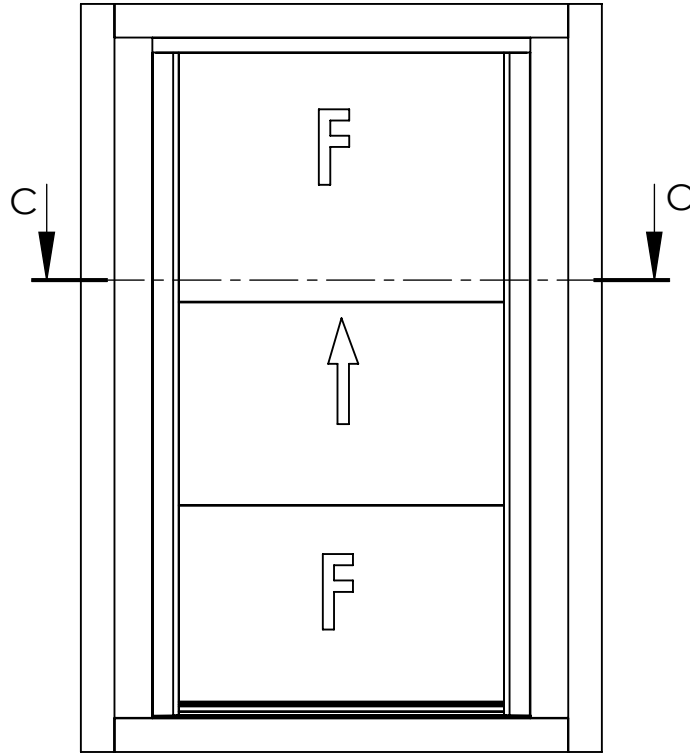

Pearl 6mm Servery Assembly 3PTBF 100-50 box

DATE	16/6/20	REVISION	3		A4
DWG NO.		For technical assistance contact (03) 97708708			SHEET 1 OF 2
					SCALE:1:10

Pearl 6mm Servery Assembly 3PTBF 100-50 box

DATE	26/8/20	REVISION	3		A4
DWG NO.	For technical assistance contact (03) 97708708			SHEET 2 OF 2	SCALE:1:10