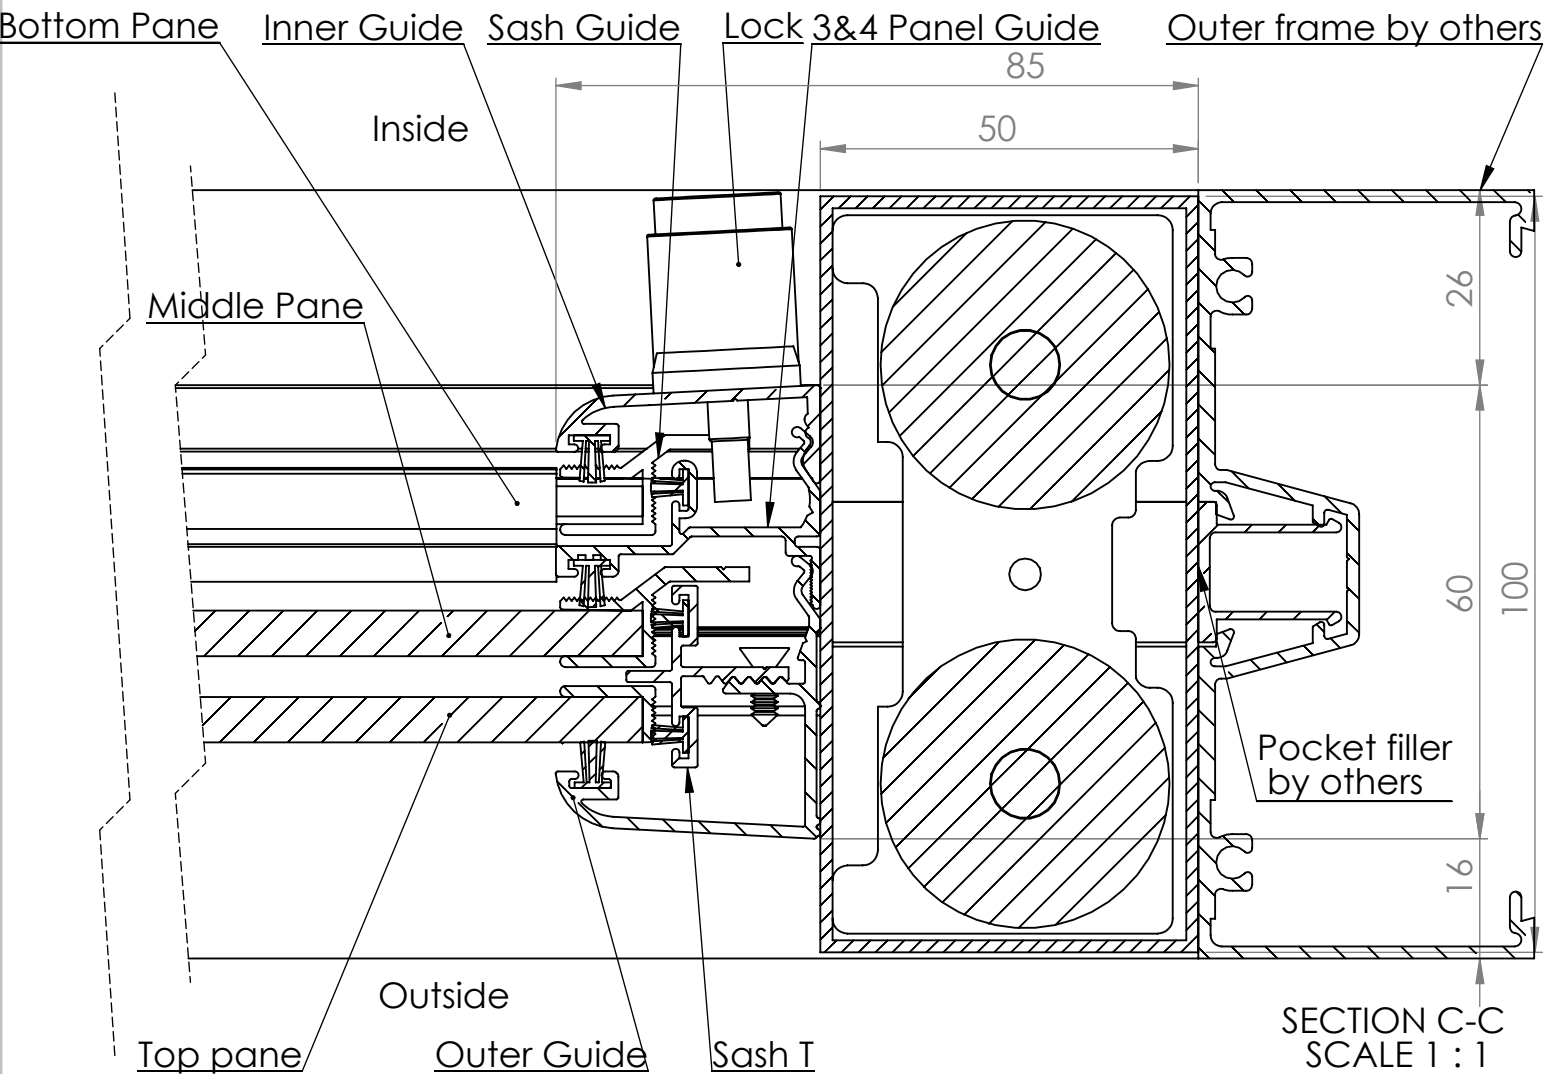

Pearl 6mm Servery Assembly 3PTBF 100-50 box

DATE	16/6/20	REVISION	3		A4
DWG NO.		For technical assistance contact (03) 97708708			SHEET 1 OF 2
					SCALE:1:10

Pearl 6mm Servery Assembly 3PTBF 100-50 box

DATE	26/8/20	REVISION	3		A4
DWG NO.	For technical assistance contact (03) 97708708			SHEET 2 OF 2	SCALE:1:10