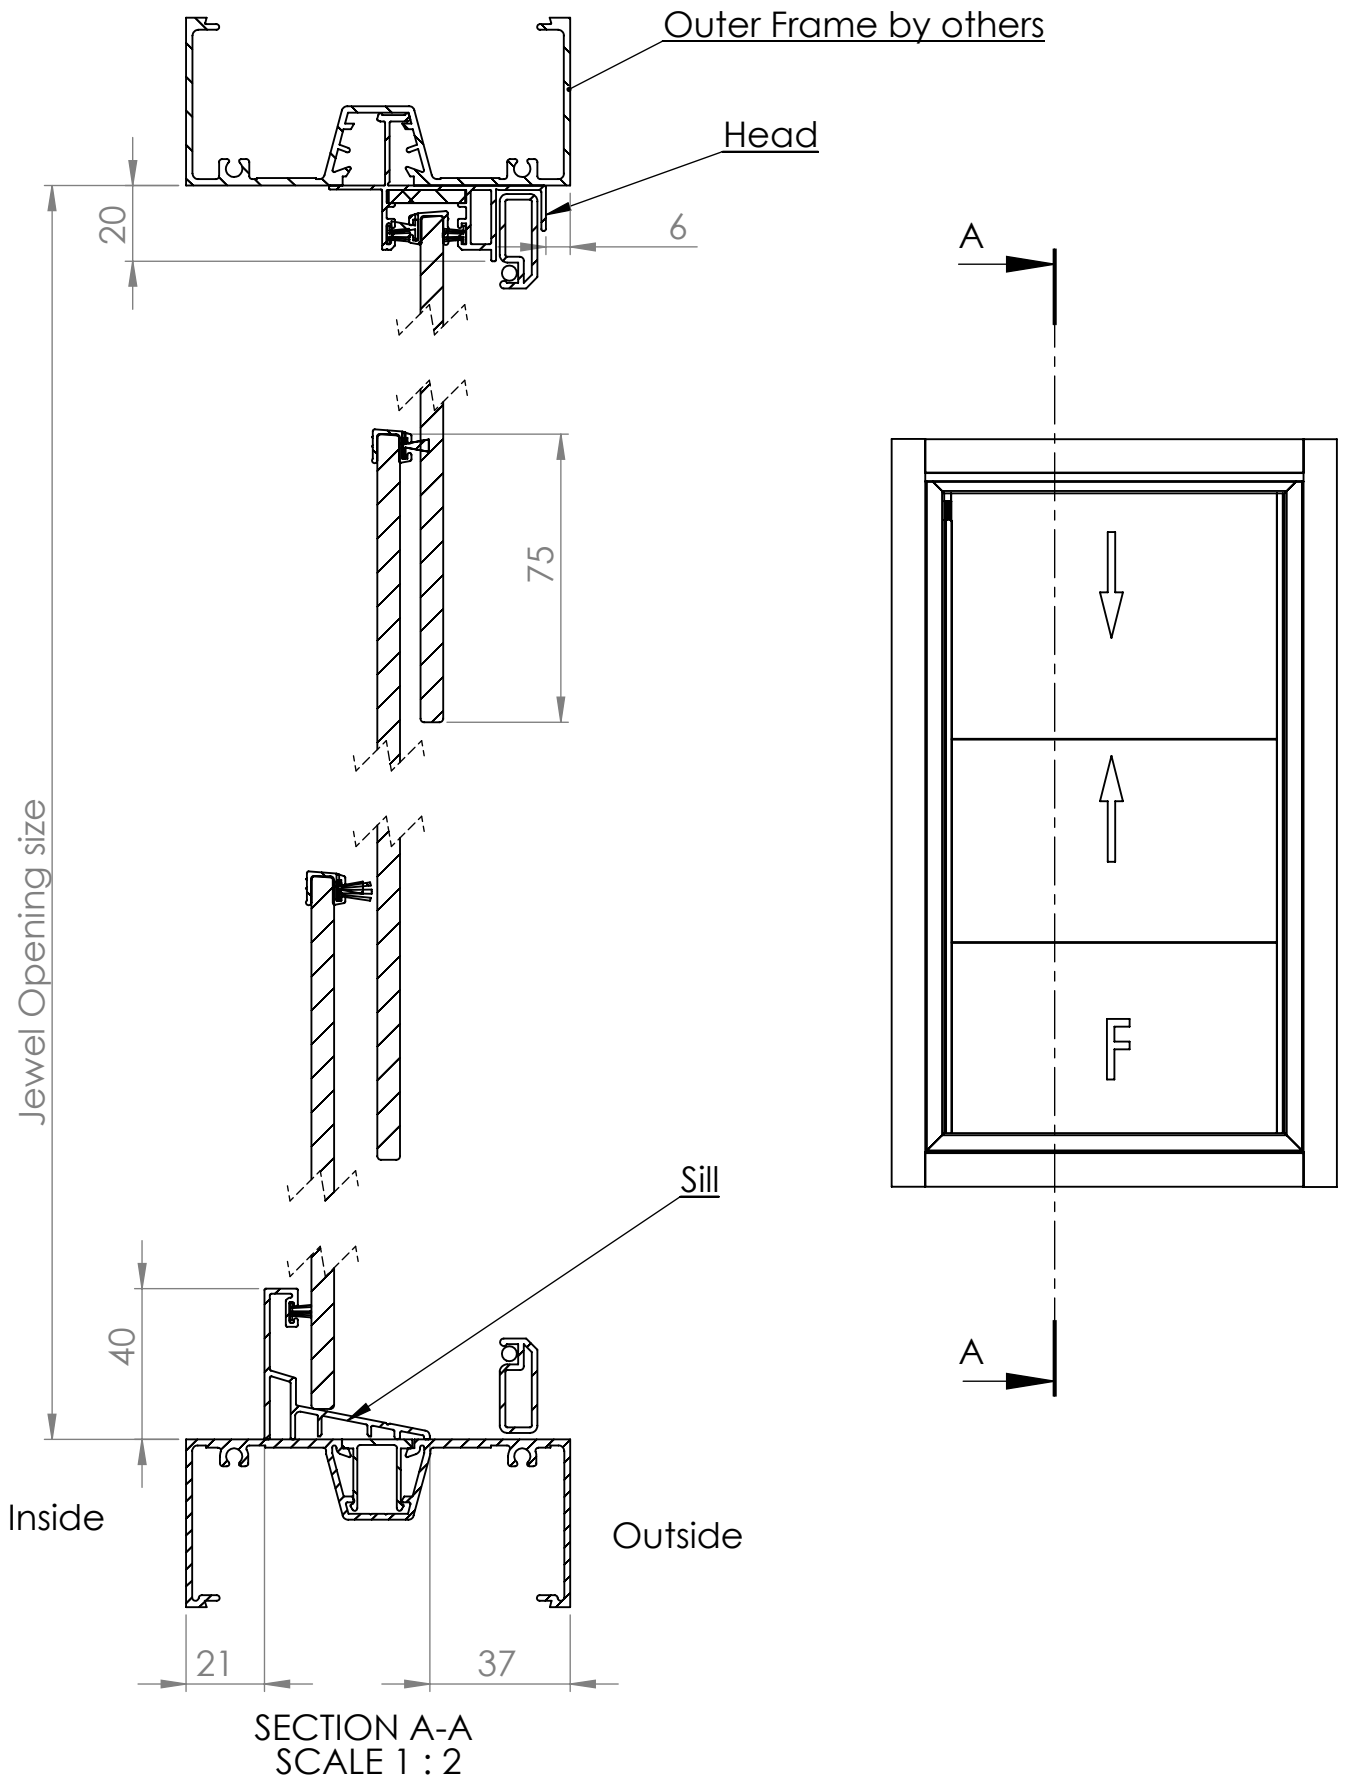

# Pearl 6mm Assembly 3PBF

# Pearl 6mm Assembly 3PBF

DATE

REVISION

A4

DWG NO.

For technical assistance contact (03) 97708708

SHEET 2 OF 2

SCALE:1:10