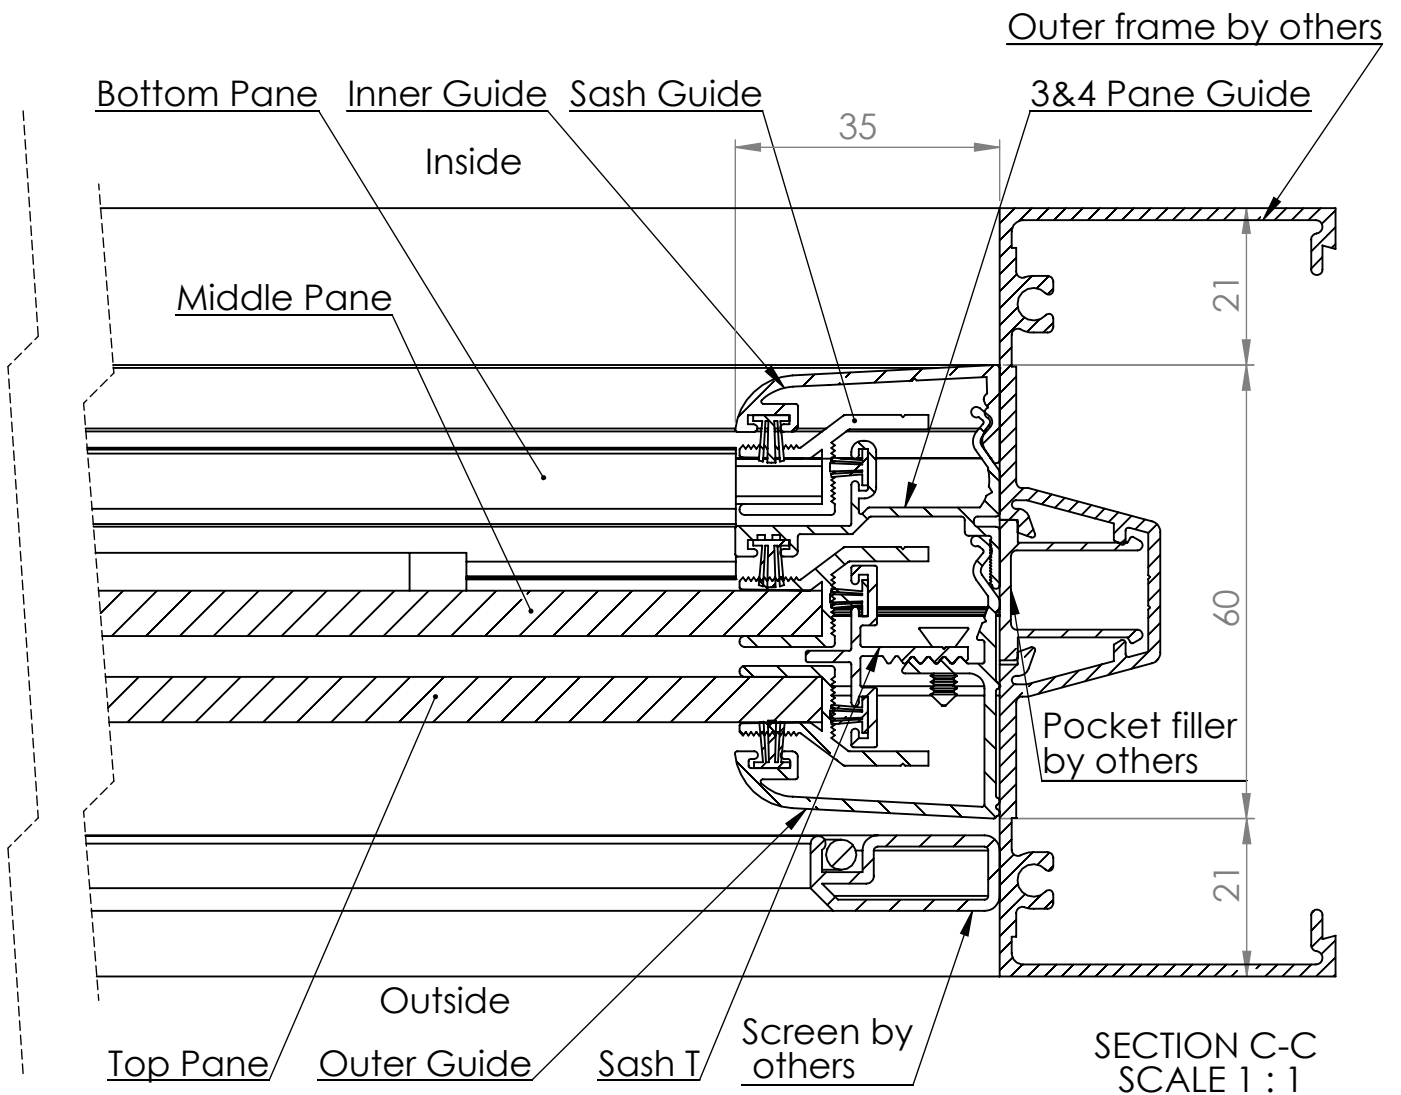

# Pearl 6mm Assembly 3PBF

# Pearl 6mm Assembly 3PBF

DATE

REVISION

A4

DWG NO.

For technical assistance contact (03) 97708708

SHEET 2 OF 2

SCALE:1:10