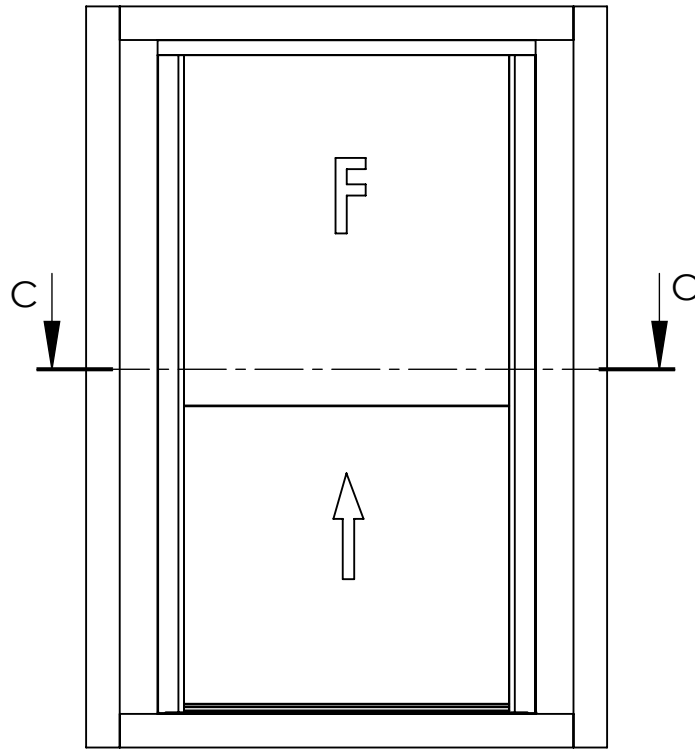

Pearl 6mm servery Assembly 2PTF 100 - 50 box

DATE	16/6/20	REVISION	3		A4
DWG. NO.	For technical assistance contact (03) 97708708			SHEET 1 OF 2	SCALE:1:10

Pearl 6mm servery Assembly 2PTF 100 - 50 box

Outer frame by Others

SECTION C-C
SCALE 1 : 1

DATE	16/6/20	REVISION	3		A4
DWG NO.	For technical assistance contact (03) 97708708			SHEET 2 OF 2	SCALE:1:10