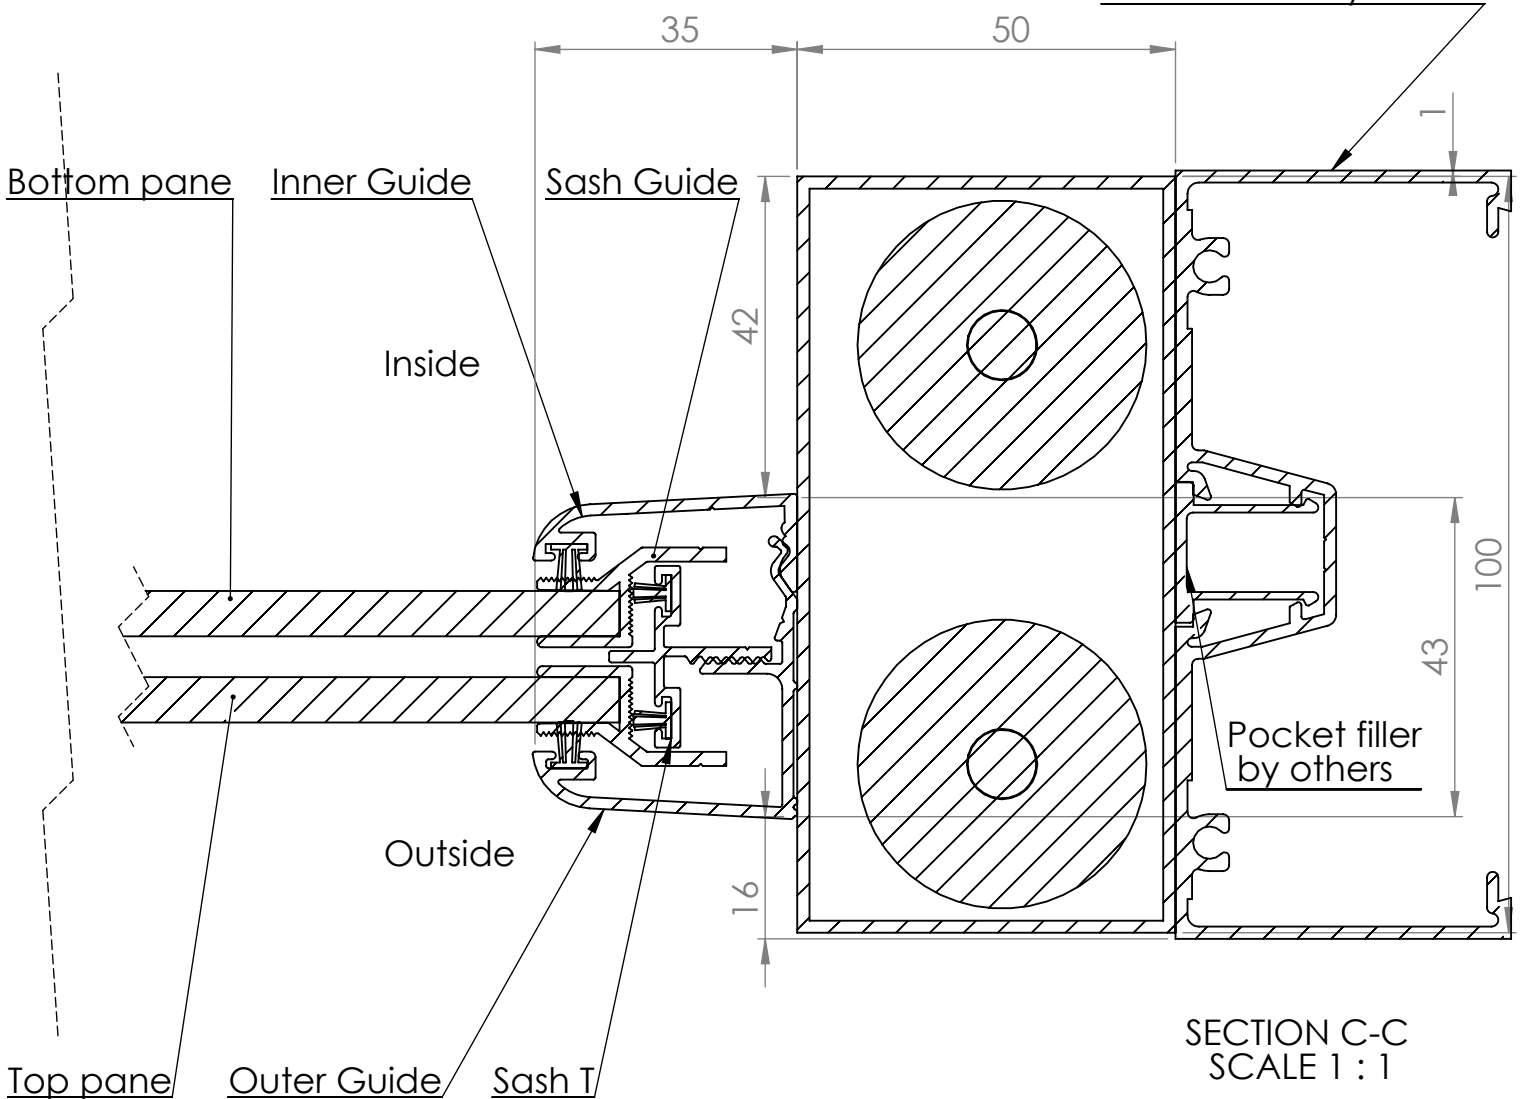

Pearl 6mm servery Assembly 2PTF 100 - 50 box

DATE	16/6/20	REVISION	3		A4
DWG. NO.	For technical assistance contact (03) 97708708			SHEET 1 OF 2	SCALE:1:10

Pearl 6mm servery Assembly 2PTF 100 - 50 box

Outer frame by Others

SECTION C-C
SCALE 1 : 1

DATE	16/6/20	REVISION	3		A4
DWG NO.	For technical assistance contact (03) 97708708			SHEET 2 OF 2	SCALE:1:10