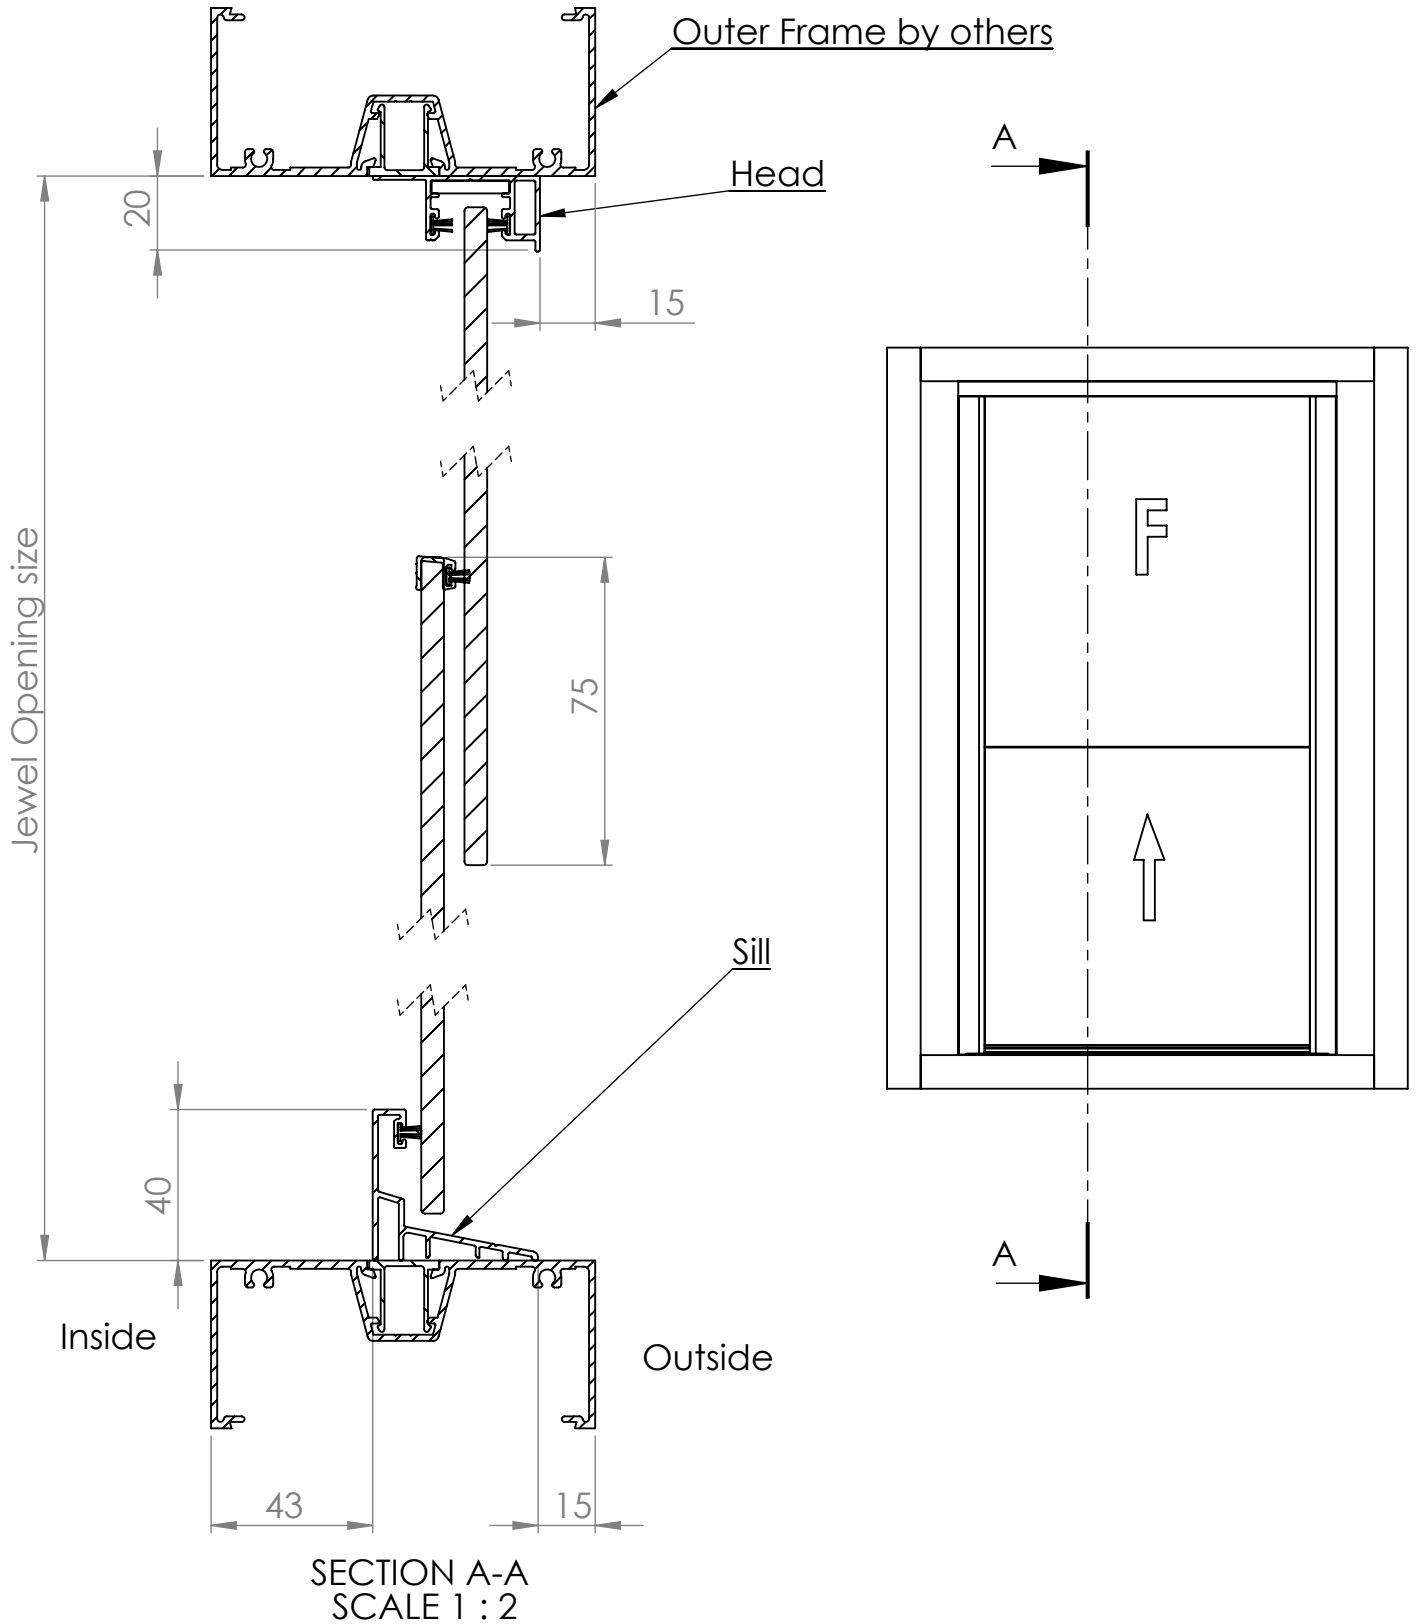

Pearl 6mm servery Assembly 2PTF 100 - 50 box

DATE	16/6/20	REVISION	3		A4
DWG. NO.	For technical assistance contact (03) 97708708			SHEET 1 OF 2	SCALE:1:10

Pearl 6mm servery Assembly 2PTF 100 - 50 box

Outer frame by Others

SECTION C-C
SCALE 1 : 1

DATE	16/6/20	REVISION	3		A4
DWG NO.	For technical assistance contact (03) 97708708			SHEET 2 OF 2	SCALE:1:10