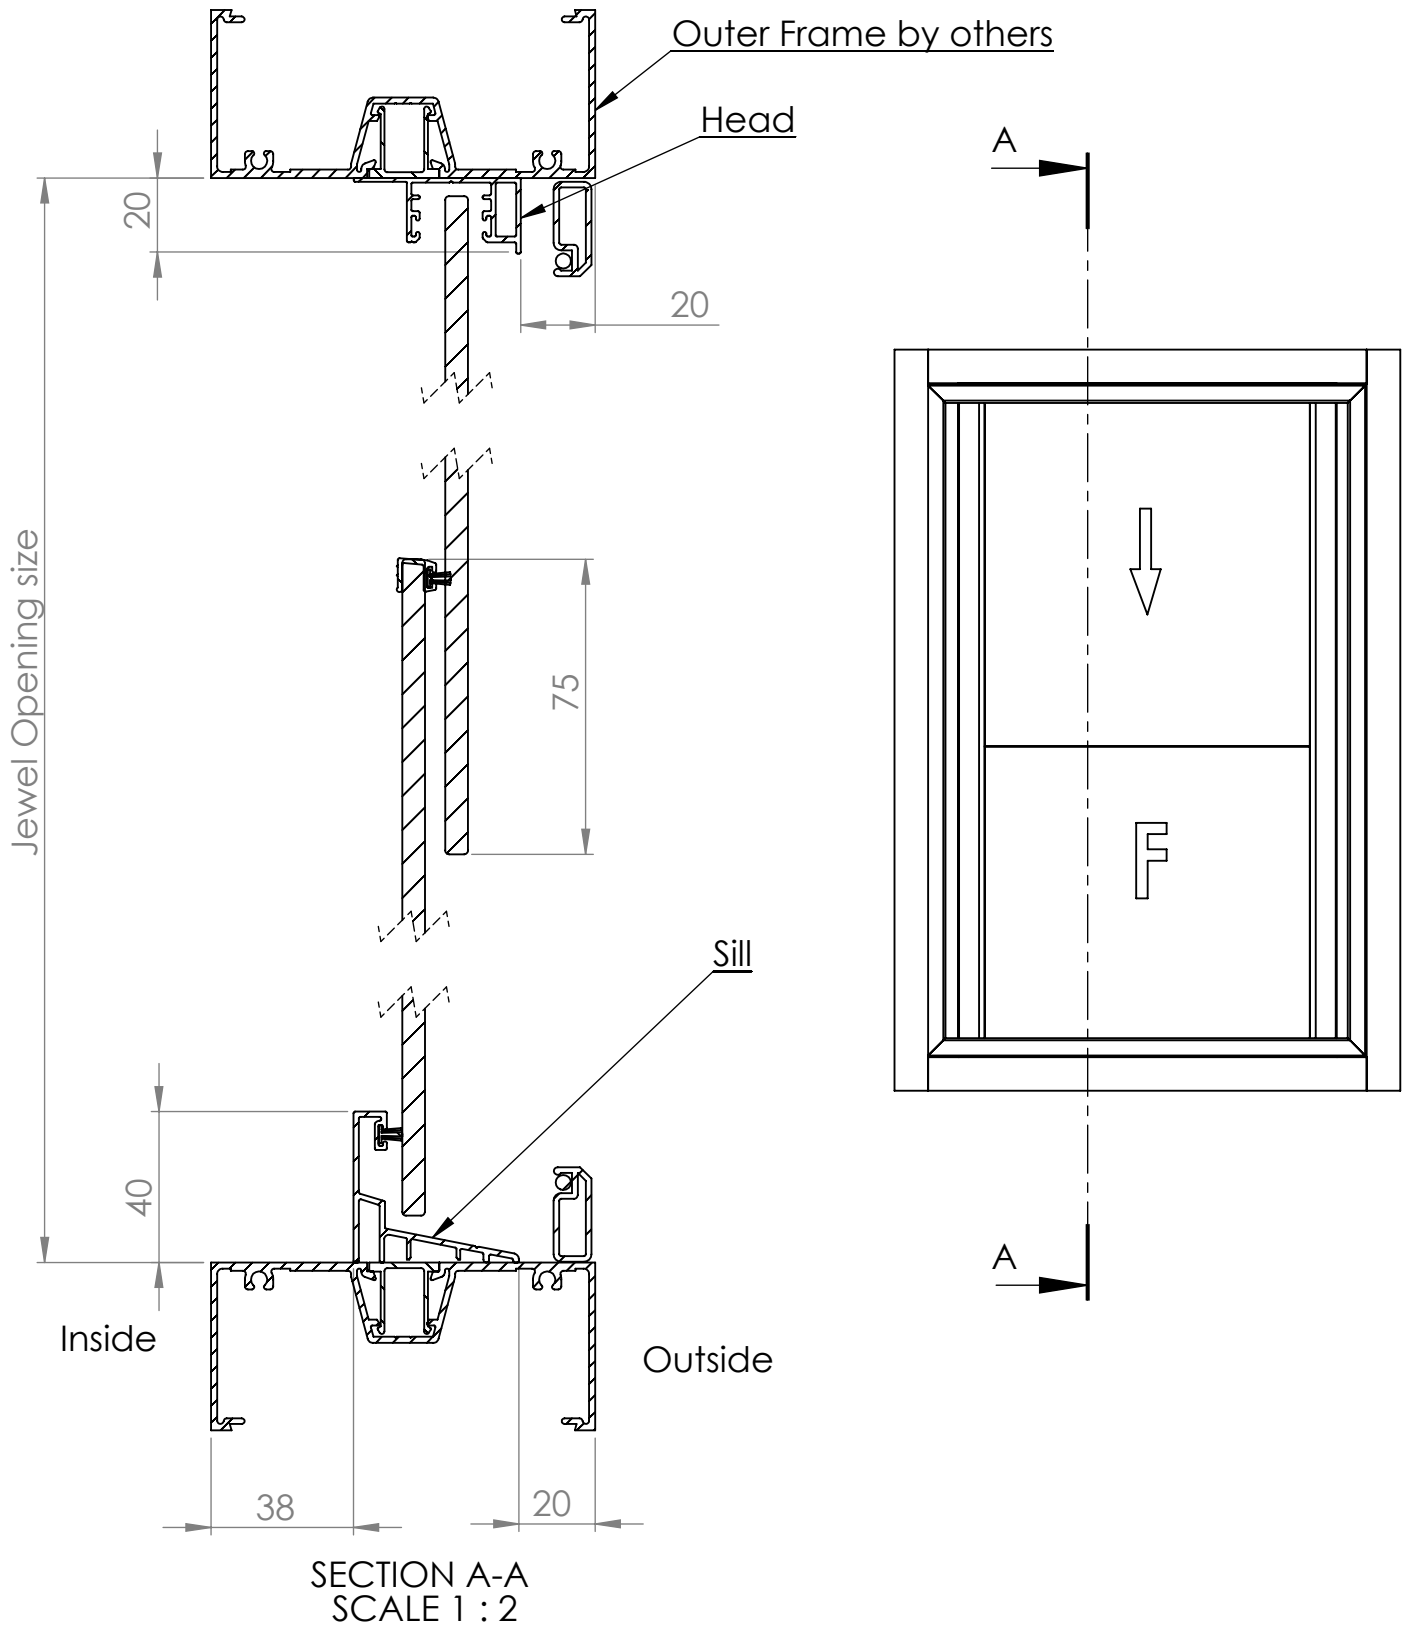

Pearl 6mm servery Assembly 2PBF

DATE	16/6/20	REVISION	3		A4
DWG NO.		For technical assistance contact (03) 97708708			SHEET 1 OF 2
					SCALE:1:10

Pearl 6mm servery Assembly 2PBF

DATE	16/6/20	REVISION	3		A4
DWG NO.	For technical assistance contact (03) 97708708			SHEET 2 OF 2	SCALE:1:10