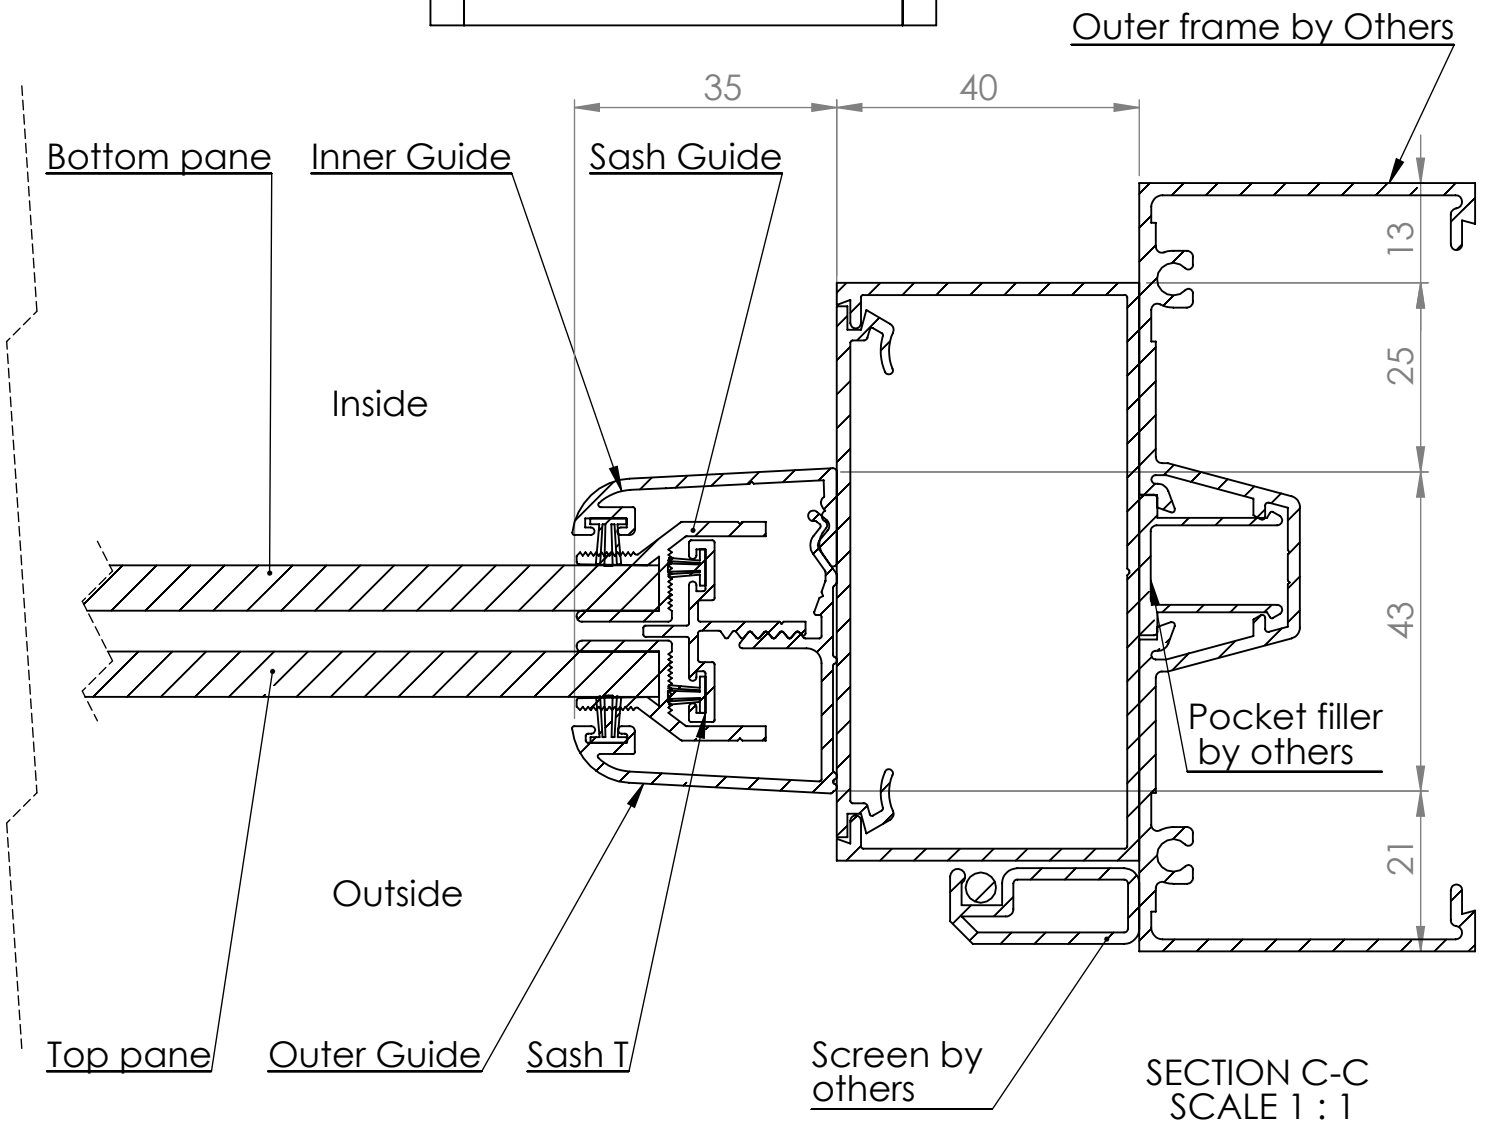

Pearl 6mm servery Assembly 2PBF

DATE	16/6/20	REVISION	3		A4
DWG NO.		For technical assistance contact (03) 97708708			SHEET 1 OF 2
					SCALE:1:10

Pearl 6mm servery Assembly 2PBF

DATE	16/6/20	REVISION	3		A4
DWG NO.	For technical assistance contact (03) 97708708			SHEET 2 OF 2	SCALE:1:10