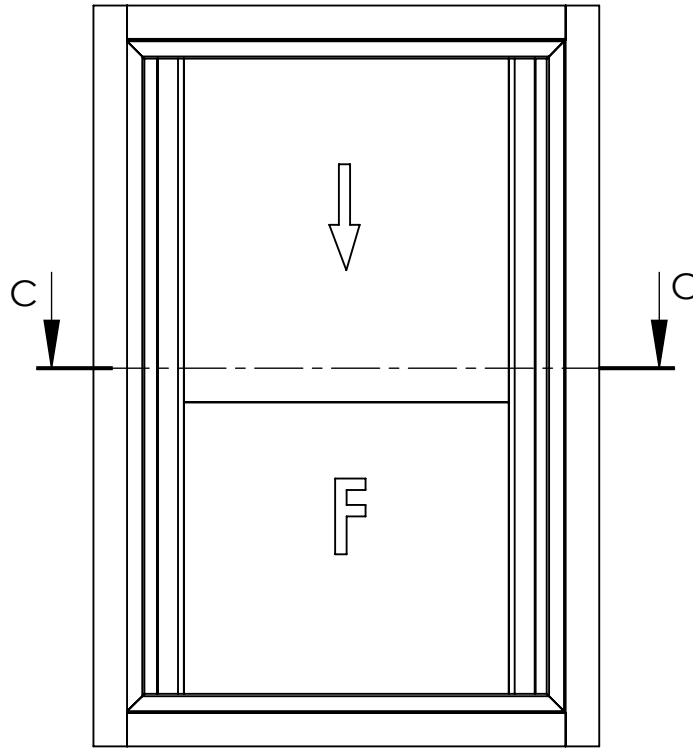

Pearl 6mm servery Assembly 2PBF

DATE	16/6/20	REVISION	3		A4
DWG NO.		For technical assistance contact (03) 97708708			SHEET 1 OF 2
					SCALE:1:10

Pearl 6mm servery Assembly 2PBF

DATE	16/6/20	REVISION	3		A4
DWG NO.	For technical assistance contact (03) 97708708			SHEET 2 OF 2	SCALE:1:10