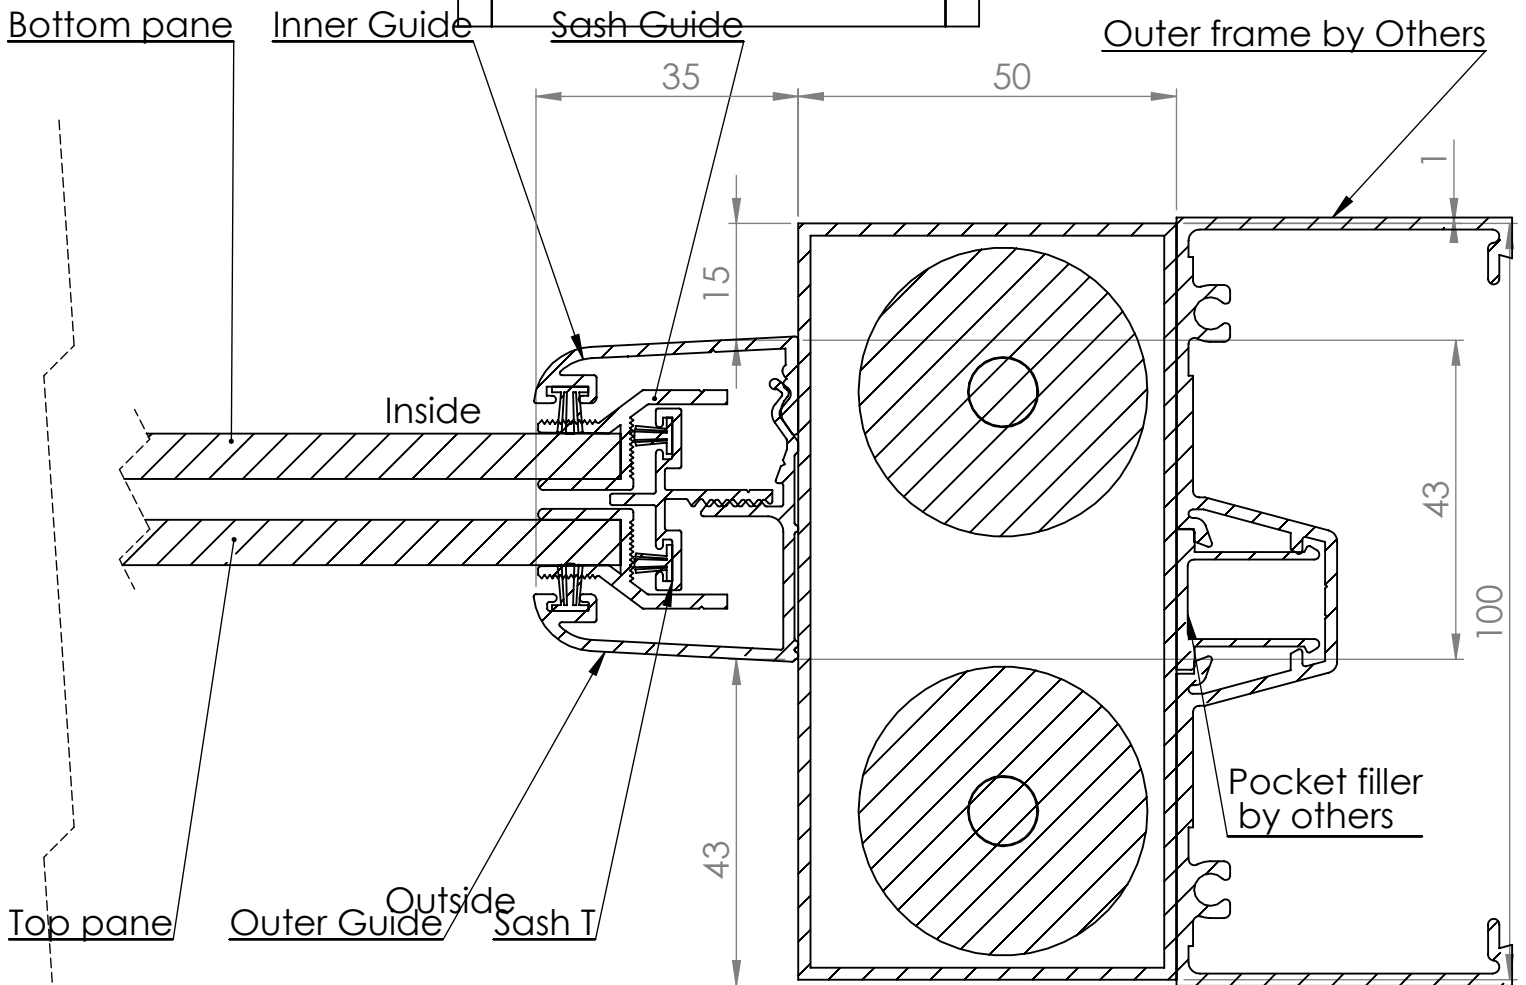

Pearl 6mm servery Assembly 2PBF 100 - 50 box

Pearl 6mm servery Assembly 2PBF 100 - 50 box

SECTION C-C
SCALE 1 : 1

DATE	16/6/20	REVISION	3		A4
DWG NO.	For technical assistance contact (03) 97708708			SHEET 2 OF 2	SCALE:1:10