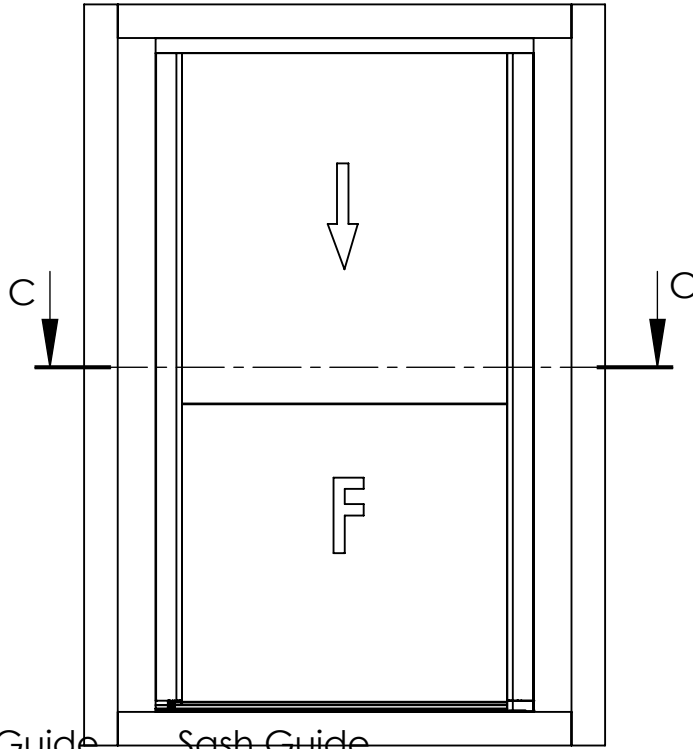

Pearl 6mm servery Assembly 2PBF 100 - 50 box

Pearl 6mm servery Assembly 2PBF 100 - 50 box

SECTION C-C
SCALE 1 : 1

DATE	16/6/20	REVISION	3		A4
DWG NO.	For technical assistance contact (03) 97708708			SHEET 2 OF 2	SCALE:1:10