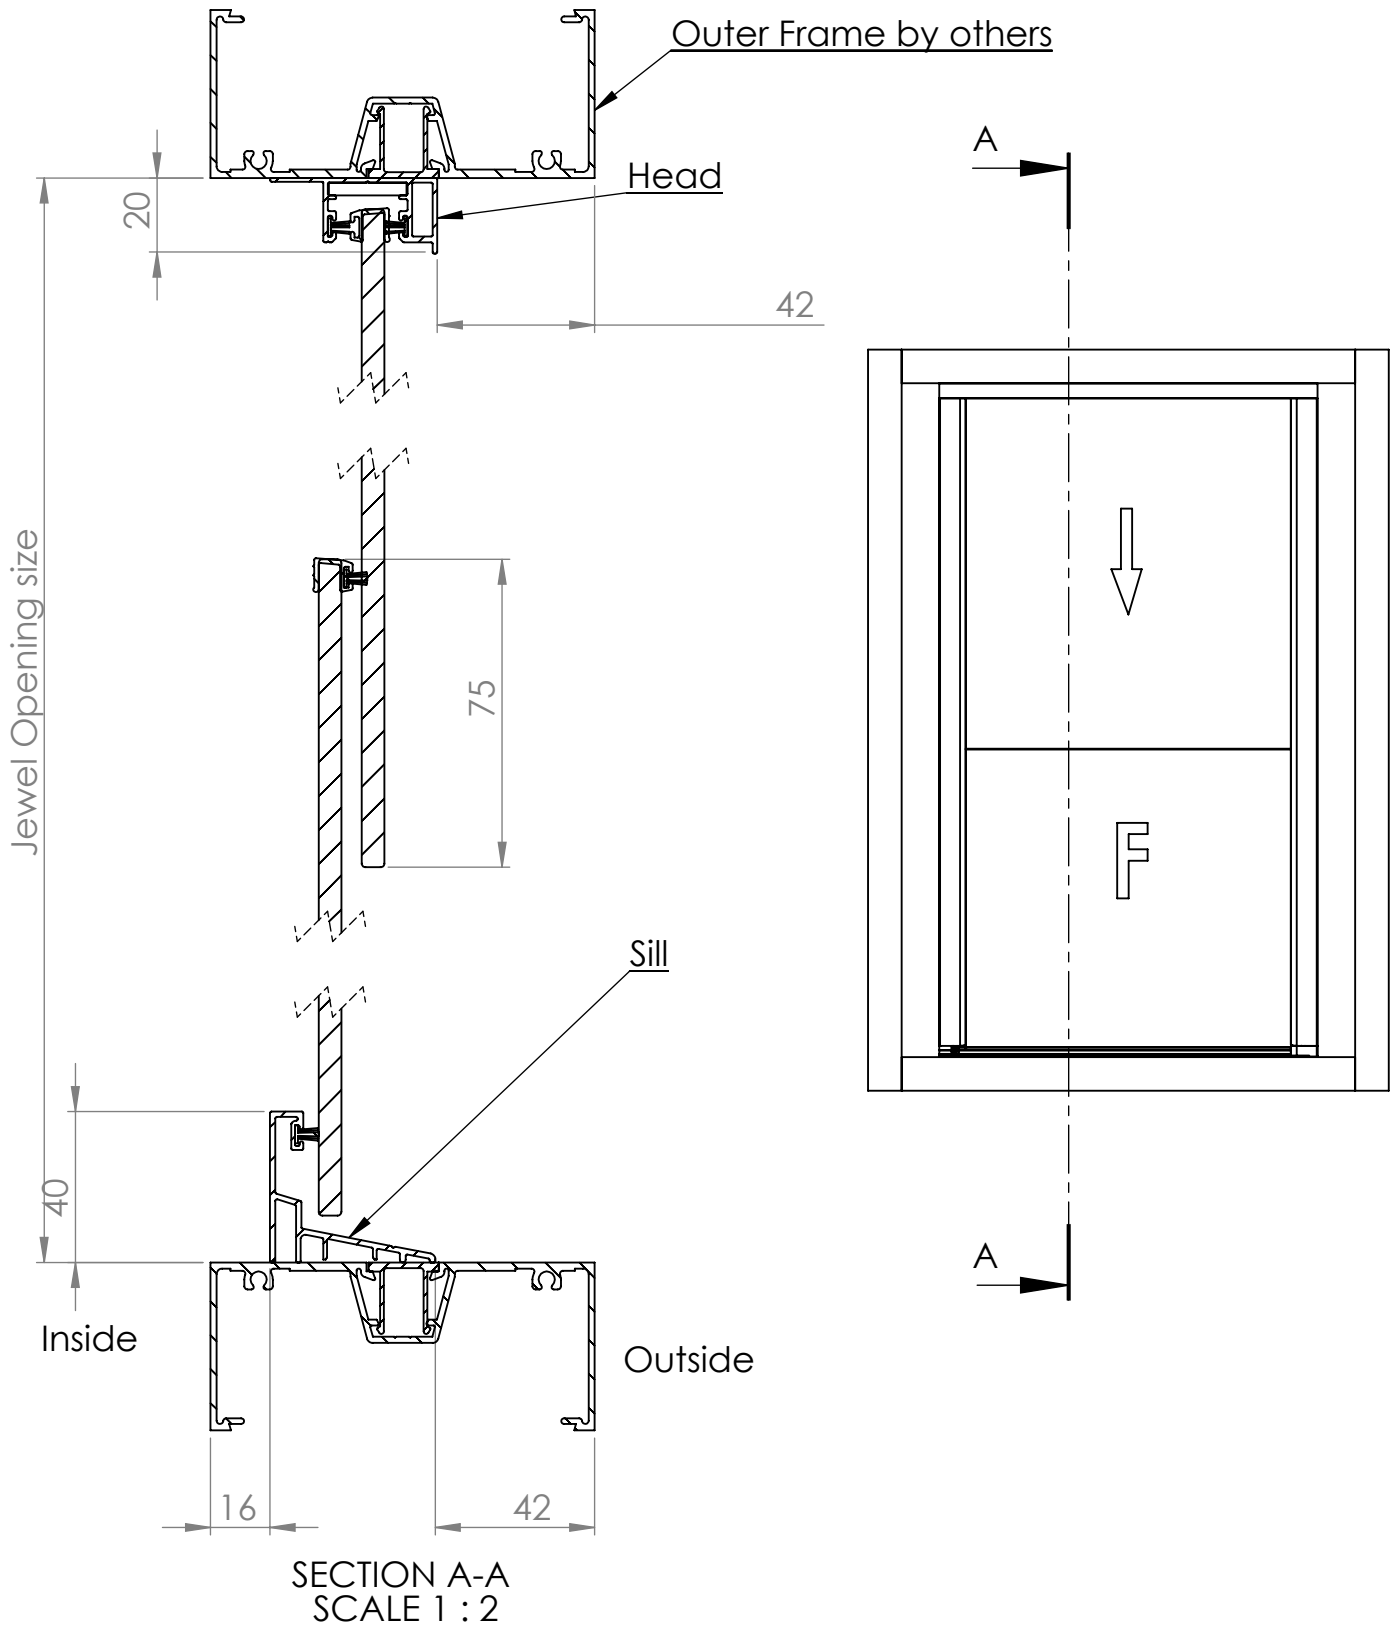

Pearl 6mm servery Assembly 2PBF 100 - 50 box

Pearl 6mm servery Assembly 2PBF 100 - 50 box

SECTION C-C
SCALE 1 : 1

DATE	16/6/20	REVISION	3		A4
DWG NO.	For technical assistance contact (03) 97708708			SHEET 2 OF 2	SCALE:1:10