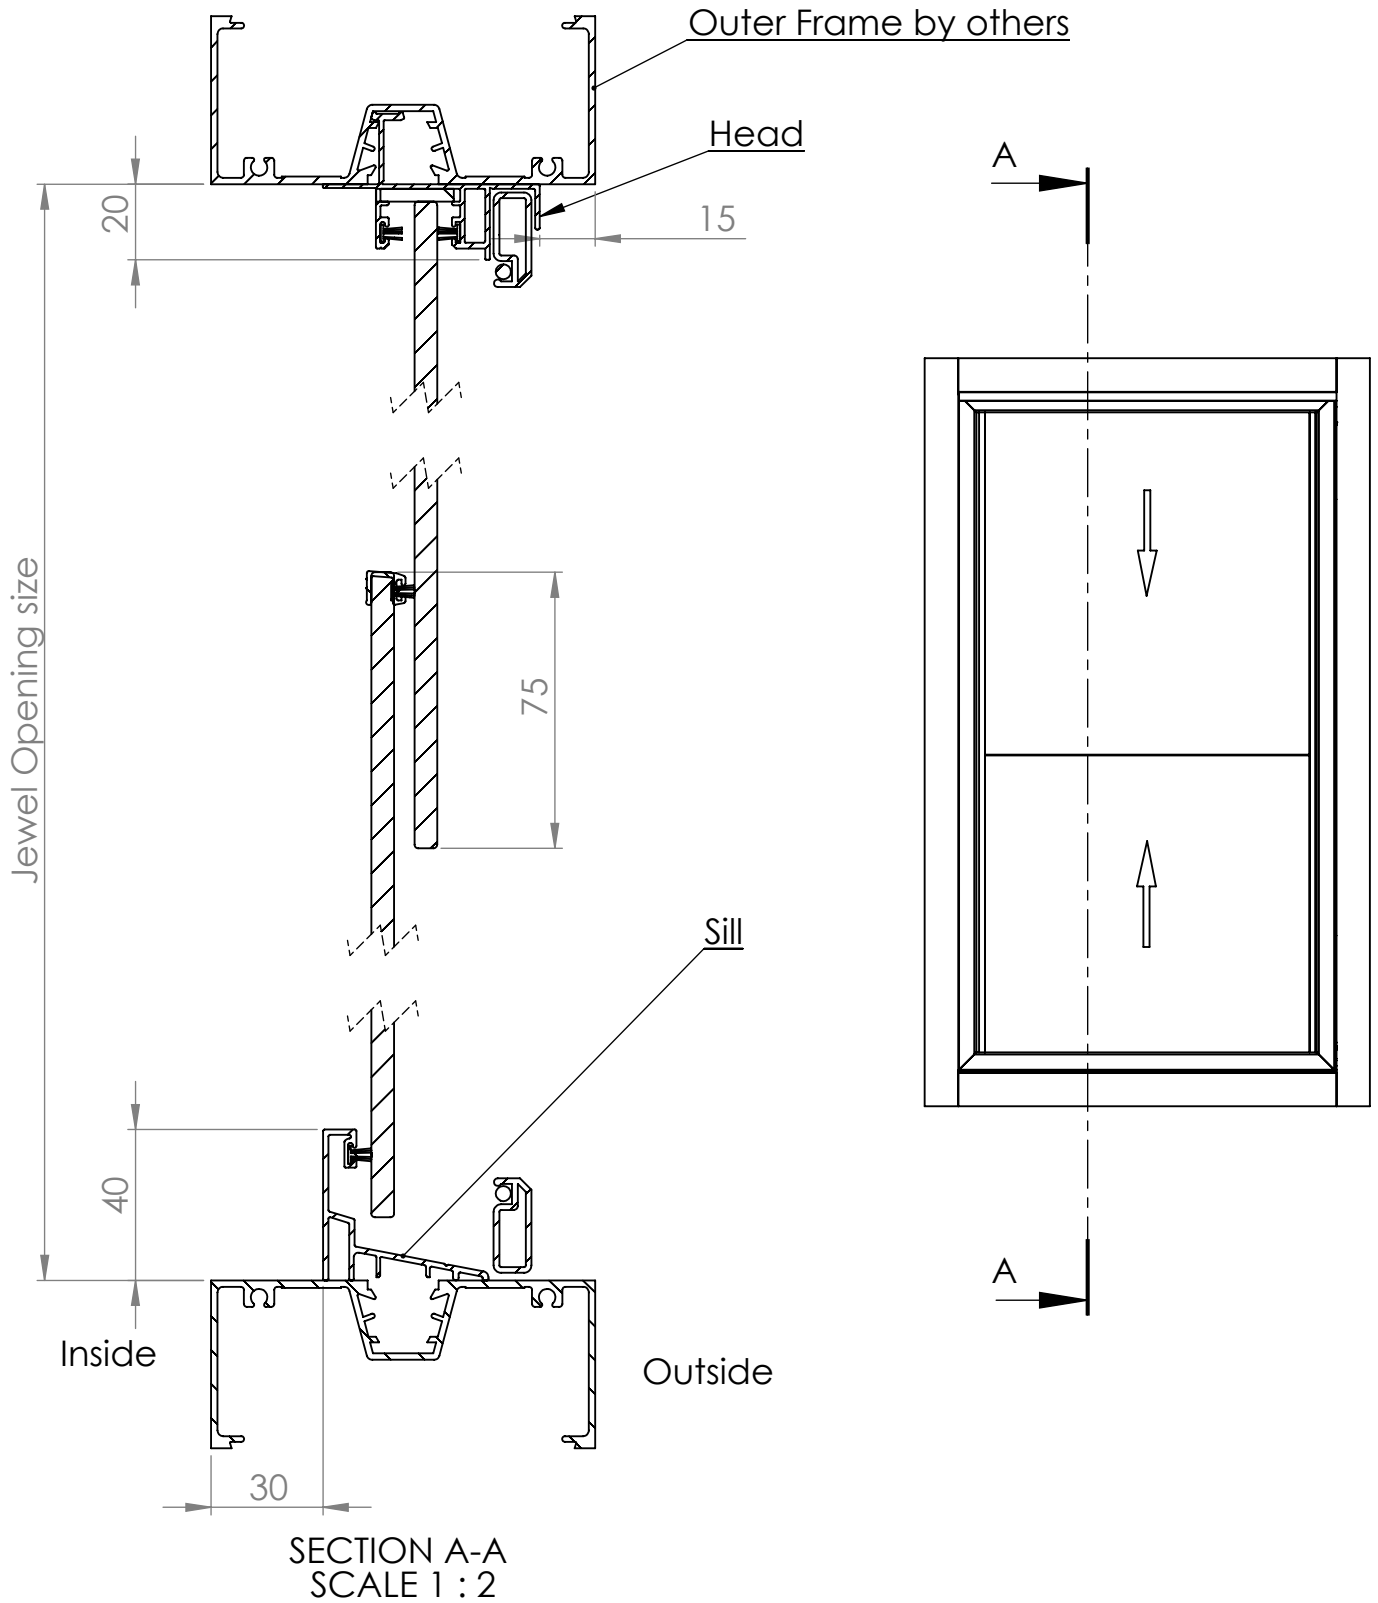

Pearl 6mm Assembly 2P

DATE	2/4/20	REVISION	2		A4
DWG. NO.	For technical assistance contact (03) 97708708			SHEET 1 OF 2	SCALE:1:10

Pearl 6mm Assembly 2P

DATE

REVISION

A4

DWG NO.

For technical assistance contact (03) 97708708

SHEET 2 OF 2

SCALE:1:10