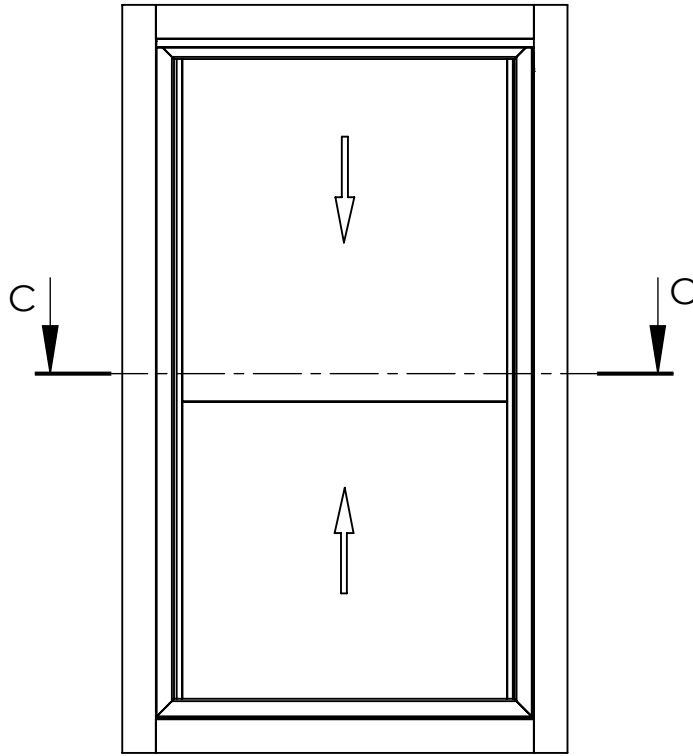

Pearl 6mm Assembly 2P

DATE	2/4/20	REVISION	2		A4
DWG. NO.	For technical assistance contact (03) 97708708			SHEET 1 OF 2	SCALE:1:10

Pearl 6mm Assembly 2P

DATE

REVISION

A4

DWG NO.

For technical assistance contact (03) 97708708

SHEET 2 OF 2

SCALE:1:10