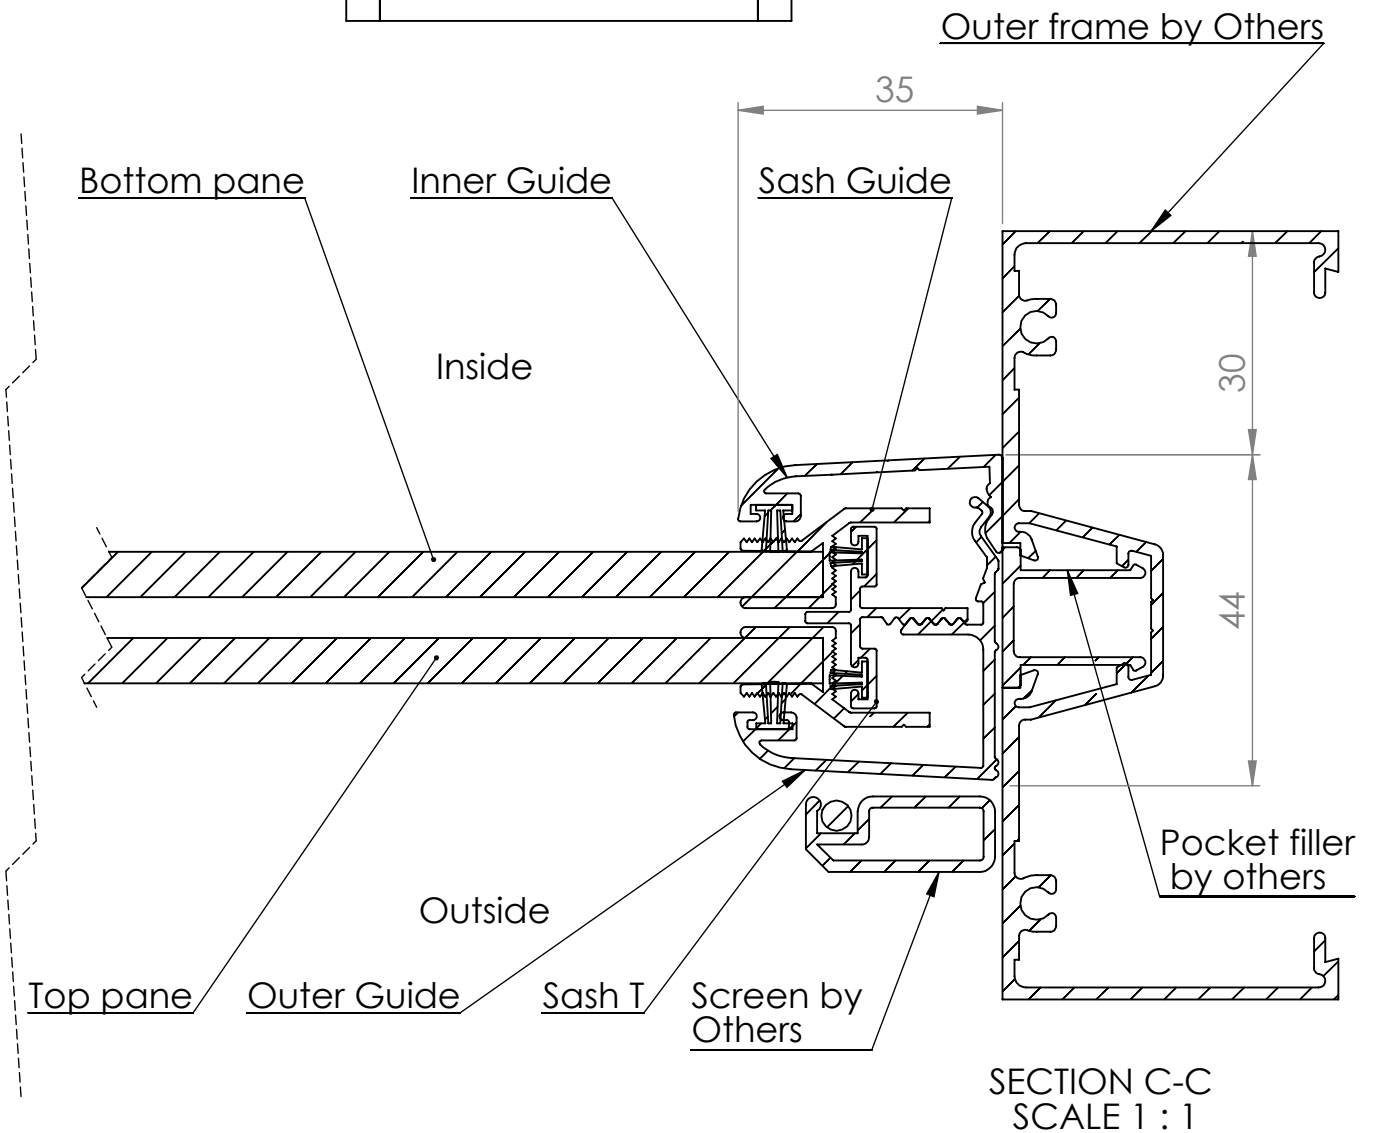

Pearl 6mm Assembly 2P

DATE	2/4/20	REVISION	2		A4
DWG. NO.	For technical assistance contact (03) 97708708			SHEET 1 OF 2	SCALE:1:10

Pearl 6mm Assembly 2P

DATE

REVISION

A4

DWG NO.

For technical assistance contact (03) 97708708

SHEET 2 OF 2

SCALE:1:10