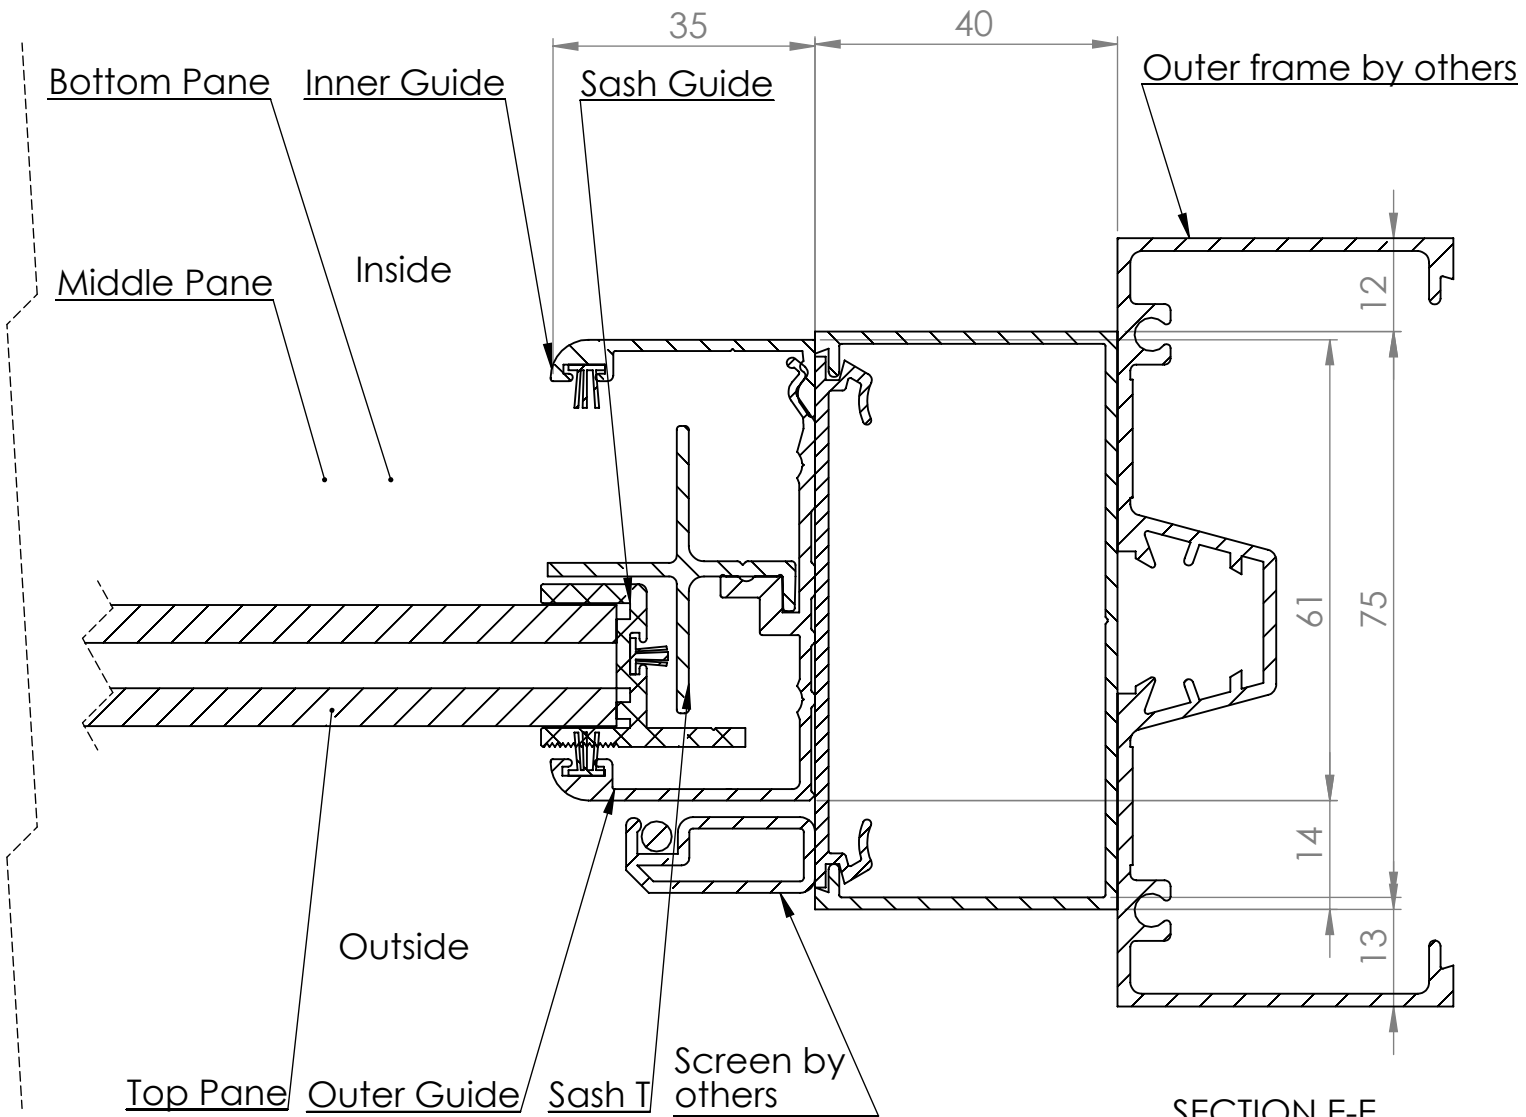

Pearl 16mm Servery Assembly 3PTBF

DATE	17/6/20	REVISION	3		A4
DWG NO.		For technical assistance contact (03) 97708708			SHEET 1 OF 2
					SCALE:1:10

Pearl 16mm Servery Assembly 3PTBF

SECTION E-E
SCALE 1 : 1

DATE	17/6/20	REVISION	3		A4
DWG NO.	For technical assistance contact (03) 97708708			SHEET 2 OF 2	SCALE:1:10