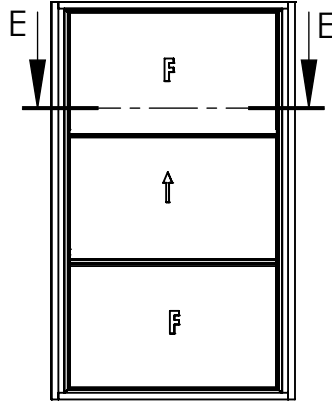

Pearl 16mm Servery Assembly 3PTBF

DATE	17/6/20	REVISION	3		A4
DWG NO.		For technical assistance contact (03) 97708708			SHEET 1 OF 2
					SCALE:1:10

Pearl 16mm Servery Assembly 3PTBF

SECTION E-E
SCALE 1 : 1

DATE	17/6/20	REVISION	3		A4
DWG NO.	For technical assistance contact (03) 97708708			SHEET 2 OF 2	SCALE:1:10