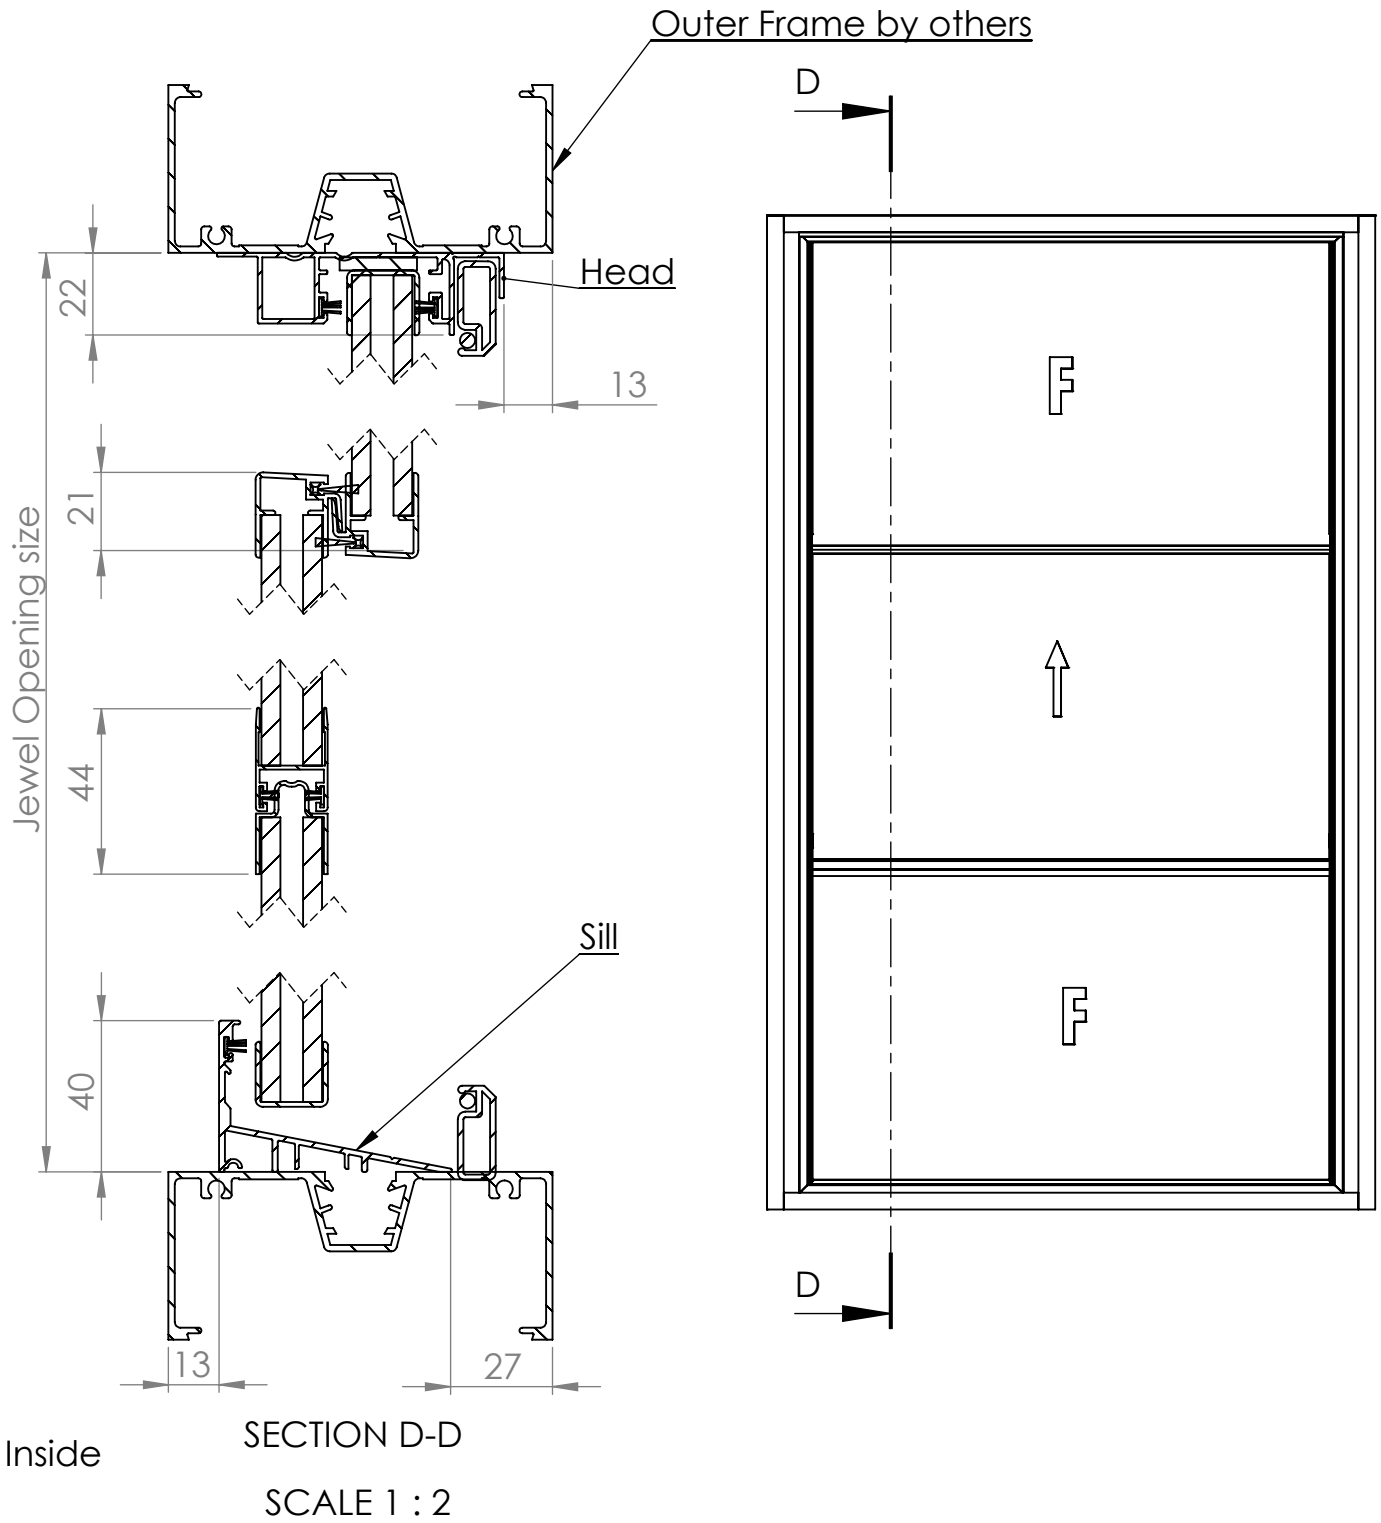

Pearl 16mm Servery Assembly 3PTBF

DATE	17/6/20	REVISION	3		A4
DWG NO.		For technical assistance contact (03) 97708708			SHEET 1 OF 2
					SCALE:1:10

Pearl 16mm Servery Assembly 3PTBF

SECTION E-E
SCALE 1 : 1

DATE	17/6/20	REVISION	3		A4
DWG NO.	For technical assistance contact (03) 97708708			SHEET 2 OF 2	SCALE:1:10