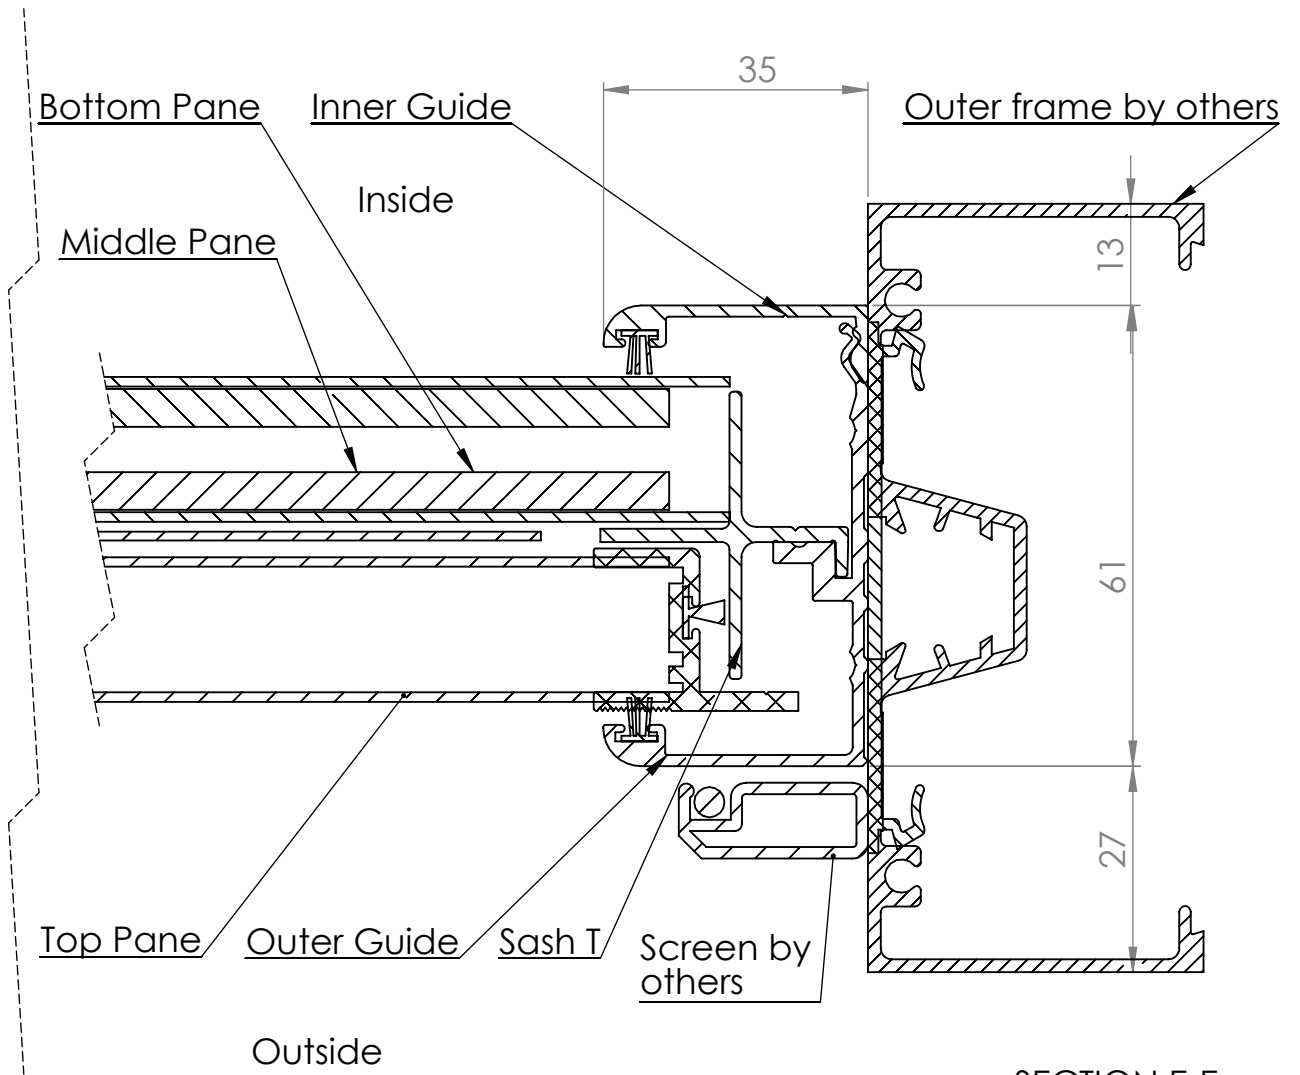

Pearl 16mm Assembly 3PBF

DATE

16/6/20

REVISION

3

DWG NO.

For technical assistance contact (03) 97708708

SHEET 1 OF 2

SCALE:1:10

A4

Pearl 16mm Assembly 3PBF

SECTION E-E
SCALE 1 : 1

DATE	17/6/20	REVISION	3		A4
DWG NO.	For technical assistance contact (03) 97708708			SHEET 2 OF 2	SCALE:1:10