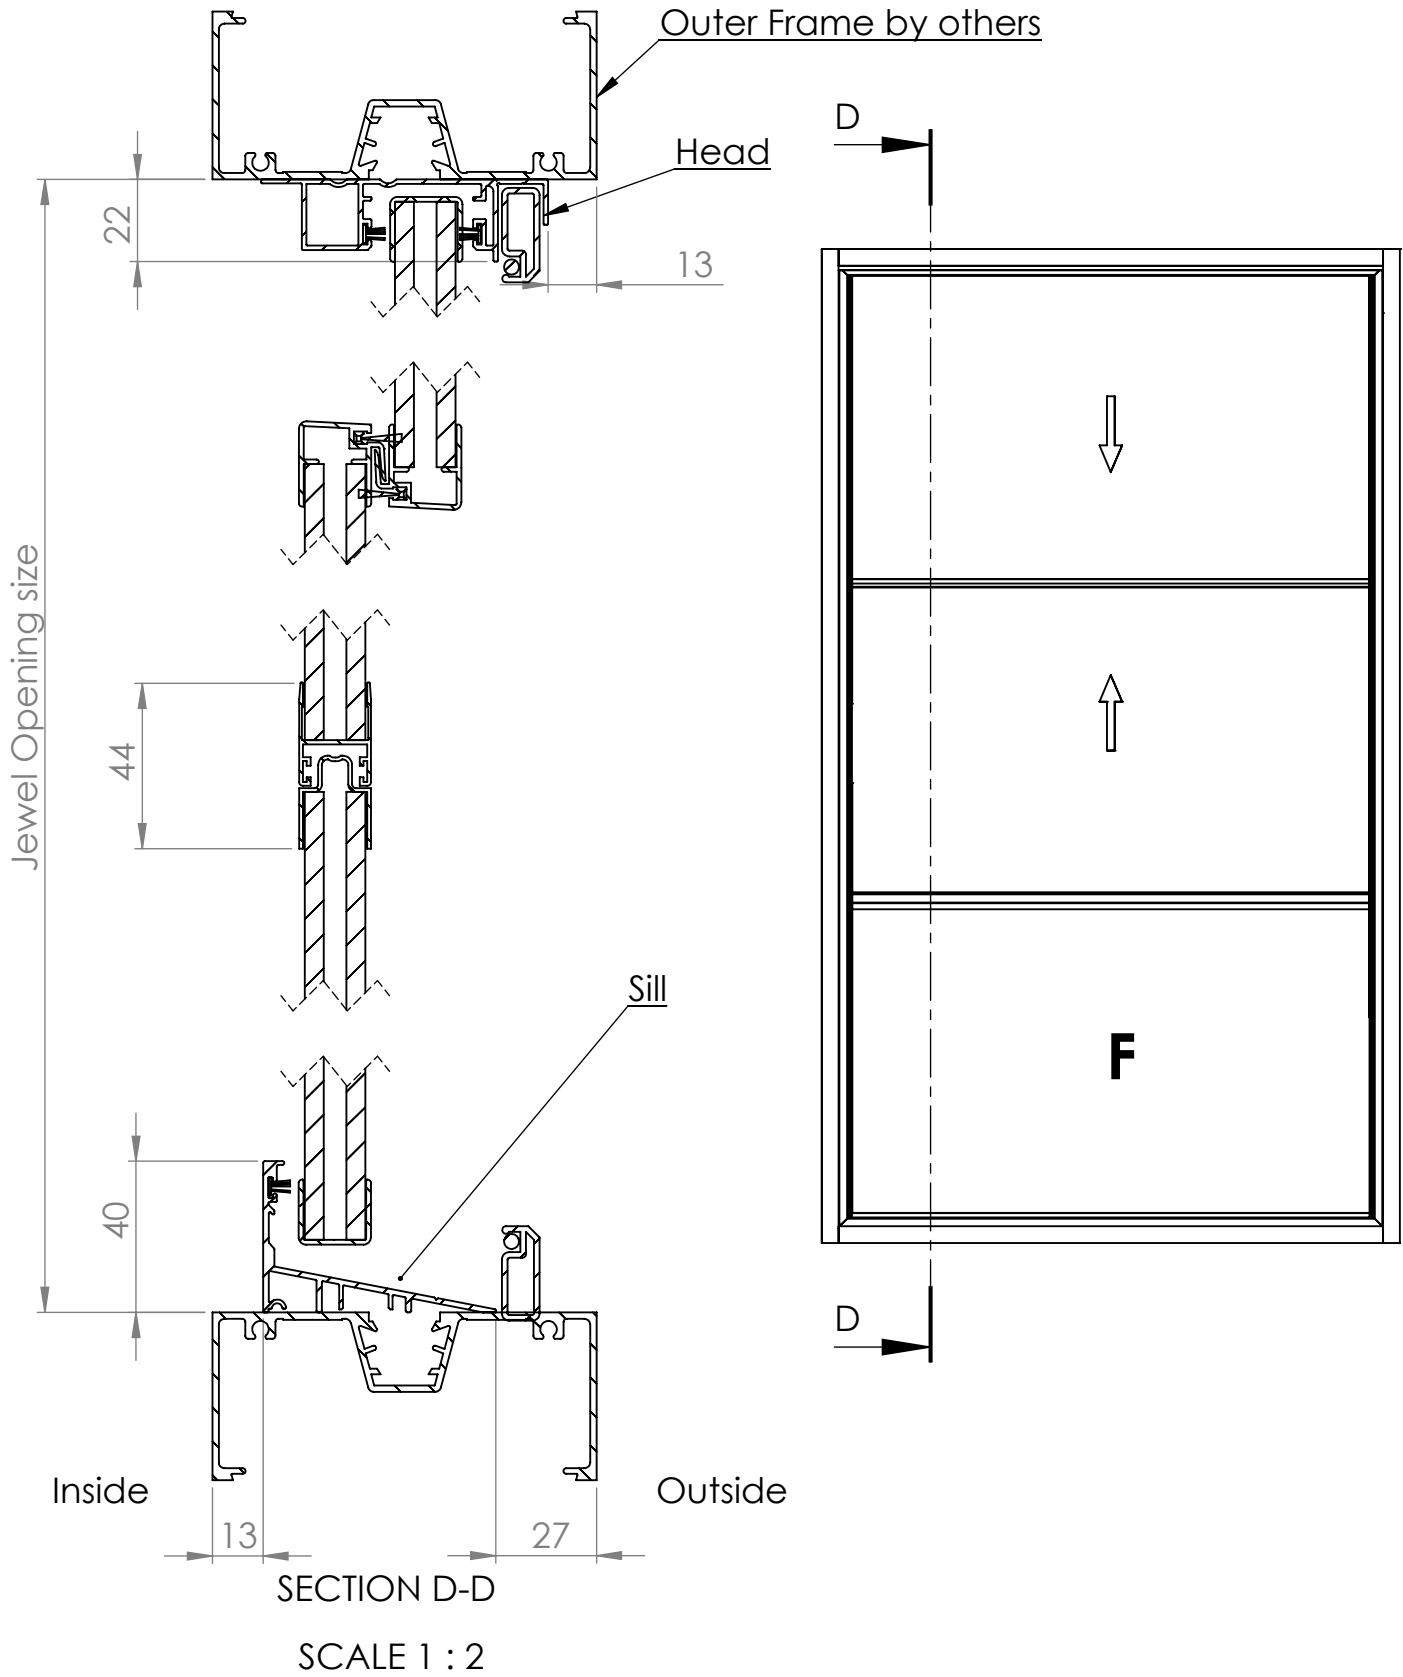

Pearl 16mm Assembly 3PBF

DATE

16/6/20

REVISION

3

DWG NO.

For technical assistance contact (03) 97708708

SHEET 1 OF 2

SCALE:1:10

A4

Pearl 16mm Assembly 3PBF

SECTION E-E
SCALE 1 : 1

DATE	17/6/20	REVISION	3		A4
DWG NO.	For technical assistance contact (03) 97708708			SHEET 2 OF 2	SCALE:1:10