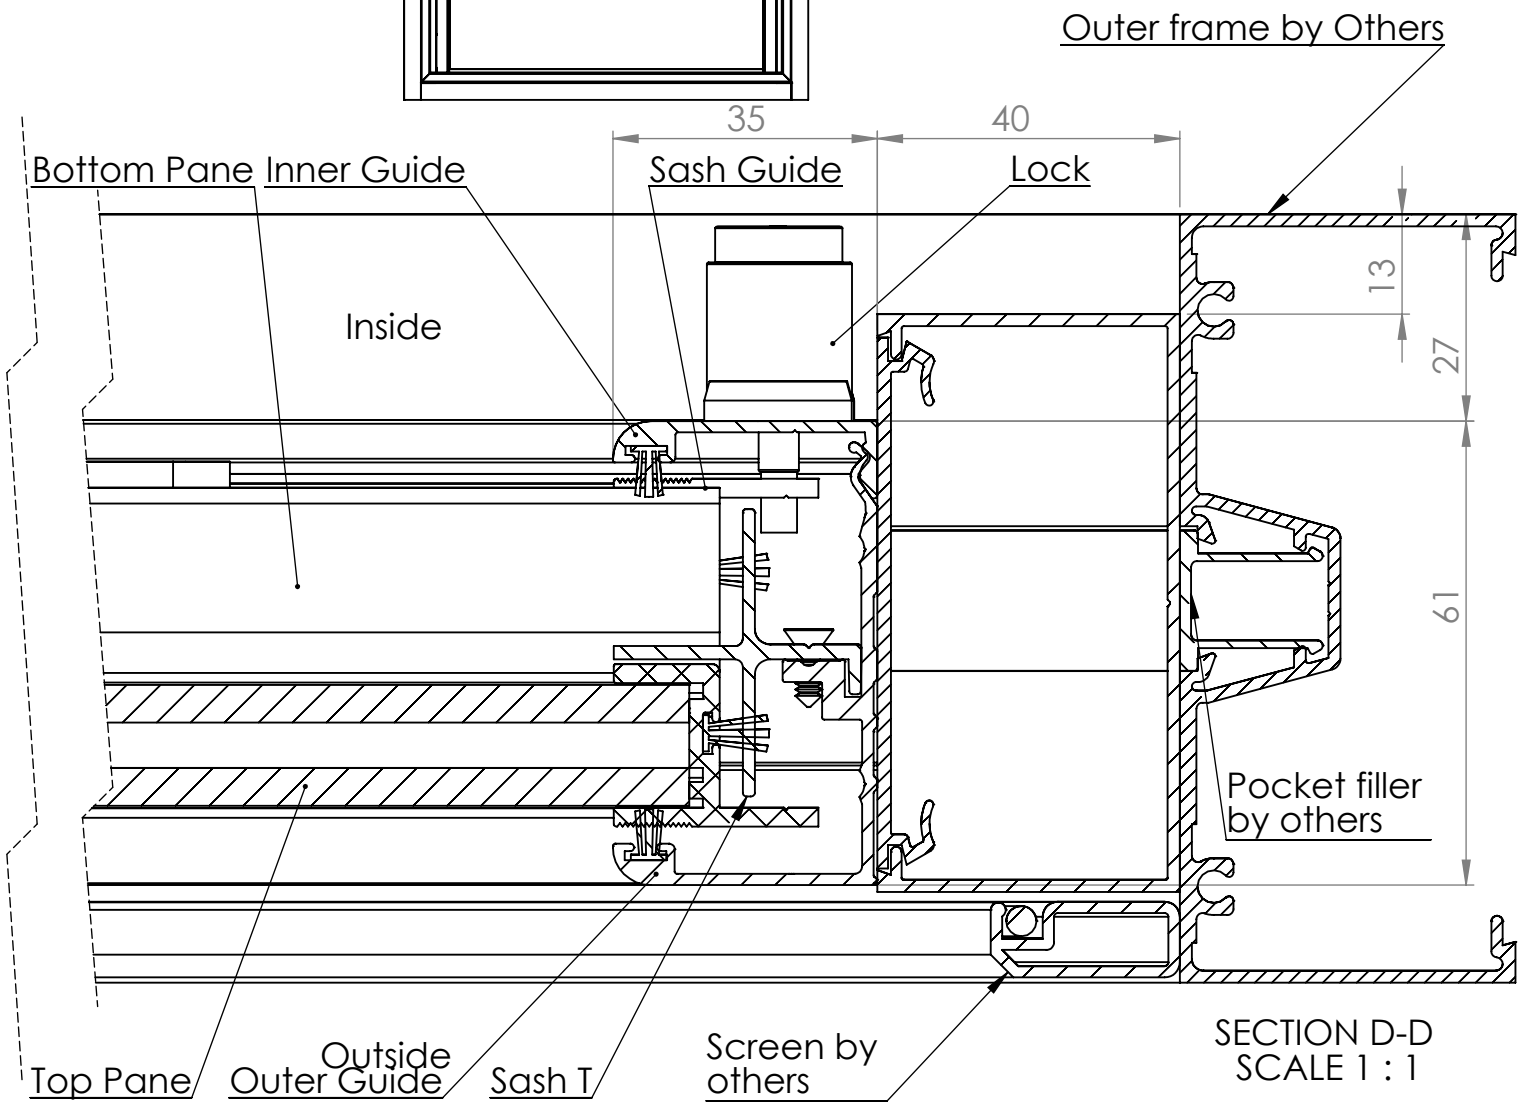

Pearl 16mm servery Assembly 2PTF

SECTION E-E
SCALE 1 : 2

DATE	17/6/20	REVISION	3		A4
DWG NO.	For technical assistance contact (03) 97708708			SHEET 1 OF 2	SCALE:1:10

Pearl 16mm servery Assembly 2PTF

SECTION D-D
SCALE 1 : 1

DATE	REVISION	A4
DWG NO.	For technical assistance contact (03) 97708708	SHEET 2 OF 2 SCALE:1:10