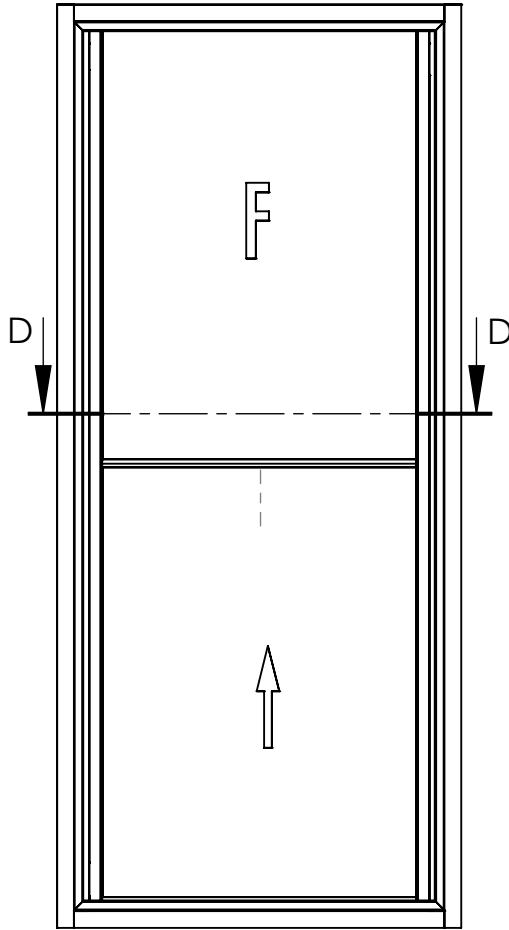

Pearl 16mm servery Assembly 2PTF

SECTION E-E
SCALE 1 : 2

DATE	17/6/20	REVISION	3		A4
DWG NO.	For technical assistance contact (03) 97708708			SHEET 1 OF 2	SCALE:1:10

Pearl 16mm servery Assembly 2PTF

SECTION D-D
SCALE 1 : 1

DATE	REVISION	A4
DWG NO.	For technical assistance contact (03) 97708708	SHEET 2 OF 2 SCALE:1:10