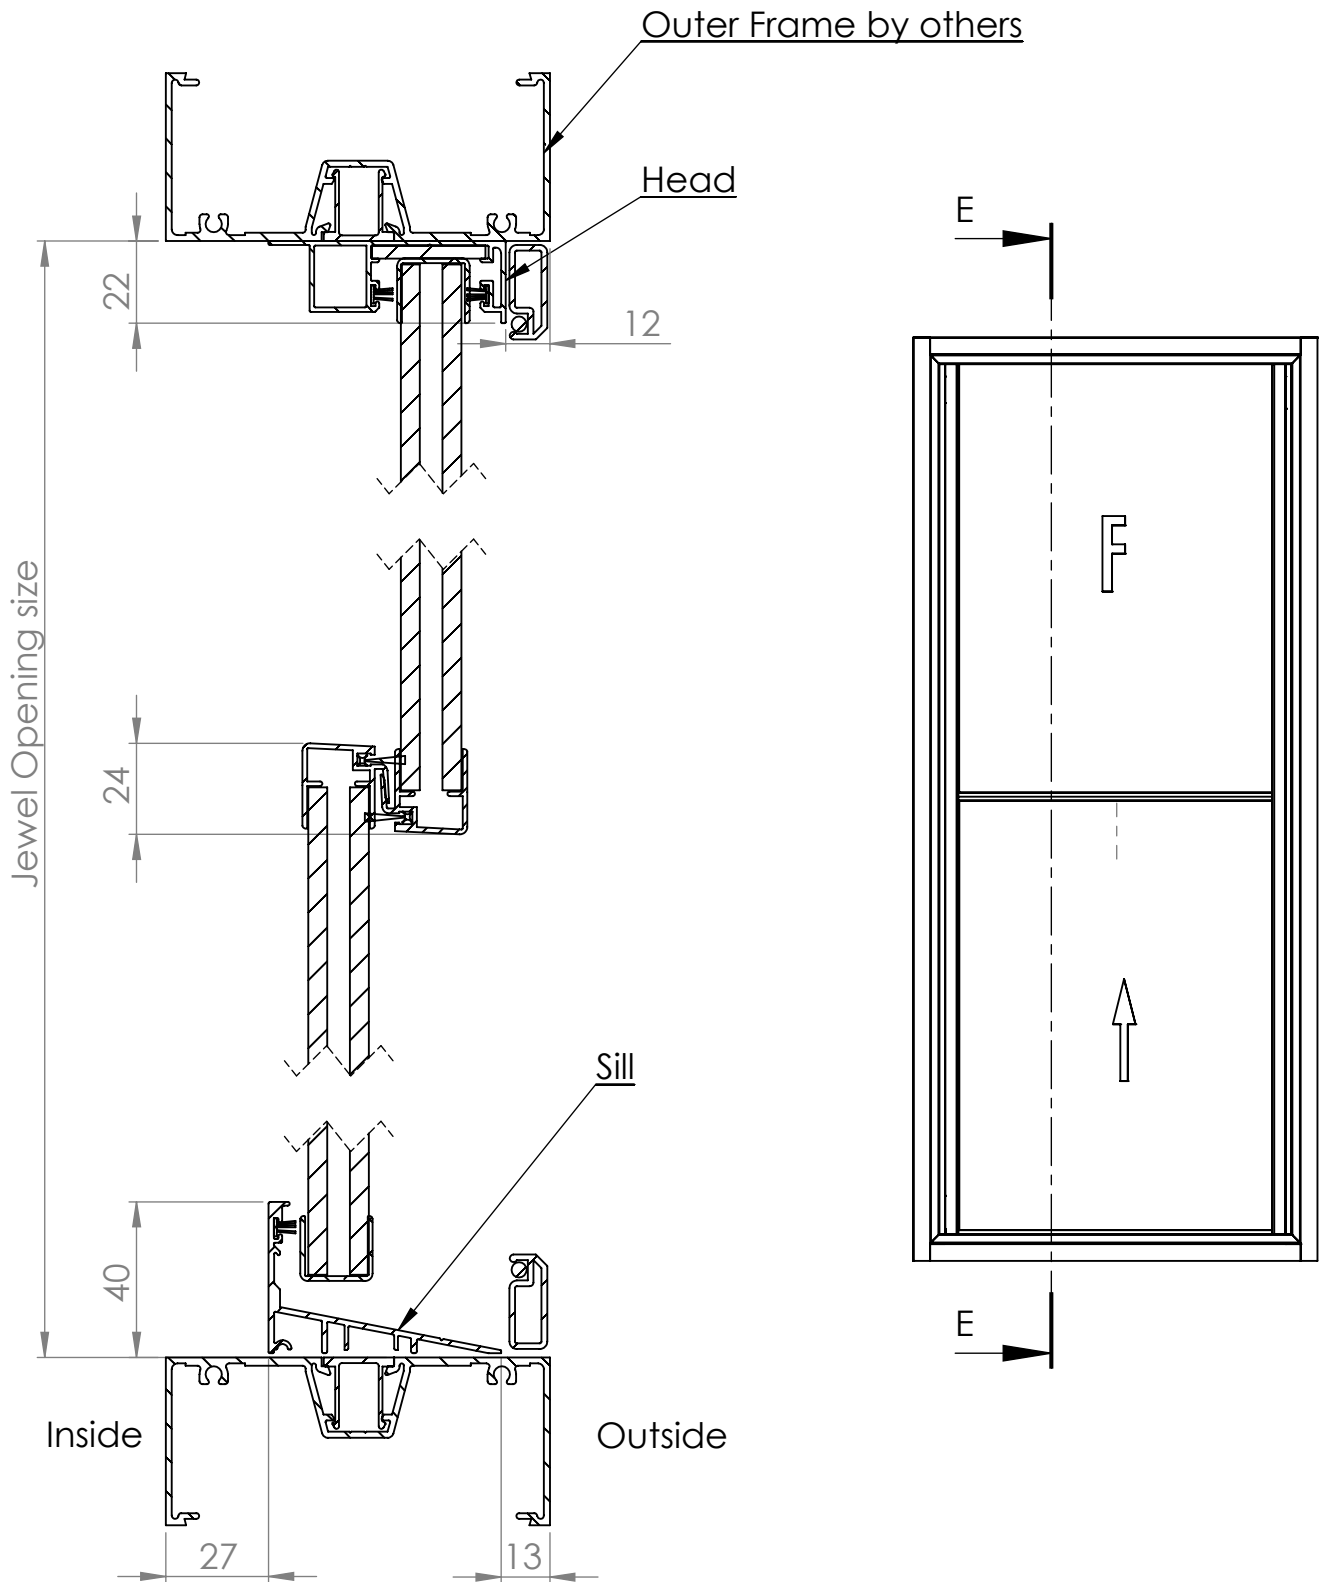

Pearl 16mm servery Assembly 2PTF

SECTION E-E
SCALE 1 : 2

DATE	17/6/20	REVISION	3		A4
DWG NO.	For technical assistance contact (03) 97708708			SHEET 1 OF 2	SCALE:1:10

Pearl 16mm servery Assembly 2PTF

SECTION D-D
SCALE 1 : 1

DATE	REVISION	A4
DWG NO.	For technical assistance contact (03) 97708708	SHEET 2 OF 2 SCALE:1:10