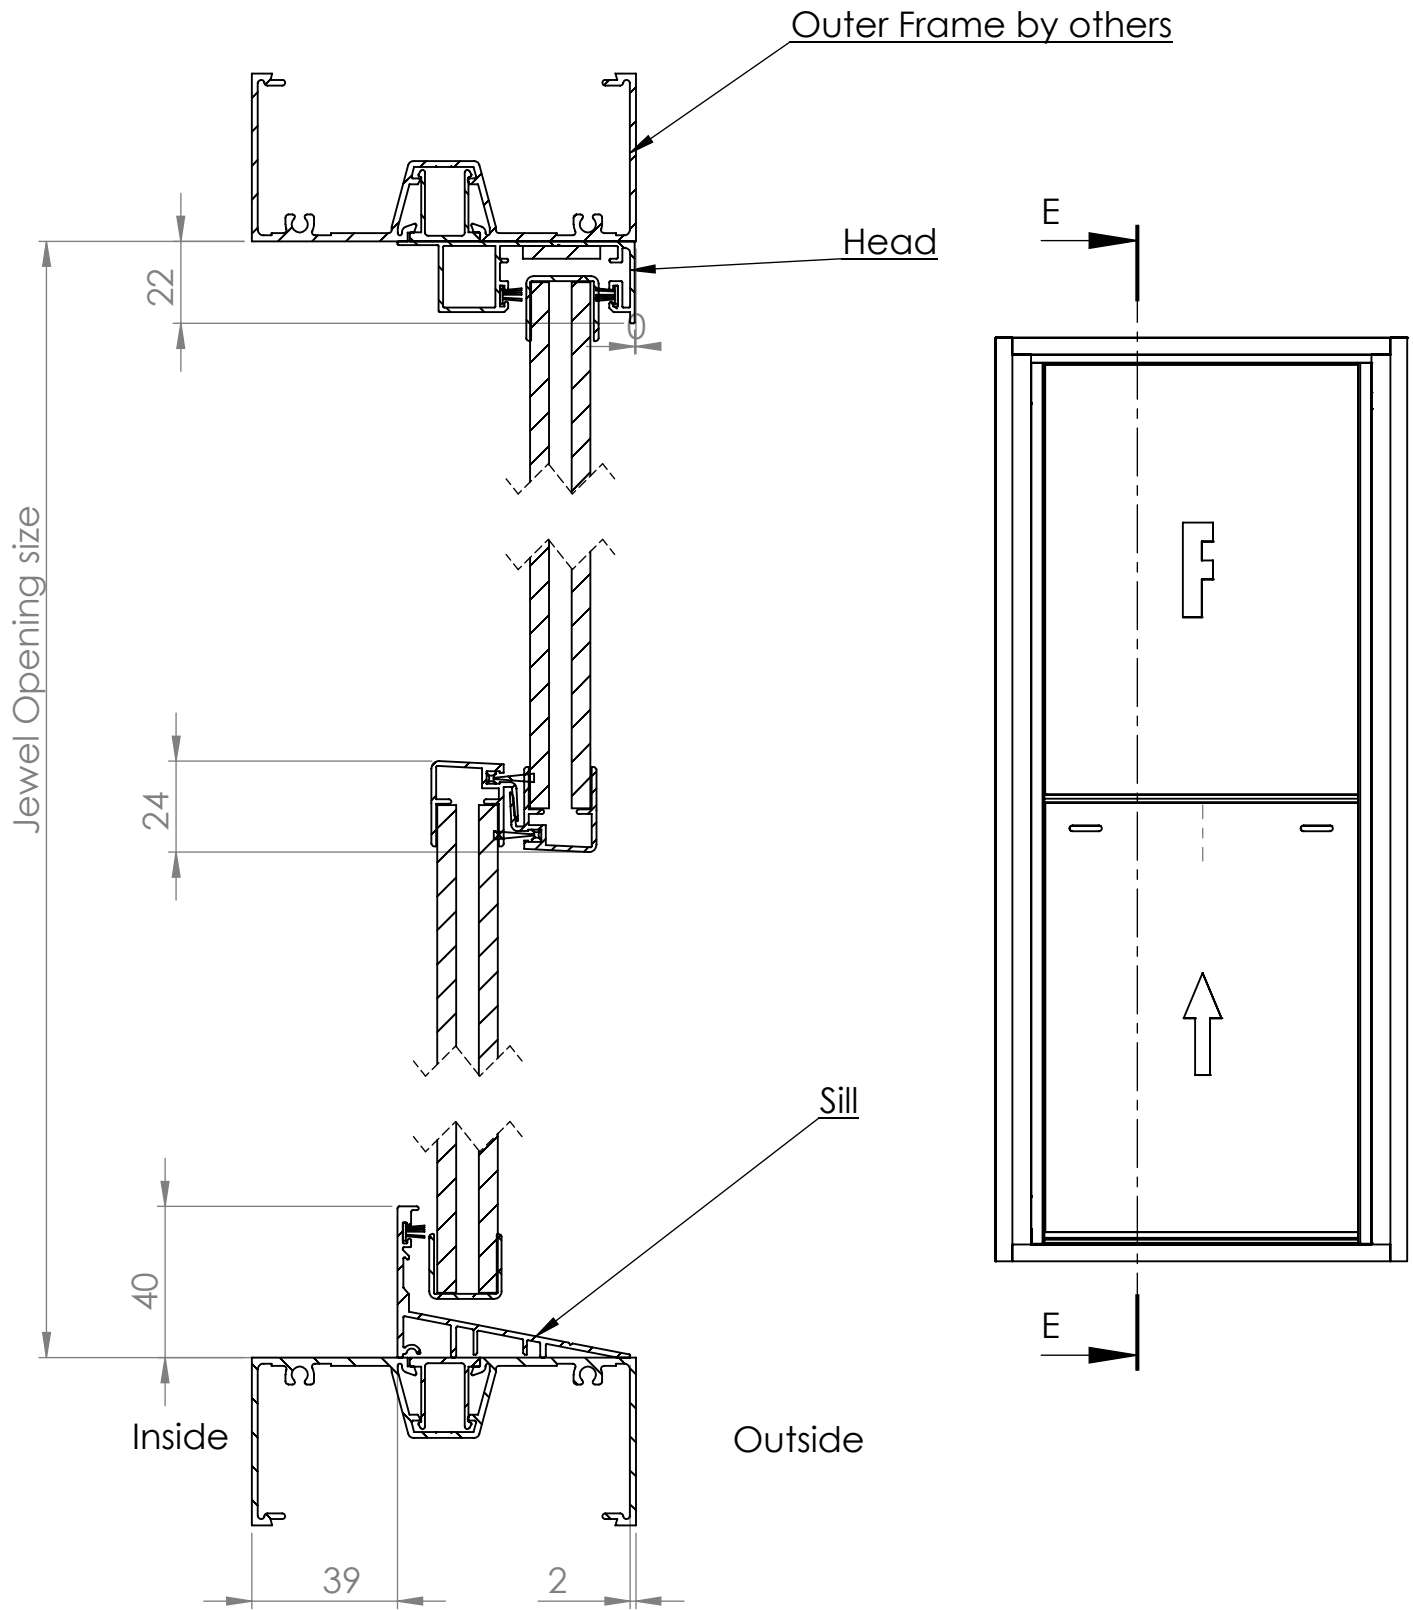

Pearl 16mm servery Assembly 2PTF 100 - 50 Box

SECTION E-E
SCALE 1 : 2

DATE	26/8/20	REVISION	3		A4
DWG NO.		For technical assistance contact (03) 97708708			SHEET 1 OF 2
					SCALE:1:10

Pearl 16mm servery Assembly 2PTF 100 - 50 Box

DATE	26/8/20	REVISION		A4
DWG NO.	26/8/20	For technical assistance contact (03) 97708708		SHEET 2 OF 2
				SCALE:1:10