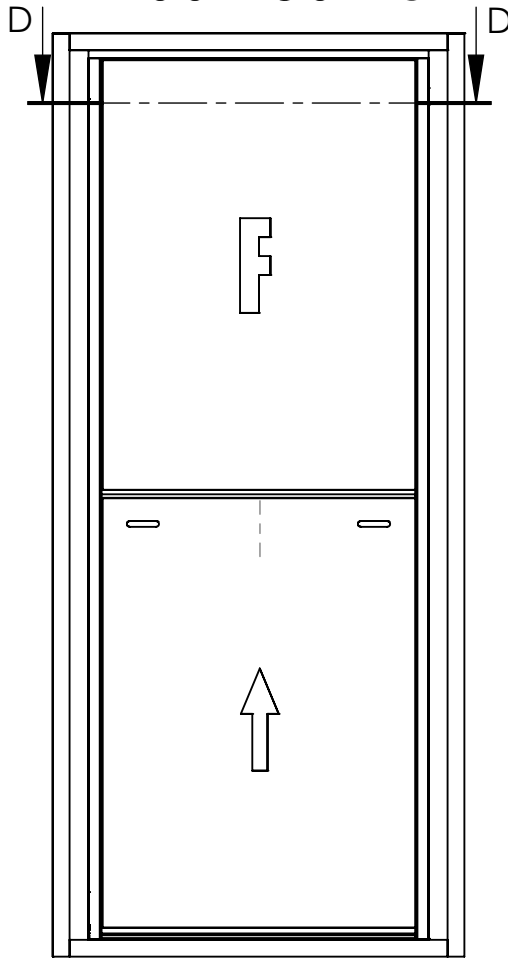

Pearl 16mm servery Assembly 2PTF 100 - 50 Box

SECTION E-E
SCALE 1 : 2

DATE	26/8/20	REVISION	3		A4
DWG NO.		For technical assistance contact (03) 97708708			SHEET 1 OF 2
					SCALE:1:10

Pearl 16mm servery Assembly 2PTF 100 - 50 Box

DATE	26/8/20	REVISION		A4
DWG NO.	26/8/20	For technical assistance contact (03) 97708708		SHEET 2 OF 2
				SCALE:1:10