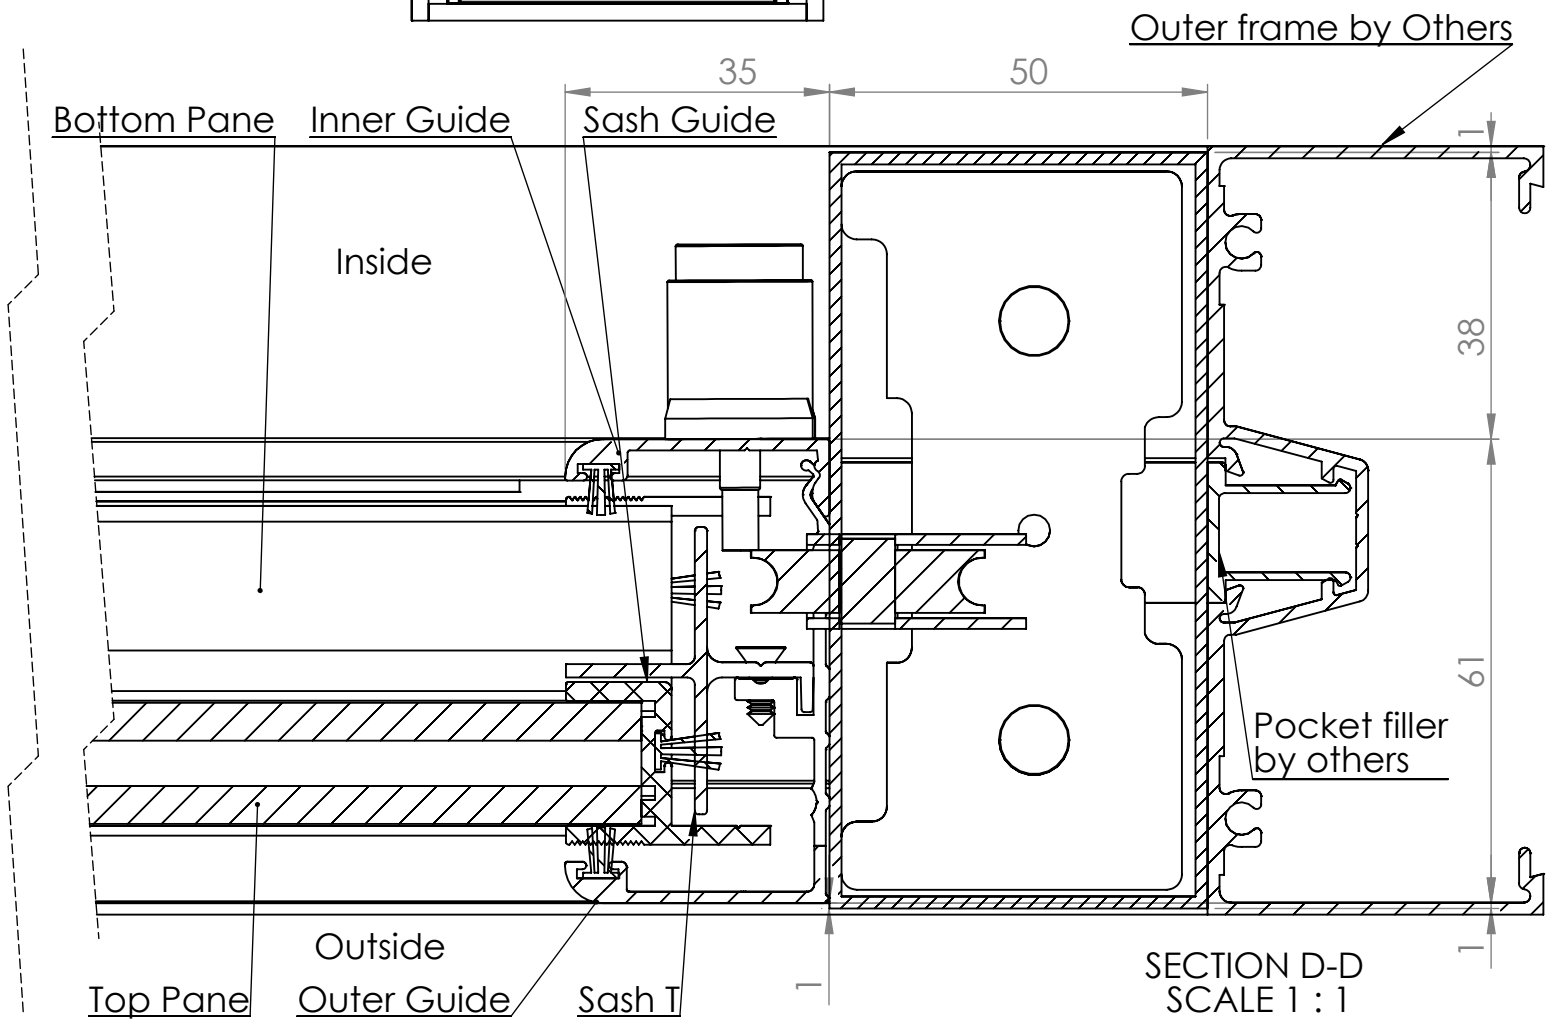

Pearl 16mm servery Assembly 2PTF 100 - 50 Box

SECTION E-E
SCALE 1 : 2

DATE	26/8/20	REVISION	3		A4
DWG NO.		For technical assistance contact (03) 97708708			SHEET 1 OF 2
					SCALE:1:10

Pearl 16mm servery Assembly 2PTF 100 - 50 Box

DATE	26/8/20	REVISION		A4
DWG NO.	26/8/20	For technical assistance contact (03) 97708708		SHEET 2 OF 2
				SCALE:1:10