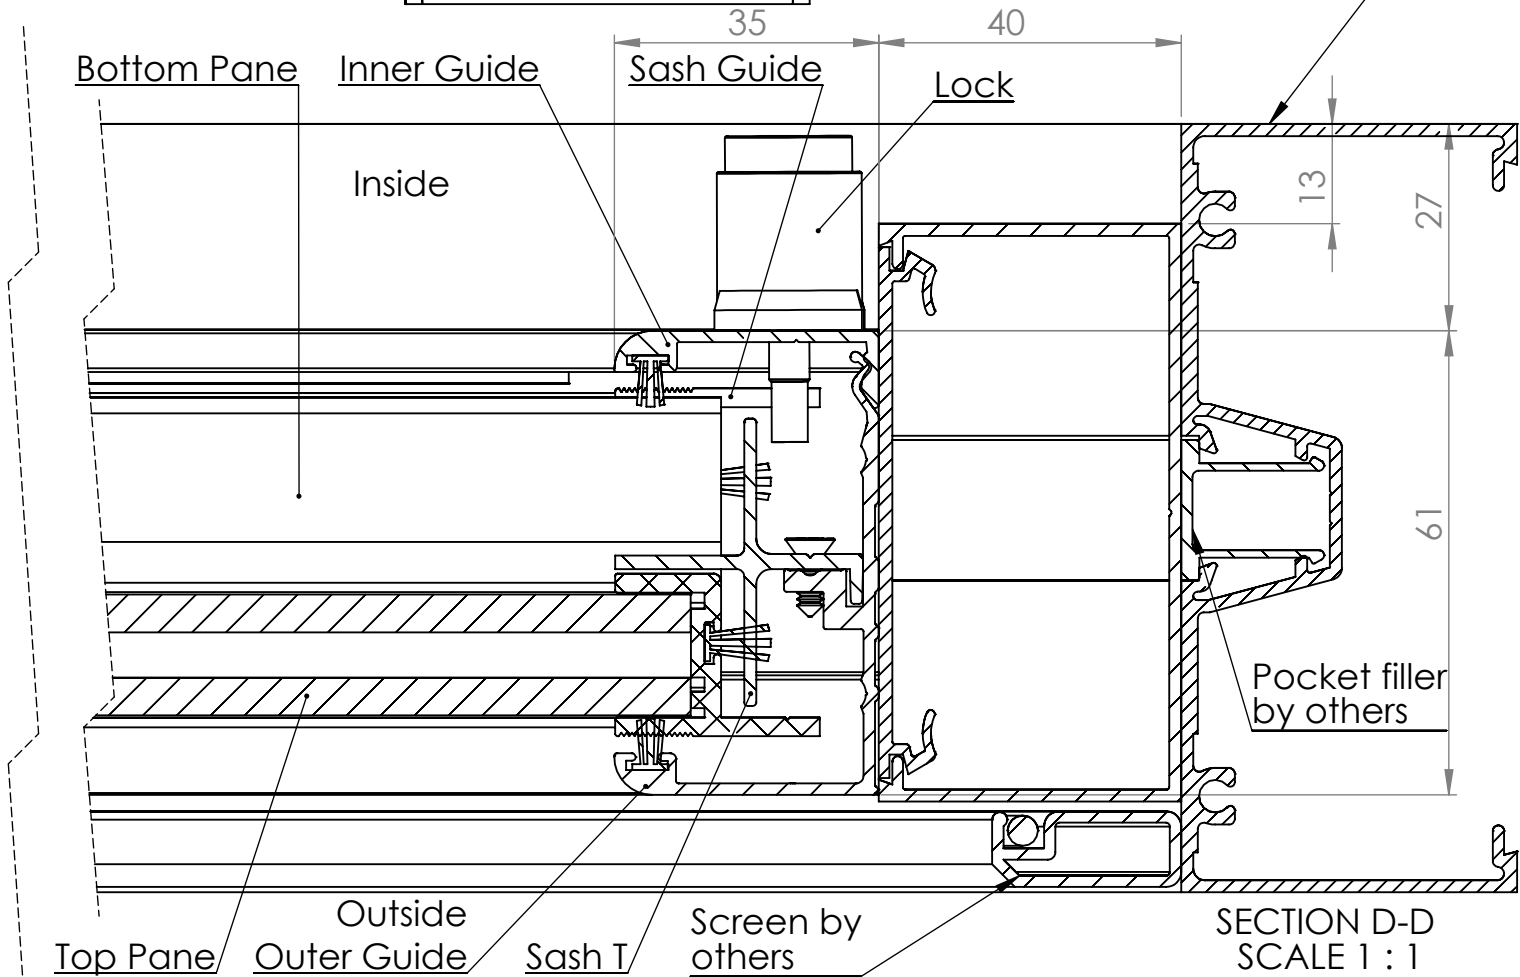

# Pearl 16mm servery Assembly 2PBF

SECTION E-E  
SCALE 1 : 2

DATE	17/6/20	REVISION	3		A4
DWG NO.		For technical assistance contact (03) 97708708			SHEET 1 OF 2
					SCALE:1:10

# Pearl 16mm servery Assembly 2PBF

Outer frame by Others

SECTION D-D  
SCALE 1 : 1

DATE	17/6/20	REVISION	3	A4
DWG NO.	For technical assistance contact (03) 97708708			SHEET 2 OF 2
				SCALE:1:10