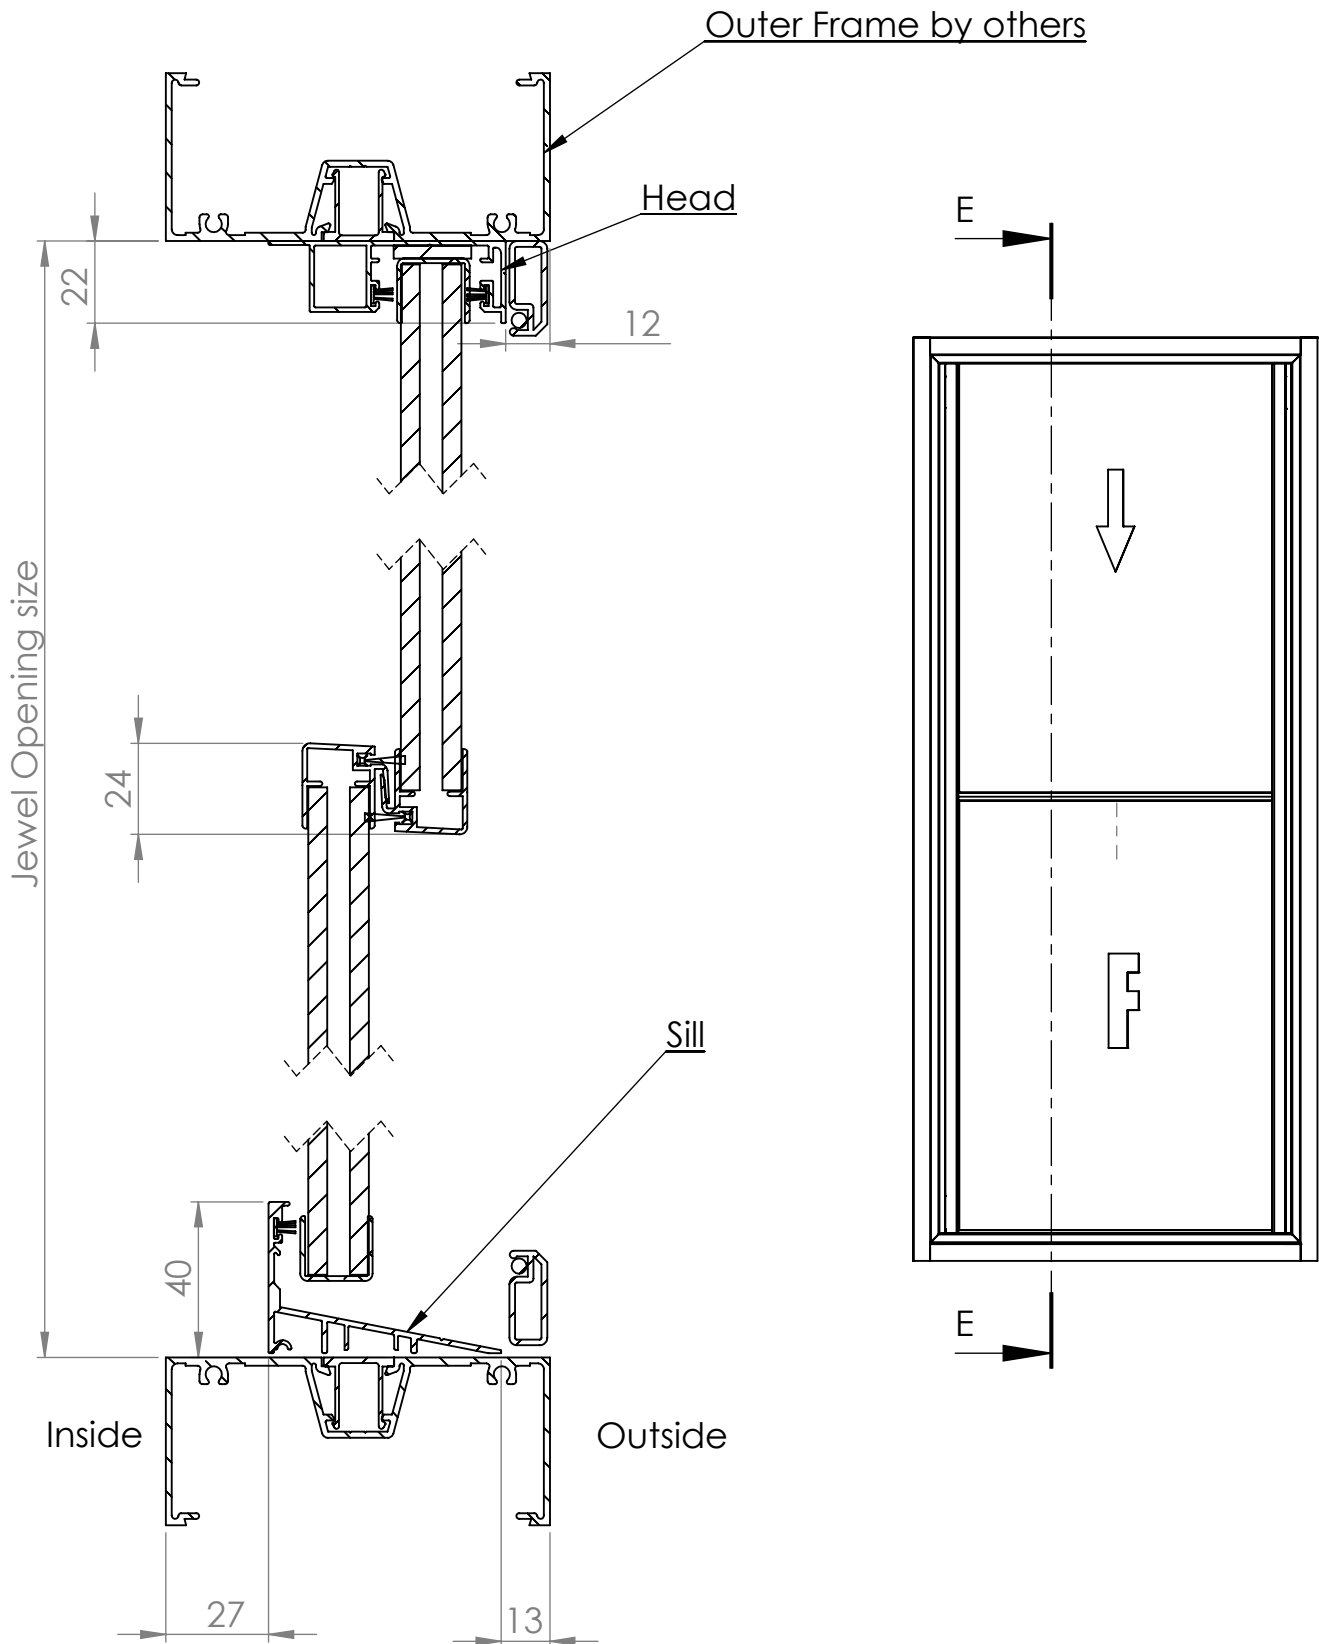

# Pearl 16mm servery Assembly 2PBF

SECTION E-E  
SCALE 1 : 2

DATE	17/6/20	REVISION	3		A4
DWG NO.		For technical assistance contact (03) 97708708			SHEET 1 OF 2
					SCALE:1:10

# Pearl 16mm servery Assembly 2PBF

Outer frame by Others

SECTION D-D  
SCALE 1 : 1

DATE	17/6/20	REVISION	3	A4
DWG NO.	For technical assistance contact (03) 97708708			SHEET 2 OF 2
				SCALE:1:10