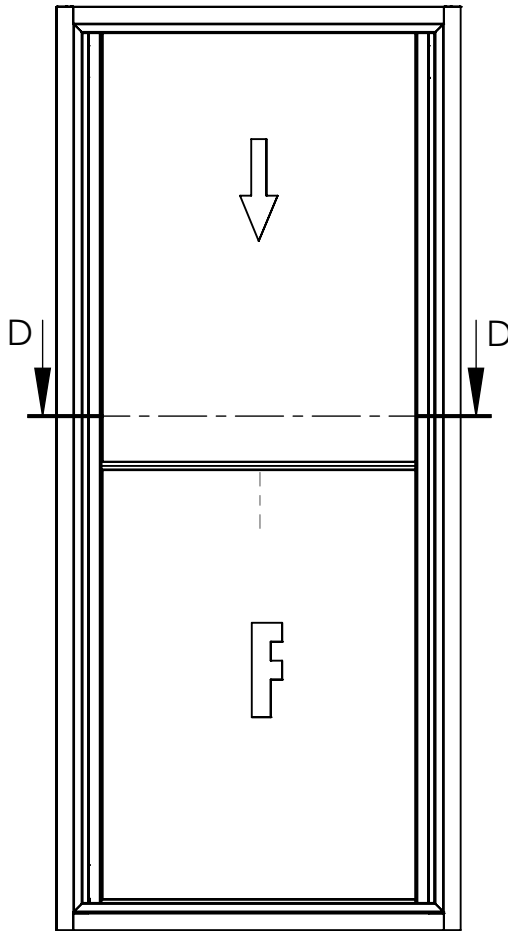

# Pearl 16mm servery Assembly 2PBF

SECTION E-E  
SCALE 1 : 2

DATE	17/6/20	REVISION	3		A4
DWG NO.		For technical assistance contact (03) 97708708			SHEET 1 OF 2
					SCALE:1:10

# Pearl 16mm servery Assembly 2PBF

Outer frame by Others

SECTION D-D  
SCALE 1 : 1

DATE	17/6/20	REVISION	3	A4
DWG NO.	For technical assistance contact (03) 97708708			SHEET 2 OF 2
				SCALE:1:10