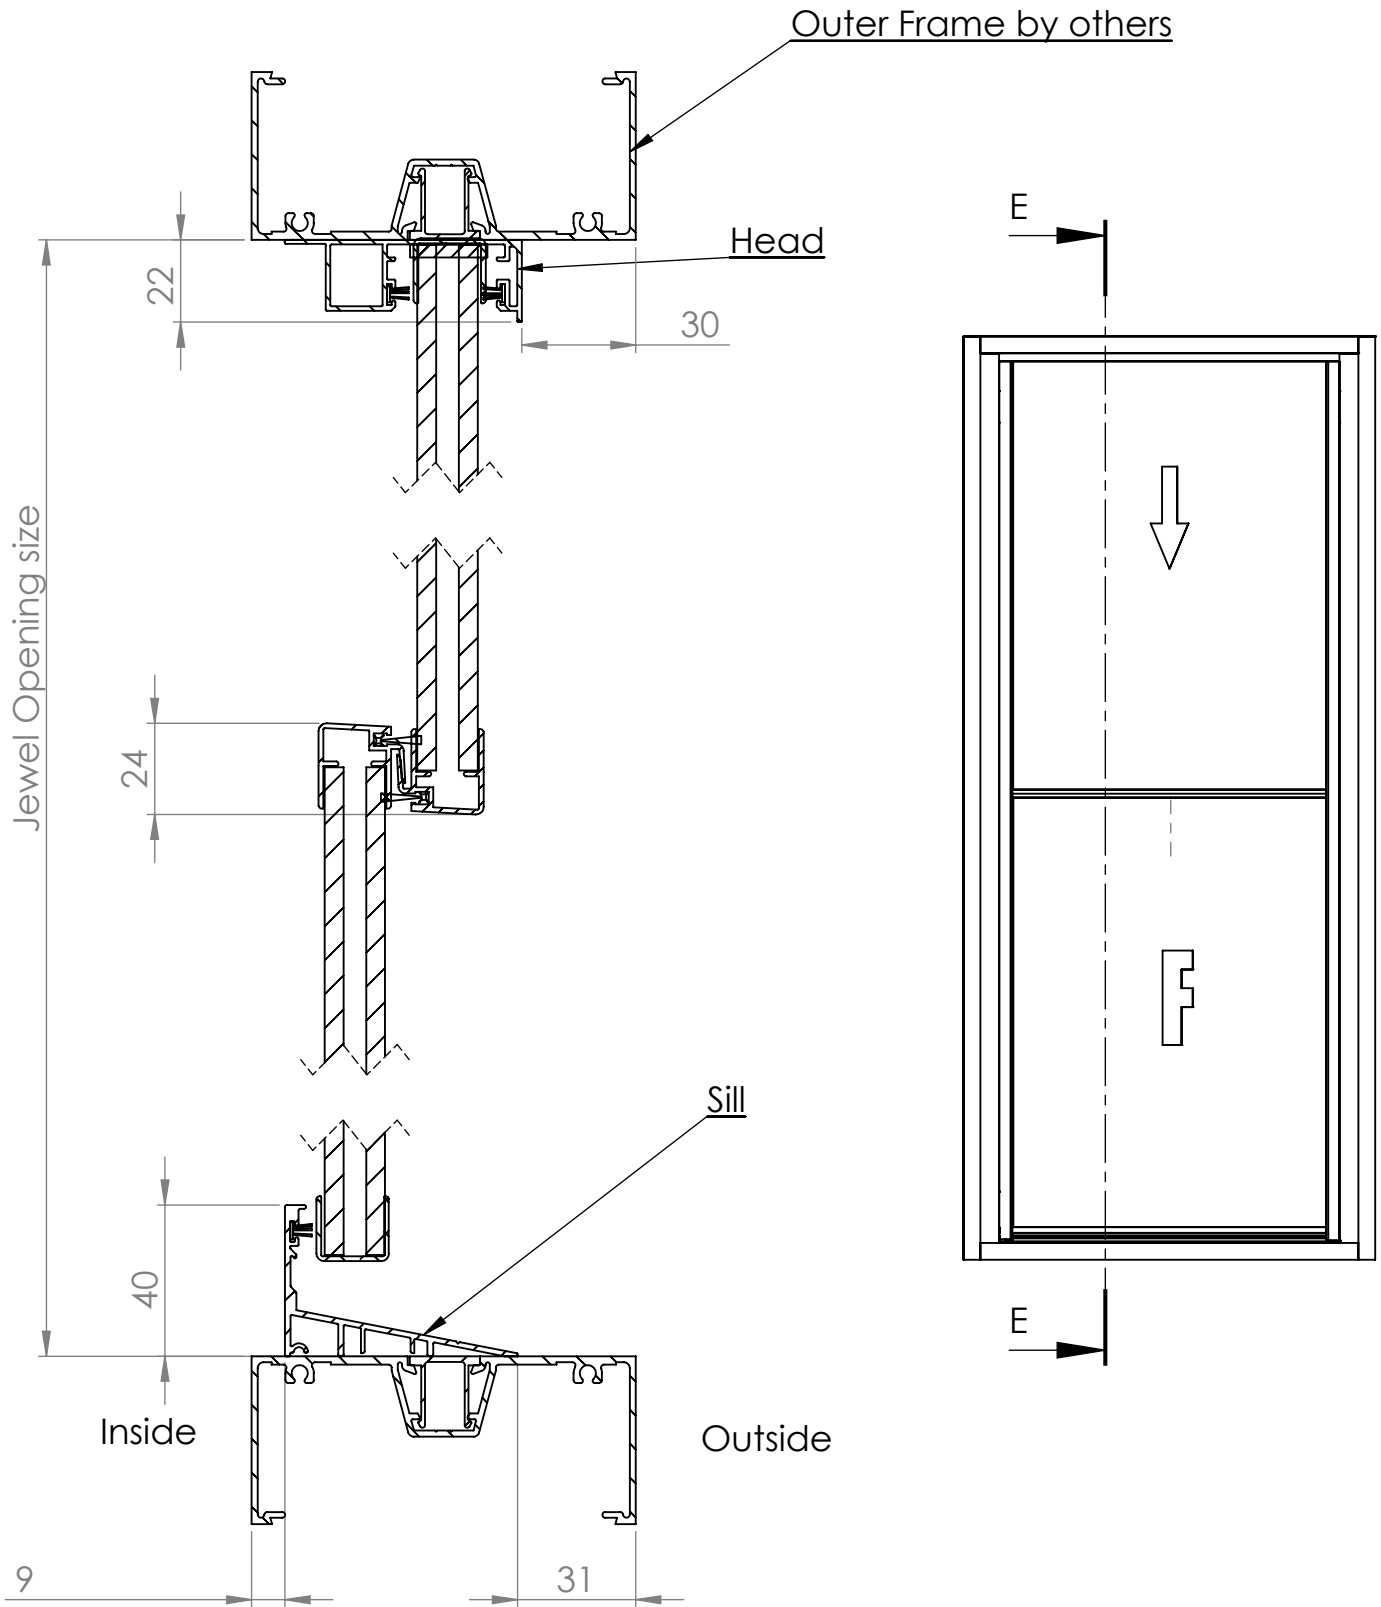

# Pearl 16mm servery Assembly 2PBF 100 - 50 Box

SECTION E-E  
SCALE 1 : 2

DATE	26/8/20	REVISION	3		A4
DWG NO.	For technical assistance contact (03) 97708708			SHEET 1 OF 2	SCALE:1:10

# Pearl 16mm servery Assembly 2PBF 100 - 50 Box