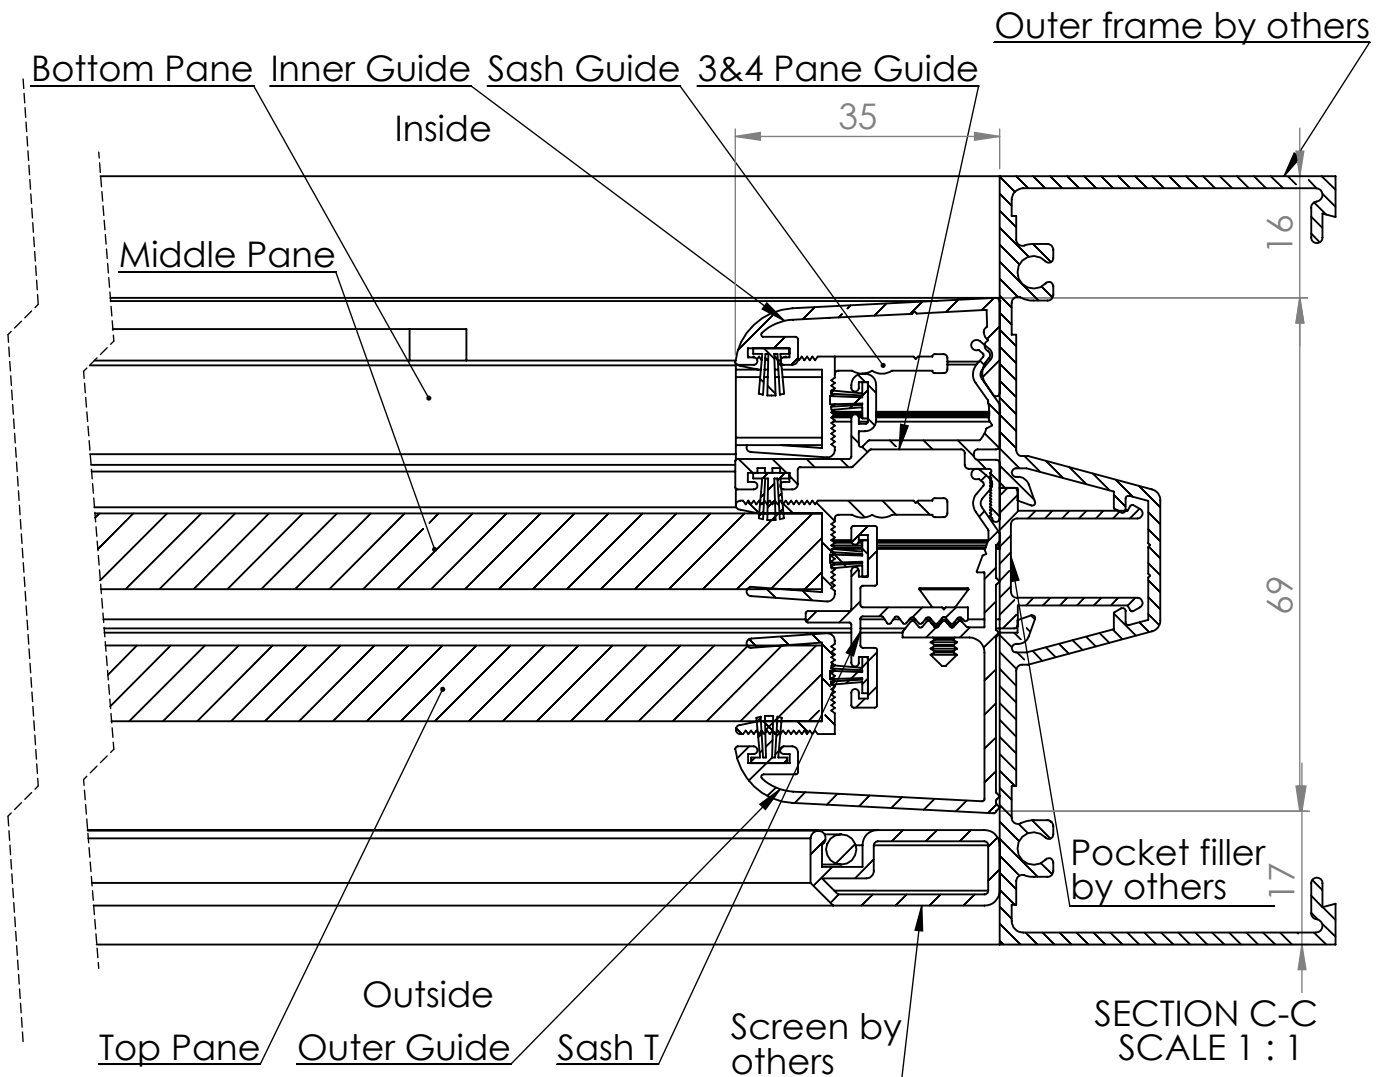

Pearl 10mm Assembly 3PTF

DATE	16/6/20	REVISION	3		A4
DWG NO.	For technical assistance contact (03) 97708708			SHEET 1 OF 2	SCALE:1:10

Pearl 10mm Assembly 3PTF

DATE	16/6/20	REVISION	3		A4
DWG NO.	For technical assistance contact (03) 97708708			SHEET 2 OF 2	SCALE:1:10