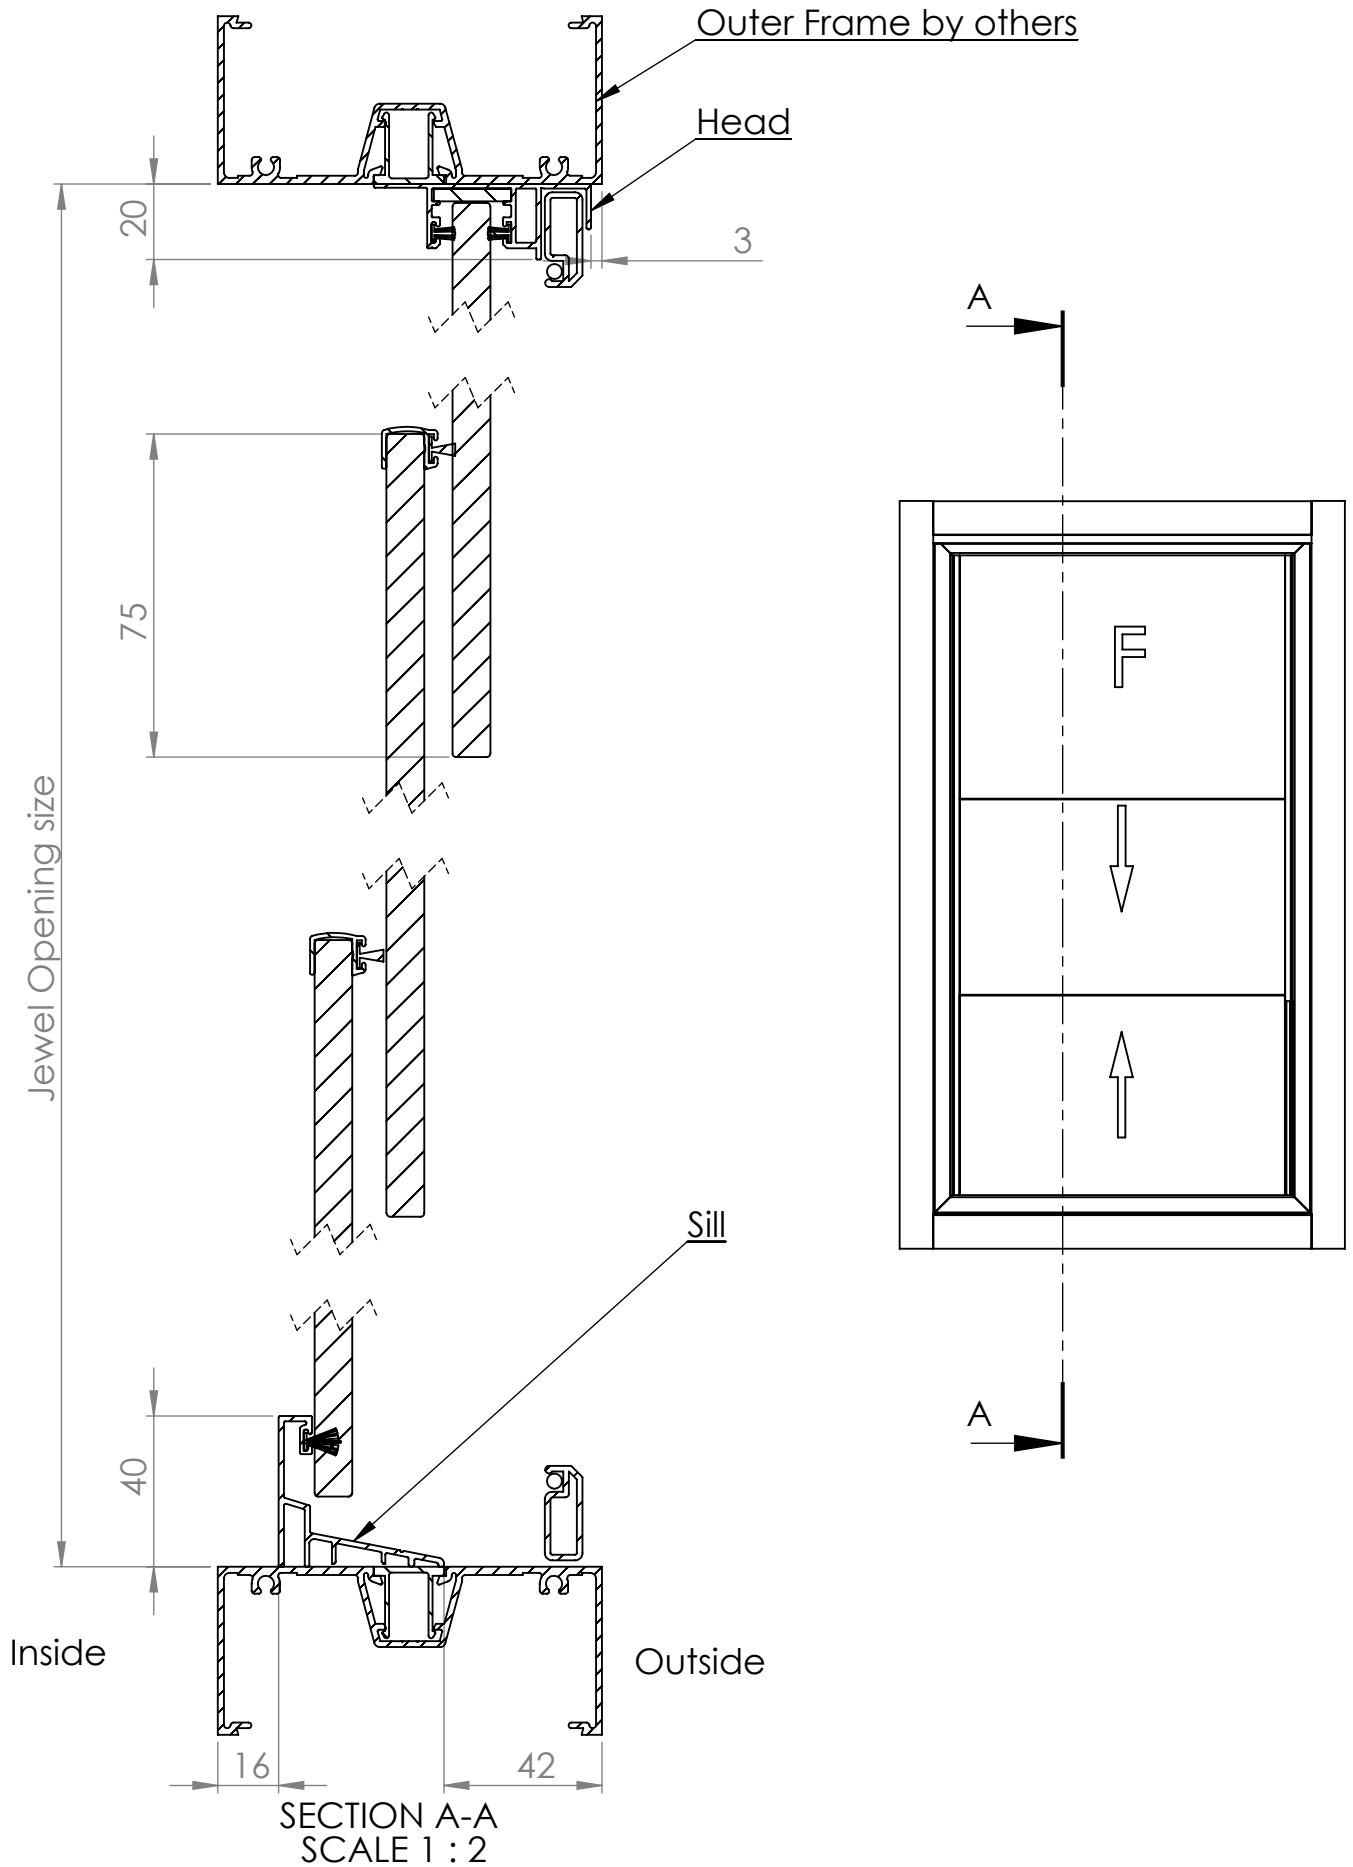

Pearl 10mm Assembly 3PTF

DATE	16/6/20	REVISION	3		A4
DWG NO.	For technical assistance contact (03) 97708708			SHEET 1 OF 2	SCALE:1:10

Pearl 10mm Assembly 3PTF

DATE	16/6/20	REVISION	3		A4
DWG NO.	For technical assistance contact (03) 97708708			SHEET 2 OF 2	SCALE:1:10