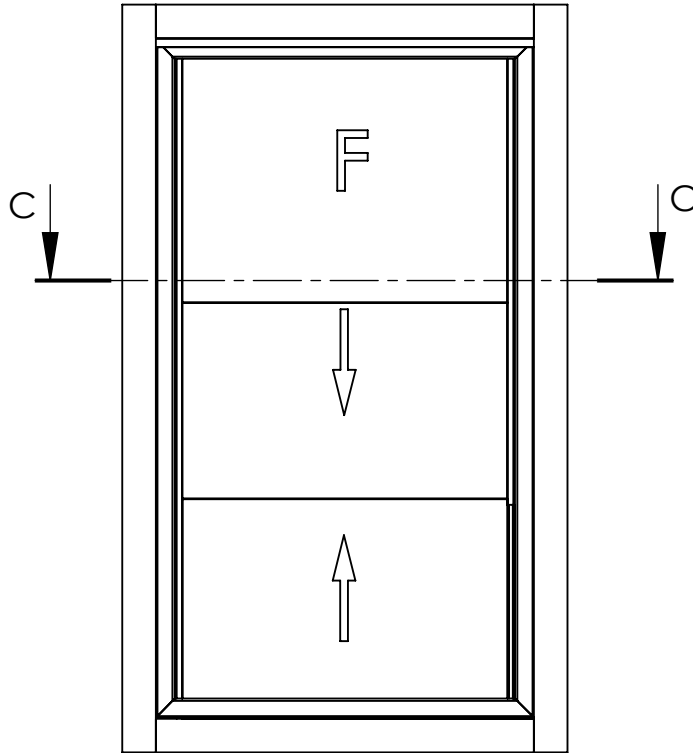

Pearl 10mm Assembly 3PTF

DATE	16/6/20	REVISION	3		A4
DWG NO.	For technical assistance contact (03) 97708708			SHEET 1 OF 2	SCALE:1:10

Pearl 10mm Assembly 3PTF

DATE	16/6/20	REVISION	3		A4
DWG NO.	For technical assistance contact (03) 97708708			SHEET 2 OF 2	SCALE:1:10