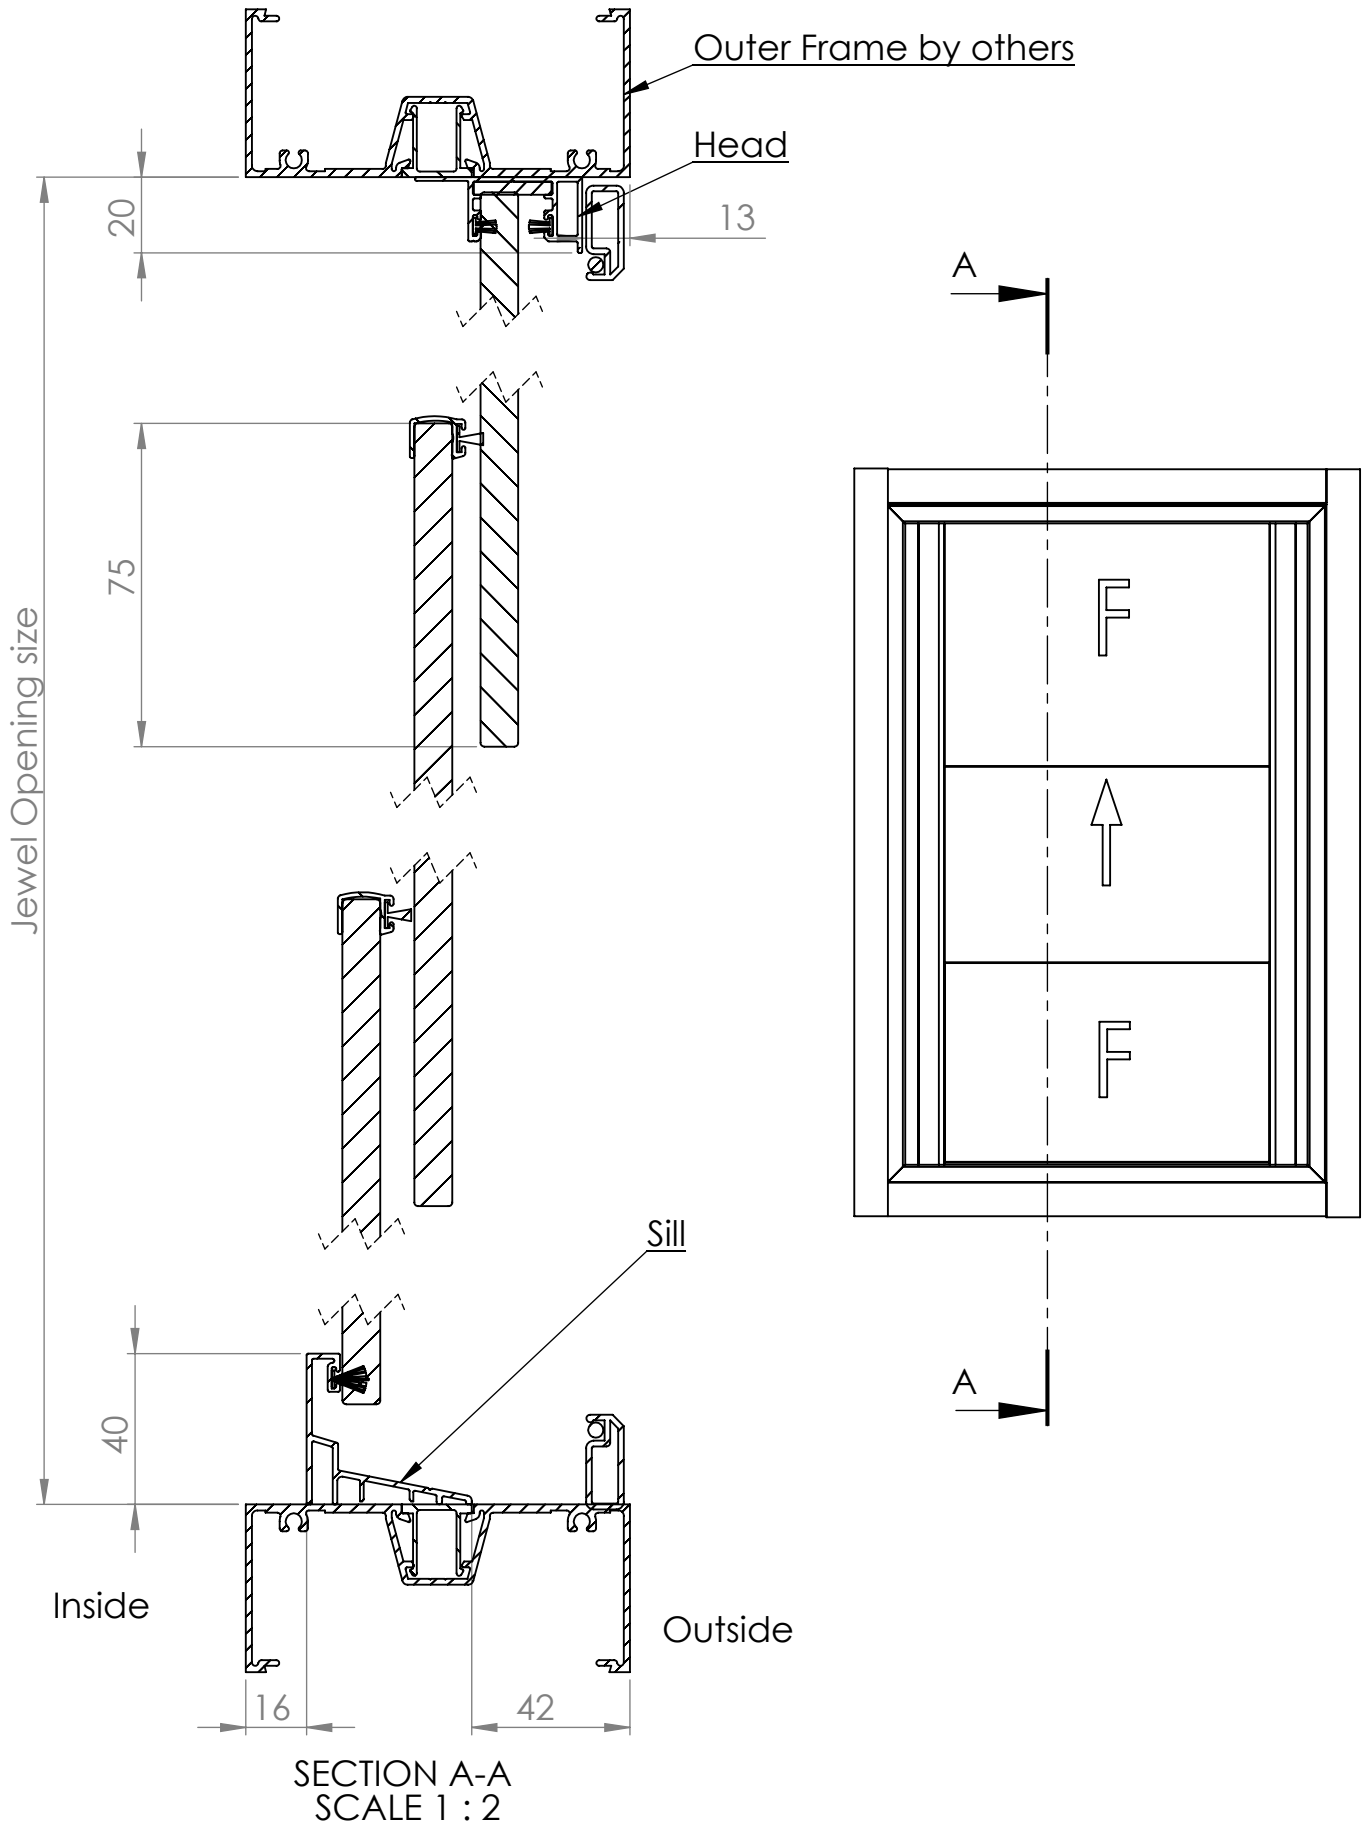

Pearl 10mm Servery Assembly 3PTBF

DATE	16/6/20	REVISION	3		A4
DWG NO.	For technical assistance contact (03) 97708708			SHEET 1 OF 2	SCALE:1:10

Pearl 10mm Servery Assembly 3PTBF

DATE

16/6/20

REVISION

3

A4

DWG NO.

For technical assistance contact (03) 97708708

SHEET 2 OF 2

SCALE:1:10