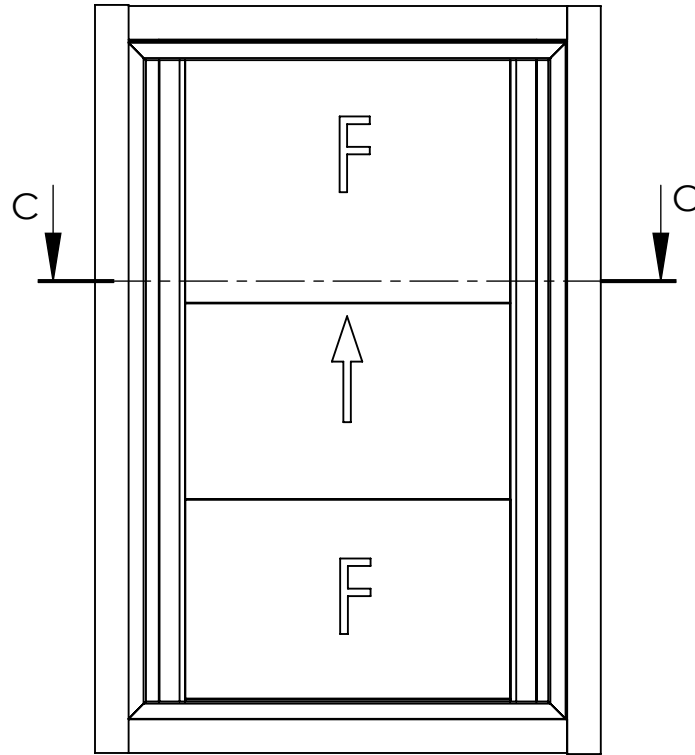

Pearl 10mm Servery Assembly 3PTBF

DATE	16/6/20	REVISION	3		A4
DWG NO.	For technical assistance contact (03) 97708708			SHEET 1 OF 2	SCALE:1:10

Pearl 10mm Servery Assembly 3PTBF

DATE

16/6/20

REVISION

3

A4

DWG NO.

For technical assistance contact (03) 97708708

SHEET 2 OF 2

SCALE:1:10