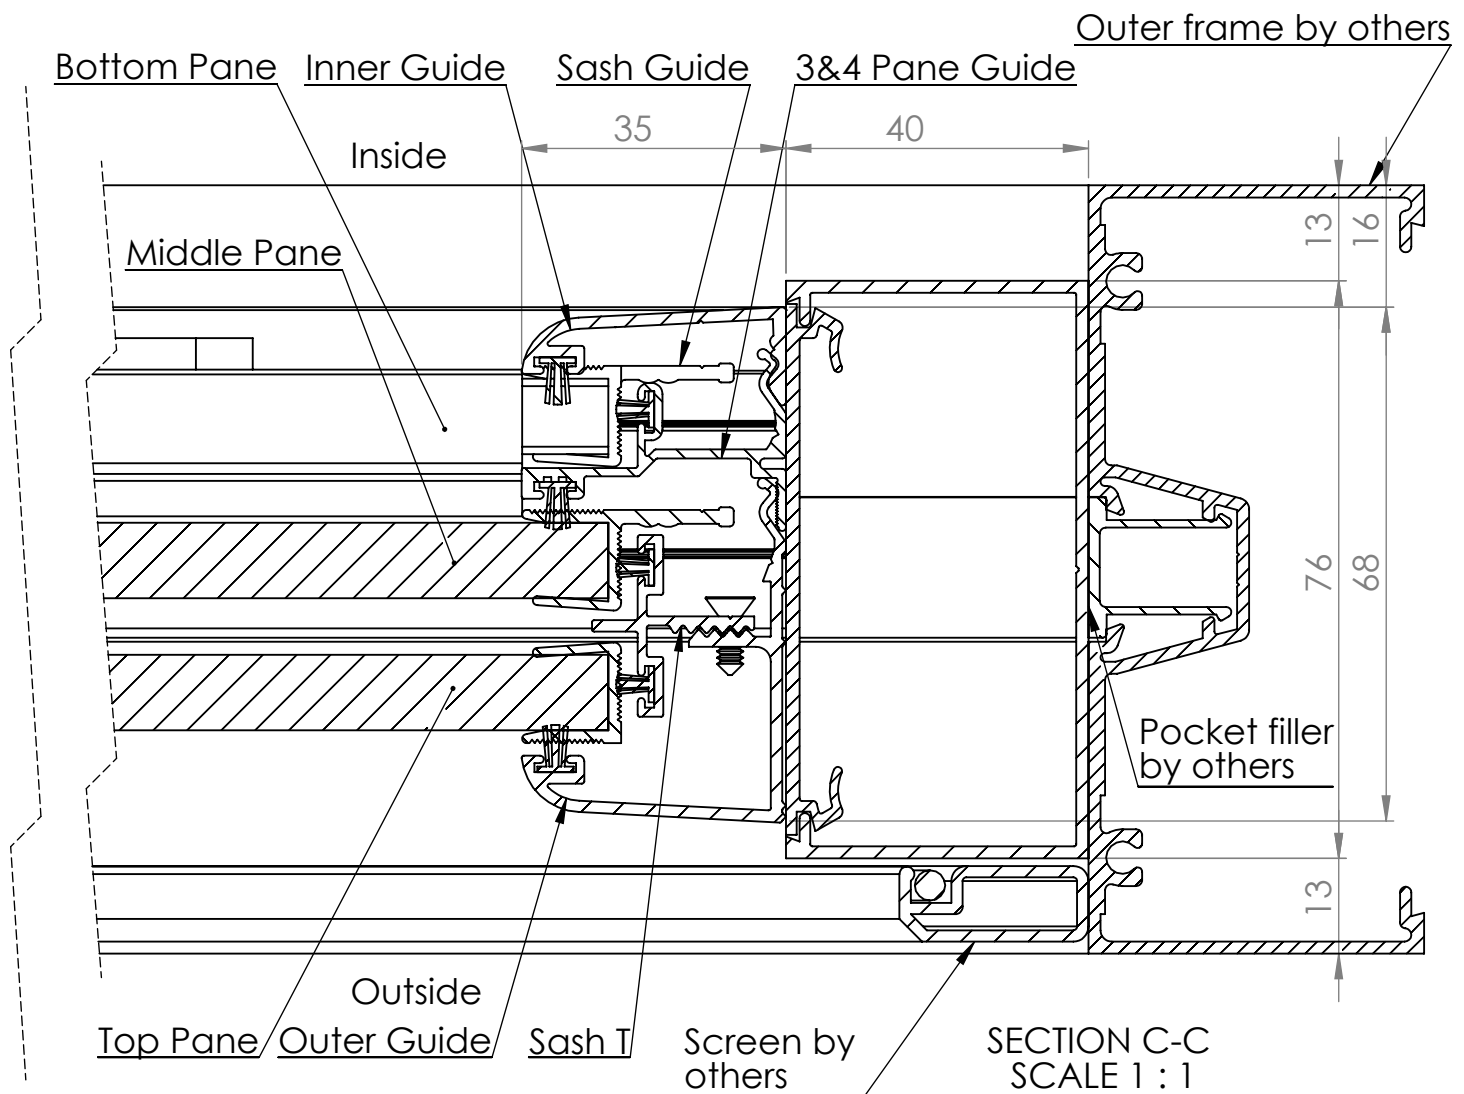

Pearl 10mm Servery Assembly 3PTBF

DATE	16/6/20	REVISION	3		A4
DWG NO.	For technical assistance contact (03) 97708708			SHEET 1 OF 2	SCALE:1:10

Pearl 10mm Servery Assembly 3PTBF

DATE

16/6/20

REVISION

3

A4

DWG NO.

For technical assistance contact (03) 97708708

SHEET 2 OF 2

SCALE:1:10