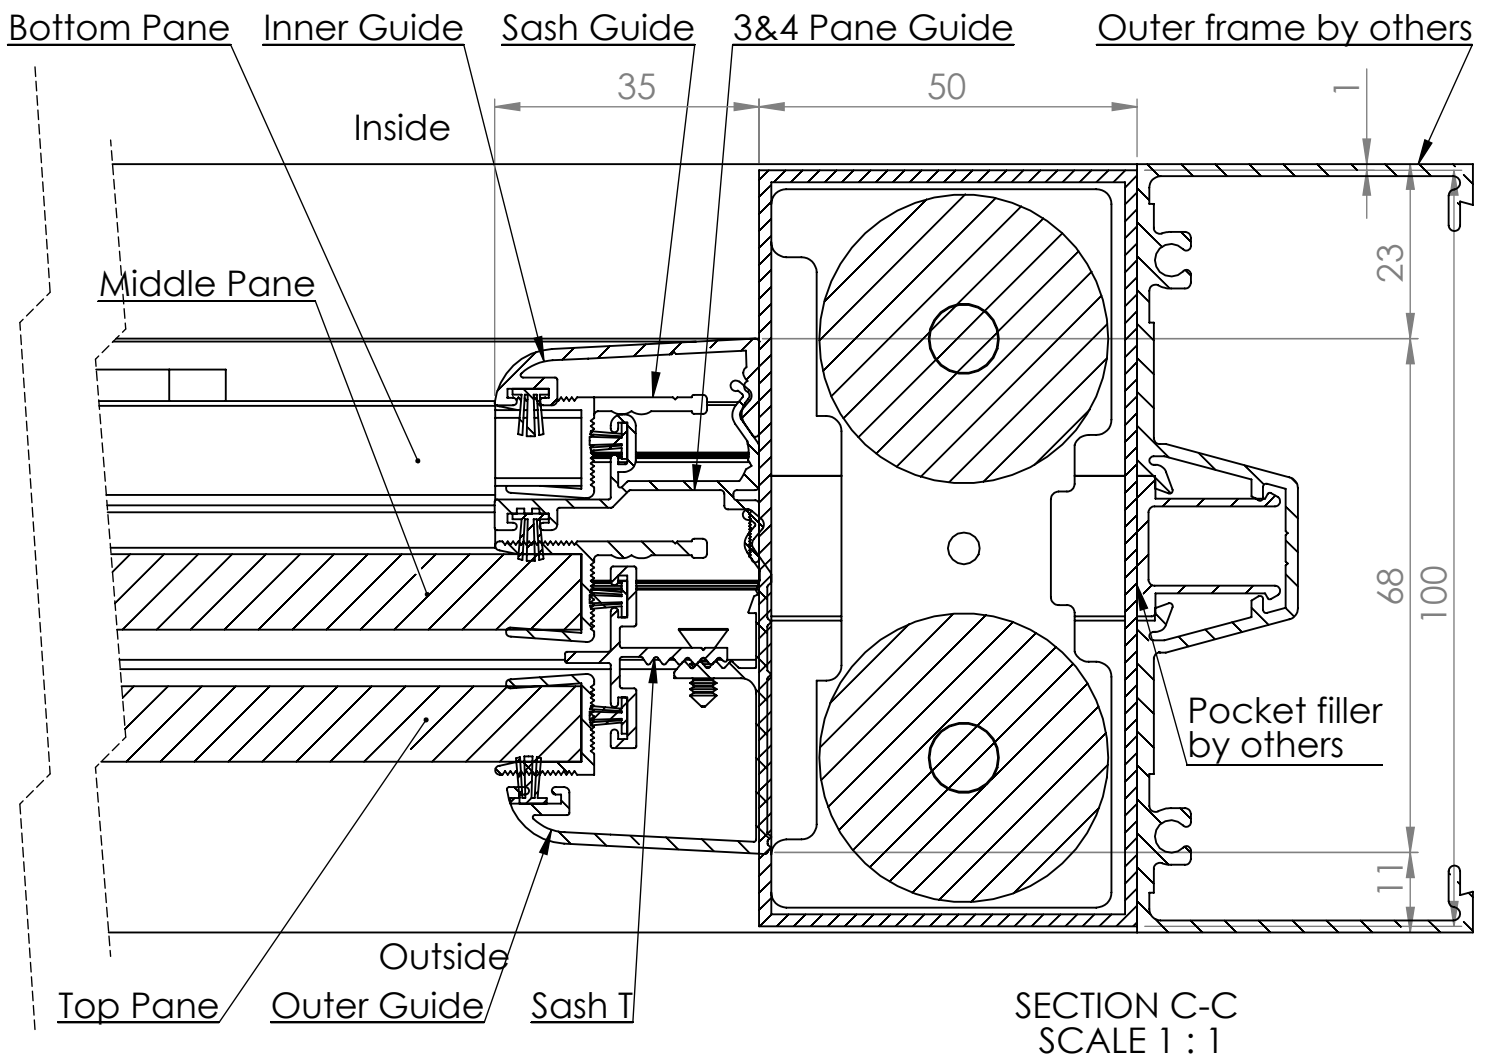

Pearl 10mm Servery Assembly 3PTBF 100 - 50 Box

SECTION A-A
SCALE 1 : 2

DATE	26/8/20	REVISION	3		A4
DWG. NO.	For technical assistance contact (03) 97708708			SHEET 1 OF 2	SCALE:1:10

Pearl 10mm Servery Assembly 3PTBF 100 - 50 Box

SECTION C-C
SCALE 1 : 1

DATE	26/8/20	REVISION	3		A4
DWG NO.	For technical assistance contact (03) 97708708			SHEET 2 OF 2	SCALE:1:10