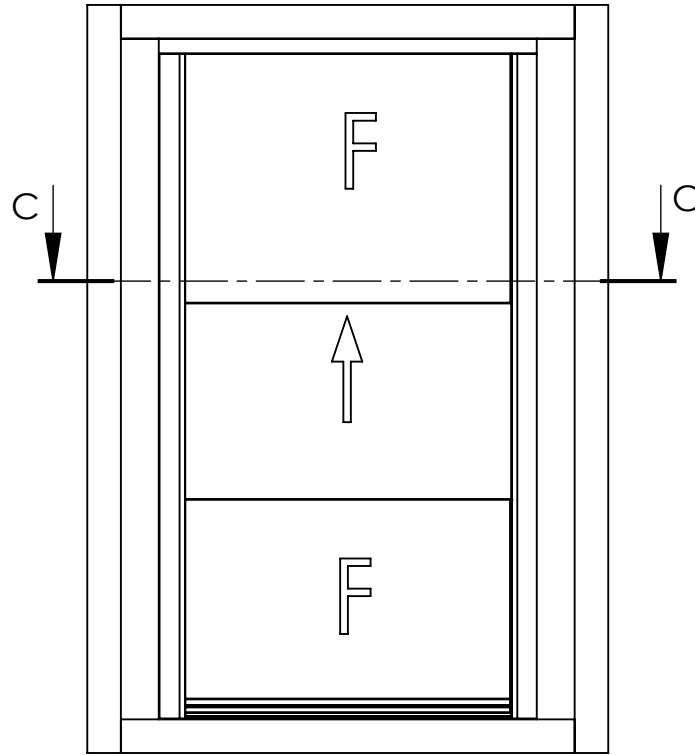

Pearl 10mm Servery Assembly 3PTBF 100 - 50 Box

SECTION A-A
SCALE 1 : 2

DATE	26/8/20	REVISION	3		A4
DWG. NO.	For technical assistance contact (03) 97708708			SHEET 1 OF 2	SCALE:1:10

Pearl 10mm Servery Assembly 3PTBF 100 - 50 Box

SECTION C-C
SCALE 1 : 1

DATE	26/8/20	REVISION	3		A4
DWG NO.	For technical assistance contact (03) 97708708			SHEET 2 OF 2	SCALE:1:10