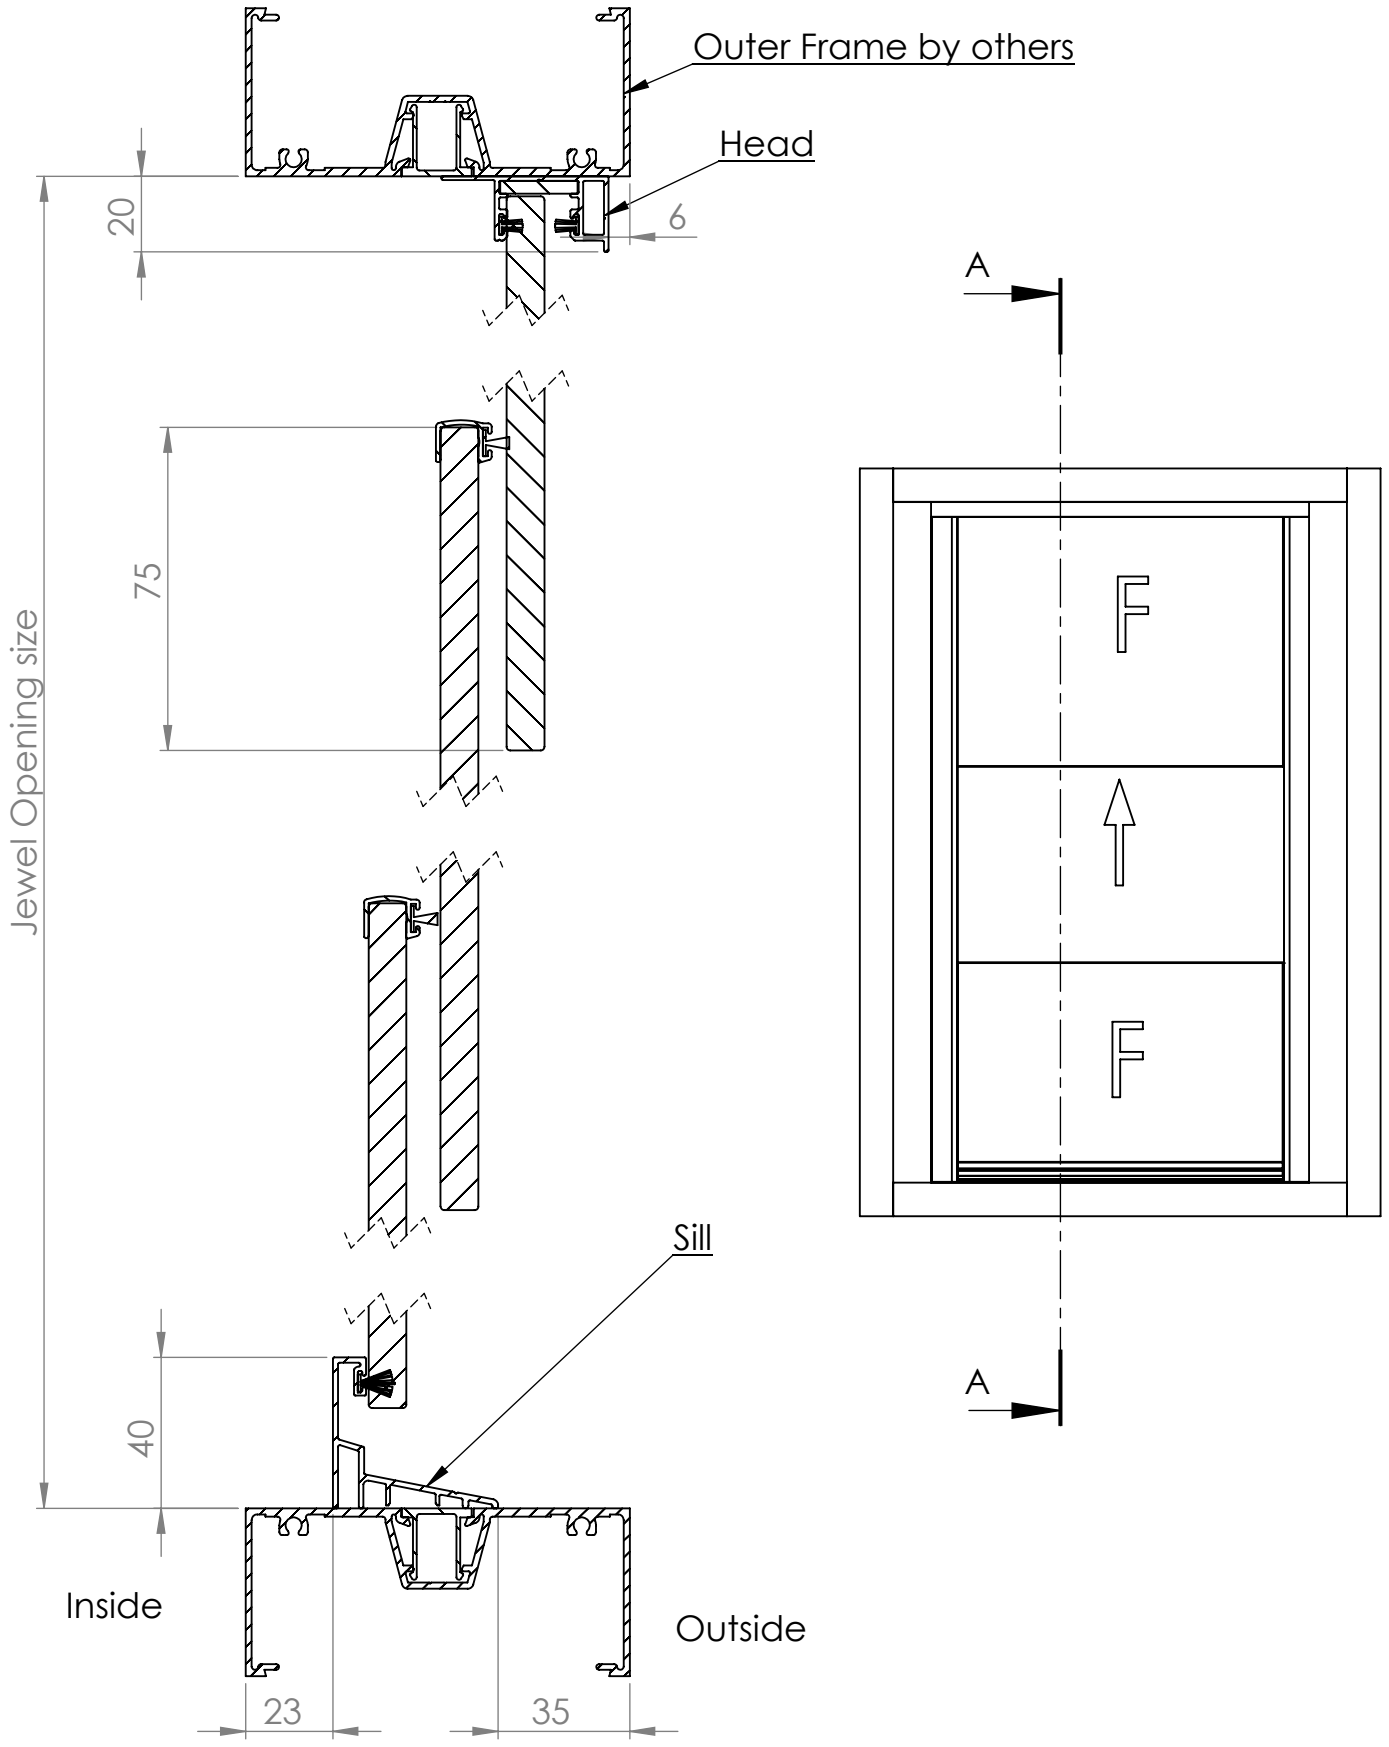

Pearl 10mm Servery Assembly 3PTBF 100 - 50 Box

SECTION A-A
SCALE 1 : 2

DATE	26/8/20	REVISION	3		A4
DWG. NO.	For technical assistance contact (03) 97708708			SHEET 1 OF 2	SCALE:1:10

Pearl 10mm Servery Assembly 3PTBF 100 - 50 Box

SECTION C-C
SCALE 1 : 1

DATE	26/8/20	REVISION	3		A4
DWG NO.	For technical assistance contact (03) 97708708			SHEET 2 OF 2	SCALE:1:10