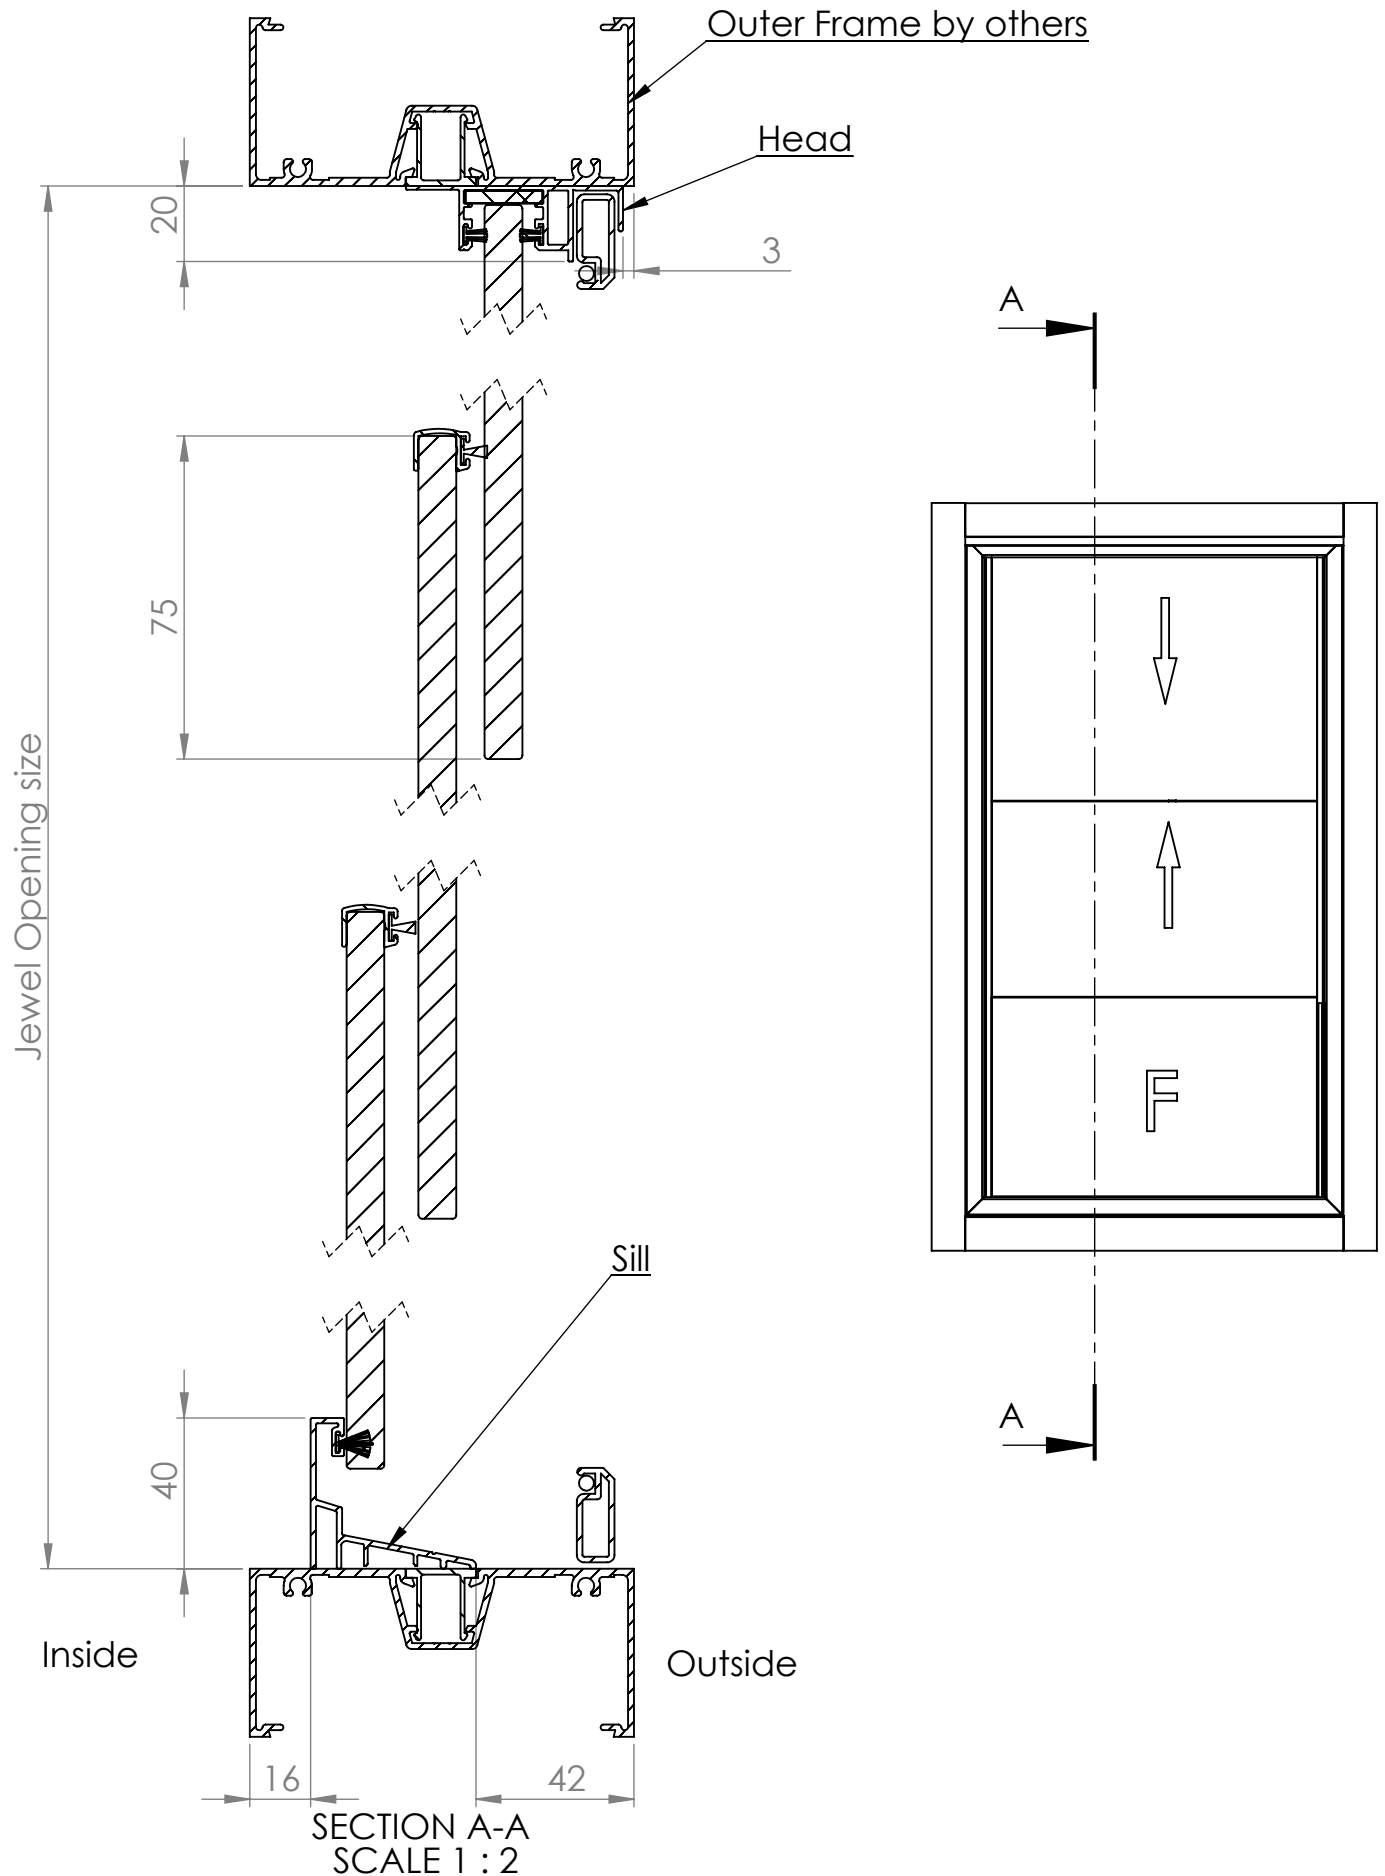

Pearl 10mm Assembly 3PBF

DATE	16/6/20	REVISION	3		A4
DWG NO.	For technical assistance contact (03) 97708708			SHEET 1 OF 2	SCALE:1:10

Pearl 10mm Assembly 3PBF

DATE	16/6/20	REVISION	3		A4
DWG NO.	For technical assistance contact (03) 97708708			SHEET 2 OF 2	SCALE:1:10