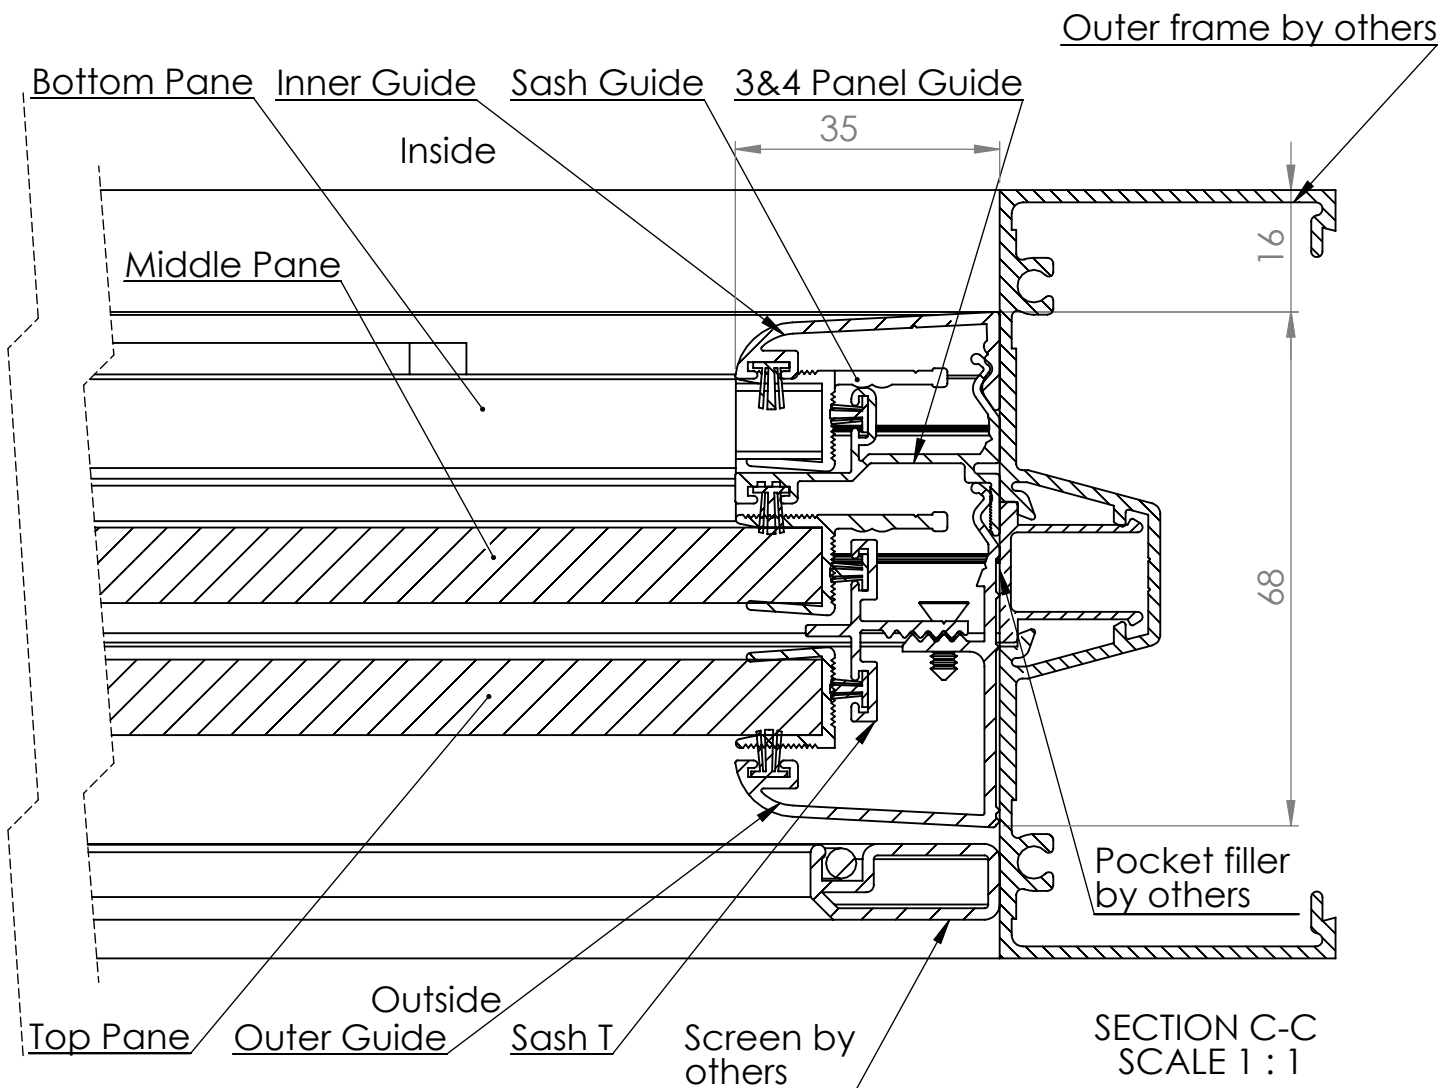

Pearl 10mm Assembly 3PBF

DATE	16/6/20	REVISION	3		A4
DWG NO.	For technical assistance contact (03) 97708708			SHEET 1 OF 2	SCALE:1:10

Pearl 10mm Assembly 3PBF

DATE	16/6/20	REVISION	3		A4
DWG NO.	For technical assistance contact (03) 97708708			SHEET 2 OF 2	SCALE:1:10