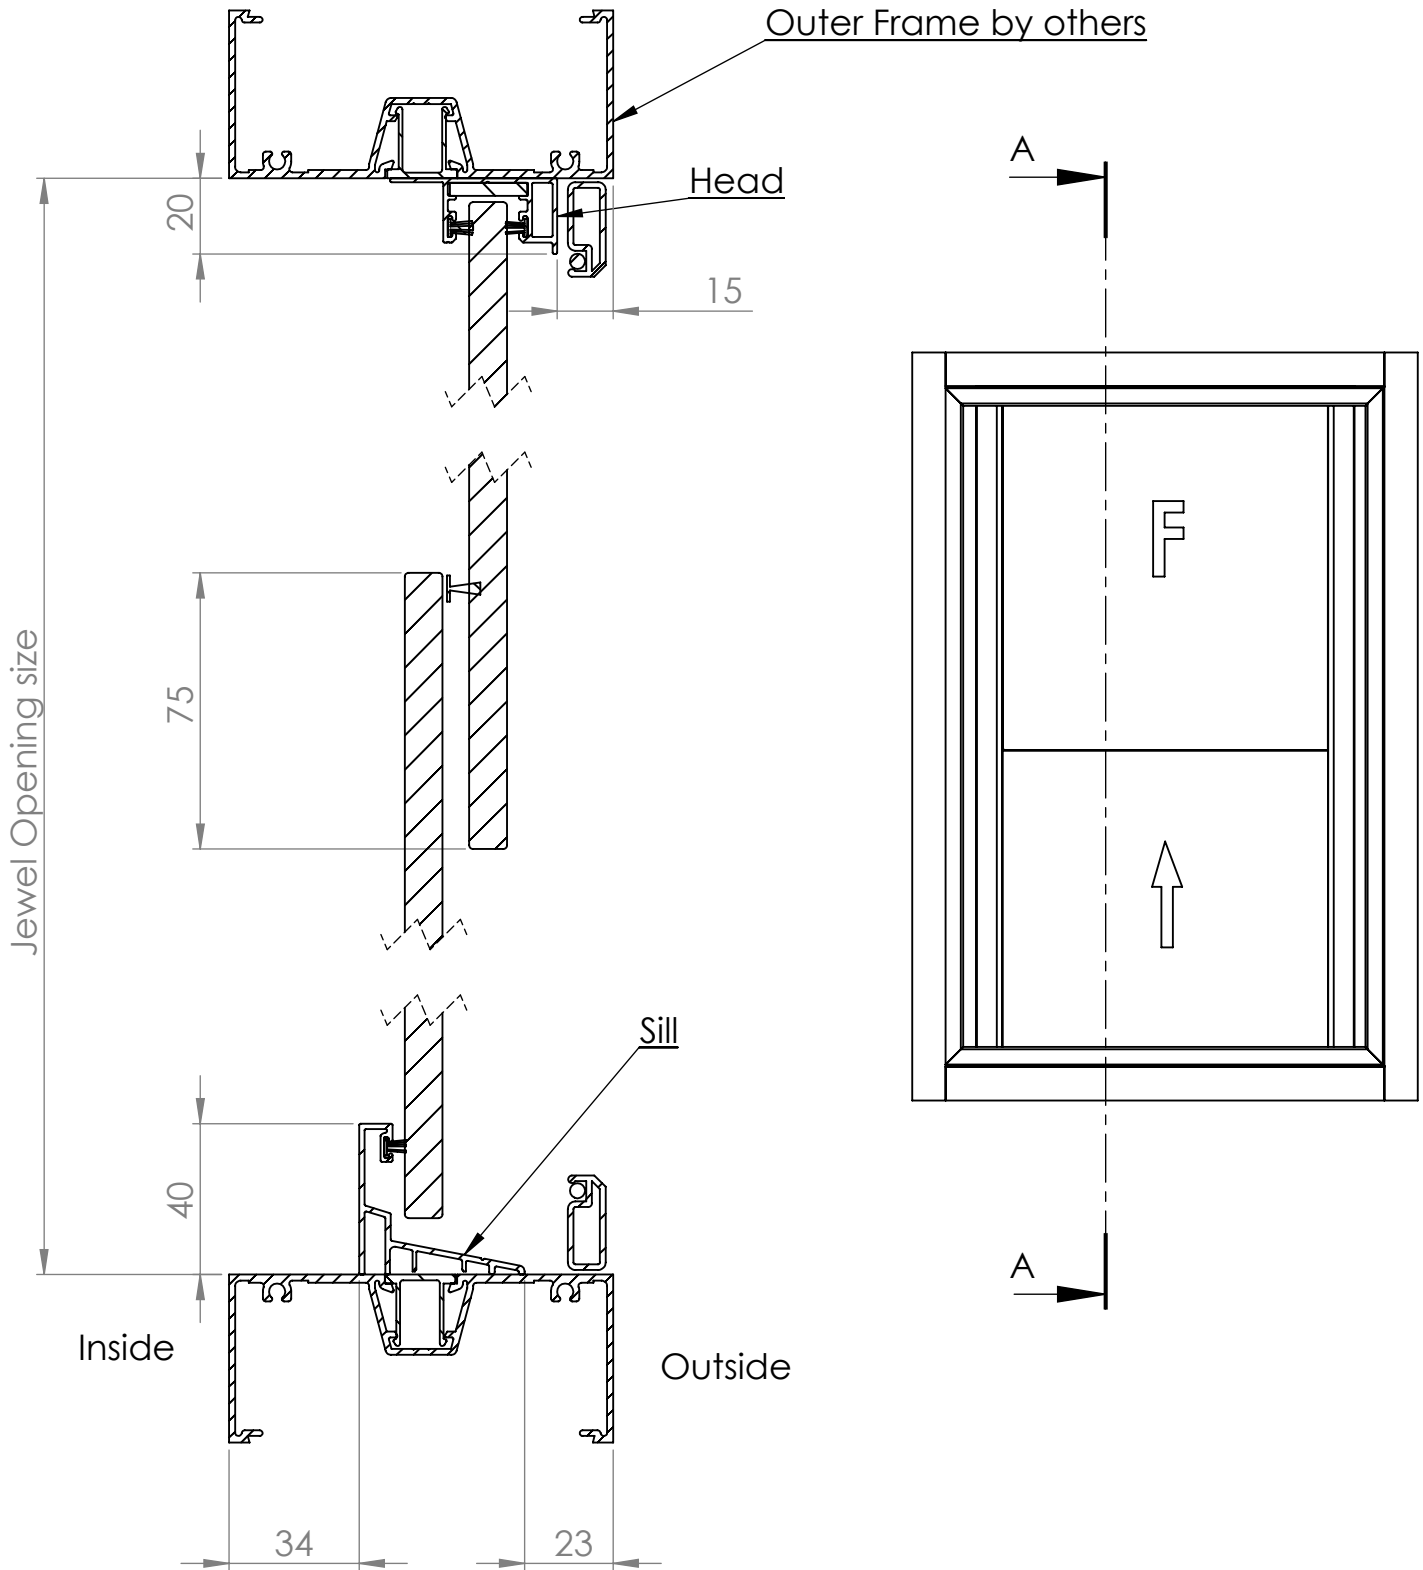

Pearl 10mm servery Assembly 2PTF

SECTION A-A
SCALE 1 : 2

DATE	16/6/20	REVISION	3		A4
DWG NO.		For technical assistance contact (03) 97708708			SHEET 1 OF 2
					SCALE:1:10

Pearl 10mm servery Assembly 2PTF

DATE	16/6/20	REVISION	3		A4
DWG NO.	For technical assistance contact (03) 97708708			SHEET 2 OF 2	SCALE:1:10