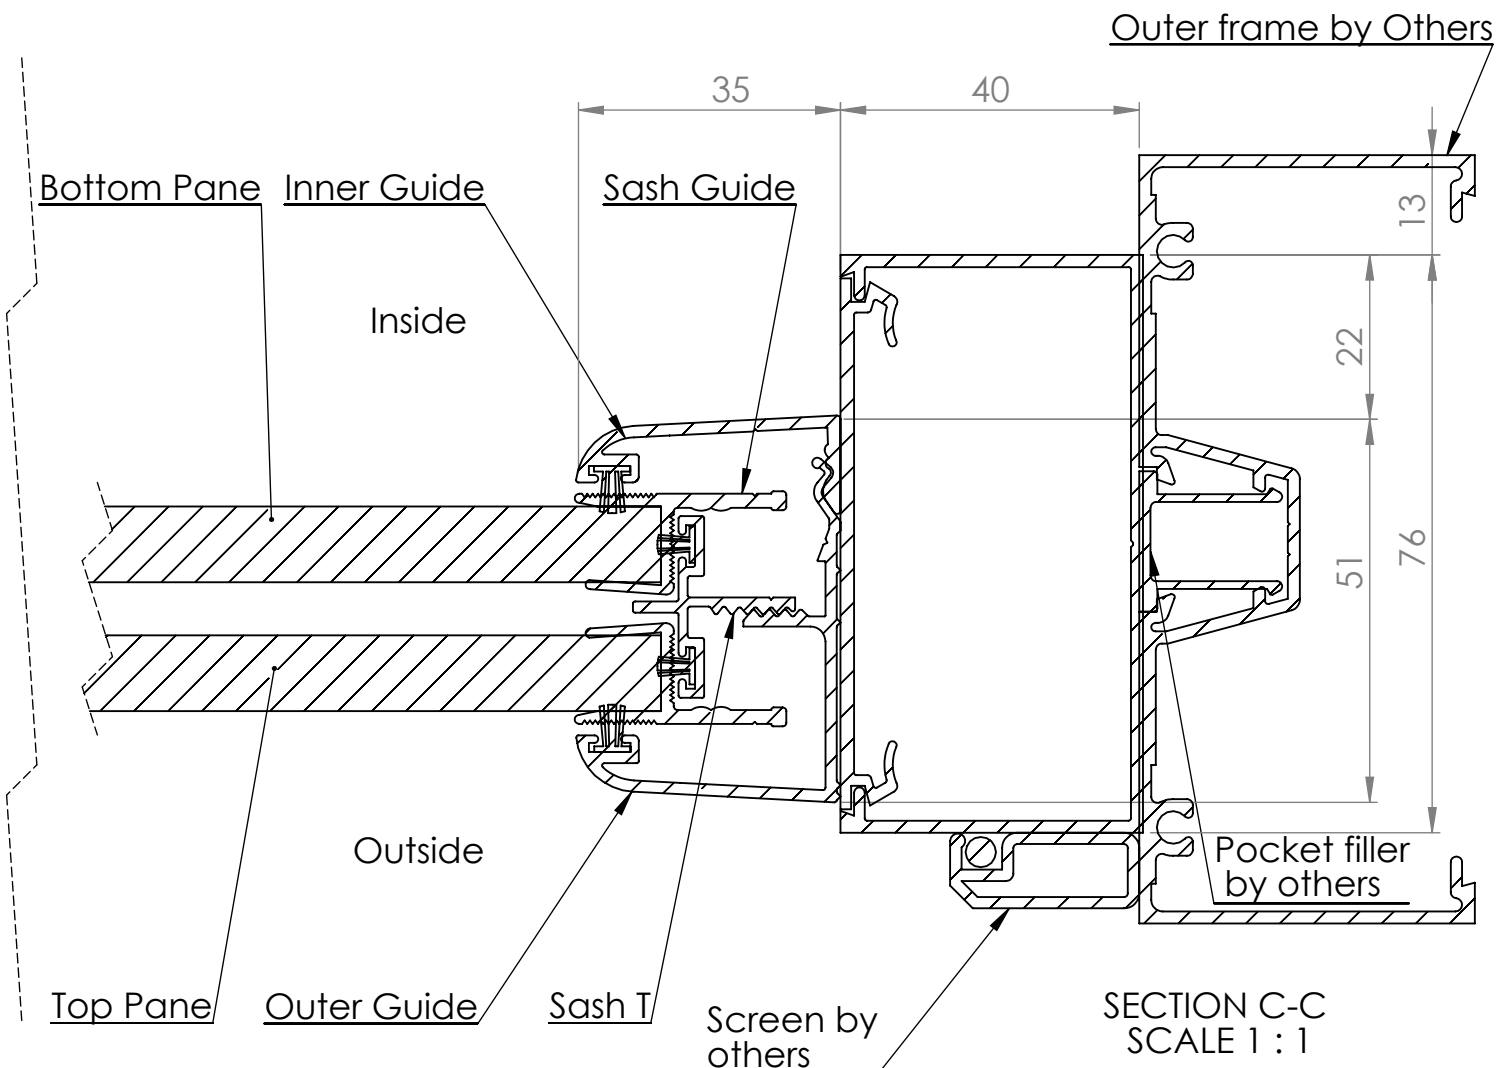

Pearl 10mm servery Assembly 2PTF

SECTION A-A
SCALE 1 : 2

DATE	16/6/20	REVISION	3		A4
DWG NO.		For technical assistance contact (03) 97708708			SHEET 1 OF 2
					SCALE:1:10

Pearl 10mm servery Assembly 2PTF

DATE	16/6/20	REVISION	3		A4
DWG NO.	For technical assistance contact (03) 97708708			SHEET 2 OF 2	SCALE:1:10