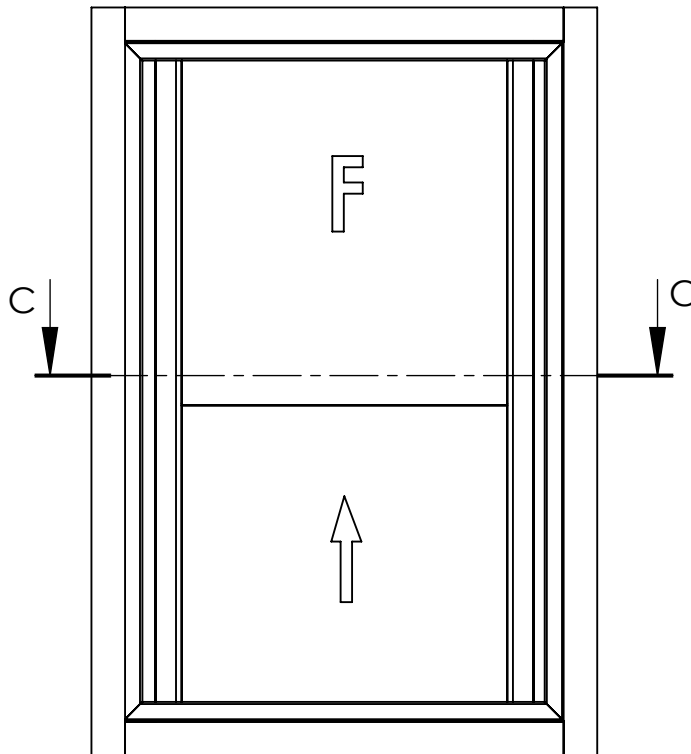

Pearl 10mm servery Assembly 2PTF

SECTION A-A
SCALE 1 : 2

DATE	16/6/20	REVISION	3		A4
DWG NO.		For technical assistance contact (03) 97708708			SHEET 1 OF 2
					SCALE:1:10

Pearl 10mm servery Assembly 2PTF

DATE	16/6/20	REVISION	3		A4
DWG NO.	For technical assistance contact (03) 97708708			SHEET 2 OF 2	SCALE:1:10