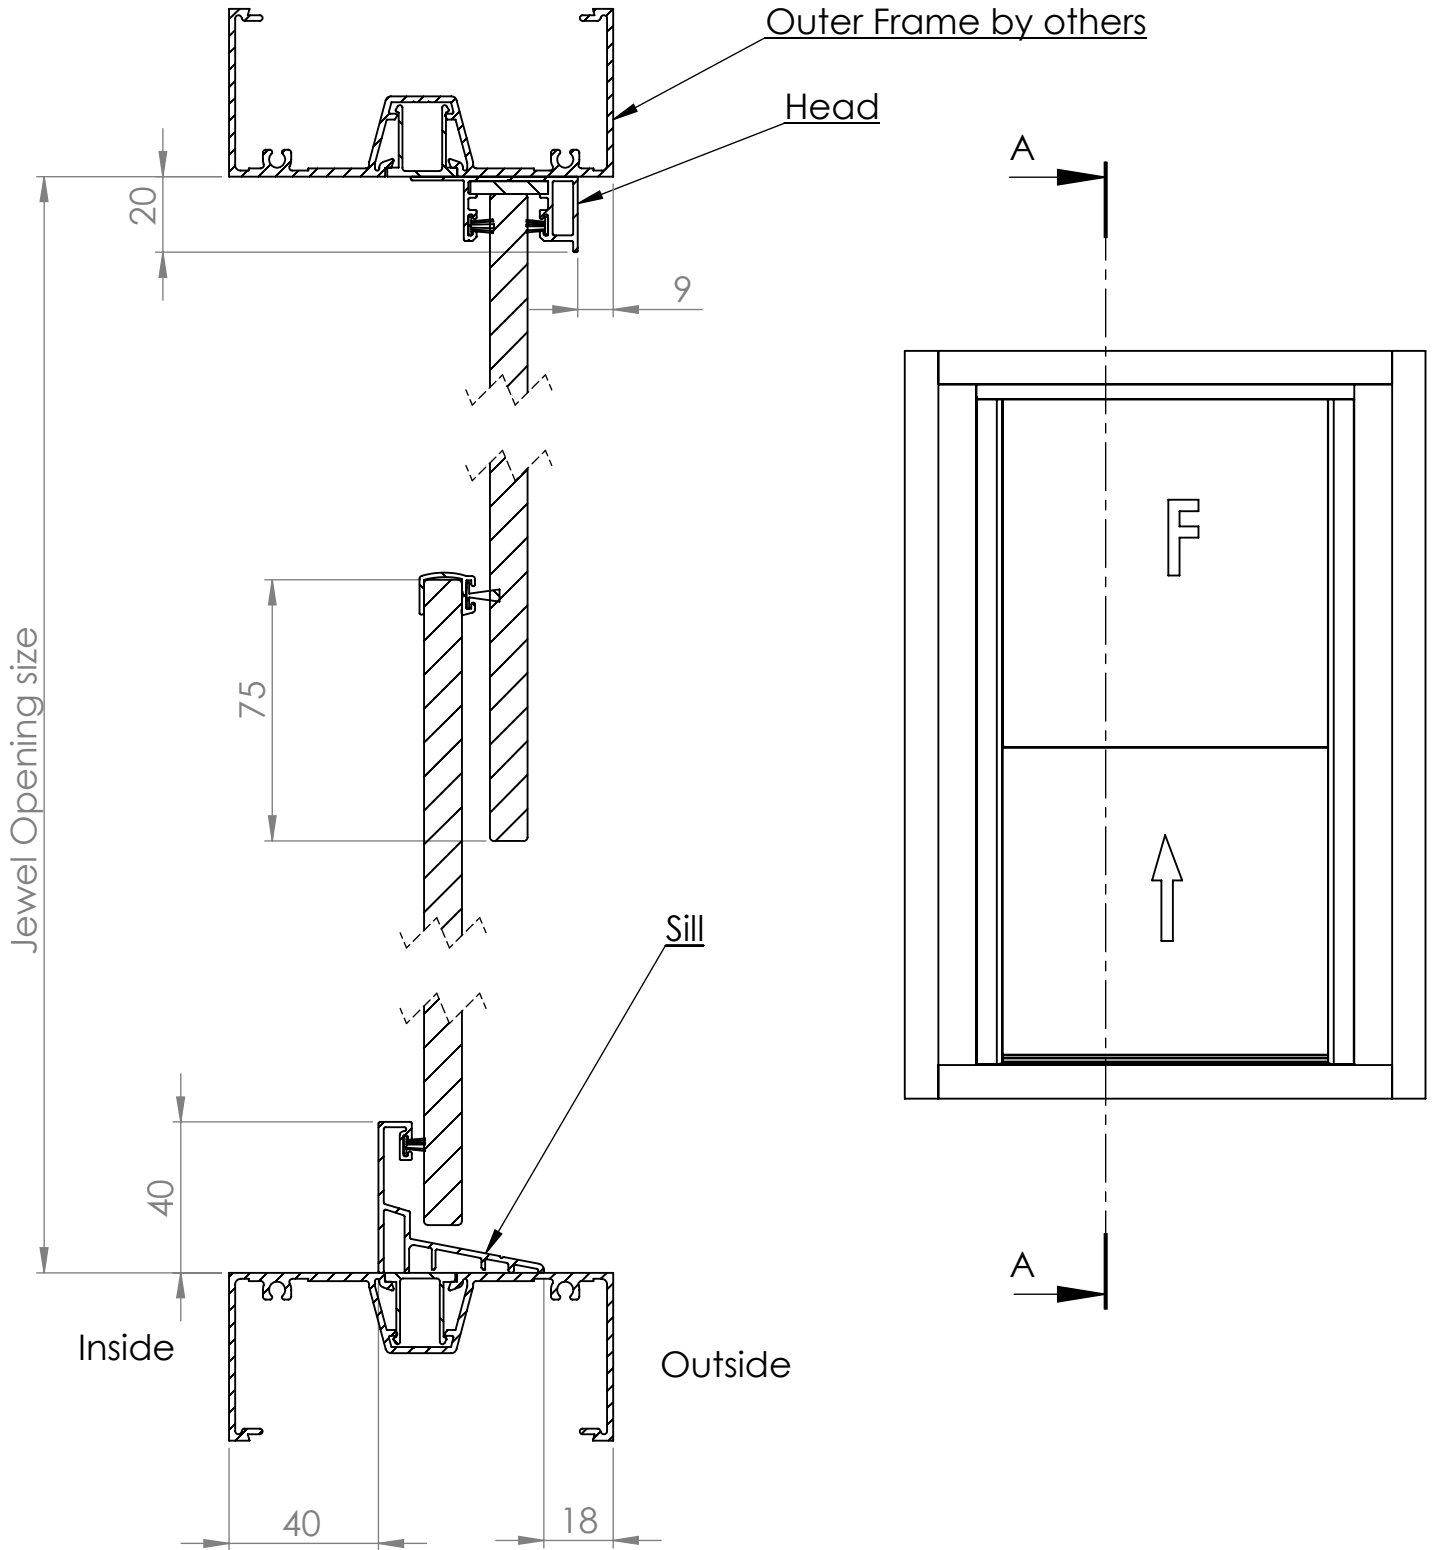

Pearl 10mm servery Assembly 2PTF 100- 50 box

SECTION A-A
SCALE 1 : 2

DATE	26/8/20	REVISION	3		A4
DWG NO.		For technical assistance contact (03) 97708708			SHEET 1 OF 2
					SCALE:1:10

Pearl 10mm servery Assembly 2PTF 100- 50 box

DATE	26/8/20	REVISION	3		A4
DWG NO.	For technical assistance contact (03) 97708708			SHEET 2 OF 2	SCALE:1:10