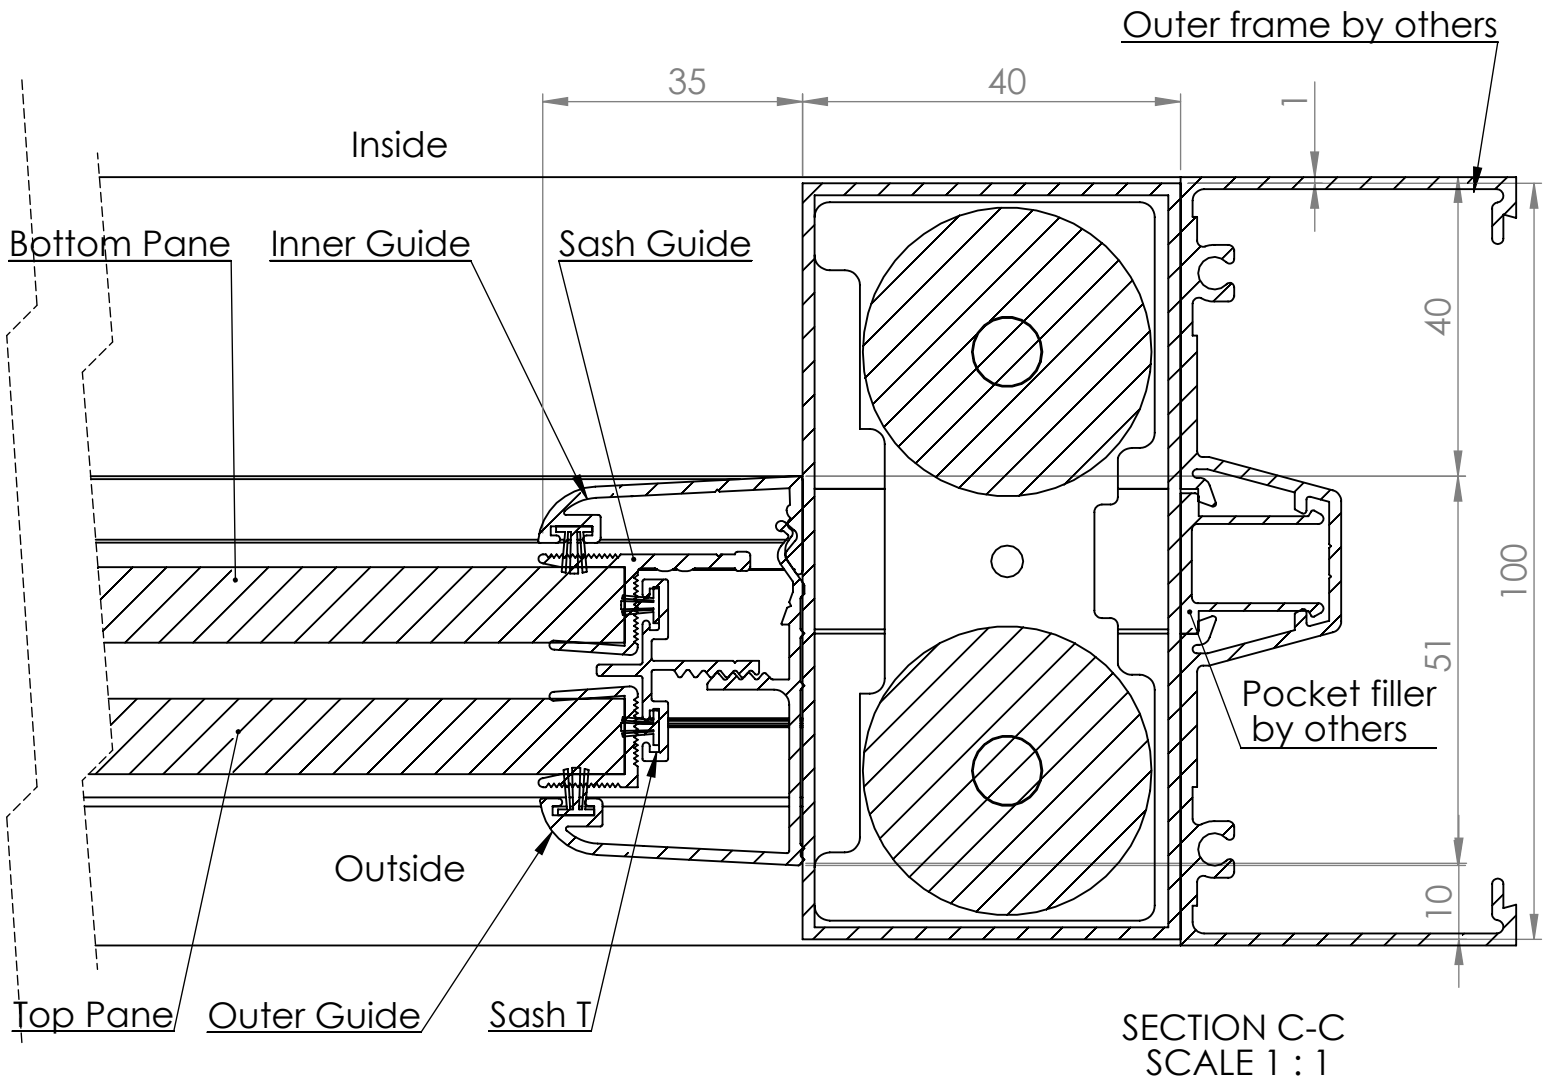

Pearl 10mm servery Assembly 2PTF 100- 50 box

SECTION A-A
SCALE 1 : 2

DATE	26/8/20	REVISION	3		A4
DWG NO.		For technical assistance contact (03) 97708708			SHEET 1 OF 2
					SCALE:1:10

Pearl 10mm servery Assembly 2PTF 100- 50 box

DATE	26/8/20	REVISION	3		A4
DWG NO.	For technical assistance contact (03) 97708708			SHEET 2 OF 2	SCALE:1:10