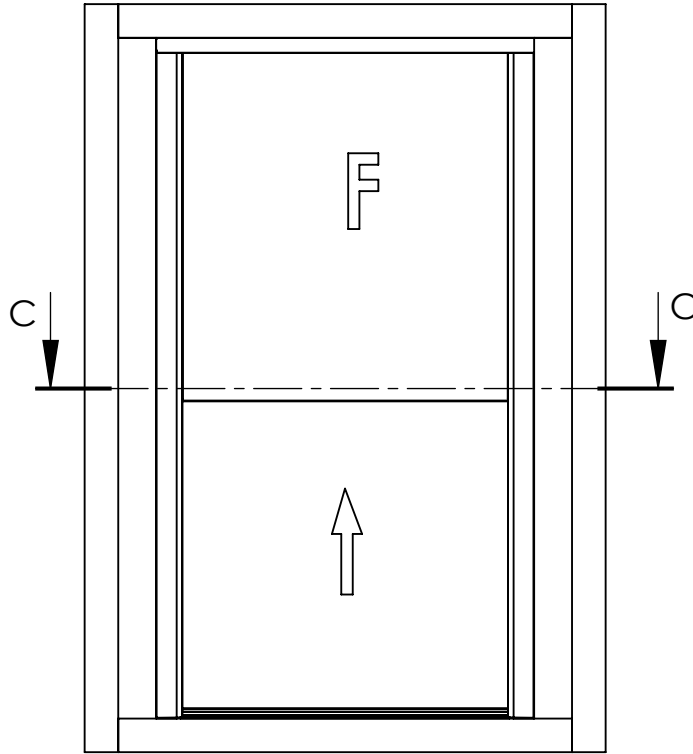

Pearl 10mm servery Assembly 2PTF 100- 50 box

SECTION A-A
SCALE 1 : 2

DATE	26/8/20	REVISION	3		A4
DWG NO.		For technical assistance contact (03) 97708708			SHEET 1 OF 2
					SCALE:1:10

Pearl 10mm servery Assembly 2PTF 100- 50 box

DATE	26/8/20	REVISION	3		A4
DWG NO.	For technical assistance contact (03) 97708708			SHEET 2 OF 2	SCALE:1:10