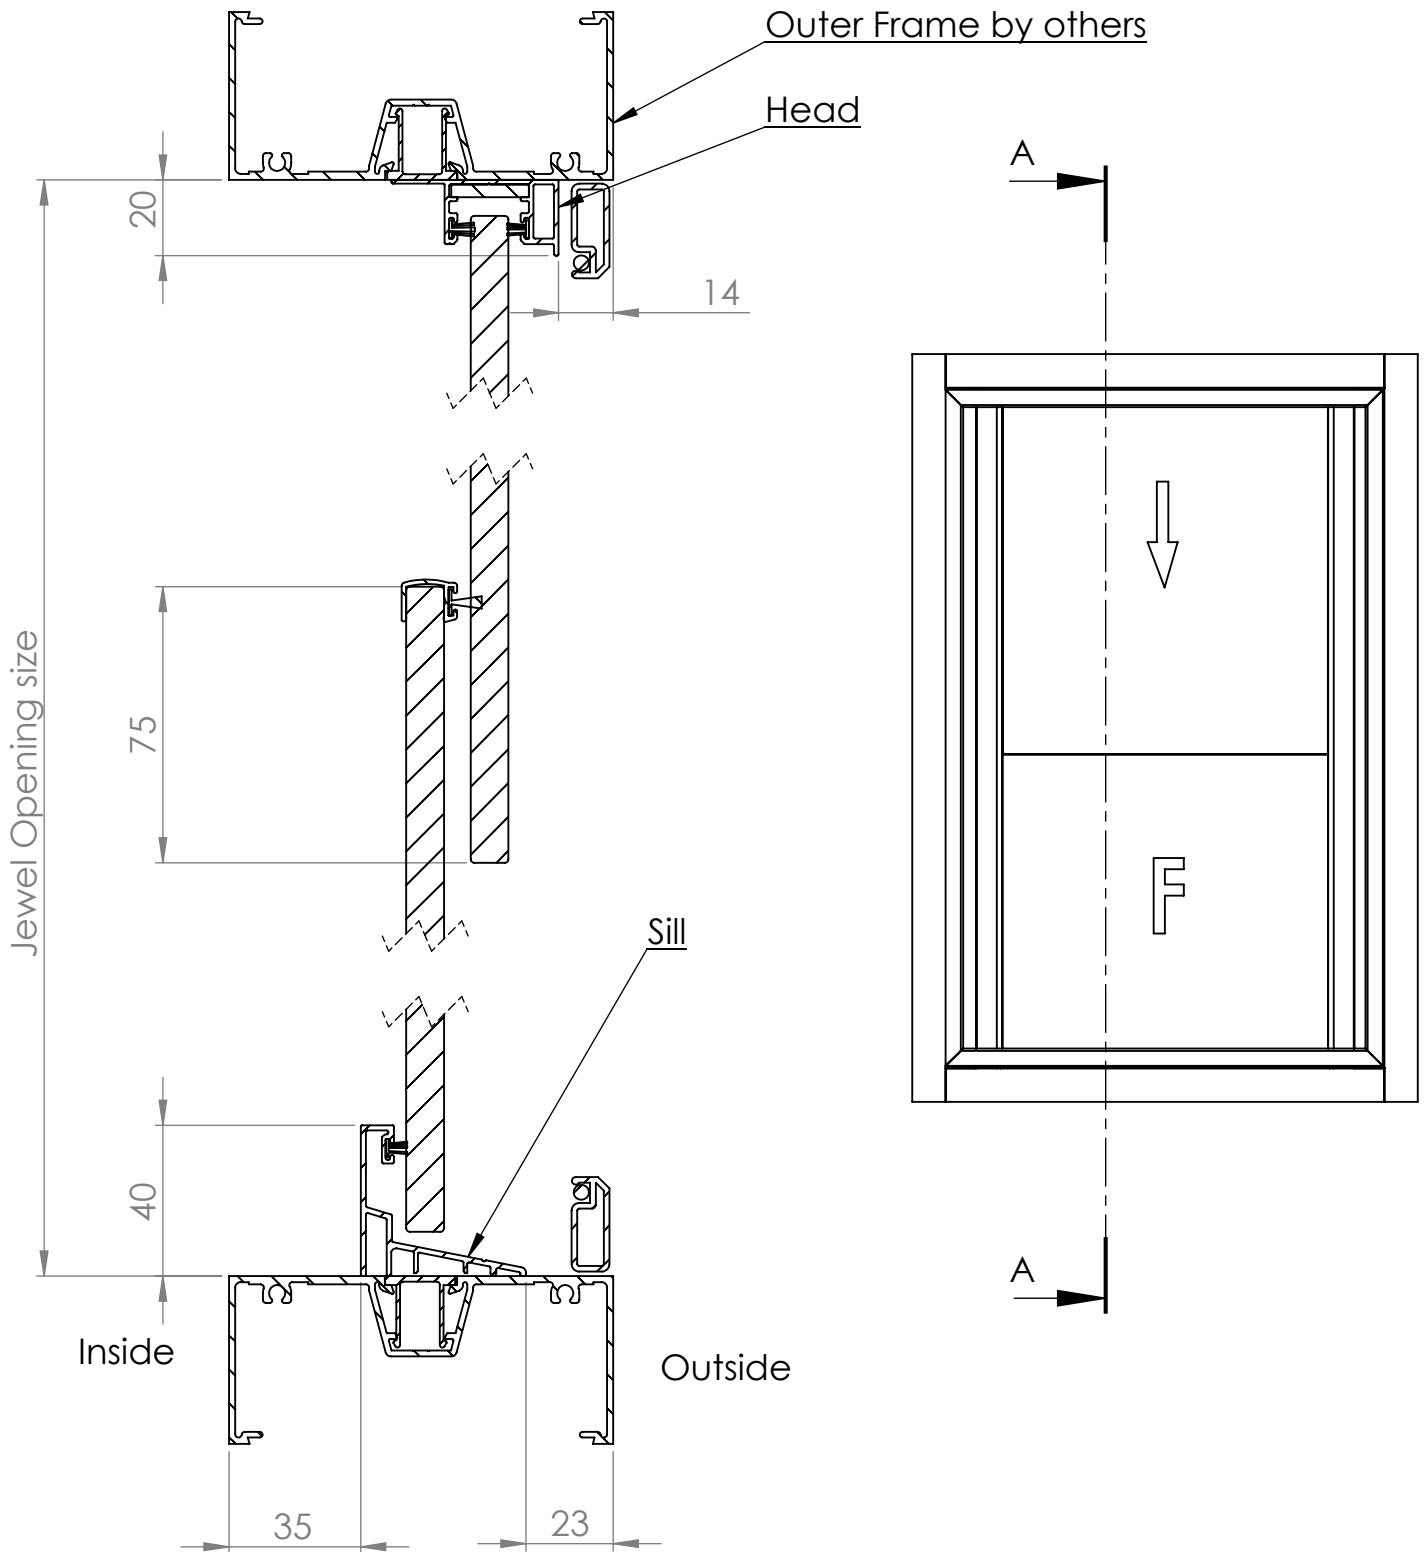

Pearl 10mm servery Assembly 2PBF

SECTION A-A
SCALE 1 : 2

DATE	16/6/20	REVISION	3		A4
DWG NO.		For technical assistance contact (03) 97708708			SHEET 1 OF 2
					SCALE:1:10

Pearl 10mm servery Assembly 2PBF

DATE	16/6/20	REVISION	3		A4
DWG NO.	For technical assistance contact (03) 97708708			SHEET 2 OF 2	SCALE:1:10