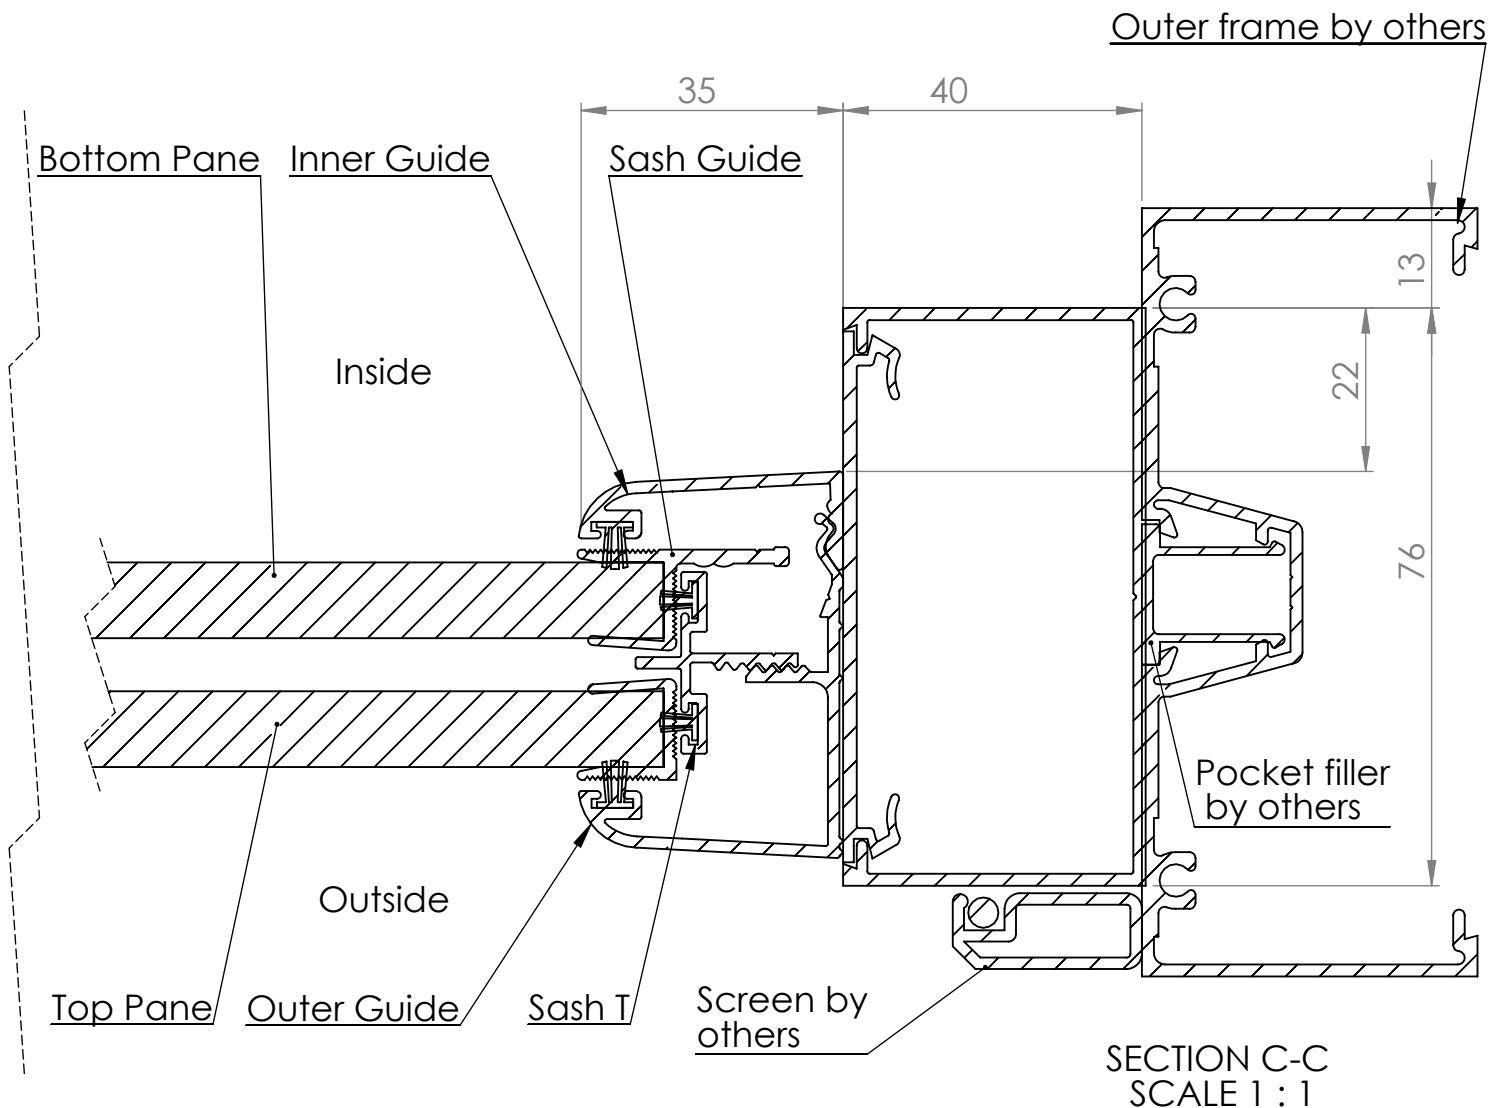

Pearl 10mm servery Assembly 2PBF

SECTION A-A
SCALE 1 : 2

DATE	16/6/20	REVISION	3		A4
DWG NO.		For technical assistance contact (03) 97708708			SHEET 1 OF 2
					SCALE:1:10

Pearl 10mm servery Assembly 2PBF

DATE	16/6/20	REVISION	3		A4
DWG NO.	For technical assistance contact (03) 97708708			SHEET 2 OF 2	SCALE:1:10