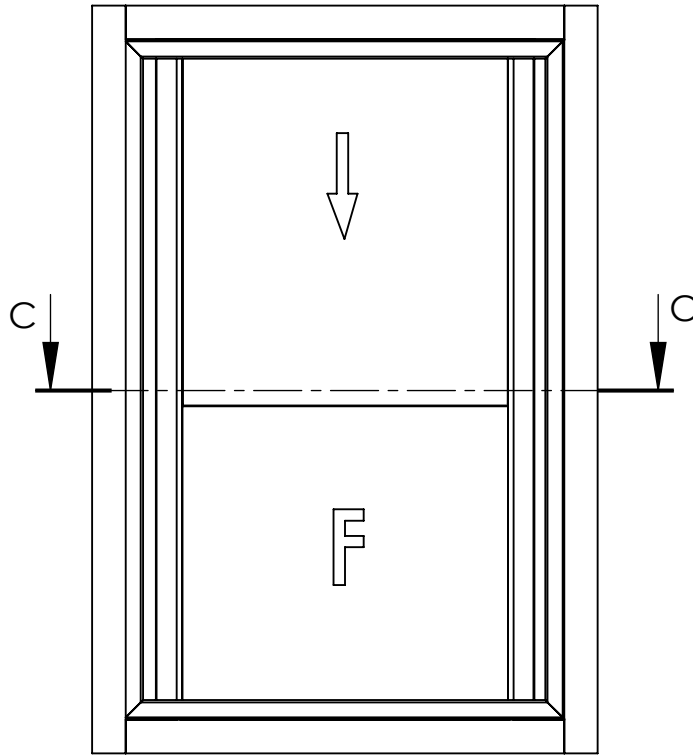

Pearl 10mm servery Assembly 2PBF

SECTION A-A
SCALE 1 : 2

DATE	16/6/20	REVISION	3		A4
DWG NO.		For technical assistance contact (03) 97708708			SHEET 1 OF 2
					SCALE:1:10

Pearl 10mm servery Assembly 2PBF

DATE	16/6/20	REVISION	3		A4
DWG NO.	For technical assistance contact (03) 97708708			SHEET 2 OF 2	SCALE:1:10