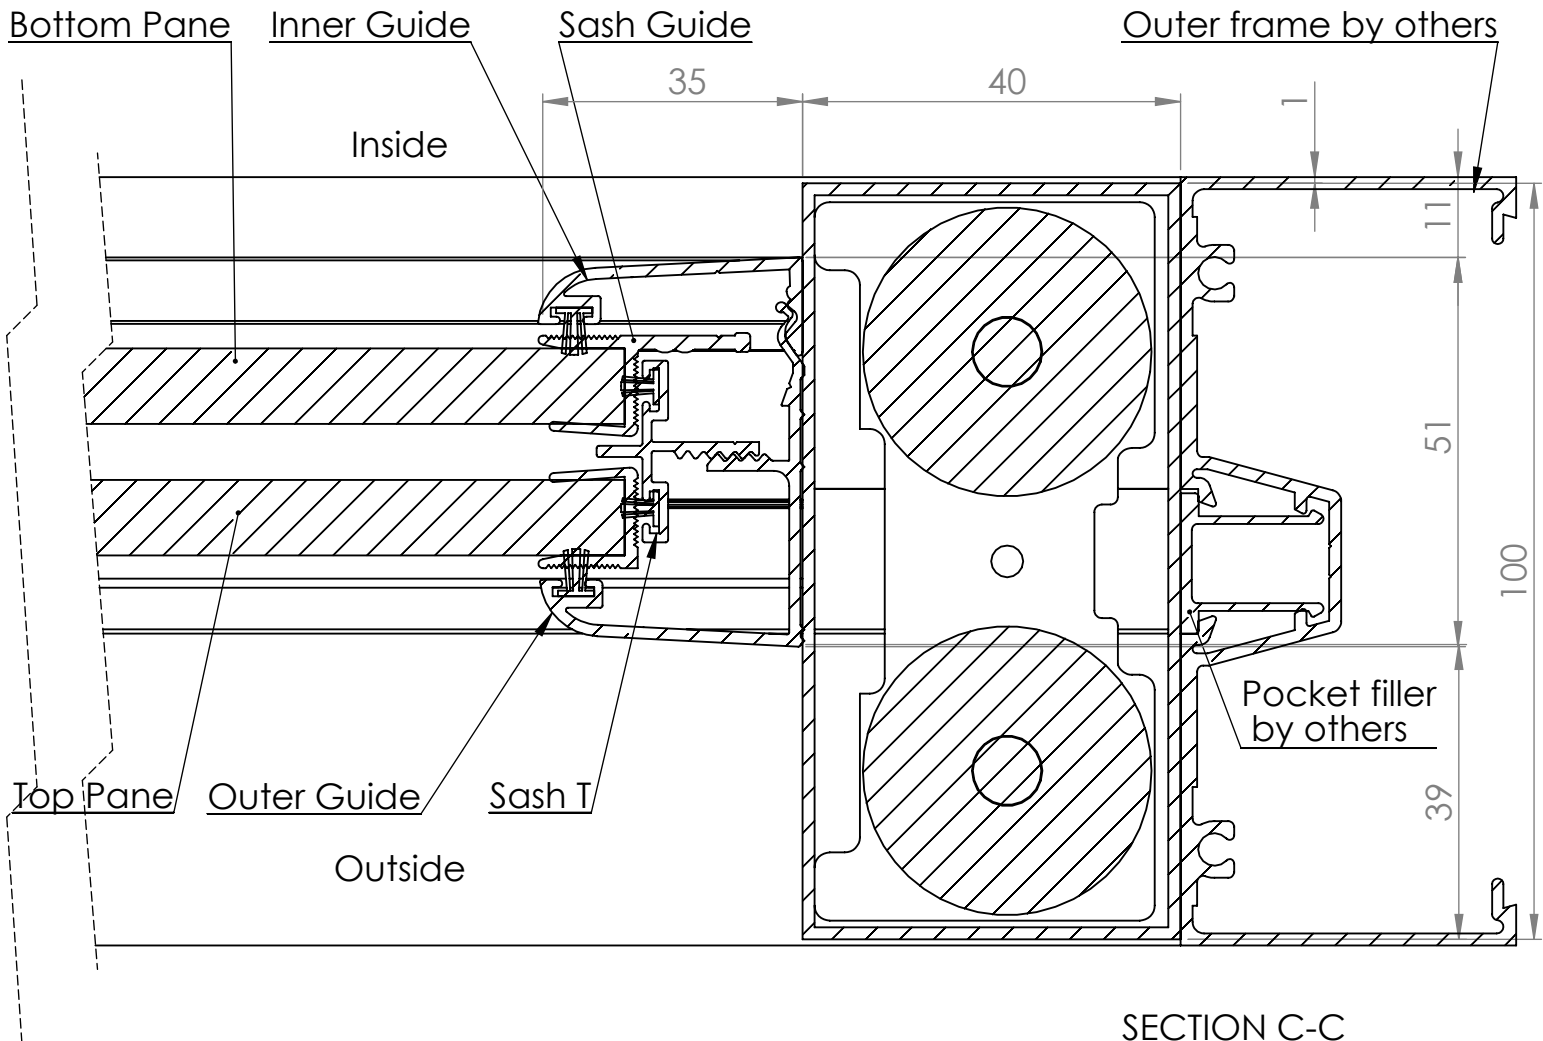

Pearl 10mm servery Assembly 2PBF 100- 50 box

SECTION A-A
SCALE 1 : 2

DATE	26/8/20	REVISION	3		A4
DWG NO.		For technical assistance contact (03) 97708708			SHEET 1 OF 2
					SCALE:1:10

Pearl 10mm servery Assembly 2PBF 100- 50 box

SECTION C-C
SCALE 1 : 1

DATE	26/8/20	REVISION	3		A4
DWG NO.	For technical assistance contact (03) 97708708			SHEET 2 OF 2	SCALE:1:10