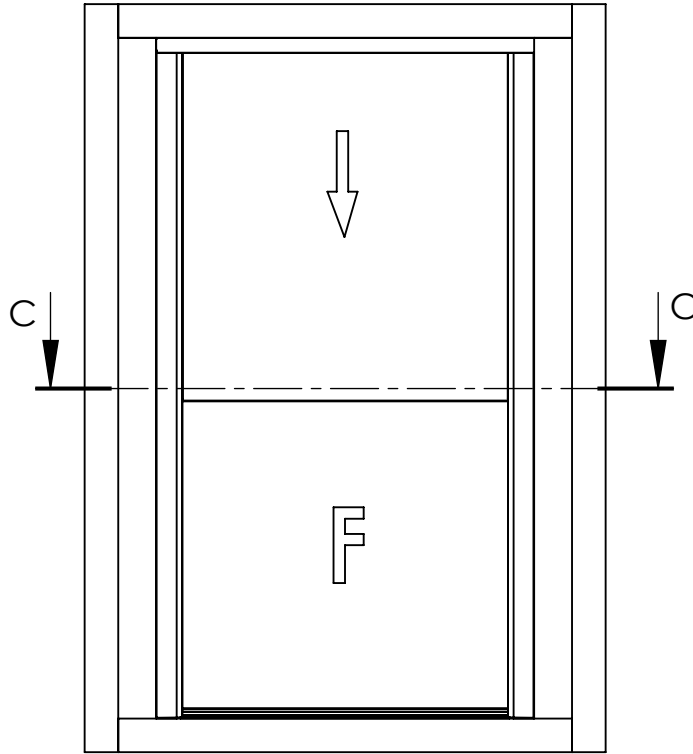

Pearl 10mm servery Assembly 2PBF 100- 50 box

SECTION A-A
SCALE 1 : 2

DATE	26/8/20	REVISION	3		A4
DWG NO.		For technical assistance contact (03) 97708708			SHEET 1 OF 2
					SCALE:1:10

Pearl 10mm servery Assembly 2PBF 100- 50 box

SECTION C-C
SCALE 1 : 1

DATE	26/8/20	REVISION	3		A4
DWG NO.	For technical assistance contact (03) 97708708			SHEET 2 OF 2	SCALE:1:10