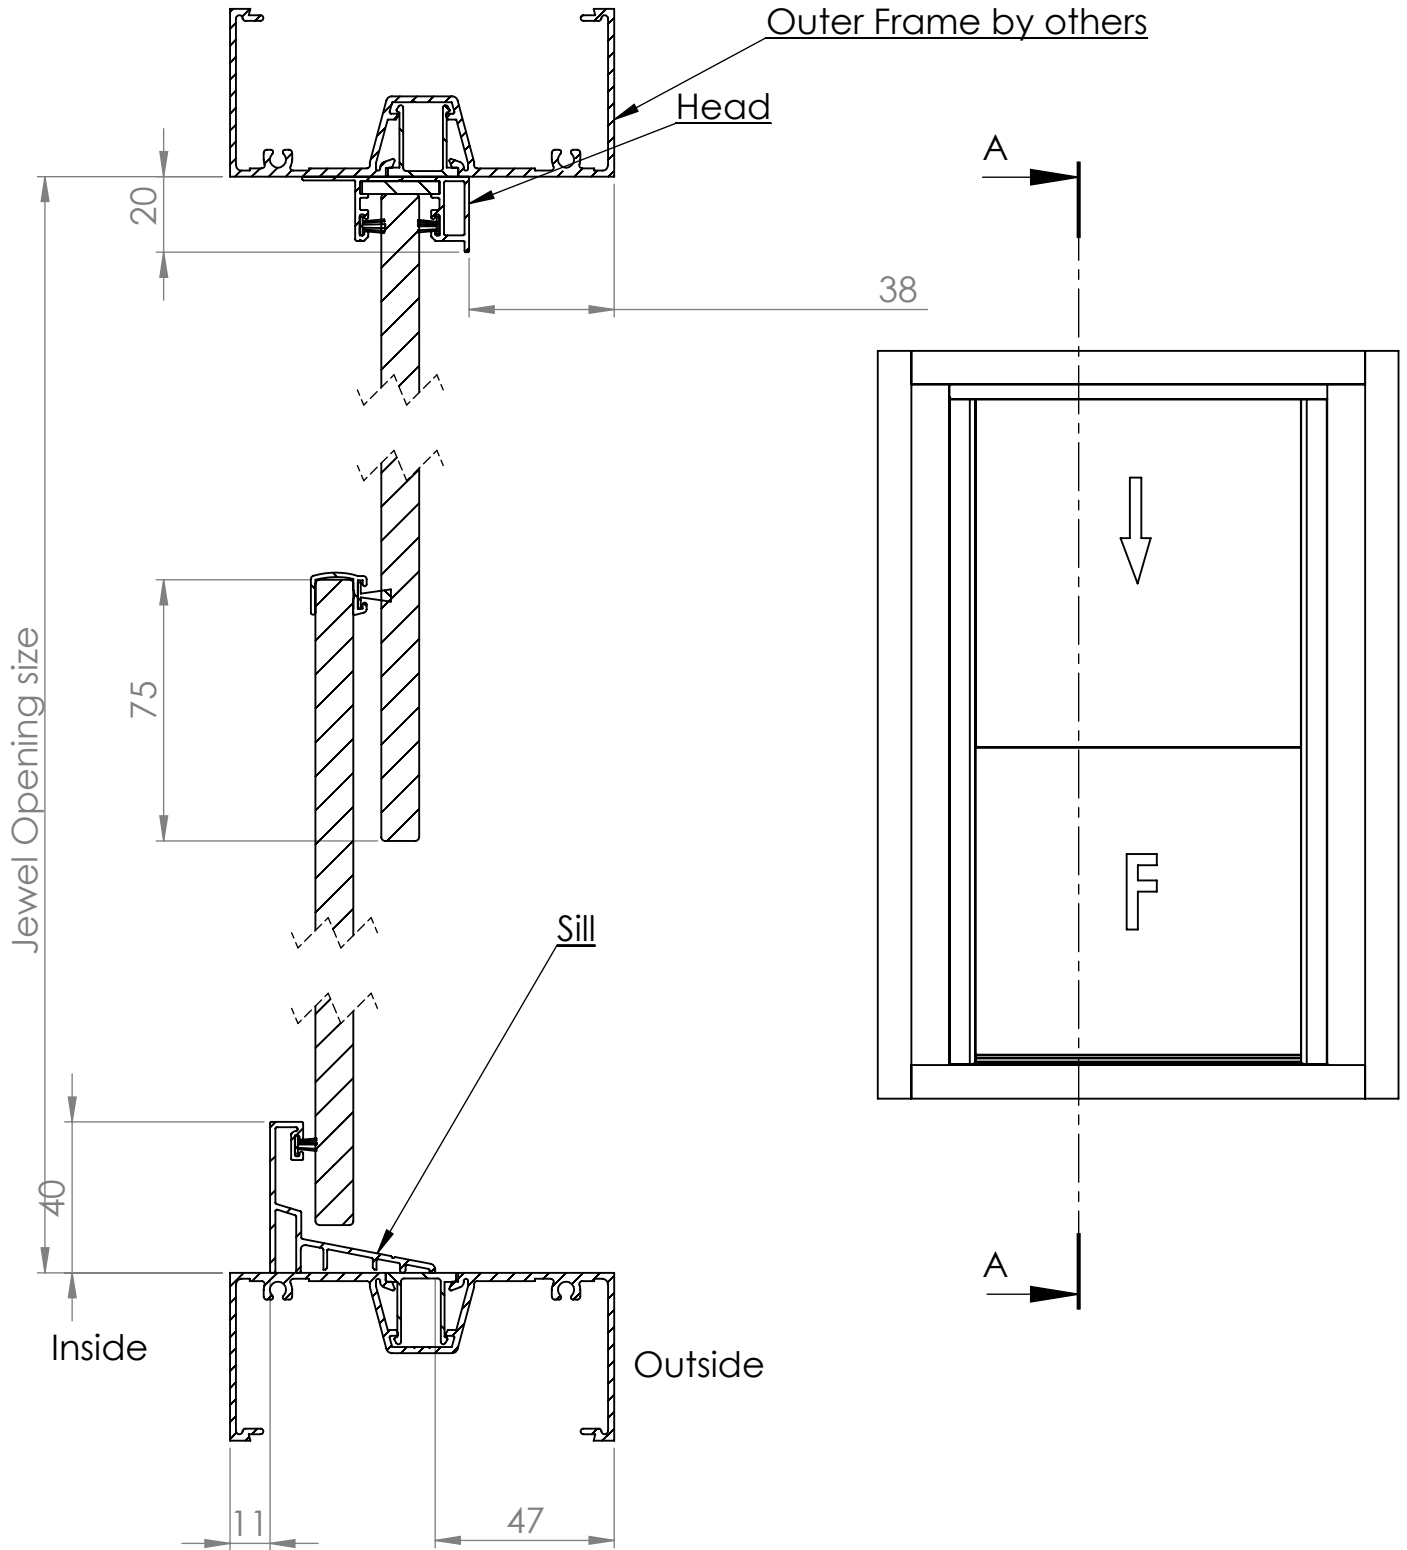

Pearl 10mm servery Assembly 2PBF 100- 50 box

SECTION A-A
SCALE 1 : 2

DATE	26/8/20	REVISION	3		A4
DWG NO.		For technical assistance contact (03) 97708708			SHEET 1 OF 2
					SCALE:1:10

Pearl 10mm servery Assembly 2PBF 100- 50 box

SECTION C-C
SCALE 1 : 1

DATE	26/8/20	REVISION	3		A4
DWG NO.	For technical assistance contact (03) 97708708			SHEET 2 OF 2	SCALE:1:10