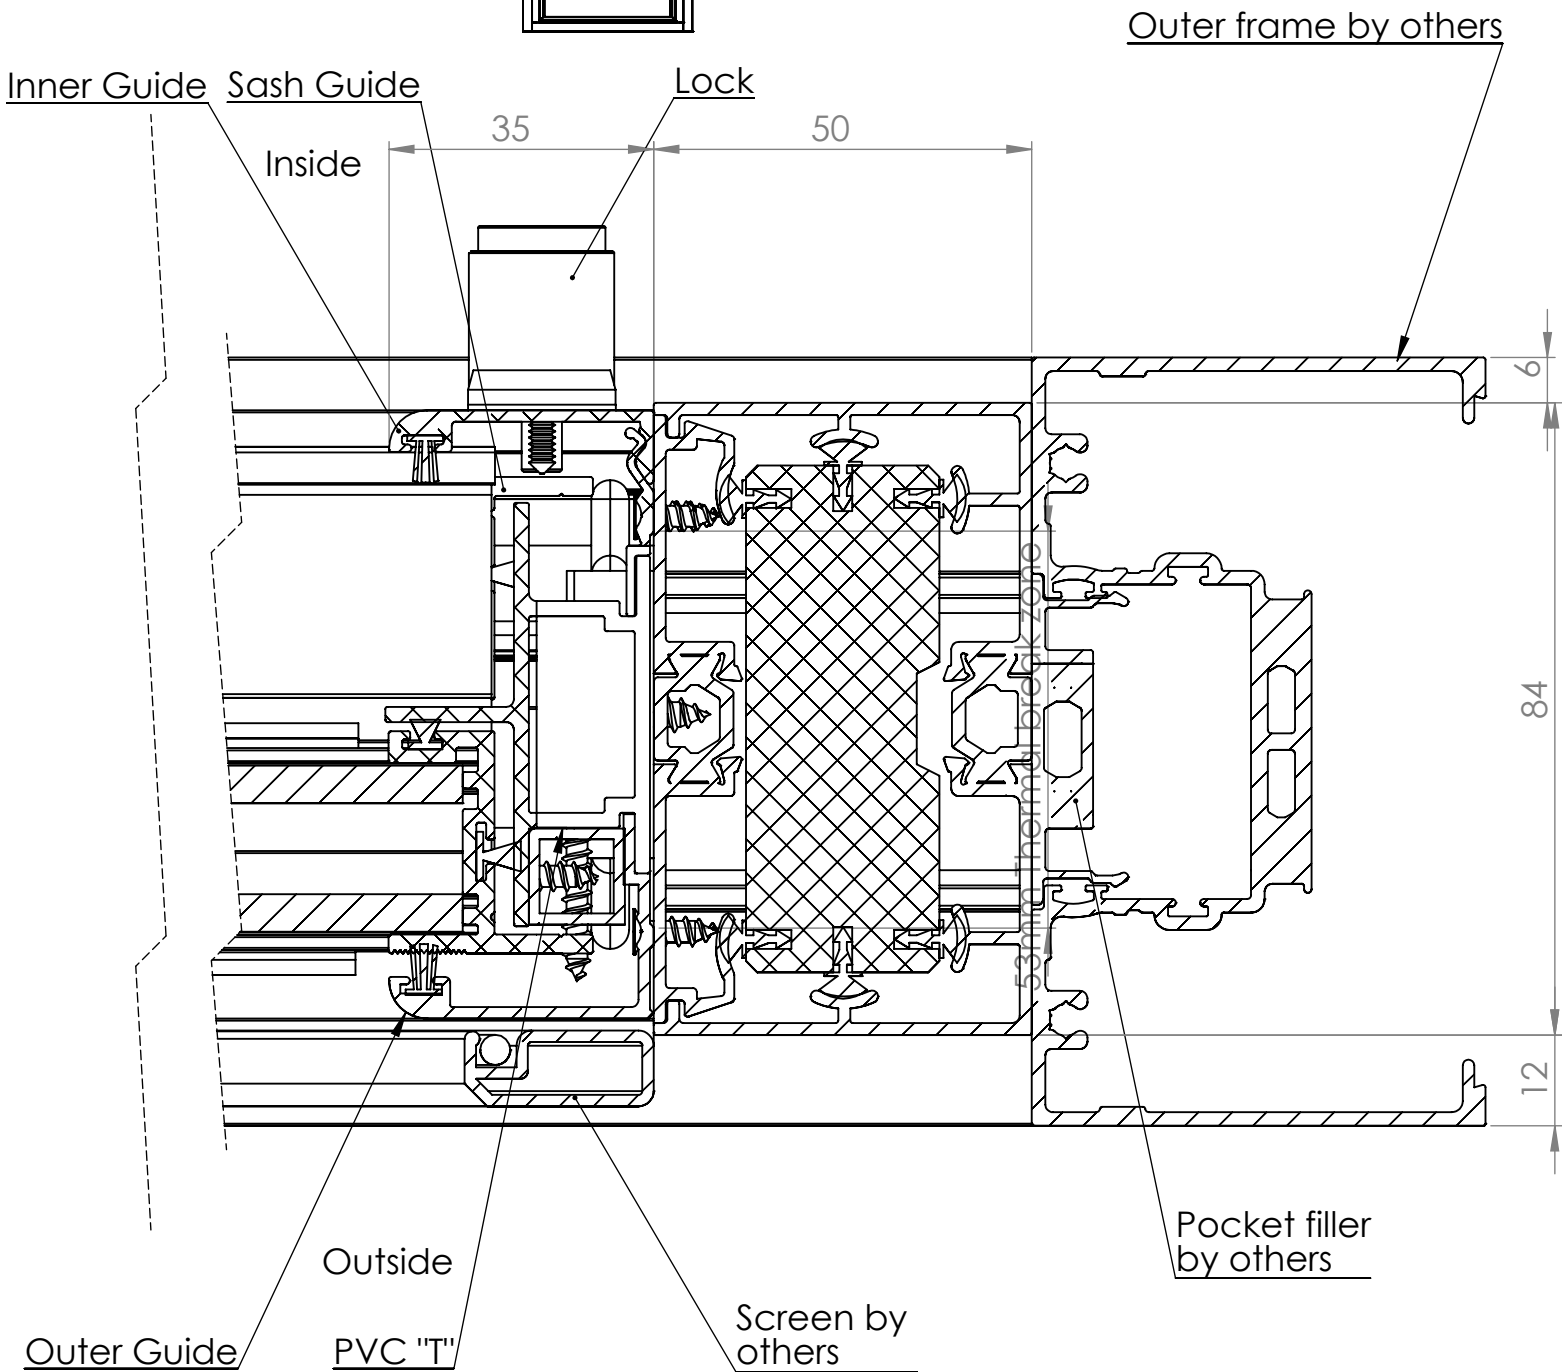

Opal 22mm Assembly 3PTBF center down

SECTION A-A
SCALE 1 : 2

DATE	19/6/20	REVISION	3		A4
DWG NO.	For technical assistance contact (03) 97708708			SHEET 1 OF 2	SCALE:1:10

Opal 22mm Assembly 3PTBF center down

SECTION C-C
SCALE 1 : 1

DATE	19/6/20	REVISION	3		A4
DWG. NO.	For technical assistance contact (03) 97708708			SHEET 2 OF 2	SCALE:1:10