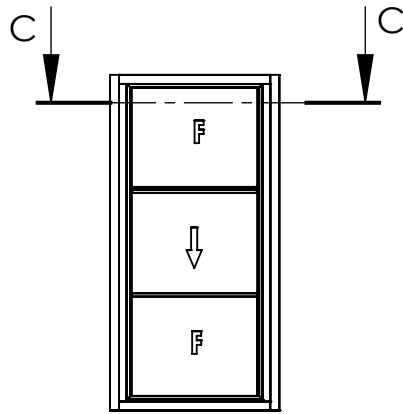

Opal 22mm Assembly 3PTBF center down

SECTION A-A
SCALE 1 : 2

DATE	19/6/20	REVISION	3		A4
DWG NO.	For technical assistance contact (03) 97708708			SHEET 1 OF 2	SCALE:1:10

Opal 22mm Assembly 3PTBF center down

SECTION C-C
SCALE 1 : 1

DATE	19/6/20	REVISION	3		A4
DWG. NO.	For technical assistance contact (03) 97708708			SHEET 2 OF 2	SCALE:1:10