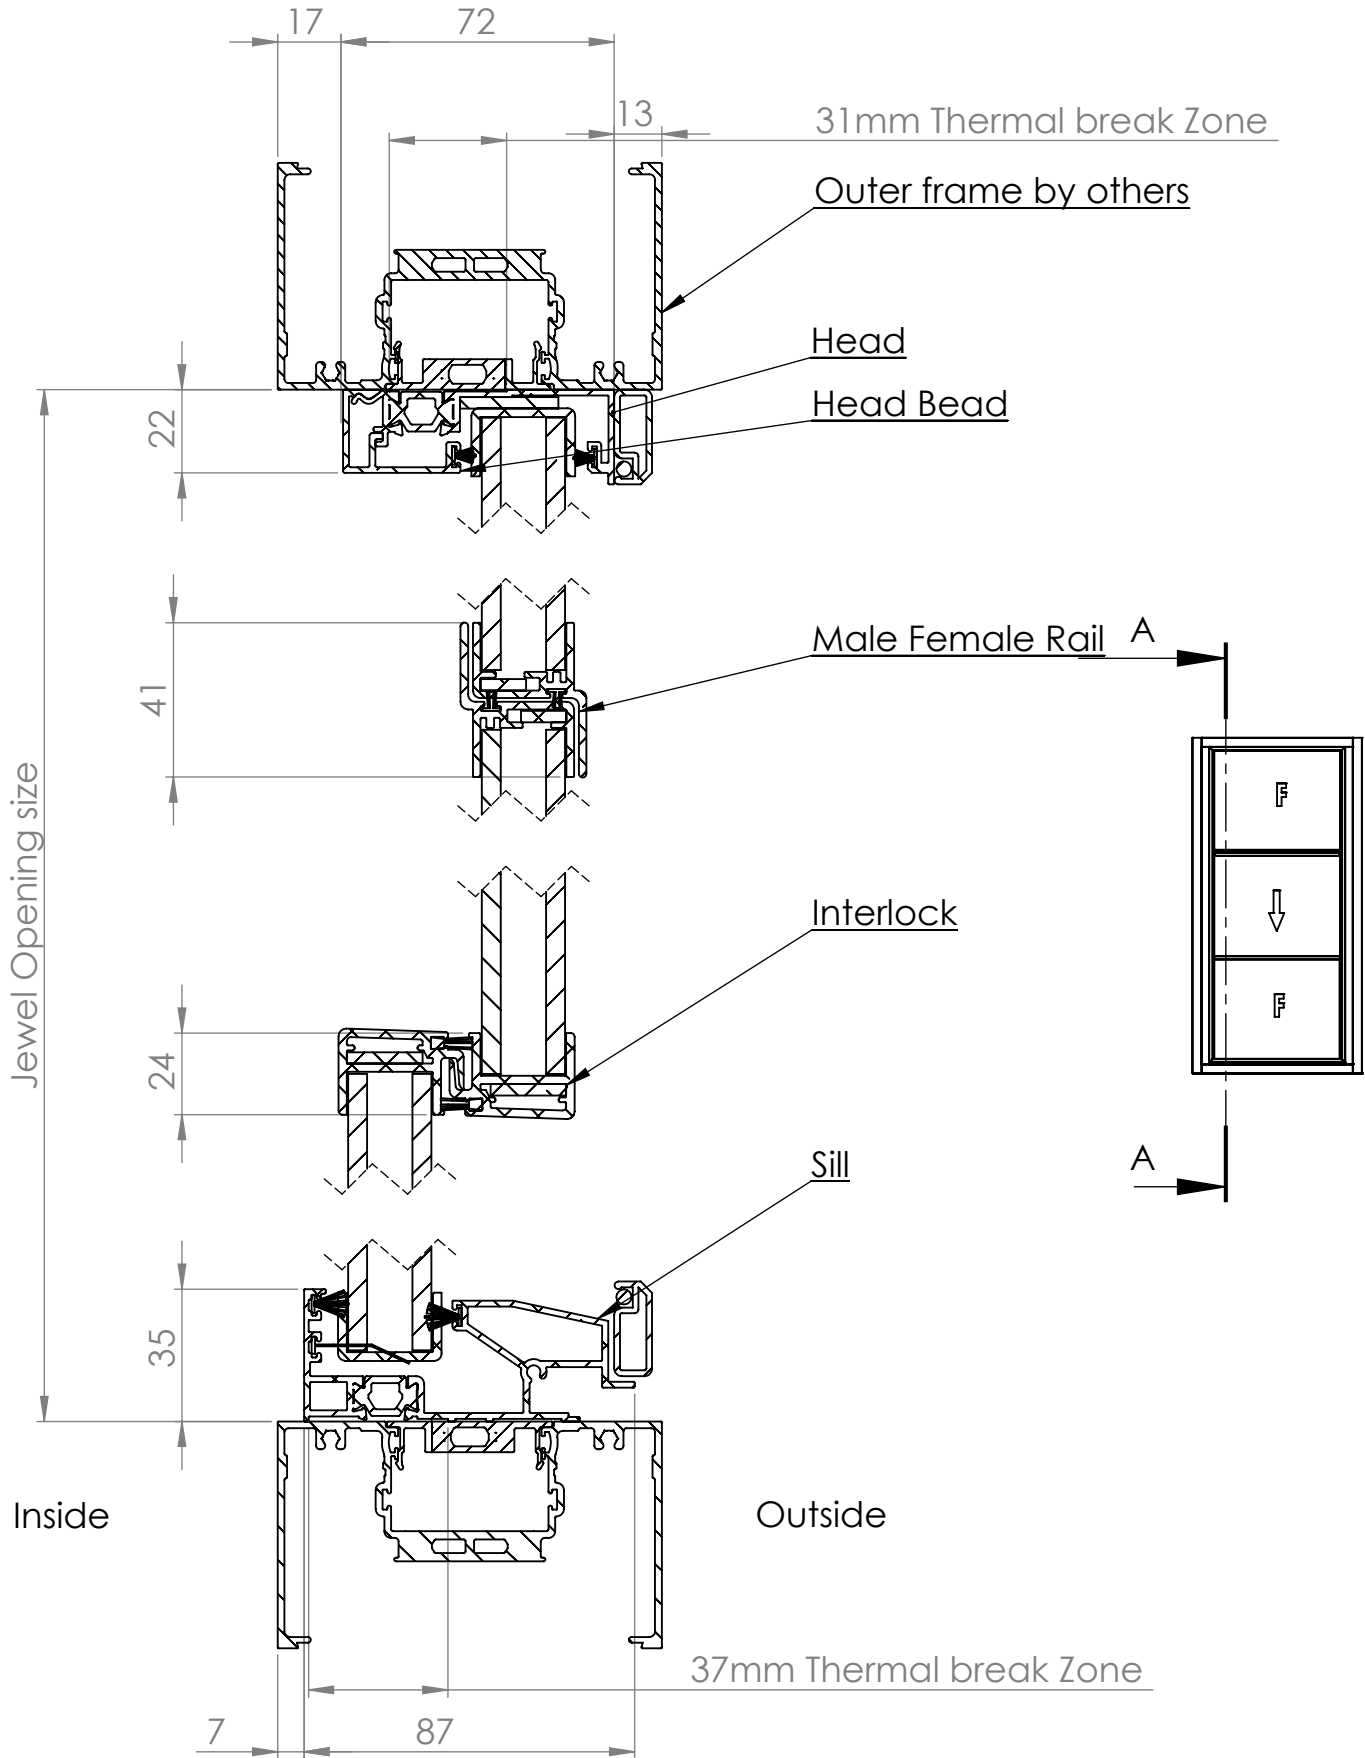

Opal 22mm Assembly 3PTBF center down

SECTION A-A
SCALE 1 : 2

DATE	19/6/20	REVISION	3		A4
DWG NO.	For technical assistance contact (03) 97708708			SHEET 1 OF 2	SCALE:1:10

Opal 22mm Assembly 3PTBF center down

SECTION C-C
SCALE 1 : 1

DATE	19/6/20	REVISION	3		A4
DWG. NO.	For technical assistance contact (03) 97708708			SHEET 2 OF 2	SCALE:1:10