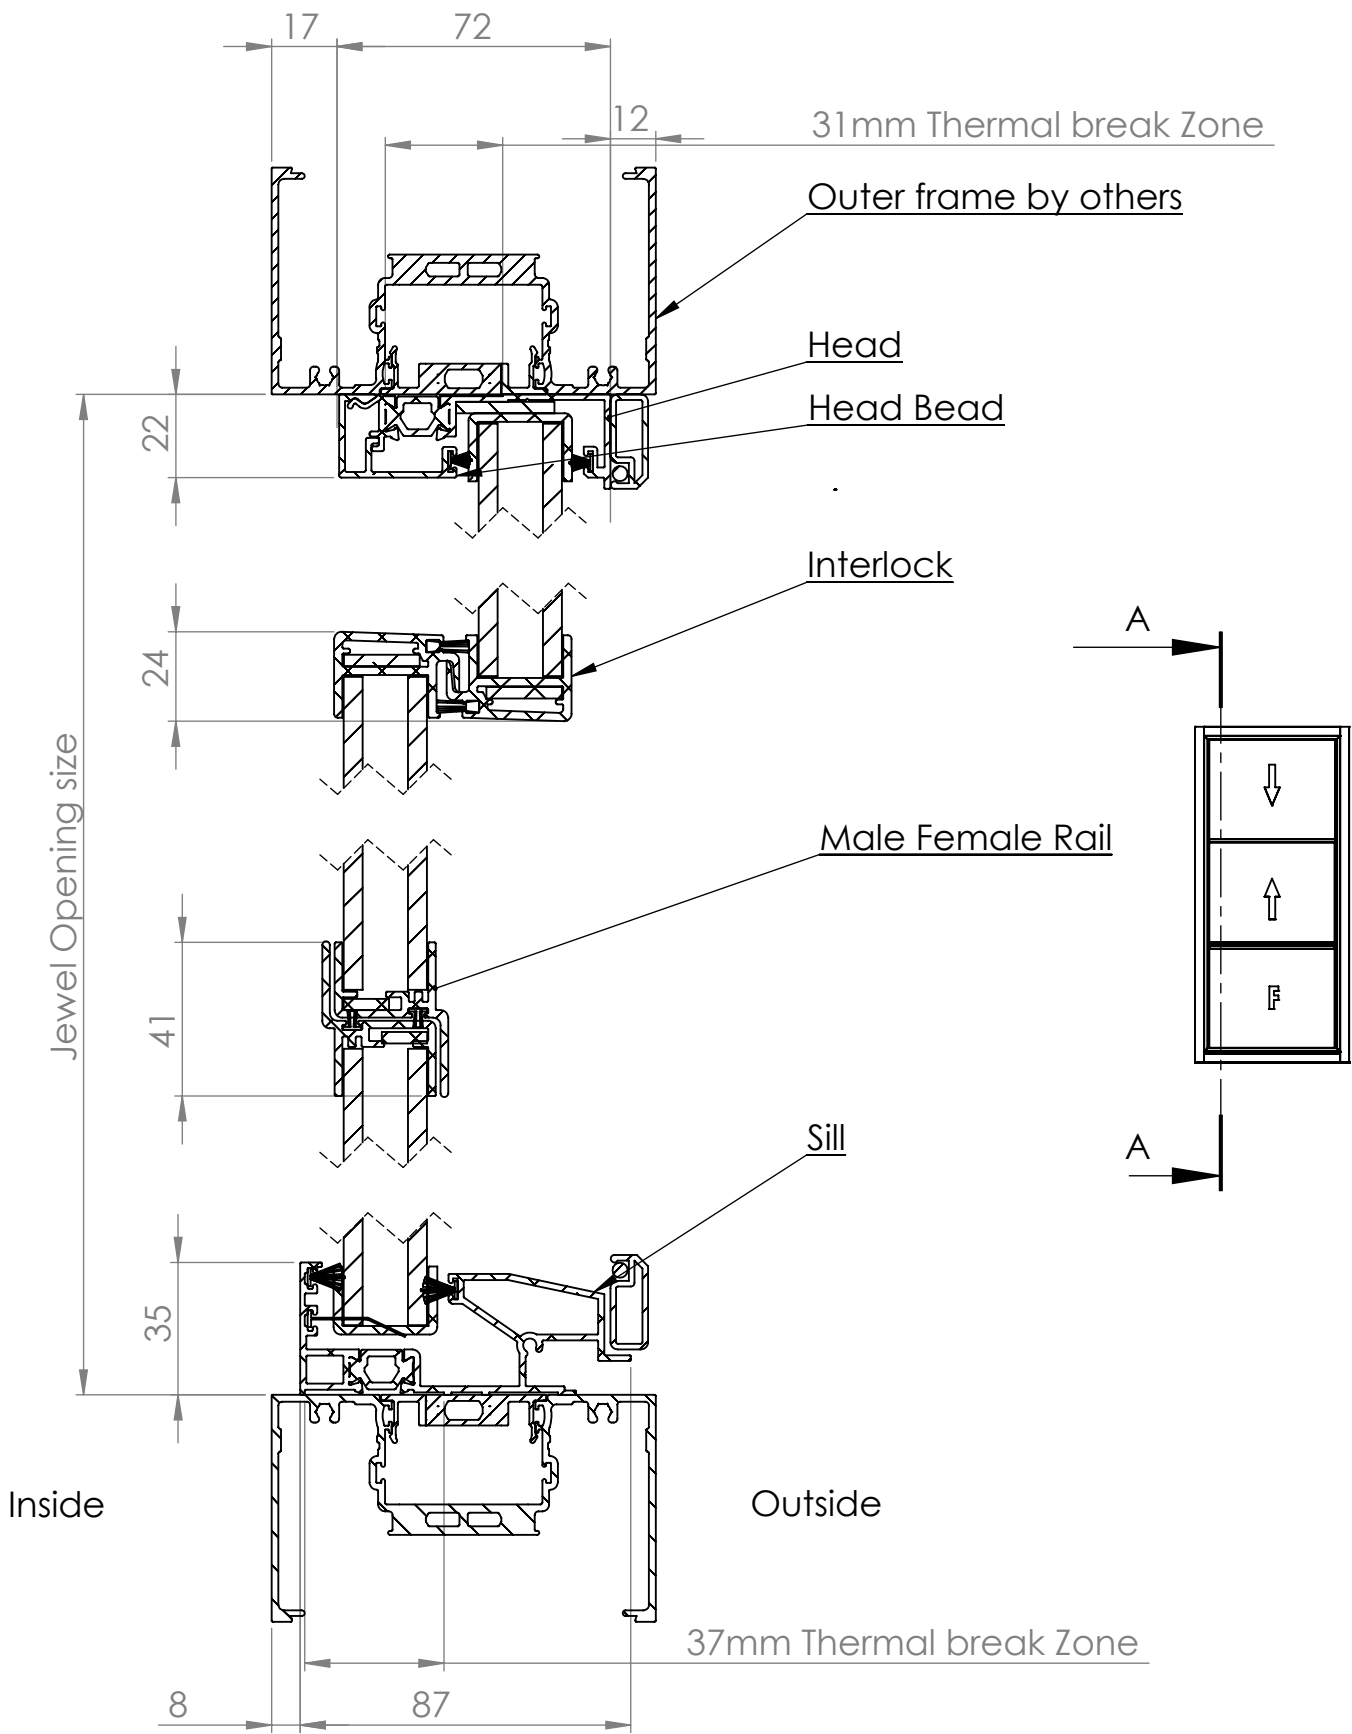

Opal 22mm Assembly 3PBF

SECTION A-A
SCALE 1 : 2

DATE	19/6/20	REVISION	3		A4
DWG. NO.	For technical assistance contact (03) 97708708			SHEET 1 OF 2	SCALE:1:10

Opal 22mm Assembly 3PBF

SECTION C-C
SCALE 1:1

DATE	19/6/20	REVISION	3		A4
DWG NO.	For technical assistance contact (03) 97708708			SHEET 2 OF 2	SCALE:1:10