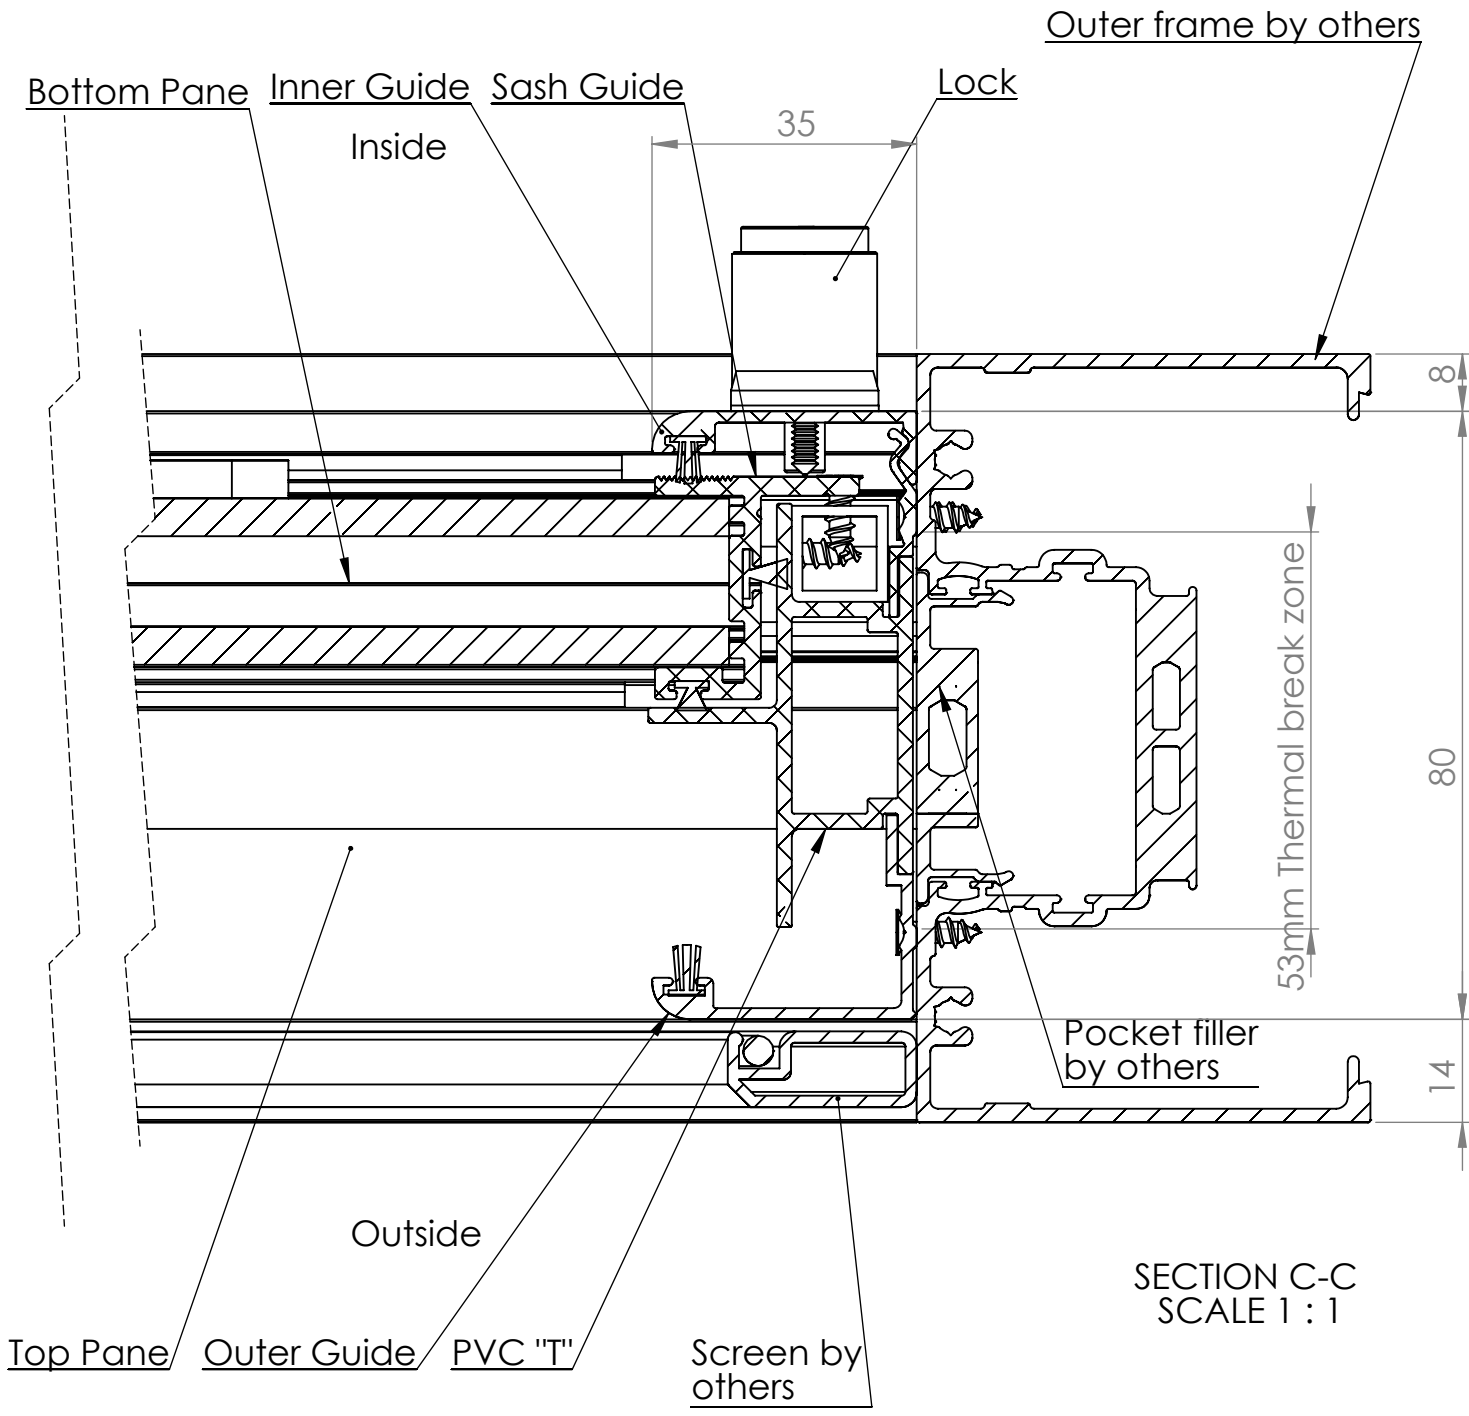

Opal 22mm Assembly 3PBF

SECTION A-A
SCALE 1 : 2

DATE	19/6/20	REVISION	3		A4
DWG. NO.	For technical assistance contact (03) 97708708			SHEET 1 OF 2	SCALE:1:10

Opal 22mm Assembly 3PBF

SECTION C-C
SCALE 1:1

DATE	19/6/20	REVISION	3		A4
DWG NO.	For technical assistance contact (03) 97708708			SHEET 2 OF 2	SCALE:1:10