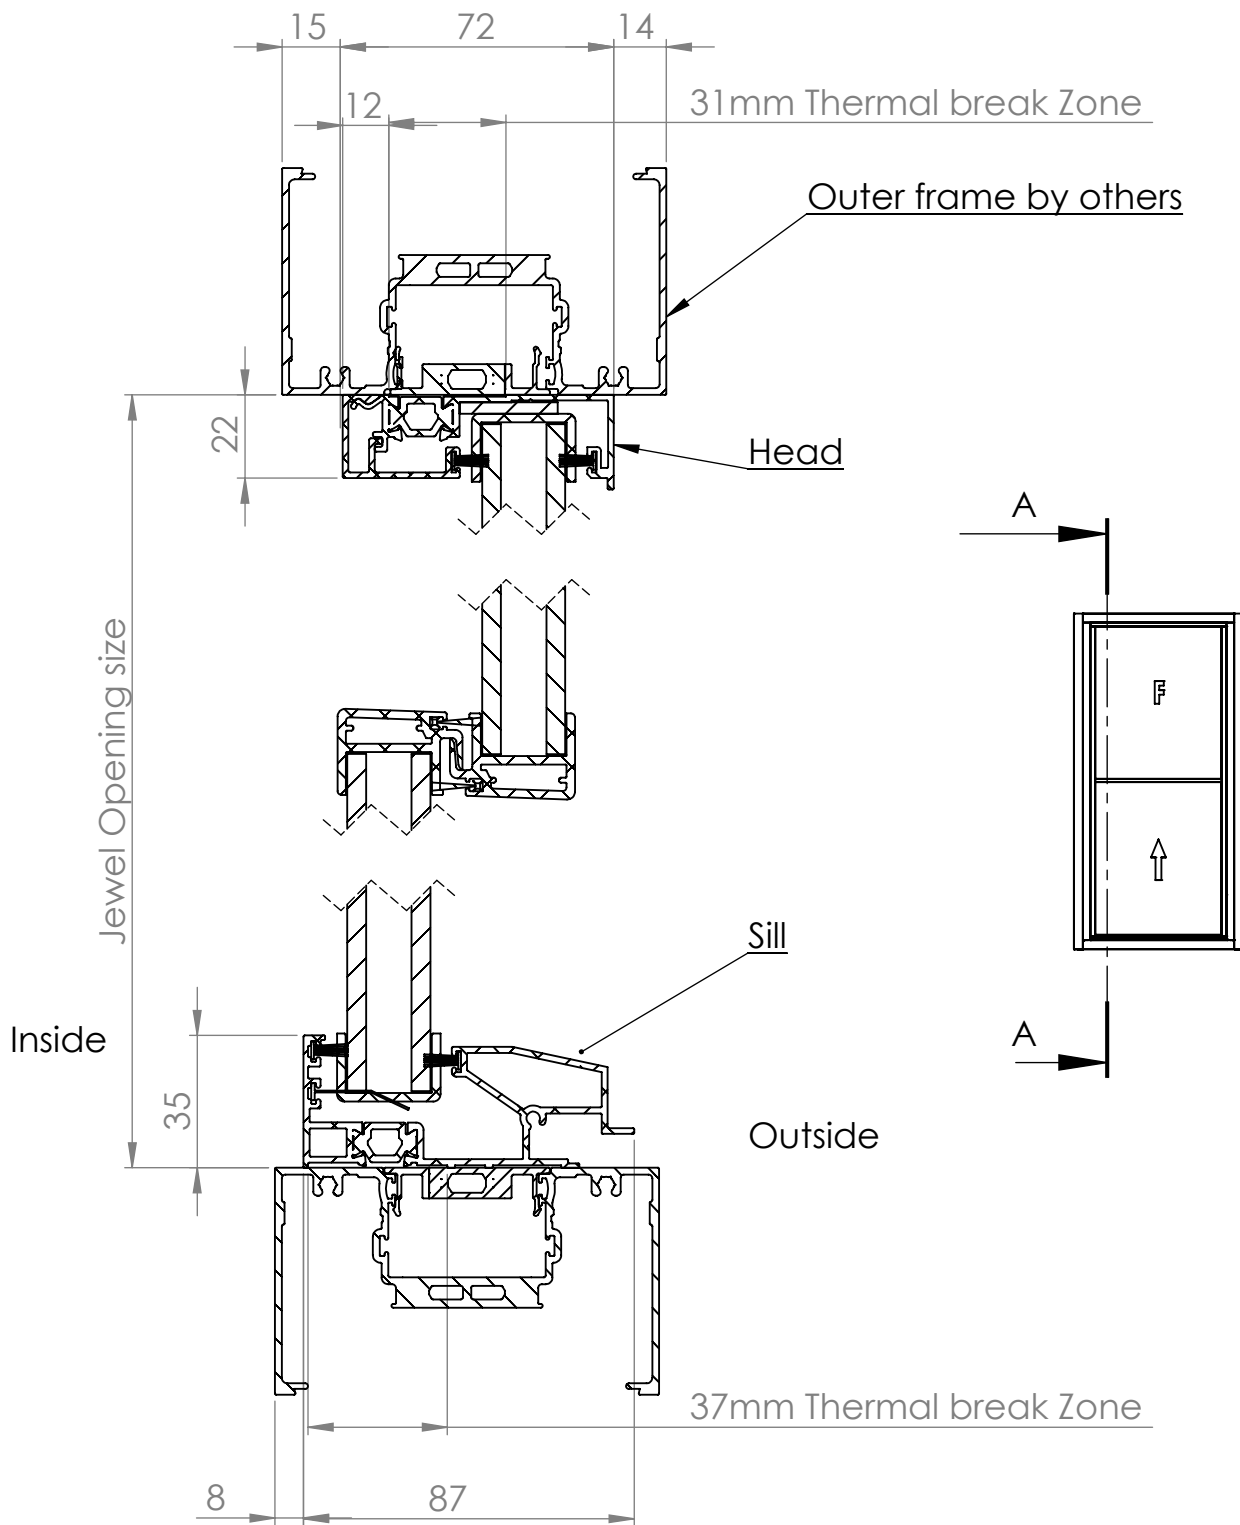

Opal 22mm servery Assembly 2PTF

SECTION A-A
SCALE 1 : 2

DATE	24/6/20	REVISION	3		A4
DWG NO.	For technical assistance contact (03) 97708708			SHEET 1 OF 2	SCALE:1:10

Opal 22mm servery Assembly 2PTF

SECTION C-C
SCALE 1 : 1

DATE	24/3/20	REVISION	3		A4
DWG NO.	For technical assistance contact (03) 97708708			SHEET 2 OF 2	SCALE:1:10