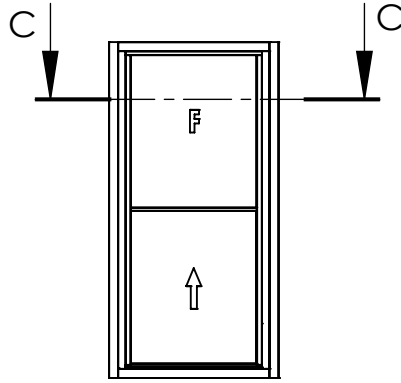

Opal 22mm servery Assembly 2PTF

SECTION A-A
SCALE 1 : 2

DATE	24/6/20	REVISION	3		A4
DWG NO.	For technical assistance contact (03) 97708708			SHEET 1 OF 2	SCALE:1:10

Opal 22mm servery Assembly 2PTF

SECTION C-C
SCALE 1 : 1

DATE	24/3/20	REVISION	3		A4
DWG NO.	For technical assistance contact (03) 97708708			SHEET 2 OF 2	SCALE:1:10