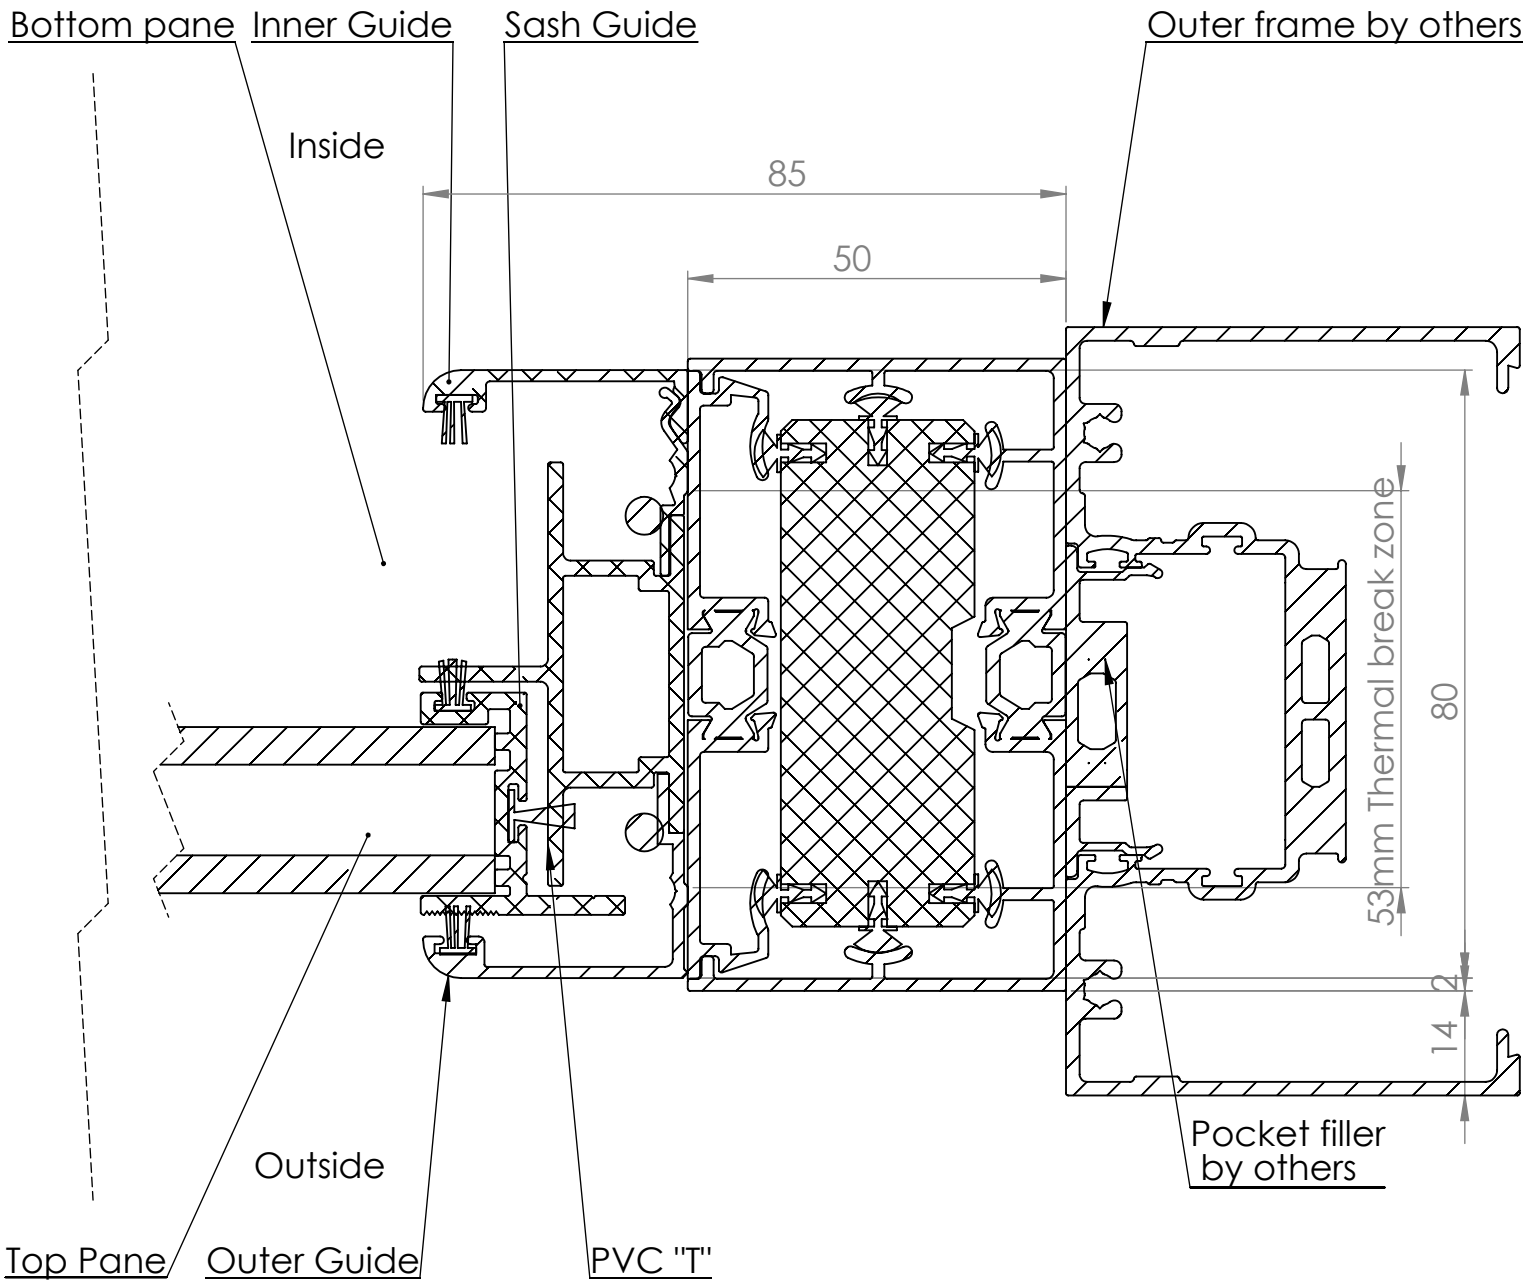

Opal 22mm servery Assembly 2PTF

SECTION A-A
SCALE 1 : 2

DATE	24/6/20	REVISION	3		A4
DWG NO.	For technical assistance contact (03) 97708708			SHEET 1 OF 2	SCALE:1:10

Opal 22mm servery Assembly 2PTF

SECTION C-C
SCALE 1 : 1

DATE	24/3/20	REVISION	3		A4
DWG NO.	For technical assistance contact (03) 97708708			SHEET 2 OF 2	SCALE:1:10