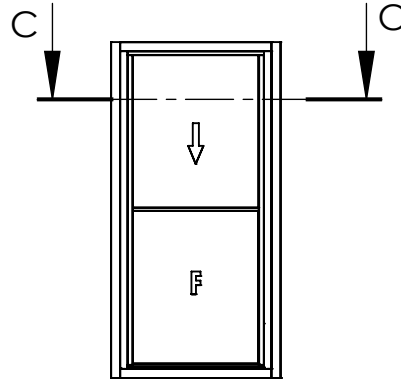

Opal 22mm servery Assembly 2PBF

SECTION A-A
SCALE 1 : 2

DATE	24/6/20	REVISION	3		A4
DWG NO.		For technical assistance contact (03) 97708708			SHEET 1 OF 2
					SCALE:1:10

Opal 22mm servery Assembly 2PBF

SECTION C-C
SCALE 1 : 1

DATE	24/3/20	REVISION	3		A4
DWG NO.	For technical assistance contact (03) 97708708			SHEET 2 OF 2	SCALE:1:10