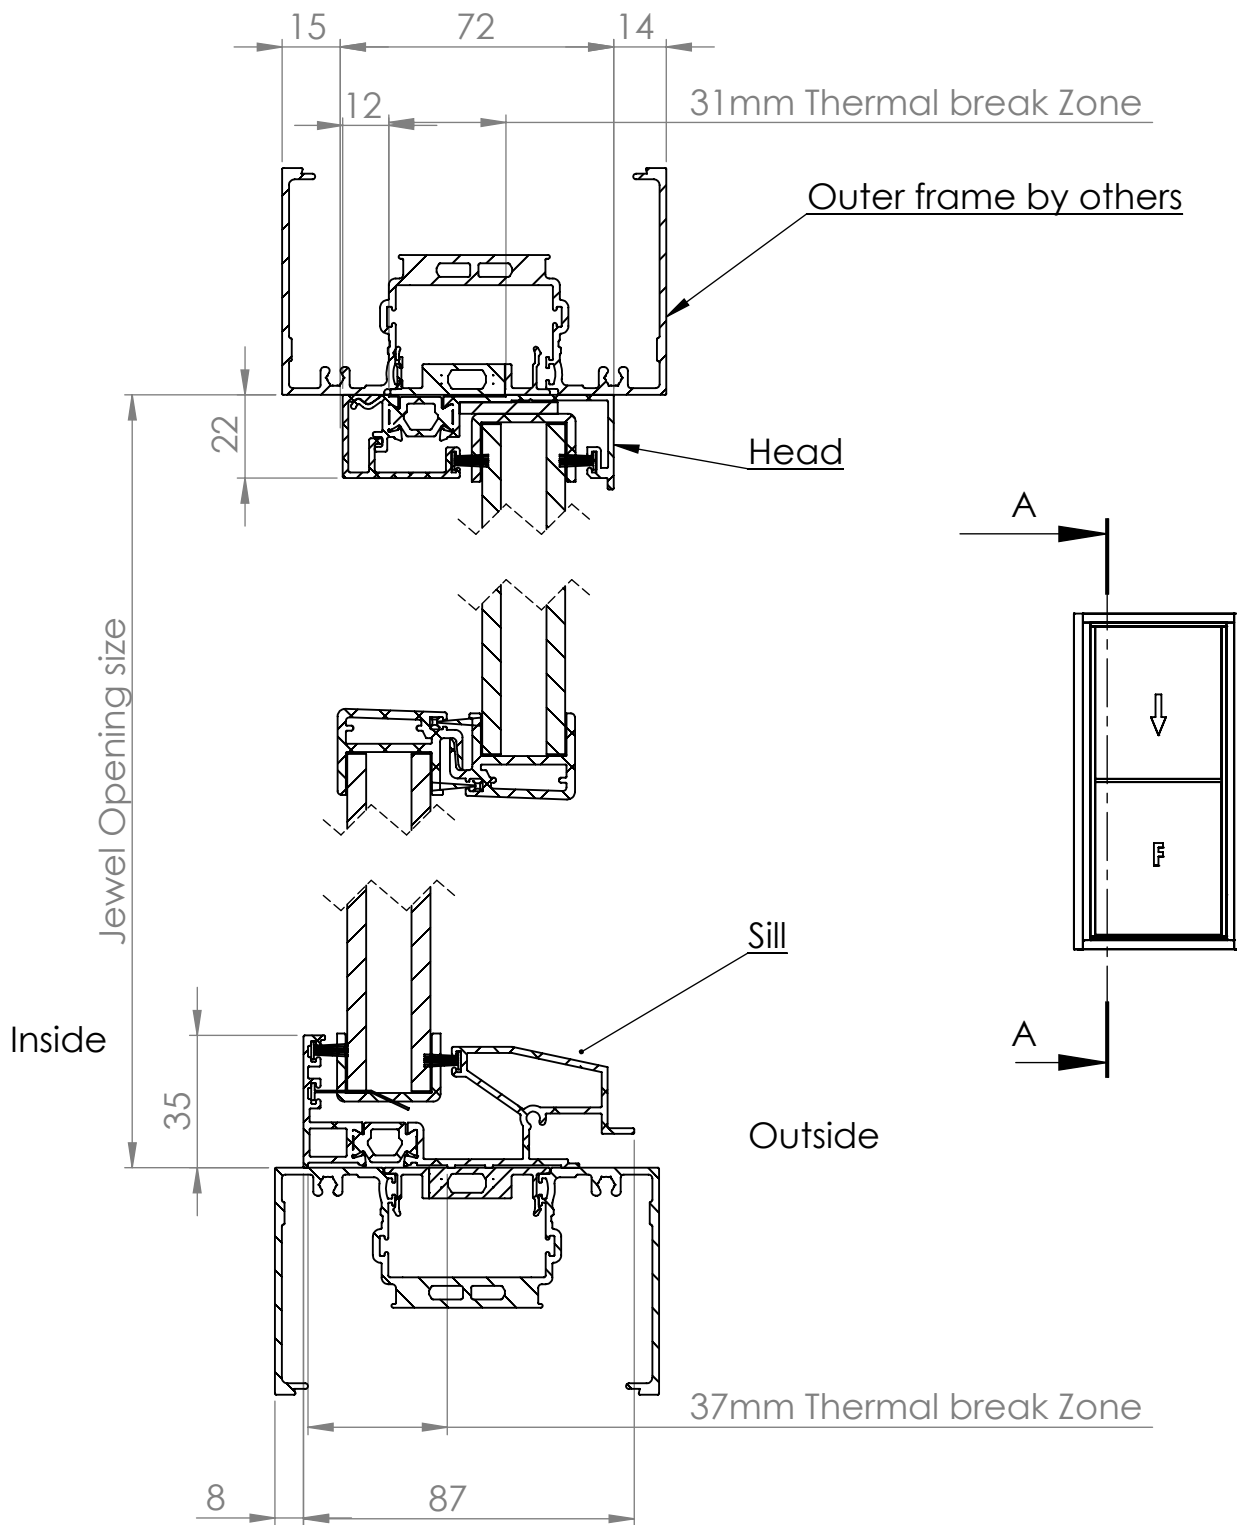

Opal 22mm servery Assembly 2PBF

SECTION A-A
SCALE 1 : 2

DATE	24/6/20	REVISION	3		A4
DWG NO.		For technical assistance contact (03) 97708708			SHEET 1 OF 2
					SCALE:1:10

Opal 22mm servery Assembly 2PBF

SECTION C-C
SCALE 1 : 1

DATE	24/3/20	REVISION	3		A4
DWG NO.	For technical assistance contact (03) 97708708			SHEET 2 OF 2	SCALE:1:10