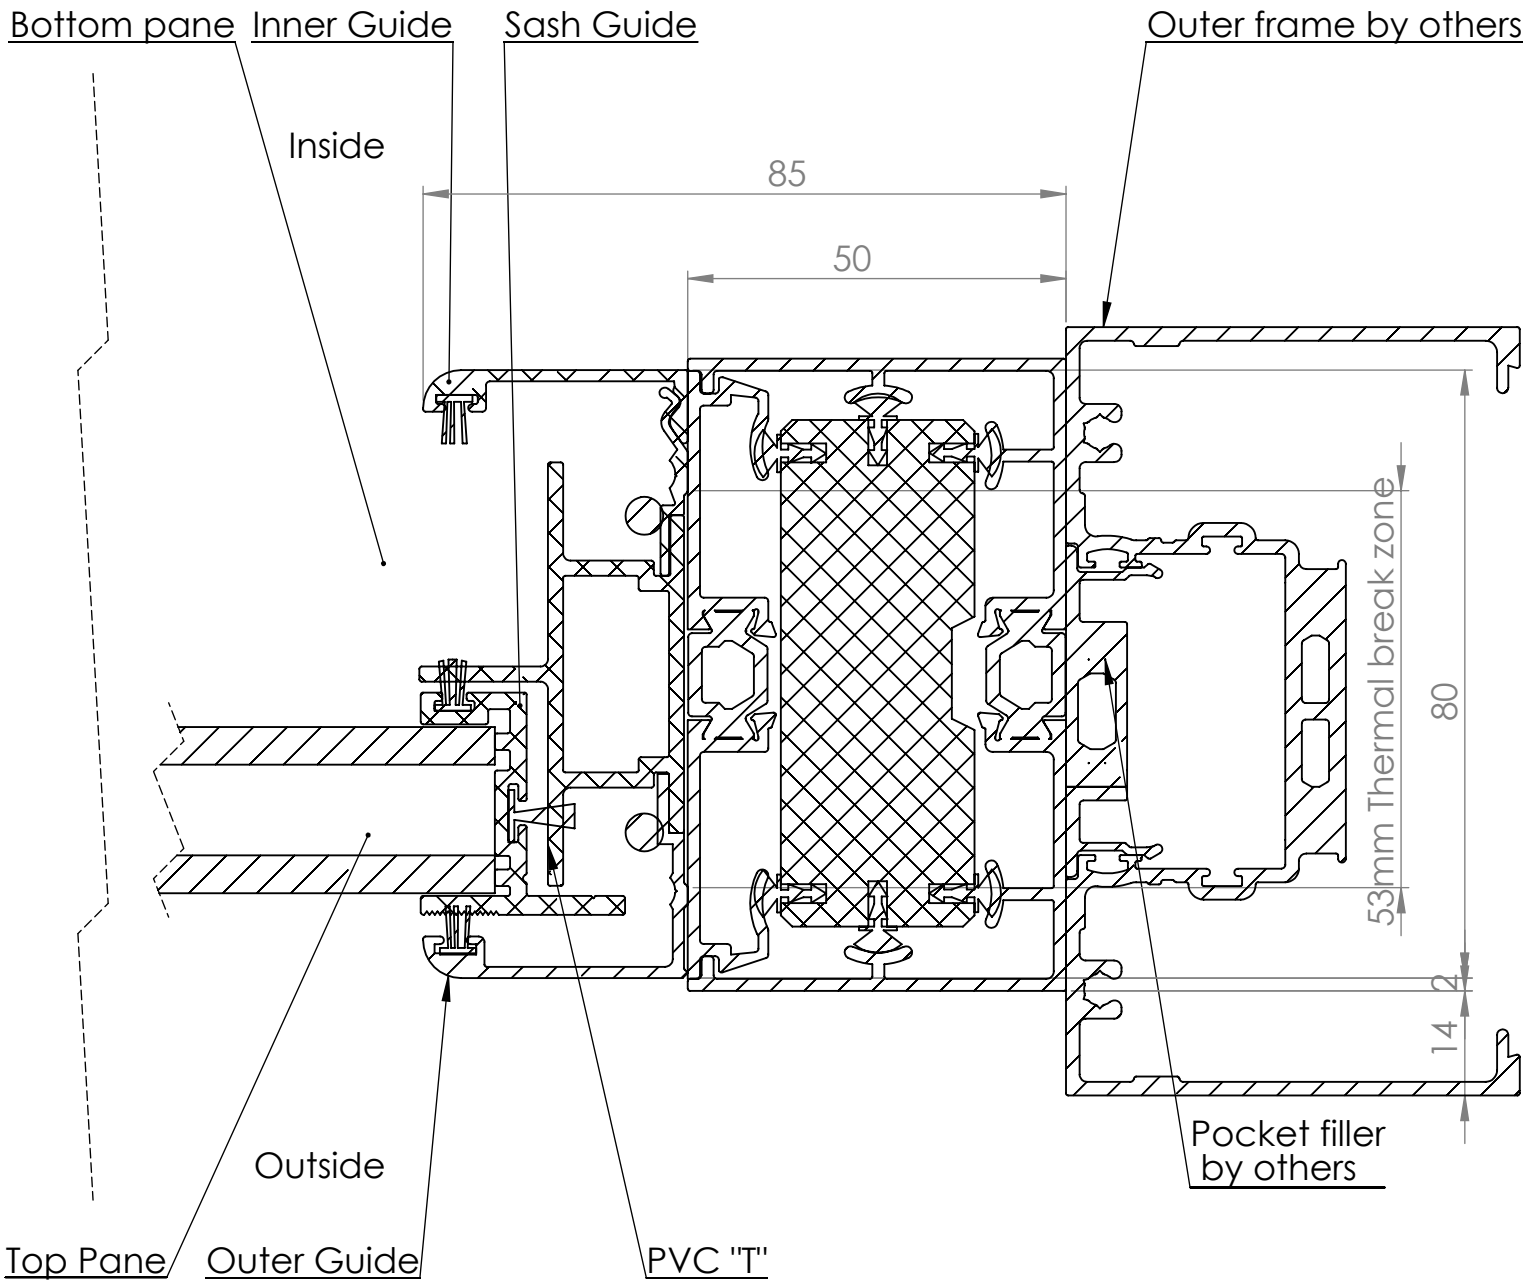

Opal 22mm servery Assembly 2PBF

SECTION A-A
SCALE 1 : 2

DATE	24/6/20	REVISION	3		A4
DWG NO.		For technical assistance contact (03) 97708708			SHEET 1 OF 2
					SCALE:1:10

Opal 22mm servery Assembly 2PBF

SECTION C-C
SCALE 1 : 1

DATE	24/3/20	REVISION	3		A4
DWG NO.	For technical assistance contact (03) 97708708			SHEET 2 OF 2	SCALE:1:10