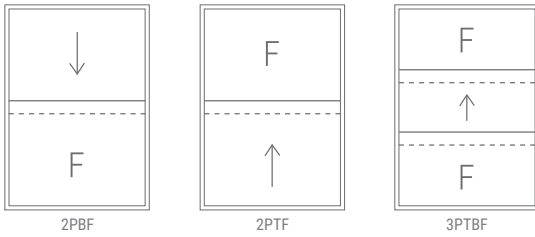

Our Range

WERS Rating

SINGLE GLAZED PEARL (VERTICAL)

Glass	Uv	SHGC
6mm Clear Toughened	6.0	0.65
6mm EnergyTech Toughened	4.4	0.55
6mm I89 Toughened	4.3	0.57
10mm Clear Toughened	6.2	0.58
10mm EnergyTech Toughened	4.7	0.51

DOUBLE GLAZED PEARL (VERTICAL)

Glass	Uv	SHGC
4mm Clear Tgh/*/ 4mm Clear Tgh	4.1	0.59
4mm EnergyTech Tgh /*/ 4mm Clear Tgh	3.5	0.52
4mm Clear Tgh /*/ 4mm Lightbridge S0 Tgh	3.3	0.47
4mm Clear Tgh /*/ 4mm Insulglass Plus Tgh	3.3	0.48
4mm Clear Tgh /*/ 6mm EnergyTech Tgh	3.7	0.55

WARRANTY

We offer a 10-year warranty on our servery sashless windows. Over and above this, we offer peace of mind that using our servery sashless windows in your project will not only help the environment but also save you money year in, year out. It's a win-win.

WHAT NEXT?

Want to learn more about our servery sashless windows? We'd love to help. Contact us on (03) 9770 8708 or sales@jewelsashless.com.au and we'll be in touch promptly to discuss your needs.

ABOUT US

With over 40 years' experience in the window industry, Jewel Sashless Windows delivers a wealth of knowledge and a passion for innovation.

In Victoria, we supply our sashless windows with a full installation service. We also offer sashless window kits, which can be easily installed by fabricators, cutting out the middle man and allowing full control of schedules and costs.

Being a small, 100% Australian owned and operated business, we pride ourselves on our quality and service, working with our customers to ensure beautiful, functional results every time.