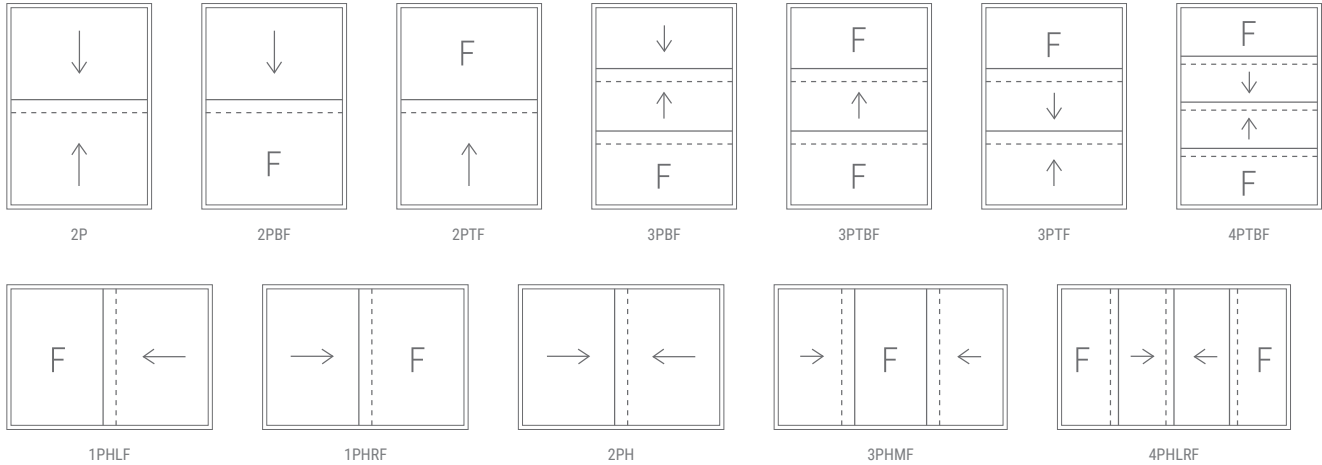

Our Range

WERS Rating

SINGLE GLAZED PEARL (VERTICAL)

Glass	Uv	SHGC
6mm Clear Toughened	6.0	0.65
6mm EnergyTech Toughened	4.4	0.55
6mm I89 Toughened	4.3	0.57
10mm Clear Toughened	6.2	0.58
10mm EnergyTech Toughened	4.7	0.51

SINGLE GLAZED QUARTZ (HORIZONTAL)

Glass	Uv	SHGC
6mm Clear Toughened	6.5	0.64
6mm EnergyTech Toughened	4.9	0.54
10mm EnergyTech Toughened	4.8	0.49

WARRANTY

We offer a 10-year warranty on our single glazed sashless windows. Over and above this, we offer peace of mind that using our single glazed sashless window systems in your project will not only help the environment but also save you money year in, year out. It's a win-win.

WHAT NEXT?

Want to learn more about our single glazed sashless windows? We'd love to help. Contact us on (03) 9770 8708 or sales@jewelsashless.com.au and we'll be in touch promptly to discuss your needs.

ABOUT US

With over 40 years' experience in the window industry, Jewel Sashless Windows delivers a wealth of knowledge and a passion for innovation. In Victoria, we supply our sashless windows with a full installation service.

We also offer sashless window kits, which can be easily installed by fabricators, cutting out the middle man and allowing full control of schedules and costs.

Being a small, 100% Australian owned and operated business, we pride ourselves on our quality and service, working with our customers to ensure beautiful, functional results every time.