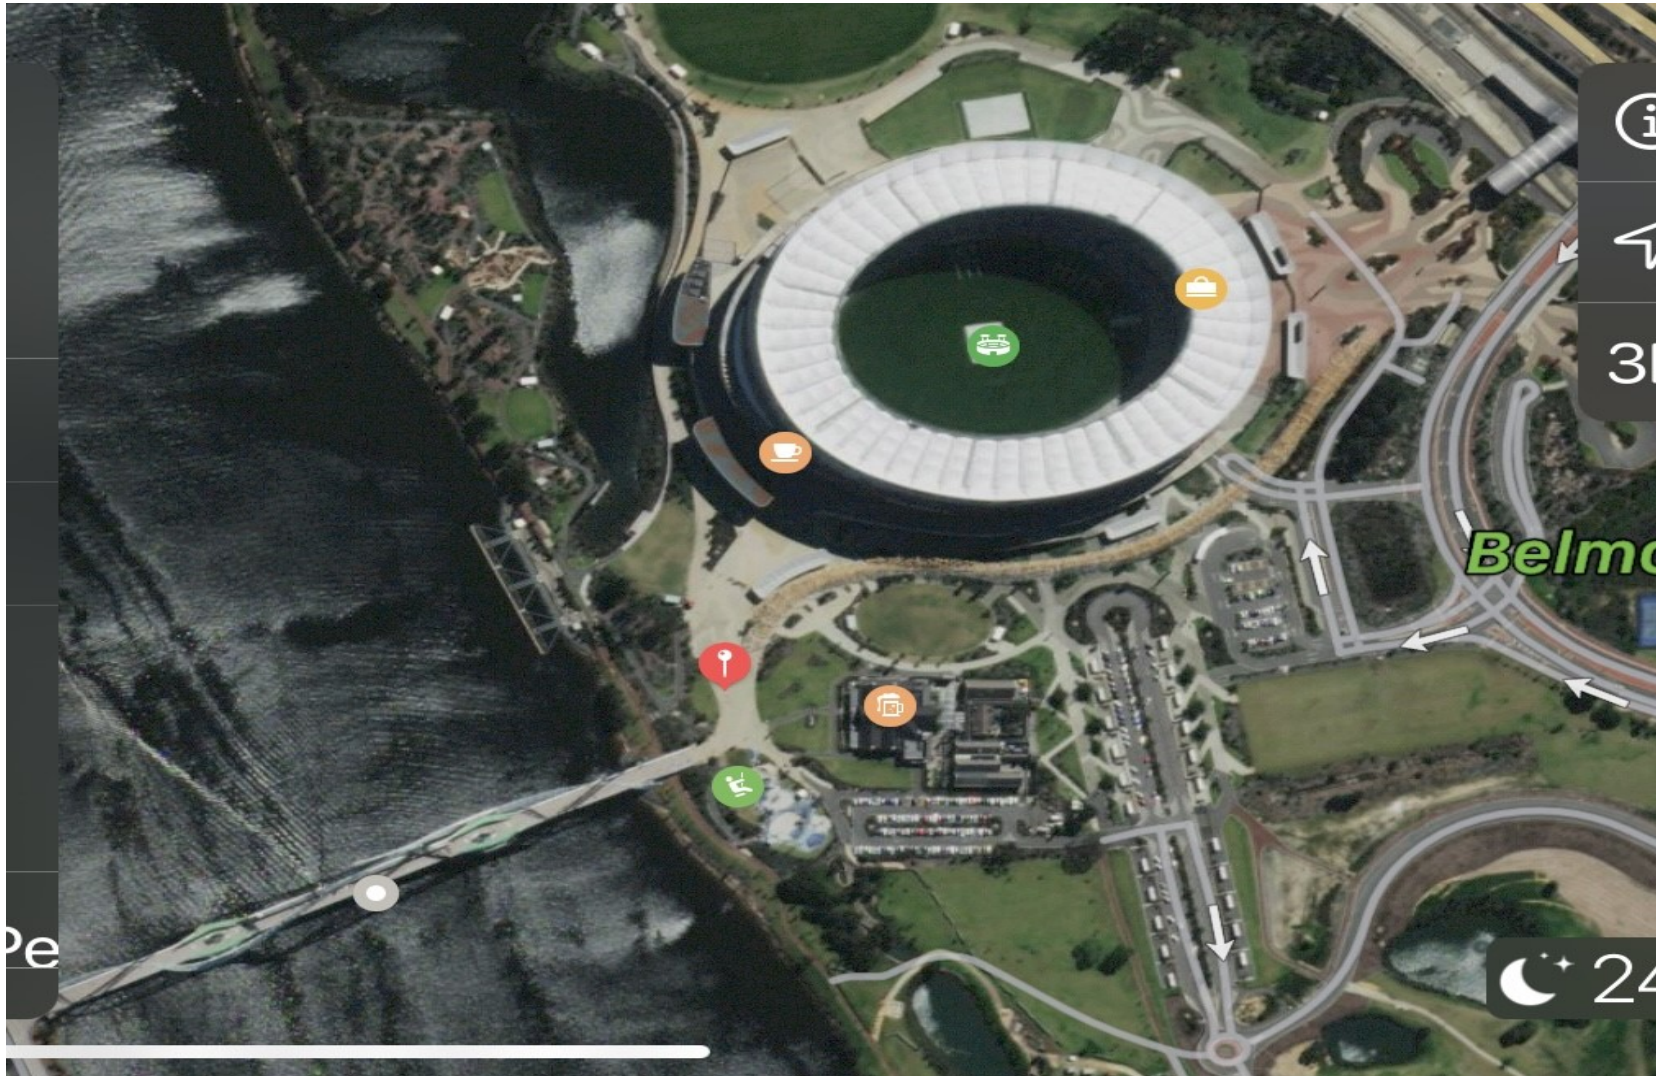

Warrang-Bridil Ancient Gateway to a Modern City Tour Guide Map

Legend

-  Meeting point
-  Camfield Car park 2
-  The Sensory Playground