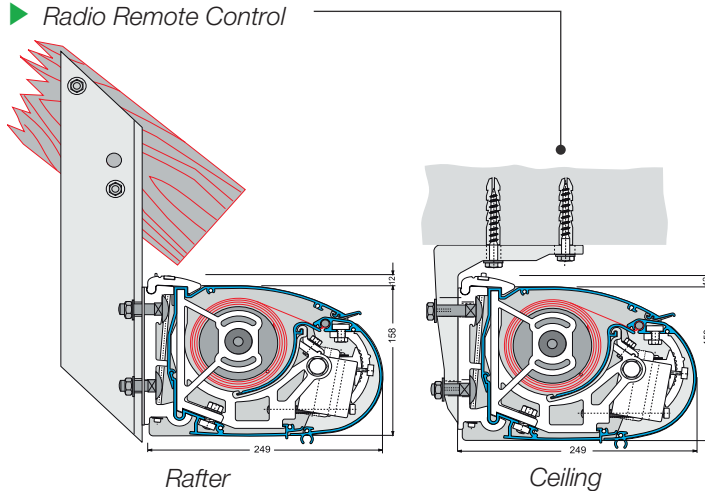

Arm Bracket ▲

Sturdy arm brackets fitted with a support and high-impact screw guarantee a high level of stability against side winds when the awning is extended.

Spring Tension Arm ▲

Hinged arms with an extremely high spring tension ensure that the awning fabric remains taut.

Options

For even greater comfort you can equip your MILLENNIUM with:

- ▶ Motion Sensor
- ▶ Sun and Wind Sensor
- ▶ Radio Remote Control

Technical Features

TYPE	FULL CASSETTE
WIDTH	7,500 mm
PROJECTION (Possible arm Lengths)	2,100/2,600/3,100/3,600/4,100 mm
Centimetre-accurate manufacture in all intermediate widths!	
Drive	Motor drive (electric motor) crank drive (bevel gear) possible on request (reduced price)
Scope of supply, attachment	- Incl. wall consoles for Concrete B25 C20/25 (for anchor Bolts : FAZ II M 12)
Framework Colours	- 10 Standard Colours - System can be custom powder coated at extra cost
Awning Fabrics	- Can be made used with a variety of materials - Please call us for more details
Accessories**	1. Sun & Wind sensor 2. Radio remote control / electric motor with integral radio control 3. Motion Sensor