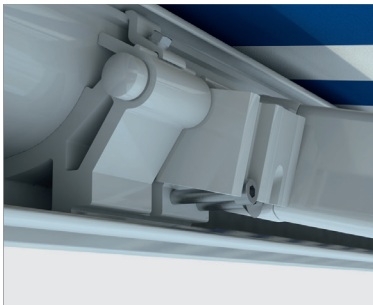

MILLENNIUM

Superb craftsmanship on a grand scale

*“... We’ve got
our own sky.”*

MILLENNIUM is based on a self-supporting full cassette that sits flush with the wall and extends over patio and garden by up to a generous 7.5 metres in width. Choose your favourite colour from a host of awning fabrics and frames!

FULL CASSETTE

With a height of just 170 mm and a depth of 249 mm (when the cassette is closed), the MILLENNIUM boasts an extremely compact design. The full cassette, which is closed on all sides, protects the awning against soiling and the effects of the weather.

Arm Bracket ▲

Sturdy arm brackets fitted with a support and high-impact screw guarantee a high level of stability against side winds when the awning is extended.

Spring Tension Arm ▲

Hinged arms with an extremely high spring tension ensure that the awning fabric remains taut.

Arm bracket of high-strength aluminium alloy, upper arm fork of forged aluminium.

System

The MILLENNIUM is a durable, high quality awning that meets the highest demands:

- ▶ Fully closed cassette casing that is designed to be self-supporting
- ▶ Front profile with integral rain gutter
- ▶ Rust-free pins, Teflon-coated bearings, stainless steel screws