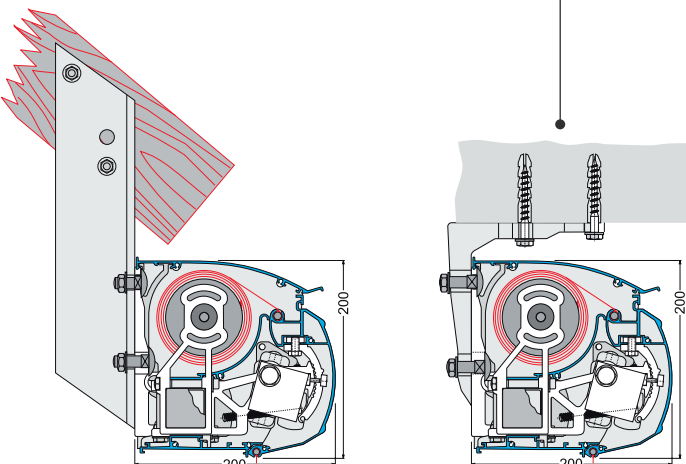

This high-quality cassette awning fits snugly against the wall and offers a high degree of comfort and superb technical features. The FAMILY KOMPACT combines the protective function of a cassette awning with the ease of installation of an open awning: the support tube is open, making fitting simpler. The cassette can also be supplied without side end caps for installation in niches.

The front profile bracket connects the arms securely to the front profile and permits easy adjustment of the angle.

Arm Bracket ▲

Arm bracket of high-strength aluminium alloy with support and high-impact screw, upper arm fork of forged aluminium.

System

The FAMILY KOMPACT is a sturdy, longlasting quality awning with:

- ▶ Front profile with double hollow chamber and integral rain gutter
- ▶ 40 x 40 x 2 console tube, galvanised and powder-coated
- ▶ Rust-free pins, Teflon-coated bearings, stainless steel screws

Options

For even greater comfort you can equip your FAMILY COMPACT with:

- ▶ Motion Sensor
- ▶ Sun and Wind Sensor
- ▶ Radio Remote control

Technical Features

TYPE	SEMI-CASSETTE – CASSETTE
WIDTH	650/1300/1950 cm
DROPS (Possible arm Lengths)	150/200/250/300/350 cm
Centimetre-accurate manufacture in all intermediate widths!	
Drive	Motor drive (electric motor) crank drive (bevel gear) possible on request (reduced price)
Scope of supply, attachment	- incl. wall consoles for Concrete B25 C20/25 (for anchor Bolts : FAZ II M 12)
Framework Colours	- Standard Colour White - System can be custom powder coated at extra cost
Awning Fabrics	- Can be made used with a variety of materials - Please call us for more details
Valance	- Supplied as standard with valance (Height 18cm)
Accessories**	1. Sun & Wind sensor 2. Radio remote control / electric motor with integral radio control 3. Motion Sensor