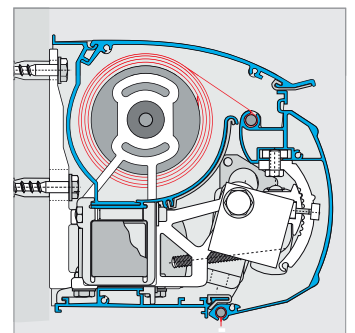

SEMI- CASSETTE TYPE

The SEMI-CASSETTE type is closed on three sides: the protective cover, base profile and close-fitting front profile protect the awning fabric and mechanism from dust, rain and the effects of the weather when the awning is retracted.