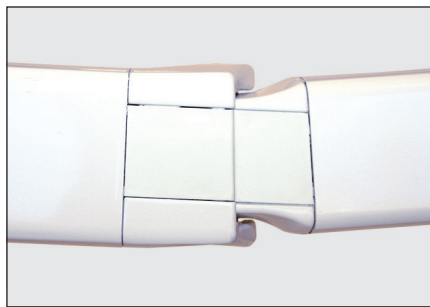

This high-quality cassette awning fits snugly against the wall and offers a high degree of comfort and superb technical features. The FAMILY KOMPACT combines the protective function of a cassette awning with the ease of installation of an open awning: the support tube is open, making fitting simpler. The cassette can also be supplied without side end caps for installation in niches.

SEMI- CASSETTE TYPE

The SEMI-CASSETTE type is closed on three sides: the protective cover, base profile and close-fitting front profile protect the awning fabric and mechanism from dust, rain and the effects of the weather when the awning is retracted.

The front profile bracket connects the arms securely to the front profile and permits easy adjustment of the angle.

Arm Bracket ▲

Arm bracket of high-strength aluminium alloy with support and high-impact screw, upper arm fork of forged aluminium.

In the central hinged arm joints, a plastic sheath prevents soiling and corrosion of the double cable and extends its service life.

Fabric Cover Shell ▲

the fabric cover shell offers an elegant solution for concealing the fabric roller.