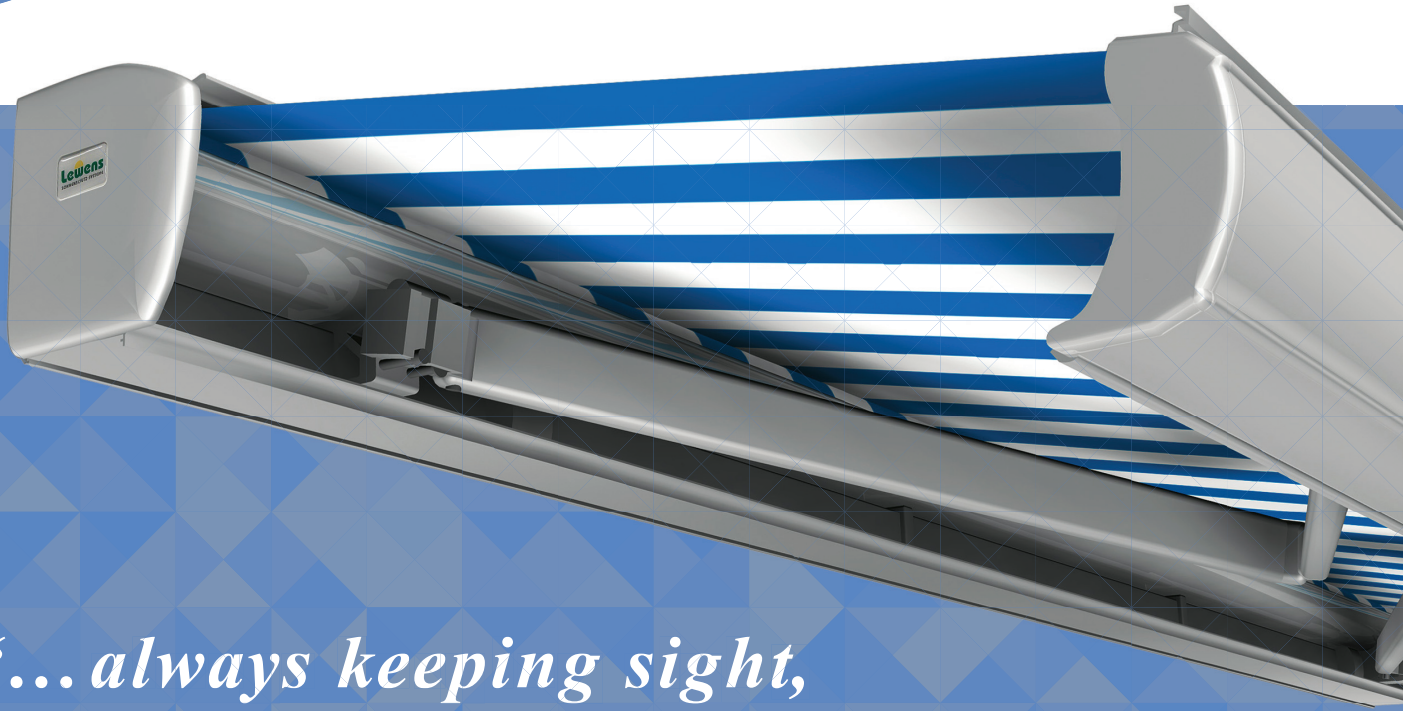

Family Kompakt

Close-Fitting Cassette awning that is easy to operate

*“...always keeping sight,
of the real values.”*

The distinctive features of our FAMILY KOMPACT are its superior quality, ease of operation and high value retention. Whether in cassette or semi-cassette form, its classic design lends tranquility to the home and bestows a holiday atmosphere.

This high-quality cassette awning fits snugly against the wall and offers a high degree of comfort and superb technical features. The FAMILY KOMPACT combines the protective function of a cassette awning with the ease of installation of an open awning: the support tube is open, making fitting simpler. The cassette can also be supplied without side end caps for installation in niches.

SEMI- CASSETTE TYPE

The SEMI-CASSETTE type is closed on three sides: the protective cover, base profile and close-fitting front profile protect the awning fabric and mechanism from dust, rain and the effects of the weather when the awning is retracted.

In the central hinged arm joints, a plastic sheath prevents soiling and corrosion of the double cable and extends its service life.

Fabric Cover Shell ▲

the fabric cover shell offers an elegant solution for concealing the fabric roller.