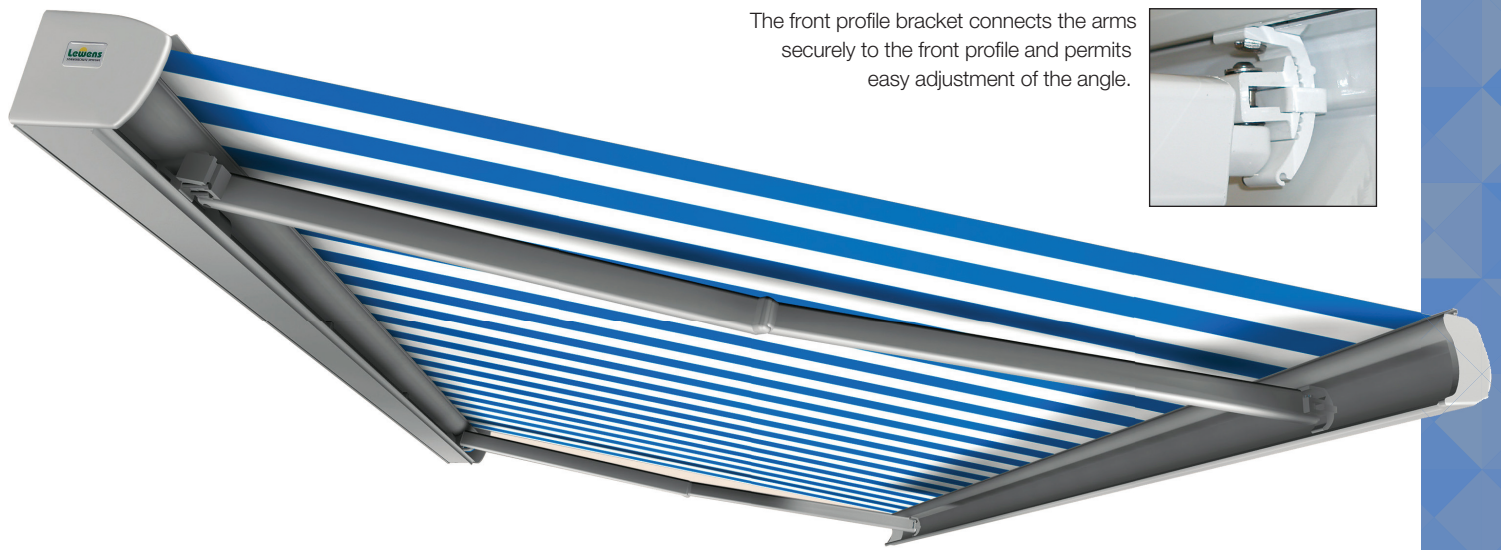

Family Kompakt

Close-Fitting Cassette awning that is easy to operate

*“...always keeping sight,
of the real values.”*

The distinctive features of our FAMILY KOMPACT are its superior quality, ease of operation and high value retention. Whether in cassette or semi-cassette form, its classic design lends tranquility to the home and bestows a holiday atmosphere.

This high-quality cassette awning fits snugly against the wall and offers a high degree of comfort and superb technical features. The FAMILY KOMPACT combines the protective function of a cassette awning with the ease of installation of an open awning: the support tube is open, making fitting simpler. The cassette can also be supplied without side end caps for installation in niches.

SEMI- CASSETTE TYPE

The SEMI-CASSETTE type is closed on three sides: the protective cover, base profile and close-fitting front profile protect the awning fabric and mechanism from dust, rain and the effects of the weather when the awning is retracted.

In the central hinged arm joints, a plastic sheath prevents soiling and corrosion of the double cable and extends its service life.

Fabric Cover Shell ▲

the fabric cover shell offers an elegant solution for concealing the fabric roller.