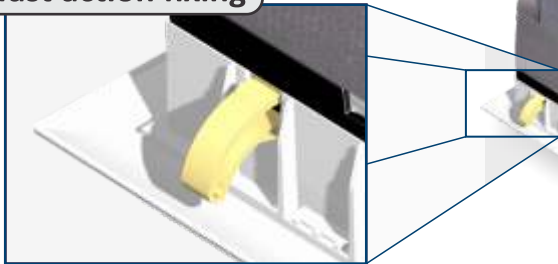

FASTclip™ Return Air Grille

fast action fixing

- ★ Designed to reduce air noise
- ★ Stylish modern appearance
- ★ Multiple neck adaptor sizes available for each Grille size
- ★ Unique clip-on neck adaptor
- ★ Insulated air box
- ★ Fast action fixing - reduces installation time
- ★ Accommodates 7kW-18kW airconditioners
- ★ Removable 40mm pleated filter
- ★ Easy clean non-yellowing ABS material
- ★ Patent Pending designed in Australia

FASTclip™ Return Air Grille

SINGLE ENTRY

Available in 4 sizes*

- ★ 600 x 450
- ★ 700 x 350
- ★ 900 x 350
- ★ 900 x 500

Available Neck Adaptor Sizes

600 x 450		350	400	450	
700 x 350	300	350	400		
900 x 350				450	
900 x 500			400	450	500

DOUBLE ENTRY

Available in 2 sizes*

- ★ 900 x 350
- ★ 900 x 500

Available Neck Adaptor Sizes

900 x 350	300	350	400		
900 x 500		350	400	450	

*These are nominal neck dimensions