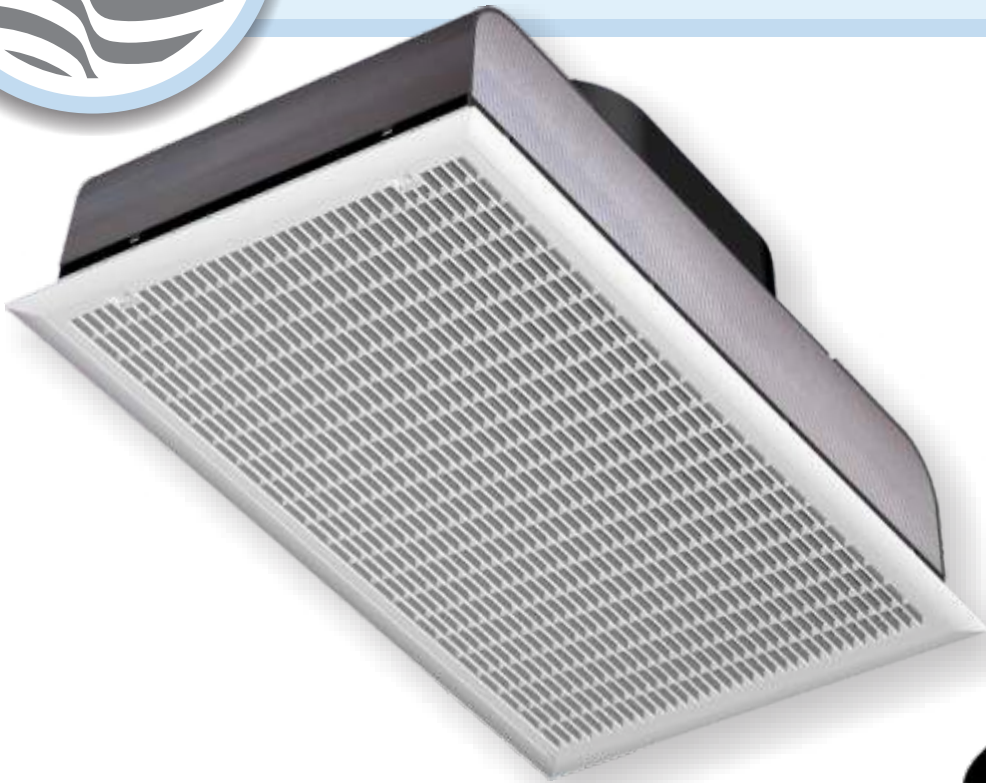

FASTclip™ Return Air Grille

fast action fixing

- ★ Designed to reduce air noise
- ★ Stylish modern appearance
- ★ Multiple neck adaptor sizes available for each Grille size
- ★ Unique clip-on neck adaptor
- ★ Insulated air box
- ★ Fast action fixing - reduces installation time
- ★ Accommodates 7kW-18kW airconditioners
- ★ Removable 40mm pleated filter
- ★ Easy clean non-yellowing ABS material
- ★ Patent Pending designed in Australia

FASTclip™ Return Air Grille

SINGLE ENTRY

Available in 4 sizes*

- ★ 600 x 450
- ★ 700 x 350
- ★ 900 x 350
- ★ 900 x 500

Available Neck Adaptor Sizes

600 x 450		350	400	450	
700 x 350	300	350	400		
900 x 350				450	
900 x 500			400	450	500

DOUBLE ENTRY

Available in 2 sizes*

- ★ 900 x 350
- ★ 900 x 500

Available Neck Adaptor Sizes

900 x 350	300	350	400		
900 x 500		350	400	450	

*These are nominal neck dimensions