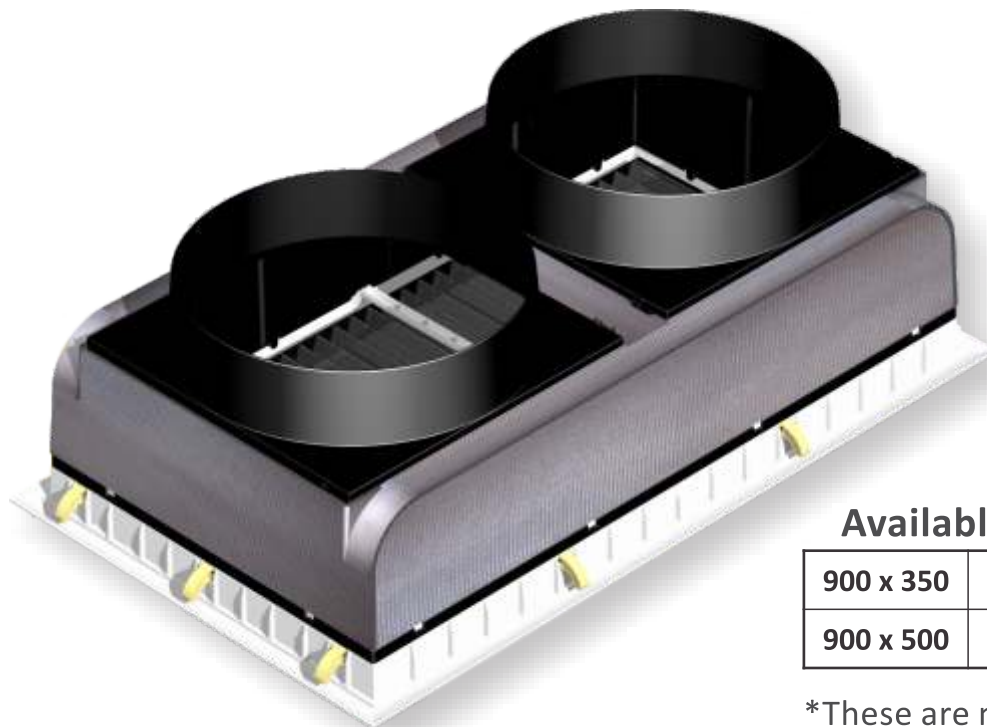

FASTclip™ Return Air Grille

fast action fixing

- ★ Designed to reduce air noise
- ★ Stylish modern appearance
- ★ Multiple neck adaptor sizes available for each Grille size
- ★ Unique clip-on neck adaptor
- ★ Insulated air box
- ★ Fast action fixing - reduces installation time
- ★ Accommodates 7kW-18kW airconditioners
- ★ Removable 40mm pleated filter
- ★ Easy clean non-yellowing ABS material
- ★ Patent Pending designed in Australia

FASTclip™ Return Air Grille

SINGLE ENTRY

Available in 4 sizes*

- ★ 600 x 450
- ★ 700 x 350
- ★ 900 x 350
- ★ 900 x 500

Available Neck Adaptor Sizes

600 x 450		350	400	450	
700 x 350	300	350	400		
900 x 350				450	
900 x 500			400	450	500

DOUBLE ENTRY

Available in 2 sizes*

- ★ 900 x 350
- ★ 900 x 500

Available Neck Adaptor Sizes

900 x 350	300	350	400		
900 x 500		350	400	450	

*These are nominal neck dimensions