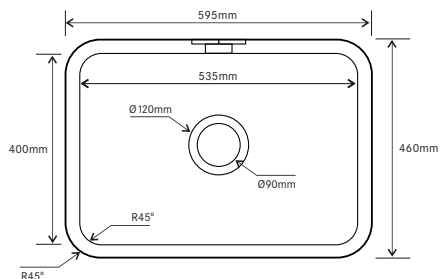

Dimensions: 895 x 465 x 229mm

Barley

A supremely functional single bowl sink, the Barley is distinguished by its characteristic fluted design.

A luxuriously crafted fluted pillar sink, the Barley has an oblong overflow and comes with a 90mm outlet suitable for a basket strainer waste or waste disposal unit.

Dimensions: 595 x 460 x 255mm

Mellor

The Mellor is a truly effortless meld of beauty and functionality.

The Mellor bears a striking similarity to the Barrow, though square in design. It has an oblong overflow and a 90mm waste outlet suitable for a basket strainer waste or a waste disposal unit.

Dimensions: 595 x 460 x 225mm

Barrow

The Barrow's luxurious feel complements a robust and durable design.

The Barrow strikes a superb balance between elegance and practicality, with a round overflow and a 90mm outlet ideal for a basket strainer or waste disposal unit.

Dimensions: 540 x 400 x 165mm

Key Features

All sinks supplied with 90 mm basket strainer waste with the exception of the Calder which is supplied with a basin pop-up waste and Belfast which is a standard 52mm.