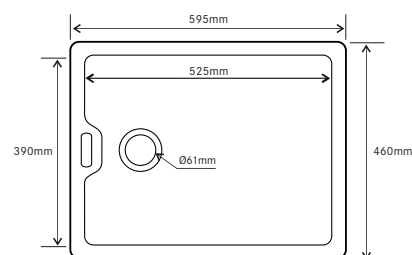

Dimensions: 895 x 465 x 229mm

Barley

A supremely functional single bowl sink, the Barley is distinguished by its characteristic fluted design.

A luxuriously crafted fluted pillar sink, the Barley has an oblong overflow and comes with a 90mm outlet suitable for a basket strainer waste or waste disposal unit.

Dimensions: 595 x 460 x 229mm

Belfast Sink

Traditional iconic British design complete with working weir waste.

A classic design that is at home in either a period, Hampton or eclectic modern style kitchen. Utilizing authentic weir overflow combine with standard waste.

Dimensions: 595 x 460 x 225mm

Barrow

The Barrow's luxurious feel complements a robust and durable design.

The Barrow strikes a superb balance between elegance and practicality, with a round overflow and a 90mm outlet ideal for a basket strainer or waste disposal unit.

Dimensions: 540 x 400 x 165mm

Key Features

All sinks supplied with 90 mm basket strainer waste with the exception of the Calder which is supplied with a basin pop-up waste and Belfast which is a standard 52mm.