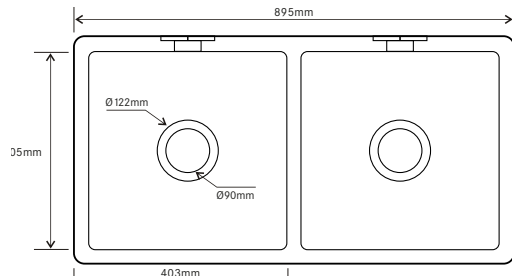

Dimensions: 895 x 465 x 229mm

Barley

A supremely functional single bowl sink, the Barley is distinguished by its characteristic fluted design.

A luxuriously crafted fluted pillar sink, the Barley has an oblong overflow and comes with a 90mm outlet suitable for a basket strainer waste or waste disposal unit.

Dimensions: 595 x 460 x 229mm

Belfast Sink

Traditional iconic British design complete with working weir waste.

A classic design that is at home in either a period, Hampton or eclectic modern style kitchen. Utilizing authentic weir overflow combine with standard waste.

Dimensions: 595 x 460 x 225mm

Barrow

The Barrow's luxurious feel complements a robust and durable design.

The Barrow strikes a superb balance between elegance and practicality, with a round overflow and a 90mm outlet ideal for a basket strainer or waste disposal unit.

Dimensions: 540 x 400 x 165mm

Key Features

All sinks supplied with 90 mm basket strainer waste with the exception of the Calder which is supplied with a basin pop-up waste and Belfast which is a standard 52mm.