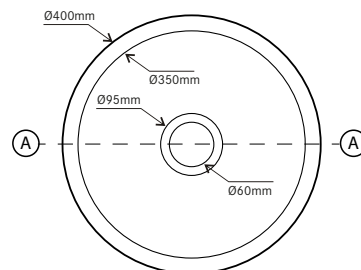

Dimensions: 895 x 465 x 229mm

Barley

A supremely functional single bowl sink, the Barley is distinguished by its characteristic fluted design.

A luxuriously crafted fluted pillar sink, the Barley has an oblong overflow and comes with a 90mm outlet suitable for a basket strainer waste or waste disposal unit.

Dimensions: 595 x 460 x 255mm

Mellor

The Mellor is a truly effortless meld of beauty and functionality.

The Mellor bears a striking similarity to the Barrow, though square in design. It has an oblong overflow and a 90mm waste outlet suitable for a basket strainer waste or a waste disposal unit.

Dimensions: 595 x 460 x 225mm

Barrow

The Barrow's luxurious feel complements a robust and durable design.

The Barrow strikes a superb balance between elegance and practicality, with a round overflow and a 90mm outlet ideal for a basket strainer or waste disposal unit.

Dimensions: 540 x 400 x 165mm

Key Features

All sinks supplied with 90 mm basket strainer waste with the exception of the Calder which is supplied with a basin pop-up waste and Belfast which is a standard 52mm.