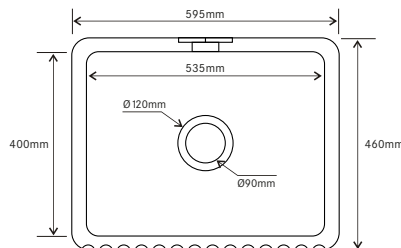

Ribbleton 90

A symmetrical design gifts the Ribbleton with convenience and practicality in equal measure.

A stunning sink that offers convenient flexibility of use, courtesy of a dividing wall between its two sizeable bowls. The Ribbleton comes with two oblong overflows and two 90mm outlets suitable for either a basket strainer waste or waste disposal unit.

Dimensions: 895 x 465 x 229mm

Barley

A supremely functional single bowl sink, the Barley is distinguished by its characteristic fluted design.

A luxuriously crafted fluted pillar sink, the Barley has an oblong overflow and comes with a 90mm outlet suitable for a basket strainer waste or waste disposal unit.

Dimensions: 595 x 460 x 225mm

Barrow

The Barrow's luxurious feel complements a robust and durable design.

The Barrow strikes a superb balance between elegance and practicality, with a round overflow and a 90mm outlet ideal for a basket strainer or waste disposal unit.

Dimensions: 540 x 400 x 165mm

Key Features

All sinks supplied with 90 mm basket strainer waste with the exception of the Calder which is supplied with a basin pop-up waste and Belfast which is a standard 52mm.