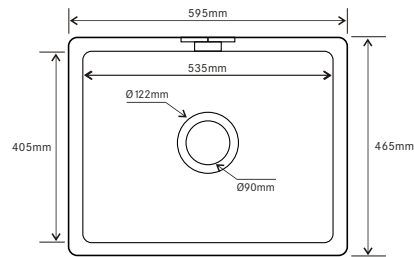

Dimensions: 895 x 465 x 229mm

Barley

A supremely functional single bowl sink, the Barley is distinguished by its characteristic fluted design.

A luxuriously crafted fluted pillar sink, the Barley has an oblong overflow and comes with a 90mm outlet suitable for a basket strainer waste or waste disposal unit.

Dimensions: 595 x 460 x 229mm

Belfast Sink

Traditional iconic British design complete with working weir waste.

A classic design that is at home in either a period, Hampton or eclectic modern style kitchen. Utilizing authentic weir overflow combine with standard waste.

Dimensions: 595 x 460 x 255mm

Mellor

The Mellor is a truly effortless meld of beauty and functionality.

The Mellor bears a striking similarity to the Barrow, though square in design. It has an oblong overflow and a 90mm waste outlet suitable for a basket strainer waste or a waste disposal unit.

Dimensions: 595 x 460 x 225mm

Barrow

The Barrow's luxurious feel complements a robust and durable design.

The Barrow strikes a superb balance between elegance and practicality, with a round overflow and a 90mm outlet ideal for a basket strainer or waste disposal unit.