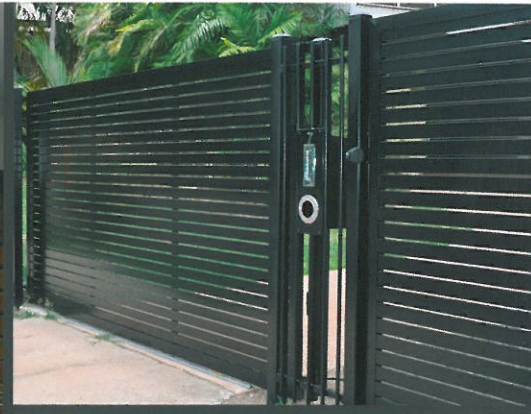

KNOT WOOD™

It's not wood-it's aluminium

For more information
phone **1300 KNOTWOOD**
1300 56689669
or log on to
www.knotwood.com.au

fencing | gates | decking | louvres | shutters | balustrades | soffits and fascia infills

Blackbutt

*Colours displayed are to be used as a guide only.