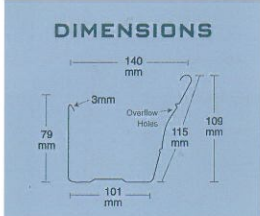

NU-LINE

FLOW RATE:

Volume in 1m length 5 litres / second.
12.6 litres measures to overflow holes.

NU-LINE DURAKOTE® 80% GLOSS

White, Brown, Heritage Red, Smooth Cream, Slate Grey, Iron Grey.

MINI-LINE

FLOW RATE:

Volume in 1m length 2.5 litres / second.
7.3 litres measures to overflow holes.

MINI-LINE DURAKOTE® 80% GLOSS

White, Brown, Heritage Red, Smooth Cream, Merino, Jasmin Brown, Slate Grey, Iron Grey.

MINI-LINE DURAKOTE® 25% GLOSS