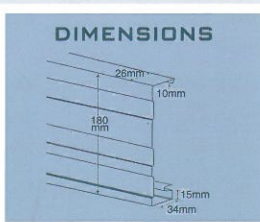

STEEL FASCIA/FASCIA COVER

STEEL FASCIA DURAKOTE® 25% GLOSS

White, Heritage Red, Smooth Cream, Merino, Jasmin Brown, Slate Grey, Iron Grey, Mountain Blue, Tuscan Red, Sandalwood, Dusk, Off White, Birch, Gull Grey, Armour Grey, Bushsmoke, Mist Green, Rivergum, Caulfield Green, Attic, Monolith, Ebony.

FASCIA COVER DURAKOTE® 25% GLOSS

As per all Steel Fascia Colours + Brown.

ROLLFORM DOWNPIPE 100 x 50MM

FLOW RATE:

100 x 50mm
Volume in 1.8m length 9 litres.
Flow Capacity 3.5 litres per second.

ROLLFORM DOWNPIPE 100 x 75MM

FLOW RATE:

100 x 75mm
Volume in 1.8m length 13.5 litres.
Flow Capacity 4.4 litres per second.

90MM ROUND DOWNPIPE

FLOW RATE:

90mm Round Downpipe
Volume in 1.8m length 11.44 litres.
Flow Capacity 4.2 litres per second.

DOWNPIPE DURAKOTE® 80% GLOSS

Hunter Red, White, Federation Green, Brown, Heritage Red, Smooth Cream, Merino, Jasmin Brown, Slate Grey, Iron Grey, Mountain Blue.

DOWNPIPE DURAKOTE® 25% GLOSS

Heritage Red, Smooth Cream, Merino, Jasmin Brown, Slate Grey, Iron Grey, Mountain Blue, Tuscan Red, Sandalwood, Dusk, Off White, Birch, Gull Grey, Armour Grey, Bushsmoke, Mist Green, Rivergum, Caulfield Green, Attic, Monolith, Ebony.