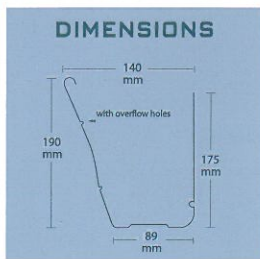

ROUNDLINE

FLOW RATE:

Volume in 1m length with overflow holes 1.5 litres / second.
2.5 litres / second without overflow holes.
6.32 litres measured to overflow holes.
7 litres measured to back of gutter.

NU-LINE

FLOW RATE:

Volume in 1m length 5 litres / second.
12.6 litres measures to overflow holes.

NU-LINE DURAKOTE® 80% GLOSS

White, Brown, Heritage Red, Smooth Cream, Slate Grey, Iron Grey.

MINI-LINE

FLOW RATE:

Volume in 1m length 2.5 litres / second.
7.3 litres measures to overflow holes.

MINI-LINE DURAKOTE® 80% GLOSS

White, Brown, Heritage Red, Smooth Cream, Merino, Jasmin Brown, Slate Grey, Iron Grey.

MINI-LINE DURAKOTE® 25% GLOSS