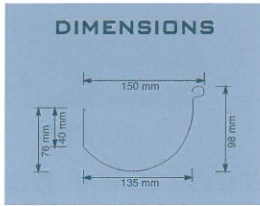

HALF ROUND

FLOW RATE:

Volume in 1m length with overflow holes 1.5 litres / second.
2.5 litres / second without overflow holes.
6.48 litres measured to overflow holes.
7.16 litres measured to back of gutter.

ROUNDLINE

FLOW RATE:

Volume in 1m length with overflow holes 1.5 litres / second.
2.5 litres / second without overflow holes.
6.32 litres measured to overflow holes.
7 litres measured to back of gutter.

FLOW RATE:

100 x 75mm
Volume in 1.8m length 13.5 litres.
Flow Capacity 4.4 litres per second.

90MM ROUND DOWNPIPE

FLOW RATE:

90mm Round Downpipe
Volume in 1.8m length 11.44 litres.
Flow Capacity 4.2 litres per second.