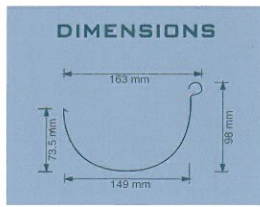

ACE QUAD

FLOW RATE:

Volume in 1m length 1.5 litres / second.
6.2 litres measures to overflow holes.

ACE QUAD 115MM DURAKOTE® 80% GLOSS

Available Slotted or Unslotted.
Hunter Red, White, Federation Green, Brown, Heritage Red, Smooth Cream, Merino, Jasmin Brown, Slate Grey, Iron Grey, Mountain Blue.

HALF ROUND

FLOW RATE:

Volume in 1m length with overflow holes 1.5 litres / second.
2.5 litres / second without overflow holes.
6.48 litres measured to overflow holes.
7.16 litres measured to back of gutter.

ROUNDLINE

FLOW RATE:

Volume in 1m length with overflow holes 1.5 litres / second.
2.5 litres / second without overflow holes.
6.32 litres measured to overflow holes.
7 litres measured to back of gutter.

FLOW RATE:

100 x 75mm
Volume in 1.8m length 13.5 litres.
Flow Capacity 4.4 litres per second.

90MM ROUND DOWNPIPE

FLOW RATE:

90mm Round Downpipe
Volume in 1.8m length 11.44 litres.
Flow Capacity 4.2 litres per second.