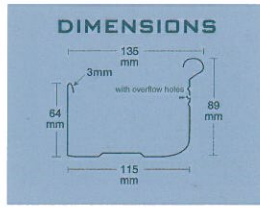

ACE QUAD

FLOW RATE:

Volume in 1m length 1.5 litres / second.
6.2 litres measures to overflow holes.

ACE QUAD 115MM DURAKOTE® 80% GLOSS

Available Slotted or Unslotted.
Hunter Red, White, Federation Green, Brown, Heritage Red, Smooth Cream, Merino, Jasmin Brown, Slate Grey, Iron Grey, Mountain Blue.

HALF ROUND

FLOW RATE:

Volume in 1m length with overflow holes 1.5 litres / second.
2.5 litres / second without overflow holes.
6.48 litres measured to overflow holes.
7.16 litres measured to back of gutter.

ROUNDLINE

FLOW RATE:

Volume in 1m length with overflow holes 1.5 litres / second.
2.5 litres / second without overflow holes.
6.32 litres measured to overflow holes.
7 litres measured to back of gutter.

FLOW RATE:

100 x 75mm
Volume in 1.8m length 13.5 litres.
Flow Capacity 4.4 litres per second.

90MM ROUND DOWNPIPE

FLOW RATE:

90mm Round Downpipe
Volume in 1.8m length 11.44 litres.
Flow Capacity 4.2 litres per second.