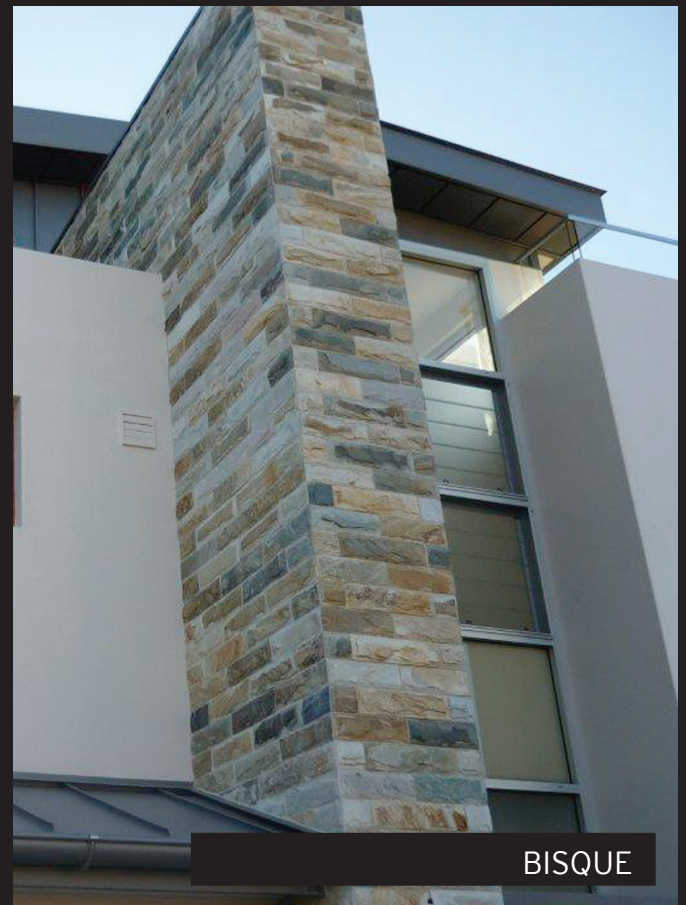

BISQUE

BISQUE

ARDESIA STONE

Urban Sophistication

Décor Ardesia Stone outdoor tiles will add a touch of urban sophistication whilst the textured feel of the slate tiles will bring dimension to those designs.

ONYX

Colours	2
Material	SLATE
Panel Size	400x200, 400x100mm
Uses	FEATURE WALLS, PILLARS, FIREPLACE SURROUND

BISQUE

BISQUE

ONYX

ONYX

COLOUR RANGE

ONYX